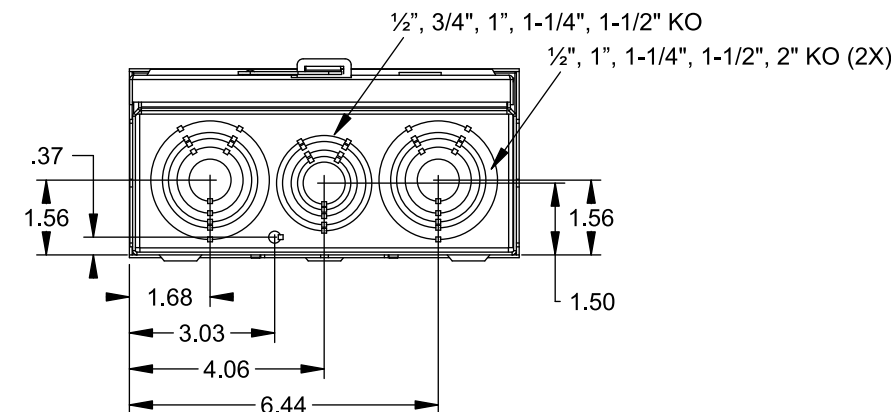

## Connectors, Wire Sizes and Torques

CONNECTOR	WIRE SIZE	TORQUE
LINE, LOAD, NEUTRAL*	2/0 - 14 AWG	50 IN.-LBS.
GROUND	#2 - 14 AWG	50 IN.-LBS.

\* External Hex Drive 5/16"

TYPE RX (SMALL) HUB OPENING

VIEW SHOWN WITH COVER REMOVED

© 2015 Copyright Siemens Industry, Inc.

**TALON**  
**Meter Socket**

Description: **135A Cont, 4 Jaw, UAT1, 600V AC, Aluminum Enclosure**

JEL 8/30/15 DO NOT SCALE DRAWING Dwg No: **UAT131-0PQG**