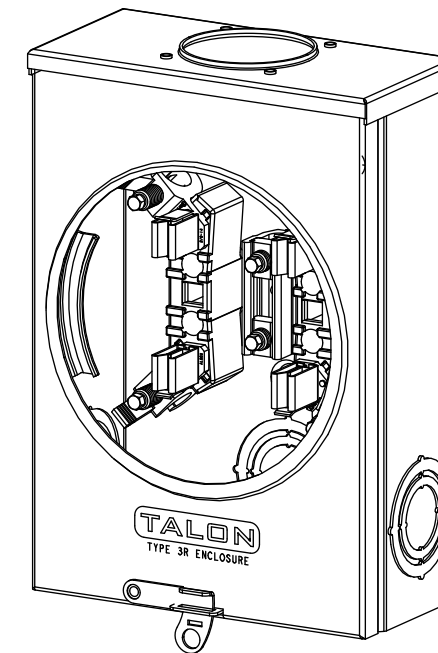

## Accessories

CONDUIT HUBS (RX Type)	
TRADE SIZE	CATALOG No.
1-1/4 INCH	EC38597 or H38597-2
1-1/2 INCH	EC38598 or H38598-2
2 INCH	EC38599 or H38599-2
2-1/2 INCH	EC38600 or H38600-2

Hub Cover Plate H38595-2

Meter Opening Cover Plate

Cat No: H659-0162

5th Jaw Kit

Cat. No: EC659-0121

## Connectors, Wire Sizes and Torques

CONNECTOR	WIRE SIZE	TORQUE
LINE, LOAD, NEUTRAL*	2/0 - 14 AWG	50 IN.-LBS.
GROUND	#2 - 14 AWG	50 IN.-LBS.

\* External Hex Drive 5/16"

TYPE RX (SMALL) HUB OPENING

VIEW SHOWN WITH COVER REMOVED

© 2015 Copyright Siemens Industry, Inc.

**TALON**  
**Meter Socket**

Description: **135A Cont, 4 Jaw, UAT1, 600V AC, Aluminum Enclosure**

JEL 8/30/15 DO NOT SCALE DRAWING Dwg No: **UAT131-0PQG**