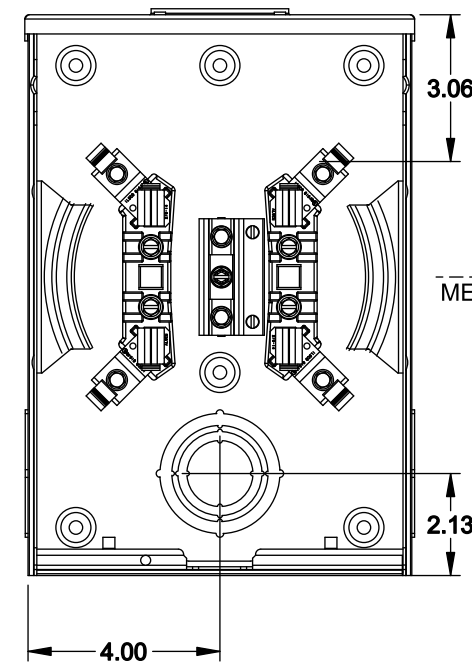

## Accessories

CONDUIT HUBS (RX Type)	
TRADE SIZE	CATALOG No.
1-1/4 INCH	EC38597 or H38597-2
1-1/2 INCH	EC38598 or H38598-2
2 INCH	EC38599 or H38599-2
2-1/2 INCH	EC38600 or H38600-2

Hub Cover Plate H38595-2

Meter Opening Cover Plate

Cat No: H659-0162

5th Jaw Kit

Cat. No: EC659-0121

## Connectors, Wire Sizes and Torques

CONNECTOR	WIRE SIZE	TORQUE
LINE, LOAD, NEUTRAL*	2/0 - 14 AWG	50 IN.-LBS.
GROUND	#2 - 14 AWG	50 IN.-LBS.

\* External Hex Drive 5/16"

TYPE RX (SMALL) HUB OPENING

VIEW SHOWN WITH COVER REMOVED

© 2015 Copyright Siemens Industry, Inc.

**TALON**  
**Meter Socket**

Description: **135A Cont, 4 Jaw, UAT1, 600V AC, Aluminum Enclosure**

JEL 8/30/15 DO NOT SCALE DRAWING Dwg No: **UAT131-0PQG**