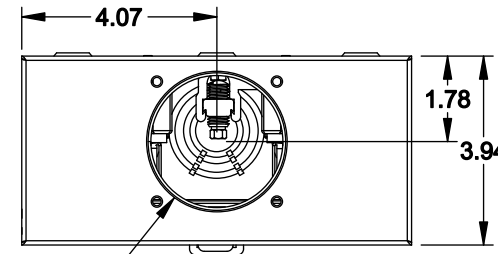

## Accessories

CONDUIT HUBS (RX Type)	
TRADE SIZE	CATALOG No.
1-1/4 INCH	EC38597 or H38597-2
1-1/2 INCH	EC38598 or H38598-2
2 INCH	EC38599 or H38599-2
2-1/2 INCH	EC38600 or H38600-2

Hub Cover Plate H38595-2

Meter Opening Cover Plate

Cat No: H659-0162

5th Jaw Kit

Cat. No: EC659-0121

## Connectors, Wire Sizes and Torques

CONNECTOR	WIRE SIZE	TORQUE
LINE, LOAD, NEUTRAL*	2/0 - 14 AWG	50 IN.-LBS.
GROUND	#2 - 14 AWG	50 IN.-LBS.

\* External Hex Drive 5/16"

TYPE RX (SMALL) HUB OPENING

VIEW SHOWN WITH COVER REMOVED

© 2015 Copyright Siemens Industry, Inc.

**TALON**  
**Meter Socket**

Description: **135A Cont, 4 Jaw, UAT1, 600V AC, Aluminum Enclosure**

JEL 8/30/15 DO NOT SCALE DRAWING Dwg No: **UAT131-0PQG**