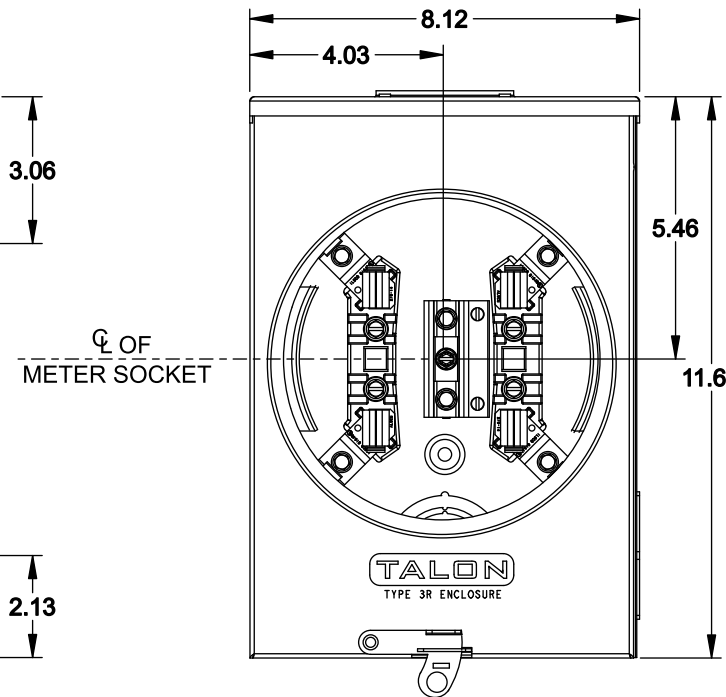

## Accessories

CONDUIT HUBS (RX Type)	
TRADE SIZE	CATALOG No.
1-1/4 INCH	EC38597 or H38597-2
1-1/2 INCH	EC38598 or H38598-2
2 INCH	EC38599 or H38599-2
2-1/2 INCH	EC38600 or H38600-2

Hub Cover Plate H38595-2

Meter Opening Cover Plate

Cat No: H659-0162

5th Jaw Kit

Cat. No: EC659-0121

## Connectors, Wire Sizes and Torques

CONNECTOR	WIRE SIZE	TORQUE
LINE, LOAD, NEUTRAL*	2/0 - 14 AWG	50 IN.-LBS.
GROUND	#2 - 14 AWG	50 IN.-LBS.

\* External Hex Drive 5/16"

TYPE RX (SMALL) HUB OPENING

VIEW SHOWN WITH COVER REMOVED

© 2015 Copyright Siemens Industry, Inc.

**TALON**  
**Meter Socket**

Description: **135A Cont, 4 Jaw, UAT1, 600V AC, Aluminum Enclosure**

JEL 8/30/15 DO NOT SCALE DRAWING Dwg No: **UAT131-0PQG**