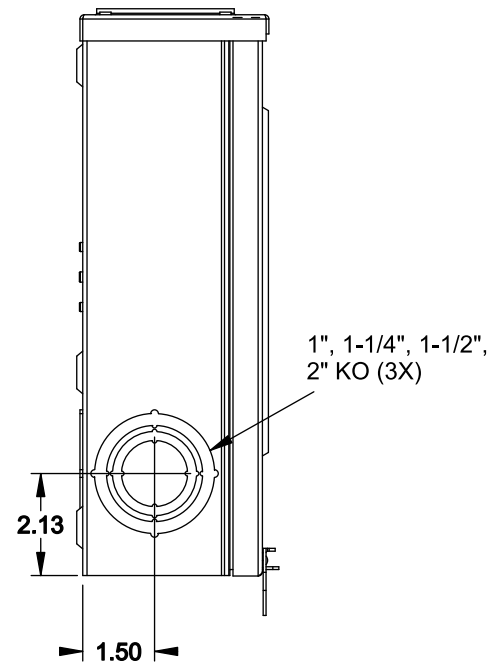

## Accessories

CONDUIT HUBS (RX Type)	
TRADE SIZE	CATALOG No.
1-1/4 INCH	EC38597 or H38597-2
1-1/2 INCH	EC38598 or H38598-2
2 INCH	EC38599 or H38599-2
2-1/2 INCH	EC38600 or H38600-2

Hub Cover Plate H38595-2

Meter Opening Cover Plate

Cat No: H659-0162

5th Jaw Kit

Cat. No: EC659-0121

## Connectors, Wire Sizes and Torques

CONNECTOR	WIRE SIZE	TORQUE
LINE, LOAD, NEUTRAL*	2/0 - 14 AWG	50 IN.-LBS.
GROUND	#2 - 14 AWG	50 IN.-LBS.

\* External Hex Drive 5/16"

TYPE RX (SMALL) HUB OPENING

VIEW SHOWN WITH COVER REMOVED

© 2015 Copyright Siemens Industry, Inc.

**TALON**  
**Meter Socket**

Description: **135A Cont, 4 Jaw, UAT1, 600V AC, Aluminum Enclosure**

JEL 8/30/15 DO NOT SCALE DRAWING Dwg No: **UAT131-0PQG**