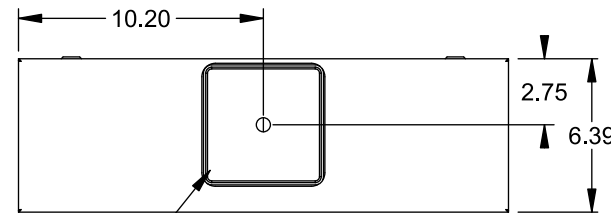

## Features and Ratings

- Ringless Type Meter Socket
- 400A Continuous, 400A Max., 600V AC
- Outdoor Enclosure (NEMA Type 3R)
- Painted Steel Enclosure
- 3 Phase, Commercial/Industrial Socket
- Meter Socket Type K-7
- For Overhead & Underground Service
- Large Hub Opening, HD Type Cover Plate Installed

## Connectors, Wire Sizes and Torques

CONNECTOR	PART No.	HEX DRIVE	WIRE SIZE	TORQUE
LINE	58853	5/16"	(2)#6 - 350 kcmil	275 IN-LBS.
LOAD*	56732	5/16"	(2)#4 - 350 kcmil	275 IN-LBS.
NEUTRAL*	56732	5/16"	(2)#4 - 350 kcmil	275 IN-LBS.
GROUND*	56734	5/16"	(2)#6 - 250 kcmil	275 IN-LBS.