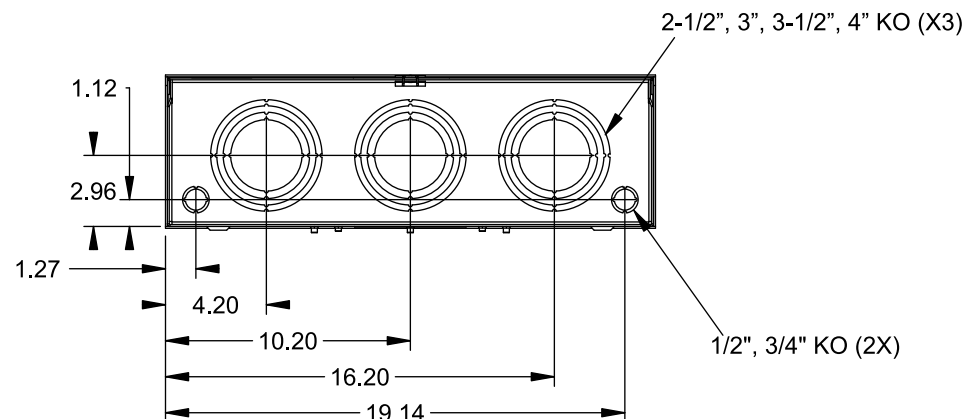

## Features and Ratings

- Ringless Type Meter Socket
- 400A Continuous, 400A Max., 600V AC
- Outdoor Enclosure (NEMA Type 3R)
- Painted Steel Enclosure
- 3 Phase, Commercial/Industrial Socket
- Meter Socket Type K-7
- For Overhead & Underground Service
- Large Hub Opening, HD Type Cover Plate Installed

TYPE HD (LARGE) HUB OPENING  
COVER PLATE INSTALLED

VIEW SHOWN WITH COVER REMOVED

## Accessories

CONDUIT HUBS (HD Type)		CAT No.	DESCRIPTION
TRADE SIZE	CATALOG No.		
3 INCH	EC56856 or H56856-2	H69623	Bypass
3-1/2 INCH	EC56857 or H56857-2	H69685-1	Isolated Neutral Kit
4 INCH	EC56858 or H56858-2	H69546-1	Hex Magnet Socket Kit
		H69232-1	Insulated T-Handle Kit
		H65050	K-base Insulator Kit
		H63864	K-base Ground Kit
Hub Cover Plate	EC56933 or H56933S		

## Connectors, Wire Sizes and Torques

CONNECTOR	PART No.	HEX DRIVE	WIRE SIZE	TORQUE
LINE	58853	5/16"	(2)#6 - 350 kcmil	275 IN-LBS.
LOAD*	56732	5/16"	(2)#4 - 350 kcmil	275 IN-LBS.
NEUTRAL*	56732	5/16"	(2)#4 - 350 kcmil	275 IN-LBS.
GROUND*	56734	5/16"	(2)#6 - 250 kcmil	275 IN-LBS.