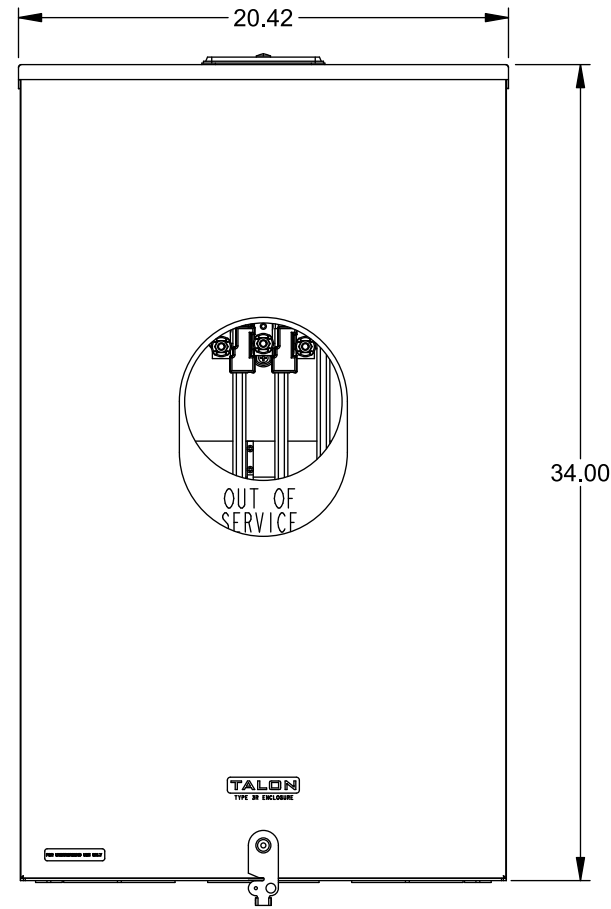

## Features and Ratings

- Ringless Type Meter Socket
- 400A Continuous, 400A Max., 600V AC
- Outdoor Enclosure (NEMA Type 3R)
- Painted Steel Enclosure
- 3 Phase, Commercial/Industrial Socket
- Meter Socket Type K-7
- For Overhead & Underground Service
- Large Hub Opening, HD Type Cover Plate Installed

TYPE HD (LARGE) HUB OPENING  
COVER PLATE INSTALLED

VIEW SHOWN WITH COVER REMOVED

## Connectors, Wire Sizes and Torques

CONNECTOR	PART No.	HEX DRIVE	WIRE SIZE	TORQUE
LINE	58853	5/16"	(2)#6 - 350 kcmil	275 IN-LBS.
LOAD*	56732	5/16"	(2)#4 - 350 kcmil	275 IN-LBS.
NEUTRAL*	56732	5/16"	(2)#4 - 350 kcmil	275 IN-LBS.
GROUND*	56734	5/16"	(2)#6 - 250 kcmil	275 IN-LBS.

\*Factory Installed

© 2015 Copyright Siemens Industry, Inc.

**TALON**  
**Meter Socket**

Description: **400A Cont, 4 Terminal, K-7,  
600V AC, Painted Steel Enclosure**

JEL 12/1/15 DO NOT SCALE DRAWING Dwg No: **9817-8013**