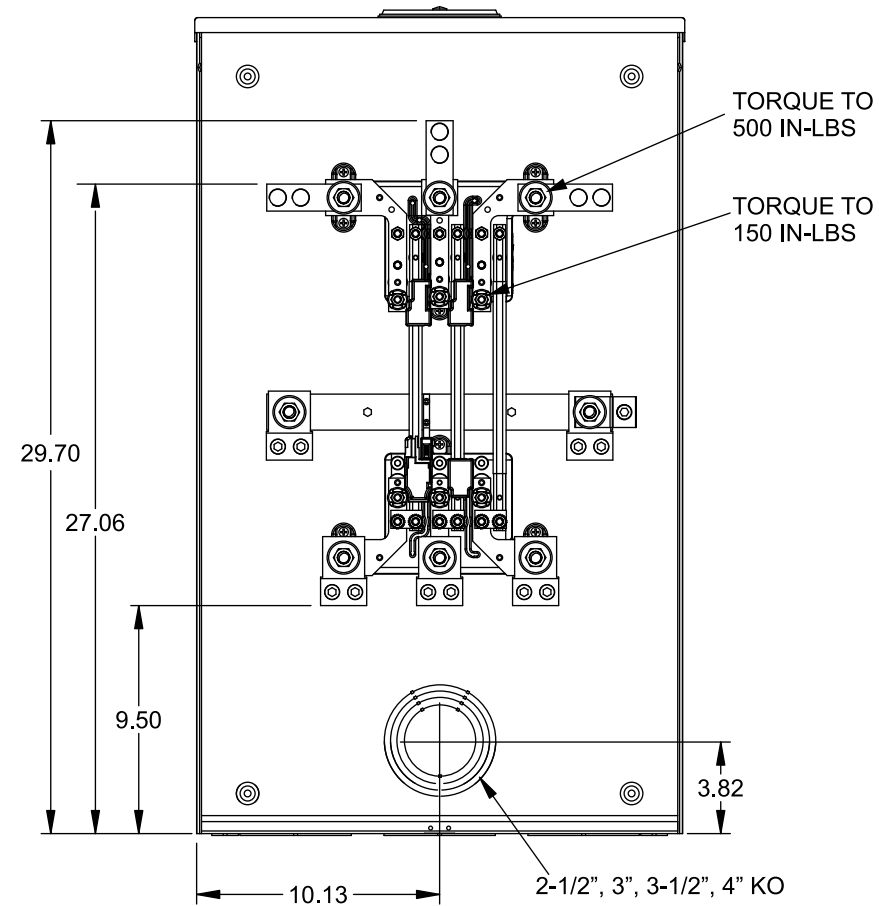

## Features and Ratings

- Ringless Type Meter Socket
- 400A Continuous, 400A Max., 600V AC
- Outdoor Enclosure (NEMA Type 3R)
- Painted Steel Enclosure
- 3 Phase, Commercial/Industrial Socket
- Meter Socket Type K-7
- For Overhead & Underground Service
- Large Hub Opening, HD Type Cover Plate Installed

TYPE HD (LARGE) HUB OPENING  
COVER PLATE INSTALLED

VIEW SHOWN WITH COVER REMOVED

## Accessories

CONDUIT HUBS (HD Type)		CAT No.	DESCRIPTION
TRADE SIZE	CATALOG No.		
3 INCH	EC56856 or H56856-2	H69623	Bypass
3-1/2 INCH	EC56857 or H56857-2	H69685-1	Isolated Neutral Kit
4 INCH	EC56858 or H56858-2	H69546-1	Hex Magnet Socket Kit
		H69232-1	Insulated T-Handle Kit
		H65050	K-base Insulator Kit
		H63864	K-base Ground Kit
Hub Cover Plate	EC56933 or H56933S		

## Connectors, Wire Sizes and Torques

CONNECTOR	PART No.	HEX DRIVE	WIRE SIZE	TORQUE
LINE	58853	5/16"	(2)#6 - 350 kcmil	275 IN-LBS.
LOAD*	56732	5/16"	(2)#4 - 350 kcmil	275 IN-LBS.
NEUTRAL*	56732	5/16"	(2)#4 - 350 kcmil	275 IN-LBS.
GROUND*	56734	5/16"	(2)#6 - 250 kcmil	275 IN-LBS.