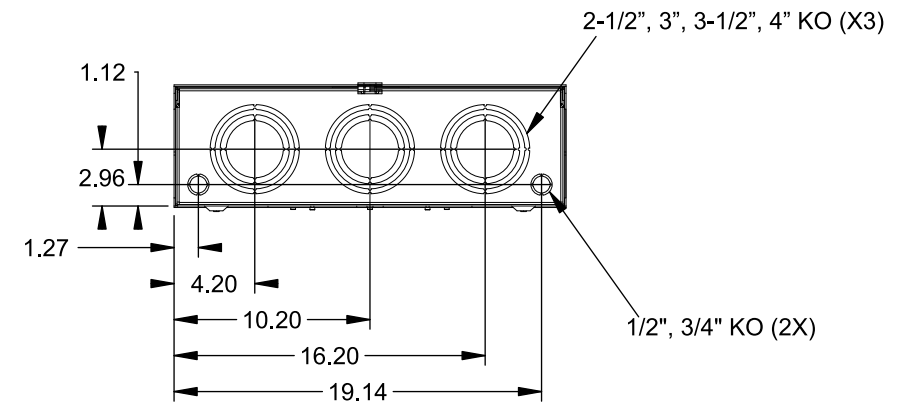

Catalog Number: 9817-9528

Features and Ratings

- Ringless Type Meter Socket
- 480A Continuous, 600A Max., 600V AC
- Outdoor Enclosure (NEMA Type 3R)
- Painted G90 Steel Enclosure
- 3 Phase, Commercial/Industrial Socket
- Meter Socket Type K-7T
- For Overhead & Underground Service
- Two Large Hub Openings, HD Type Cover Plates Installed

(2) TYPE HD (LARGE) HUB OPENINGS COVER PLATES INSTALLED

Accessories

CONDUIT HUBS (HD Type)		CAT No.	DESCRIPTION
TRADE SIZE	CATALOG No.		
3 INCH	EC56856 or H56856-2	H69623	Bypass
3-1/2 INCH	EC56857 or H56857-2	H69685-1	Isolated Neutral Kit
4 INCH	EC56858 or H56858-2	H69546-1	Hex Magnet Socket Kit
		H69232-1	Insulated T-Handle Kit
		H65050	K-base Insulator Kit
		H63864	K-base Ground Kit
Hub Cover Plate		EC56933 or H56933S	

Connectors, Wire Sizes and Torques

CONNECTOR	PART No.	HEX DRIVE	WIRE SIZE	TORQUE
LINE	56427-M	3/8"	(2)#2 - 500 kcmil	375 IN-LBS.
LOAD	56732-M	3/8"	(2)#4 - 500 kcmil	375 IN-LBS.
NEUTRAL	56732-M	3/8"	(2)#4 - 500 kcmil	375 IN-LBS.
LINE/LOAD/NEUT	68752-1	5/16"	(3)#6 - 250 kcmil	275 IN-LBS.
GROUND*	56734	5/16"	#6 - 250 kcmil	275 IN-LBS.

*Factory Installed

VIEW SHOWN WITH COVER REMOVED

© 2016 Copyright Siemens Industry, Inc.

TALON
Meter Socket

Description: **480A Cont, 4 Terminal, K-7T, 600V AC, Painted Steel Enclosure**

JEL 2/1/16 | DO NOT SCALE DRAWING | Dwg No: **9817-9528**