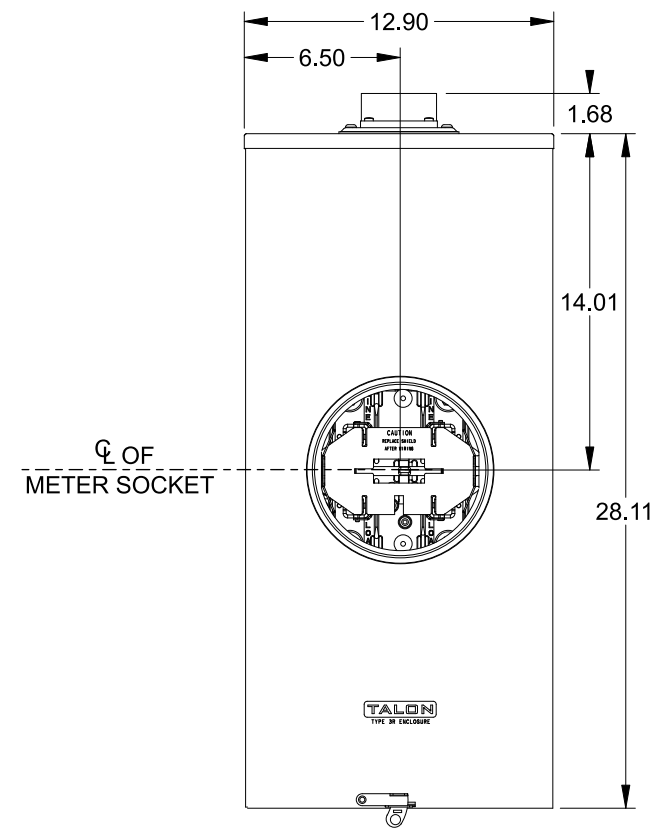

**Catalog Number: 47634-8103**

**Features and Ratings**

- Ringless Type Meter Socket
- 320A Continuous, 400A Max., 600V AC
- Outdoor Enclosure (NEMA Type 3R)
- Painted G90 Steel Enclosure
- 1 Phase, 3 Wire, Commercial Socket
- 4 Jaw Meter Socket
- Meter Socket Type HQ-4SU
- For Overhead & Underground Service
- Hub Opening Adaptor From Large to Small
- 2-1/2" Type RX Hub Installed
- Lever Bypass

**Accessories**

CONDUIT HUBS (RX Type)	
TRADE SIZE	CATALOG No.
1-1/4 INCH	EC38597 or H38597-2
1-1/2 INCH	EC38598 or H38598-2
2 INCH	EC38599 or H38599-2
2-1/2 INCH	EC38600 or H38600-2
Hub Cover Plate	EC38595 or H38595-1

Meter Opening Cover Plate  
Cat No: H659-0162  
5th Jaw Kit  
Cat. No: EC35815-2

**Connectors, Wire Sizes and Torques**

CONNECTOR	PART No.	WIRE SIZE	HEX DRIVE	TORQUE
LINE,LOAD,NEUTRAL	56732-2	(2) #6 - 350 kcmil	5/16"	375 IN-LBS.
GROUND	67554A	#14 - 2/0 AWG	..	50 IN-LBS.

© 2016 Copyright Siemens Industry, Inc.

**TALON**  
**Meter Socket**

Description: **320A Cont, 4 Jaw, HQ-4SU, 600V AC, Painted Steel Enclosure**

JEL 3/18/16 | DO NOT SCALE DRAWING | Dwg No: **47634-8103**