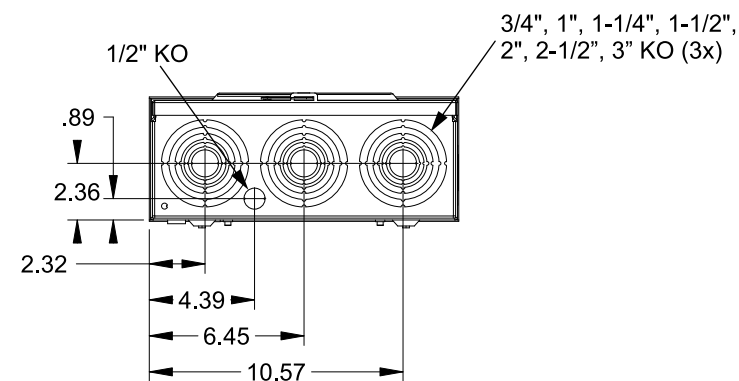

**Catalog Number: 47634-8103**

**Features and Ratings**

- Ringless Type Meter Socket
- 320A Continuous, 400A Max., 600V AC
- Outdoor Enclosure (NEMA Type 3R)
- Painted G90 Steel Enclosure
- 1 Phase, 3 Wire, Commercial Socket
- 4 Jaw Meter Socket
- Meter Socket Type HQ-4SU
- For Overhead & Underground Service
- Hub Opening Adaptor From Large to Small
- 2-1/2" Type RX Hub Installed
- Lever Bypass

**Accessories**

CONDUIT HUBS (RX Type)	
TRADE SIZE	CATALOG No.
1-1/4 INCH	EC38597 or H38597-2
1-1/2 INCH	EC38598 or H38598-2
2 INCH	EC38599 or H38599-2
2-1/2 INCH	EC38600 or H38600-2
Hub Cover Plate	EC38595 or H38595-1

Meter Opening Cover Plate  
Cat No: H659-0162  
5th Jaw Kit  
Cat. No: EC35815-2

**Connectors, Wire Sizes and Torques**

CONNECTOR	PART No.	WIRE SIZE	HEX DRIVE	TORQUE
LINE,LOAD,NEUTRAL	56732-2	(2) #6 - 350 kcmil	5/16"	375 IN-LBS.
GROUND	67554A	#14 - 2/0 AWG	..	50 IN-LBS.

© 2016 Copyright Siemens Industry, Inc.

**TALON**  
**Meter Socket**

Description: **320A Cont, 4 Jaw, HQ-4SU, 600V AC, Painted Steel Enclosure**

JEL 3/18/16 | DO NOT SCALE DRAWING | Dwg No: **47634-8103**