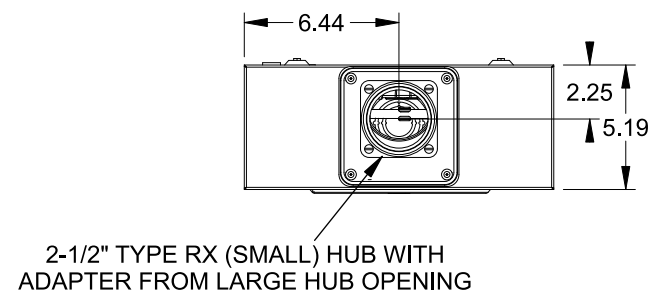

**Catalog Number: 47634-8103**

**Features and Ratings**

- Ringless Type Meter Socket
- 320A Continuous, 400A Max., 600V AC
- Outdoor Enclosure (NEMA Type 3R)
- Painted G90 Steel Enclosure
- 1 Phase, 3 Wire, Commercial Socket
- 4 Jaw Meter Socket
- Meter Socket Type HQ-4SU
- For Overhead & Underground Service
- Hub Opening Adaptor From Large to Small
- 2-1/2" Type RX Hub Installed
- Lever Bypass

**Accessories**

CONDUIT HUBS (RX Type)	
TRADE SIZE	CATALOG No.
1-1/4 INCH	EC38597 or H38597-2
1-1/2 INCH	EC38598 or H38598-2
2 INCH	EC38599 or H38599-2
2-1/2 INCH	EC38600 or H38600-2
Hub Cover Plate	EC38595 or H38595-1

Meter Opening Cover Plate  
Cat No: H659-0162  
5th Jaw Kit  
Cat. No: EC35815-2

**Connectors, Wire Sizes and Torques**

CONNECTOR	PART No.	WIRE SIZE	HEX DRIVE	TORQUE
LINE,LOAD,NEUTRAL	56732-2	(2) #6 - 350 kcmil	5/16"	375 IN-LBS.
GROUND	67554A	#14 - 2/0 AWG	..	50 IN-LBS.

© 2016 Copyright Siemens Industry, Inc.

**TALON**  
**Meter Socket**

Description: **320A Cont, 4 Jaw, HQ-4SU, 600V AC, Painted Steel Enclosure**

JEL 3/18/16 | DO NOT SCALE DRAWING | Dwg No: **47634-8103**