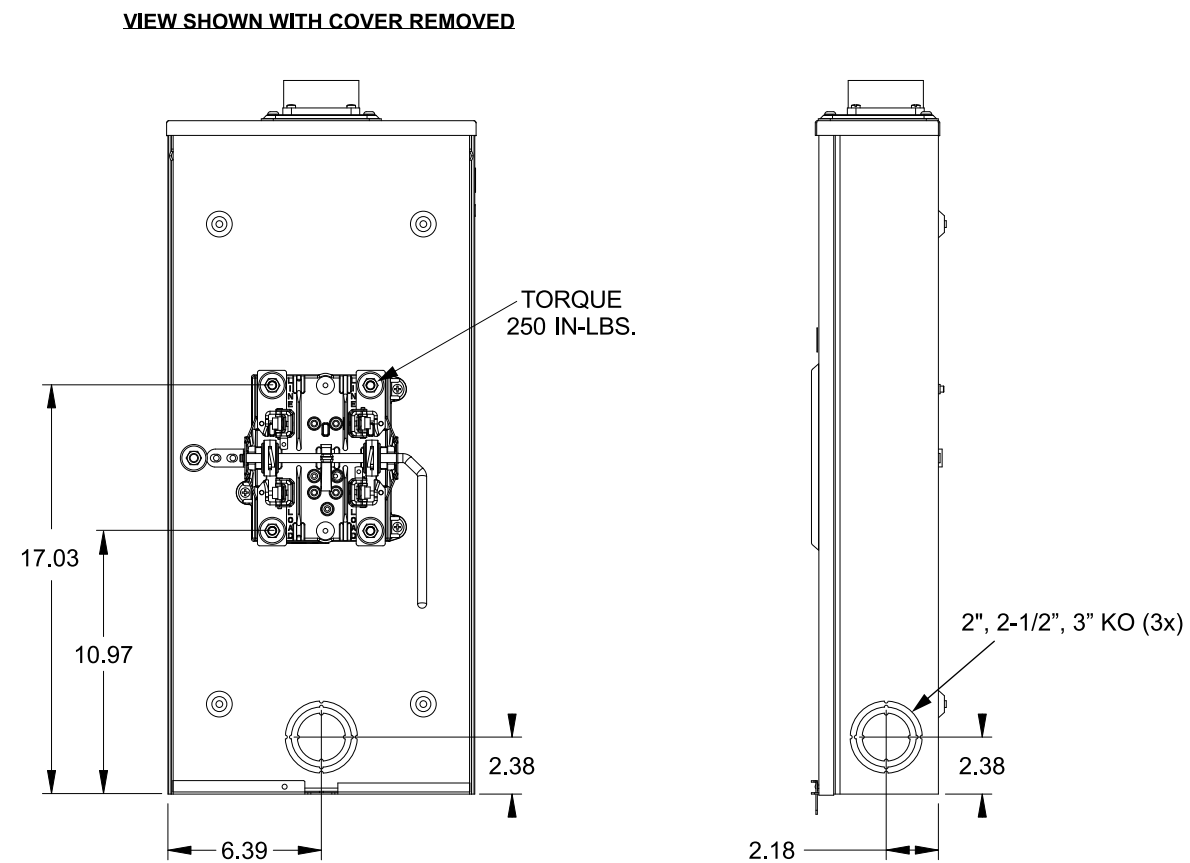

**Catalog Number: 47634-8103**

**Features and Ratings**

- Ringless Type Meter Socket
- 320A Continuous, 400A Max., 600V AC
- Outdoor Enclosure (NEMA Type 3R)
- Painted G90 Steel Enclosure
- 1 Phase, 3 Wire, Commercial Socket
- 4 Jaw Meter Socket
- Meter Socket Type HQ-4SU
- For Overhead & Underground Service
- Hub Opening Adaptor From Large to Small
- 2-1/2" Type RX Hub Installed
- Lever Bypass

**Accessories**

CONDUIT HUBS (RX Type)	
TRADE SIZE	CATALOG No.
1-1/4 INCH	EC38597 or H38597-2
1-1/2 INCH	EC38598 or H38598-2
2 INCH	EC38599 or H38599-2
2-1/2 INCH	EC38600 or H38600-2
Hub Cover Plate	EC38595 or H38595-1

Meter Opening Cover Plate  
Cat No: H659-0162  
5th Jaw Kit  
Cat. No: EC35815-2

**Connectors, Wire Sizes and Torques**

CONNECTOR	PART No.	WIRE SIZE	HEX DRIVE	TORQUE
LINE,LOAD,NEUTRAL	56732-2	(2) #6 - 350 kcmil	5/16"	375 IN-LBS.
GROUND	67554A	#14 - 2/0 AWG	..	50 IN-LBS.

© 2016 Copyright Siemens Industry, Inc.

**TALON**  
**Meter Socket**

Description: **320A Cont, 4 Jaw, HQ-4SU, 600V AC, Painted Steel Enclosure**

JEL 3/18/16 | DO NOT SCALE DRAWING | Dwg No: **47634-8103**