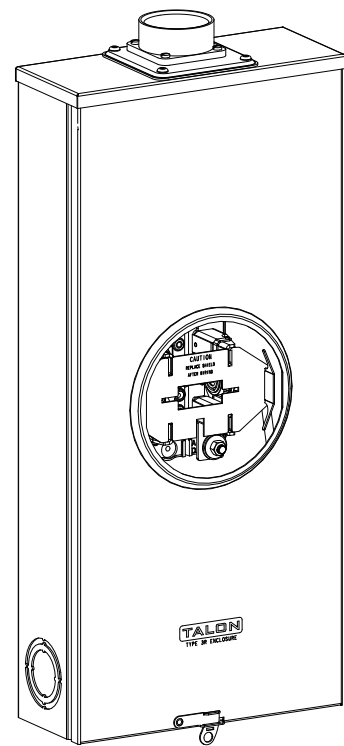

**Catalog Number: 47634-8103**

**Features and Ratings**

- Ringless Type Meter Socket
- 320A Continuous, 400A Max., 600V AC
- Outdoor Enclosure (NEMA Type 3R)
- Painted G90 Steel Enclosure
- 1 Phase, 3 Wire, Commercial Socket
- 4 Jaw Meter Socket
- Meter Socket Type HQ-4SU
- For Overhead & Underground Service
- Hub Opening Adaptor From Large to Small
- 2-1/2" Type RX Hub Installed
- Lever Bypass

**Accessories**

CONDUIT HUBS (RX Type)	
TRADE SIZE	CATALOG No.
1-1/4 INCH	EC38597 or H38597-2
1-1/2 INCH	EC38598 or H38598-2
2 INCH	EC38599 or H38599-2
2-1/2 INCH	EC38600 or H38600-2
Hub Cover Plate	EC38595 or H38595-1

Meter Opening Cover Plate  
Cat No: H659-0162  
5th Jaw Kit  
Cat. No: EC35815-2

**Connectors, Wire Sizes and Torques**

CONNECTOR	PART No.	WIRE SIZE	HEX DRIVE	TORQUE
LINE,LOAD,NEUTRAL	56732-2	(2) #6 - 350 kcmil	5/16"	375 IN-LBS.
GROUND	67554A	#14 - 2/0 AWG	..	50 IN-LBS.

© 2016 Copyright Siemens Industry, Inc.

**TALON**  
**Meter Socket**

Description: **320A Cont, 4 Jaw, HQ-4SU, 600V AC, Painted Steel Enclosure**

JEL 3/18/16 | DO NOT SCALE DRAWING | Dwg No: **47634-8103**