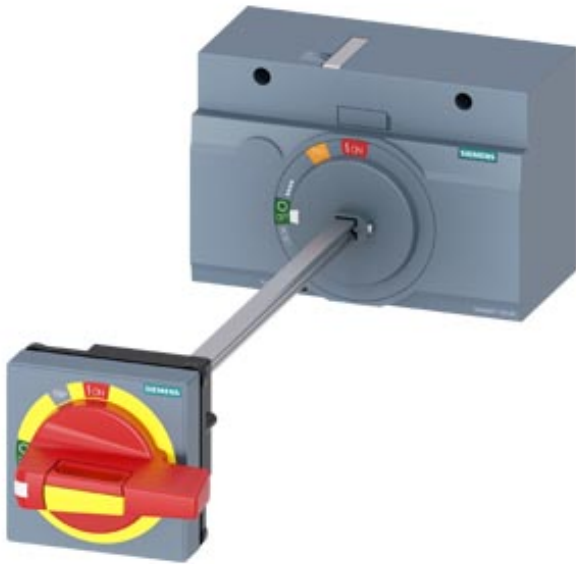

DOOR MOUNTED ROTARY OPERATOR EMERGENCY-OFF
 NEMA TYPE 4, 4X WITH DOOR INTERLOCKING AND DOOR-
 OPEN POSITION ACCESSORY FOR 3VA6 400/600

Model	
Product brand name	SENTRON
Product designation	Accessories
Design of the product	Door-coupling rotary operating mechanism
accessories	DOOR-COUPLING ROTARY OPERATING MECHANISM
General technical data	
Degree of protection NEMA rating	NEMA 4, 4X
Mechanical Design	
Height	94 mm
Width	138 mm
Certificates	