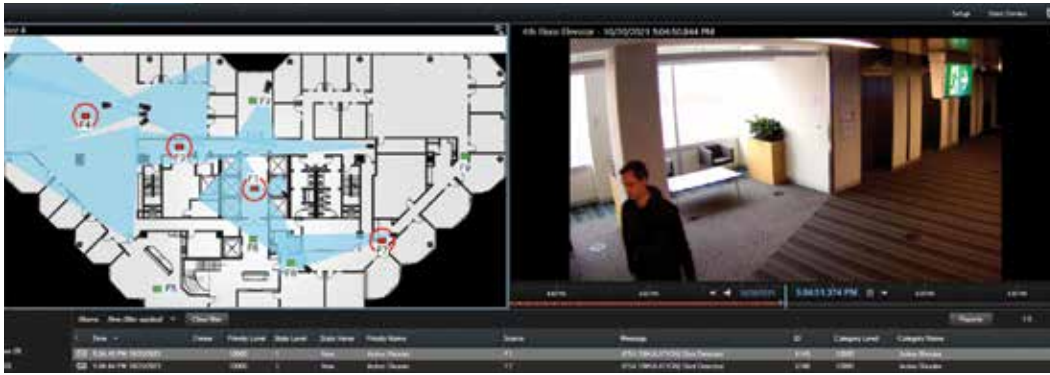

The Guardian-Siveillance integration expands situational awareness to include automated video, individual tracking, and other alarms.

Reduce response time and increase occupant safety with real-time active shooter detection

By joining forces, Siemens and SDS are creating safer indoor and on-campus environments. Combining Siemens Siveillance Video and the Guardian Indoor Active Shooter Detection System by SDS automates the emergency communications process at the first moment gunshots are detected. The SDS solution from Guardian can identify a gunshot event and provides fully automated alerts without requiring human intervention or verification. Siveillance simultaneously provides video verification. Building security and law enforcement gain instant access to critical information, which reduces response times and accelerates the engagement of automated security protocols.

Active Shooter Detection System

The market-leading SDS gunshot detection solution is a network of wireless or power over Ethernet (PoE), dual-mode acoustic, and infrared gunshot detection sensors. Dual-mode sensors reduce the possibility of false alerts by analyzing both the acoustic signature and infrared flash produced by a firearm – regardless of its size. A software application provides a visual reference of gunshot locations and progression on a building's floor plan and continuously displays the health of each sensor. Customizable data, such as timestamps,

sensor location or building references like “main entrance” or “cafeteria,” can be instantly sent to building security and first responders.

Siveillance Video

Siemens’ best-in-class video management system provides efficient visual tracking and verification of events that allow you to stay informed, wherever you are. Its open architecture, modular structure, and scalability enable it to meet your specific needs. With four versions available, Siveillance Video can handle an unlimited number of cameras, servers, and users across multiple sites. It can also be combined with Siemens Desigo CC building management system and Cerberus danger management system, multi-discipline facility management platforms that provide a holistic view of building automation, fire, access, and video systems information.

Digitalizing security

Siveillance Video and Active Shooter Detection help digitalize your building’s security system, an important step in making incident notification automatic and immediate. Integrating our systems increases the effectiveness of both so your security personnel and first responders can work together seamlessly to manage active shooter incidents.

Siveillance Video Legal Manufacturer

Siemens Industry, Inc.
1000 Deerfield Parkway
Buffalo Grove, IL 60089
United States of America

Telephone: +1 (847) 215-1000

Order No. 153-SBT-1318
© 05.2023, Siemens Industry, Inc.