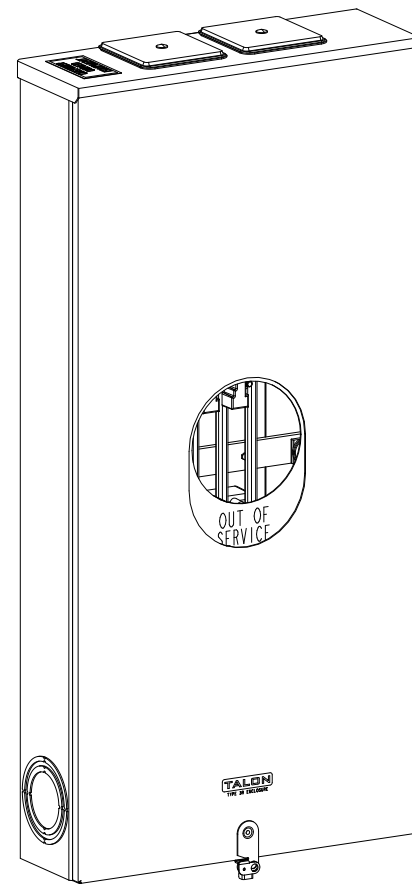

Catalog Number: 9817-9569

Features and Ratings

- Ringless Type Meter Socket
- 480A Continuous, 600A Max., 600V AC
- Outdoor Enclosure (NEMA Type 3R)
- Painted G90 Steel Enclosure
- 3 Phase, Commercial/Industrial Socket
- Meter Socket Type K-7T
- For Overhead & Underground Service
- Two Large Hub Openings, HD Type Cover Plates Installed

(2) TYPE HD (LARGE) HUB OPENINGS COVER PLATES INSTALLED

VIEW SHOWN WITH COVER REMOVED

Accessories

CONDUIT HUBS (HD Type)	
TRADE SIZE	CATALOG No.
3 INCH	EC56856 or H56856-2
3-1/2 INCH	EC56857 or H56857-2
4 INCH	EC56858 or H56858-2
Hub Cover Plate	EC56933 or H56933S