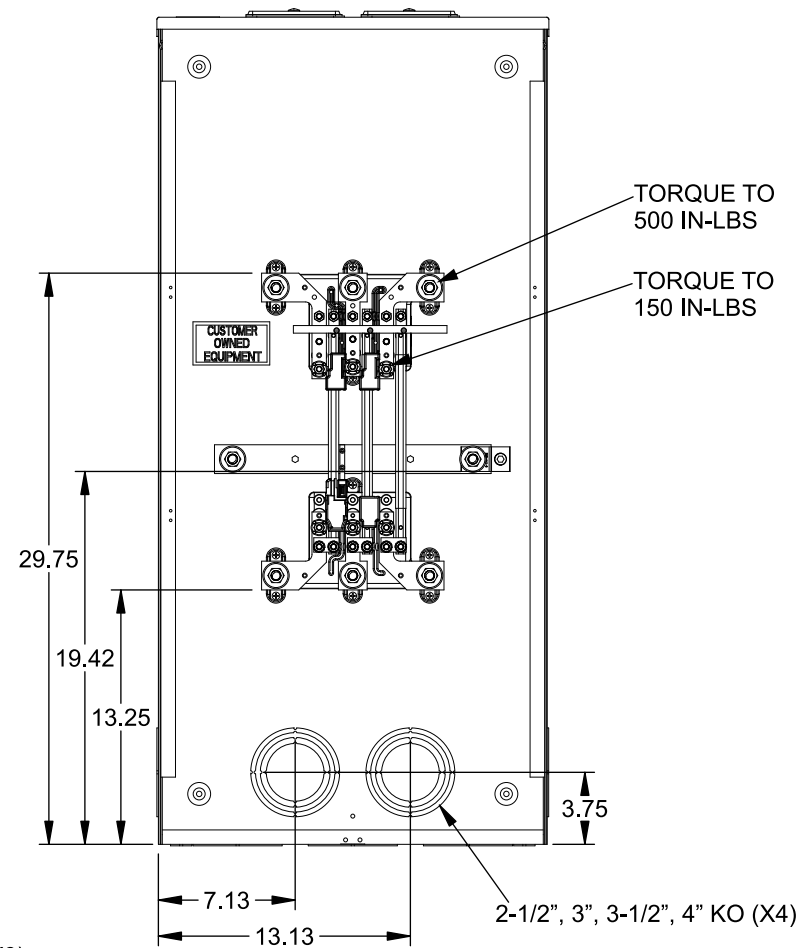

Catalog Number: 9817-9569

Features and Ratings

- Ringless Type Meter Socket
- 480A Continuous, 600A Max., 600V AC
- Outdoor Enclosure (NEMA Type 3R)
- Painted G90 Steel Enclosure
- 3 Phase, Commercial/Industrial Socket
- Meter Socket Type K-7T
- For Overhead & Underground Service
- Two Large Hub Openings, HD Type Cover Plates Installed

(2) TYPE HD (LARGE) HUB OPENINGS COVER PLATES INSTALLED

VIEW SHOWN WITH COVER REMOVED

Accessories

CONDUIT HUBS (HD Type)	
TRADE SIZE	CATALOG No.
3 INCH	EC56856 or H56856-2
3-1/2 INCH	EC56857 or H56857-2
4 INCH	EC56858 or H56858-2
Hub Cover Plate	EC56933 or H56933S

CONNECTOR	PART No.	HEX DRIVE	WIRE SIZE	TORQUE
LINE	56427-M	3/8"	(2)#2 - 500 kcmil	375 IN-LBS.
LINE/LOAD	56732-M	3/8"	(2)#4 - 500 kcmil	375 IN-LBS.
NEUTRAL	56732-M	3/8"	(2)#4 - 500 kcmil	375 IN-LBS.
LINE/LOAD/NEUT	68752-1	5/16"	(3)#6 - 250 kcmil	275 IN-LBS.
GROUND*	56734	5/16"	#6 - 250 kcmil	275 IN-LBS.

*Factory Installed

© 2016 Copyright Siemens Industry, Inc.

TALON
Meter Socket

Description: **480A Cont, 4 Terminal, K-7T, 600V AC, Painted Steel Enclosure**

JEL 2/1/16 | DO NOT SCALE DRAWING | Dwg No: **9817-9569**