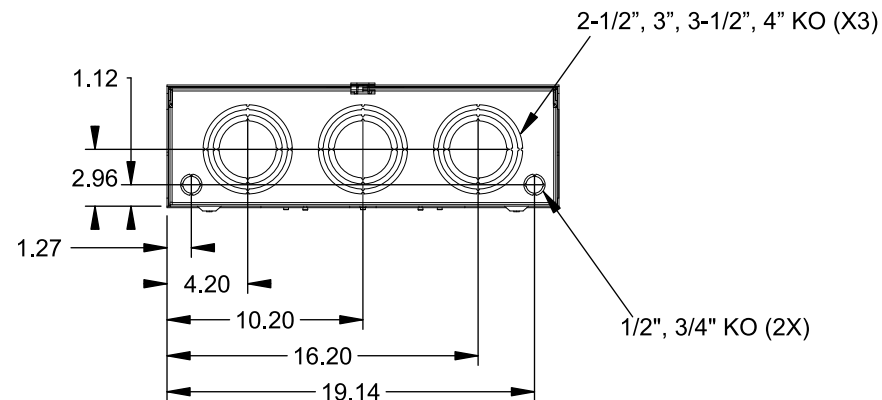

Catalog Number: 9817-9569

Features and Ratings

- Ringless Type Meter Socket
- 480A Continuous, 600A Max., 600V AC
- Outdoor Enclosure (NEMA Type 3R)
- Painted G90 Steel Enclosure
- 3 Phase, Commercial/Industrial Socket
- Meter Socket Type K-7T
- For Overhead & Underground Service
- Two Large Hub Openings, HD Type Cover Plates Installed

(2) TYPE HD (LARGE) HUB OPENINGS COVER PLATES INSTALLED

VIEW SHOWN WITH COVER REMOVED

Accessories

CONDUIT HUBS (HD Type)	
TRADE SIZE	CATALOG No.
3 INCH	EC56856 or H56856-2
3-1/2 INCH	EC56857 or H56857-2
4 INCH	EC56858 or H56858-2
Hub Cover Plate	EC56933 or H56933S

CONNECTOR	PART No.	HEX DRIVE	WIRE SIZE	TORQUE
LINE	56427-M	3/8"	(2)#2 - 500 kcmil	375 IN-LBS.
LINE/LOAD	56732-M	3/8"	(2)#4 - 500 kcmil	375 IN-LBS.
NEUTRAL	56732-M	3/8"	(2)#4 - 500 kcmil	375 IN-LBS.
LINE/LOAD/NEUT	68752-1	5/16"	(3)#6 - 250 kcmil	275 IN-LBS.
GROUND*	56734	5/16"	#6 - 250 kcmil	275 IN-LBS.

*Factory Installed

© 2016 Copyright Siemens Industry, Inc.

TALON
Meter Socket

Description: **480A Cont, 4 Terminal, K-7T, 600V AC, Painted Steel Enclosure**

JEL 2/1/16 | DO NOT SCALE DRAWING | Dwg No: **9817-9569**