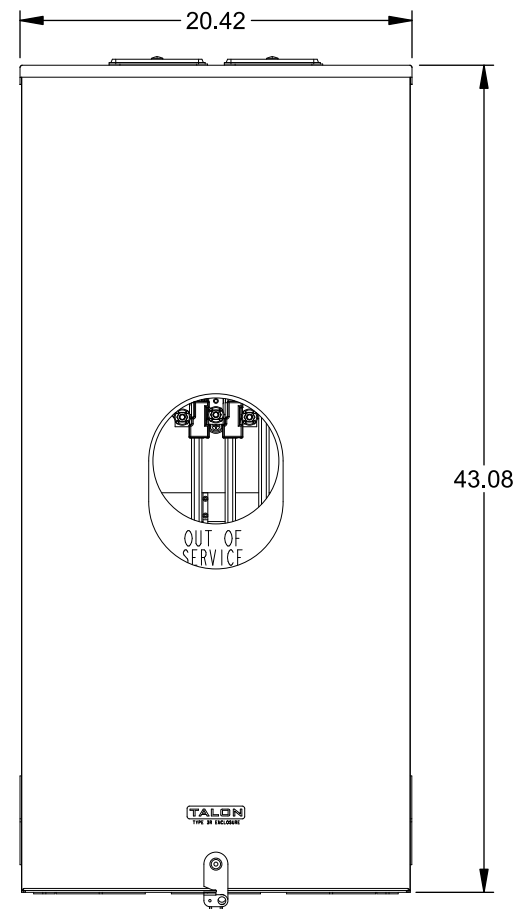

Catalog Number: 9817-9569

Features and Ratings

- Ringless Type Meter Socket
- 480A Continuous, 600A Max., 600V AC
- Outdoor Enclosure (NEMA Type 3R)
- Painted G90 Steel Enclosure
- 3 Phase, Commercial/Industrial Socket
- Meter Socket Type K-7T
- For Overhead & Underground Service
- Two Large Hub Openings, HD Type Cover Plates Installed

(2) TYPE HD (LARGE) HUB OPENINGS COVER PLATES INSTALLED

VIEW SHOWN WITH COVER REMOVED

Accessories

CONDUIT HUBS (HD Type)	
TRADE SIZE	CATALOG No.
3 INCH	EC56856 or H56856-2
3-1/2 INCH	EC56857 or H56857-2
4 INCH	EC56858 or H56858-2
Hub Cover Plate	EC56933 or H56933S

CONNECTOR	PART No.	HEX DRIVE	WIRE SIZE	TORQUE
LINE	56427-M	3/8"	(2)#2 - 500 kcmil	375 IN-LBS.
LINE/LOAD	56732-M	3/8"	(2)#4 - 500 kcmil	375 IN-LBS.
NEUTRAL	56732-M	3/8"	(2)#4 - 500 kcmil	375 IN-LBS.
LINE/LOAD/NEUT	68752-1	5/16"	(3)#6 - 250 kcmil	275 IN-LBS.
GROUND*	56734	5/16"	#6 - 250 kcmil	275 IN-LBS.

*Factory Installed

© 2016 Copyright Siemens Industry, Inc.

TALON
Meter Socket

Description: **480A Cont, 4 Terminal, K-7T, 600V AC, Painted Steel Enclosure**

JEL 2/1/16 | DO NOT SCALE DRAWING | Dwg No: **9817-9569**