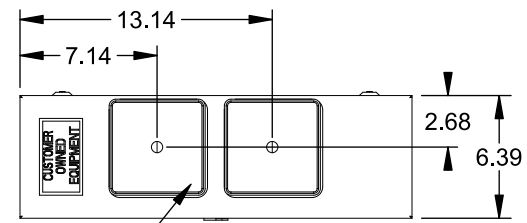

Catalog Number: 9817-9569

Features and Ratings

- Ringless Type Meter Socket
- 480A Continuous, 600A Max., 600V AC
- Outdoor Enclosure (NEMA Type 3R)
- Painted G90 Steel Enclosure
- 3 Phase, Commercial/Industrial Socket
- Meter Socket Type K-7T
- For Overhead & Underground Service
- Two Large Hub Openings, HD Type Cover Plates Installed

(2) TYPE HD (LARGE) HUB OPENINGS COVER PLATES INSTALLED

VIEW SHOWN WITH COVER REMOVED

Accessories

CONDUIT HUBS (HD Type)	
TRADE SIZE	CATALOG No.
3 INCH	EC56856 or H56856-2
3-1/2 INCH	EC56857 or H56857-2
4 INCH	EC56858 or H56858-2
Hub Cover Plate	EC56933 or H56933S

CONNECTOR	PART No.	HEX DRIVE	WIRE SIZE	TORQUE
LINE	56427-M	3/8"	(2)#2 - 500 kcmil	375 IN-LBS.
LINE/LOAD	56732-M	3/8"	(2)#4 - 500 kcmil	375 IN-LBS.
NEUTRAL	56732-M	3/8"	(2)#4 - 500 kcmil	375 IN-LBS.
LINE/LOAD/NEUT	68752-1	5/16"	(3)#6 - 250 kcmil	275 IN-LBS.
GROUND*	56734	5/16"	#6 - 250 kcmil	275 IN-LBS.

*Factory Installed

© 2016 Copyright Siemens Industry, Inc.

TALON
Meter Socket

Description: **480A Cont, 4 Terminal, K-7T, 600V AC, Painted Steel Enclosure**

JEL 2/1/16 | DO NOT SCALE DRAWING | Dwg No: **9817-9569**