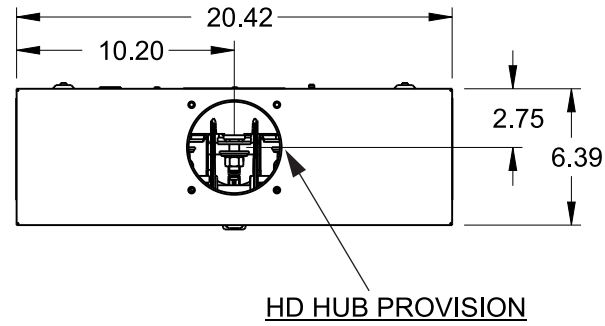

## Features and Ratings

- Ringless Type Meter Socket
- 320A Continuous, 400A Max.
- Outdoor Enclosure (NEMA Type 3R)
- 1Phase, 3 Wire, 600V AC
- 5 Jaw, 6 O'clock 5th Jaw
- HQ Clamp Jaw Lever Bypass Meter Socket
- For Overhead or Underground Service
- HD hub Opening With Coverplate Installed
- Aluminum enclosure
- Stainless steel latch and hasp

### Lugs, Wire Sizes and Torques

LOCATION	PART NO.	HEX DRIVE SIZE	LUG SIZE	TORQUE
LINE	H60162	9/16	#4-600Kcmil	500 LB-IN
LOAD	H60162	9/16	#4-600Kcmil	500 LB-IN
NEUTRAL	H60162	9/16	#4-600Kcmil	500 LB-IN
GROUND	H67554	7/16	#14-2/0	50 LB-IN

TALON

Meter Socket

Description:  
**320A Cont, 5 Jaw, HQ-5DB, 600V AC  
 Aluminum Enclosure**

NH 25NOV15 | DO NOT SCALE DRAWING | Dwg No: 49005-02FL