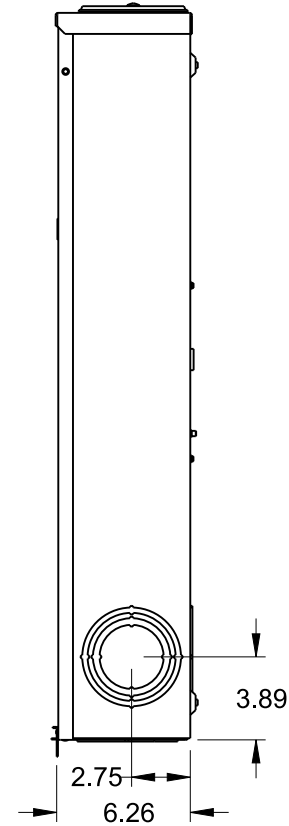

## Features and Ratings

- Ringless Type Meter Socket
- 320A Continuous, 400A Max.
- Outdoor Enclosure (NEMA Type 3R)
- 1Phase, 3 Wire, 600V AC
- 5 Jaw, 6 O'clock 5th Jaw
- HQ Clamp Jaw Lever Bypass Meter Socket
- For Overhead or Underground Service
- HD hub Opening With Coverplate Installed
- Aluminum enclosure
- Stainless steel latch and hasp

- ### Accessories
- HD HUB KITS**  
 Cat No: H56856-2 (3.00")  
 Cat No: H56857-2 (3.50")  
 Cat No: H56858-2 (4.00")
- HD HUB KITS**  
 Cat No: EC56856 (3.00")  
 Cat No: EC56857 (3.50")  
 Cat No: EC56858 (4.00")
- HUB COVER PLATE**  
 Cat No: H56933-3

### Lugs, Wire Sizes and Torques

LOCATION	PART NO.	HEX DRIVE SIZE	LUG SIZE	TORQUE
LINE	H60162	9/16	#4-600Kcmil	500 LB-IN
LOAD	H60162	9/16	#4-600Kcmil	500 LB-IN
NEUTRAL	H60162	9/16	#4-600Kcmil	500 LB-IN
GROUND	H67554	7/16	#14-2/0	50 LB-IN

TALON

Meter Socket

Description:  
**320A Cont, 5 Jaw, HQ-5DB, 600V AC  
 Aluminum Enclosure**

NH 25NOV15 | DO NOT SCALE DRAWING | Dwg No: 49005-02FL