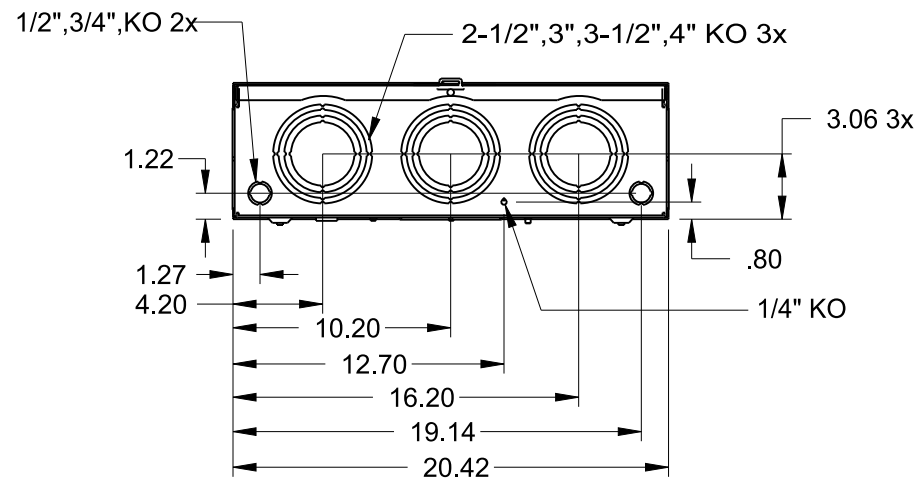

## Features and Ratings

- Ringless Type Meter Socket
- 320A Continuous, 400A Max.
- Outdoor Enclosure (NEMA Type 3R)
- 1Phase, 3 Wire, 600V AC
- 5 Jaw, 6 O'clock 5th Jaw
- HQ Clamp Jaw Lever Bypass Meter Socket
- For Overhead or Underground Service
- HD hub Opening With Coverplate Installed
- Aluminum enclosure
- Stainless steel latch and hasp

- ### Accessories
- HD HUB KITS**  
 Cat No: H56856-2 (3.00")  
 Cat No: H56857-2 (3.50")  
 Cat No: H56858-2 (4.00")
- HD HUB KITS**  
 Cat No: EC56856 (3.00")  
 Cat No: EC56857 (3.50")  
 Cat No: EC56858 (4.00")
- HUB COVER PLATE**  
 Cat No: H56933-3

### Lugs, Wire Sizes and Torques

LOCATION	PART NO.	HEX DRIVE SIZE	LUG SIZE	TORQUE
LINE	H60162	9/16	#4-600Kcmil	500 LB-IN
LOAD	H60162	9/16	#4-600Kcmil	500 LB-IN
NEUTRAL	H60162	9/16	#4-600Kcmil	500 LB-IN
GROUND	H67554	7/16	#14-2/0	50 LB-IN

TALON

Meter Socket

Description:  
**320A Cont, 5 Jaw, HQ-5DB, 600V AC  
 Aluminum Enclosure**

NH 25NOV15 | DO NOT SCALE DRAWING | Dwg No: 49005-02FL