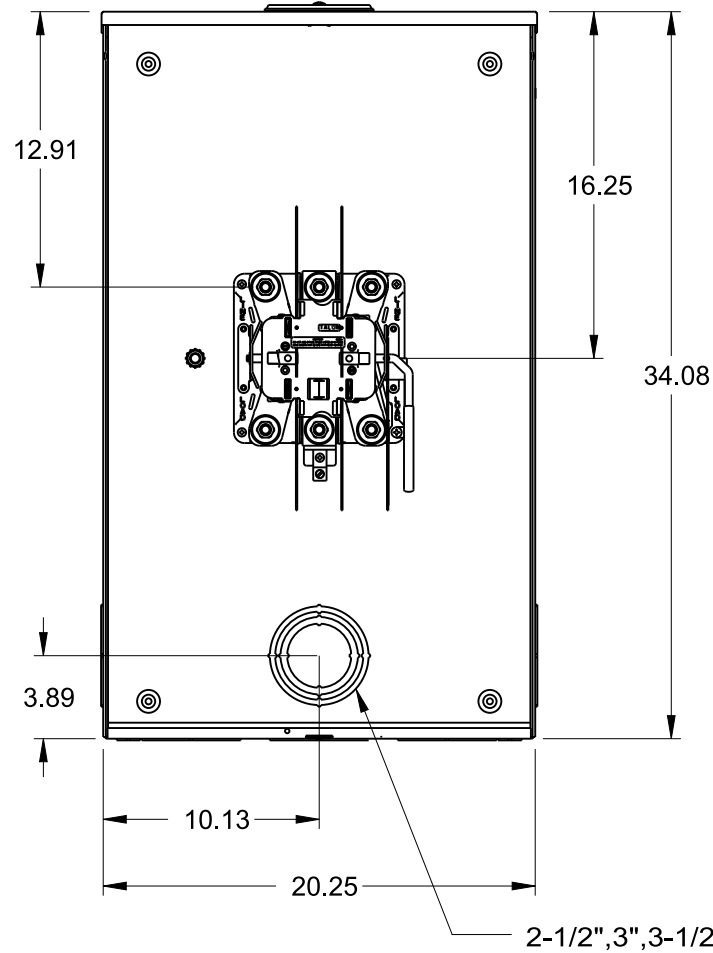

## Features and Ratings

- Ringless Type Meter Socket
- 320A Continuous, 400A Max.
- Outdoor Enclosure (NEMA Type 3R)
- 1Phase, 3 Wire, 600V AC
- 5 Jaw, 6 O'clock 5th Jaw
- HQ Clamp Jaw Lever Bypass Meter Socket
- For Overhead or Underground Service
- HD hub Opening With Coverplate Installed
- Aluminum enclosure
- Stainless steel latch and hasp

- ### Accessories
- HD HUB KITS**  
 Cat No: H56856-2 (3.00")  
 Cat No: H56857-2 (3.50")  
 Cat No: H56858-2 (4.00")
- HD HUB KITS**  
 Cat No: EC56856 (3.00")  
 Cat No: EC56857 (3.50")  
 Cat No: EC56858 (4.00")
- HUB COVER PLATE**  
 Cat No: H56933-3

### Lugs, Wire Sizes and Torques

LOCATION	PART NO.	HEX DRIVE SIZE	LUG SIZE	TORQUE
LINE	H60162	9/16	#4-600Kcmil	500 LB-IN
LOAD	H60162	9/16	#4-600Kcmil	500 LB-IN
NEUTRAL	H60162	9/16	#4-600Kcmil	500 LB-IN
GROUND	H67554	7/16	#14-2/0	50 LB-IN

TALON

Meter Socket

Description:  
**320A Cont, 5 Jaw, HQ-5DB, 600V AC  
 Aluminum Enclosure**

NH 25NOV15 | DO NOT SCALE DRAWING | Dwg No: 49005-02FL