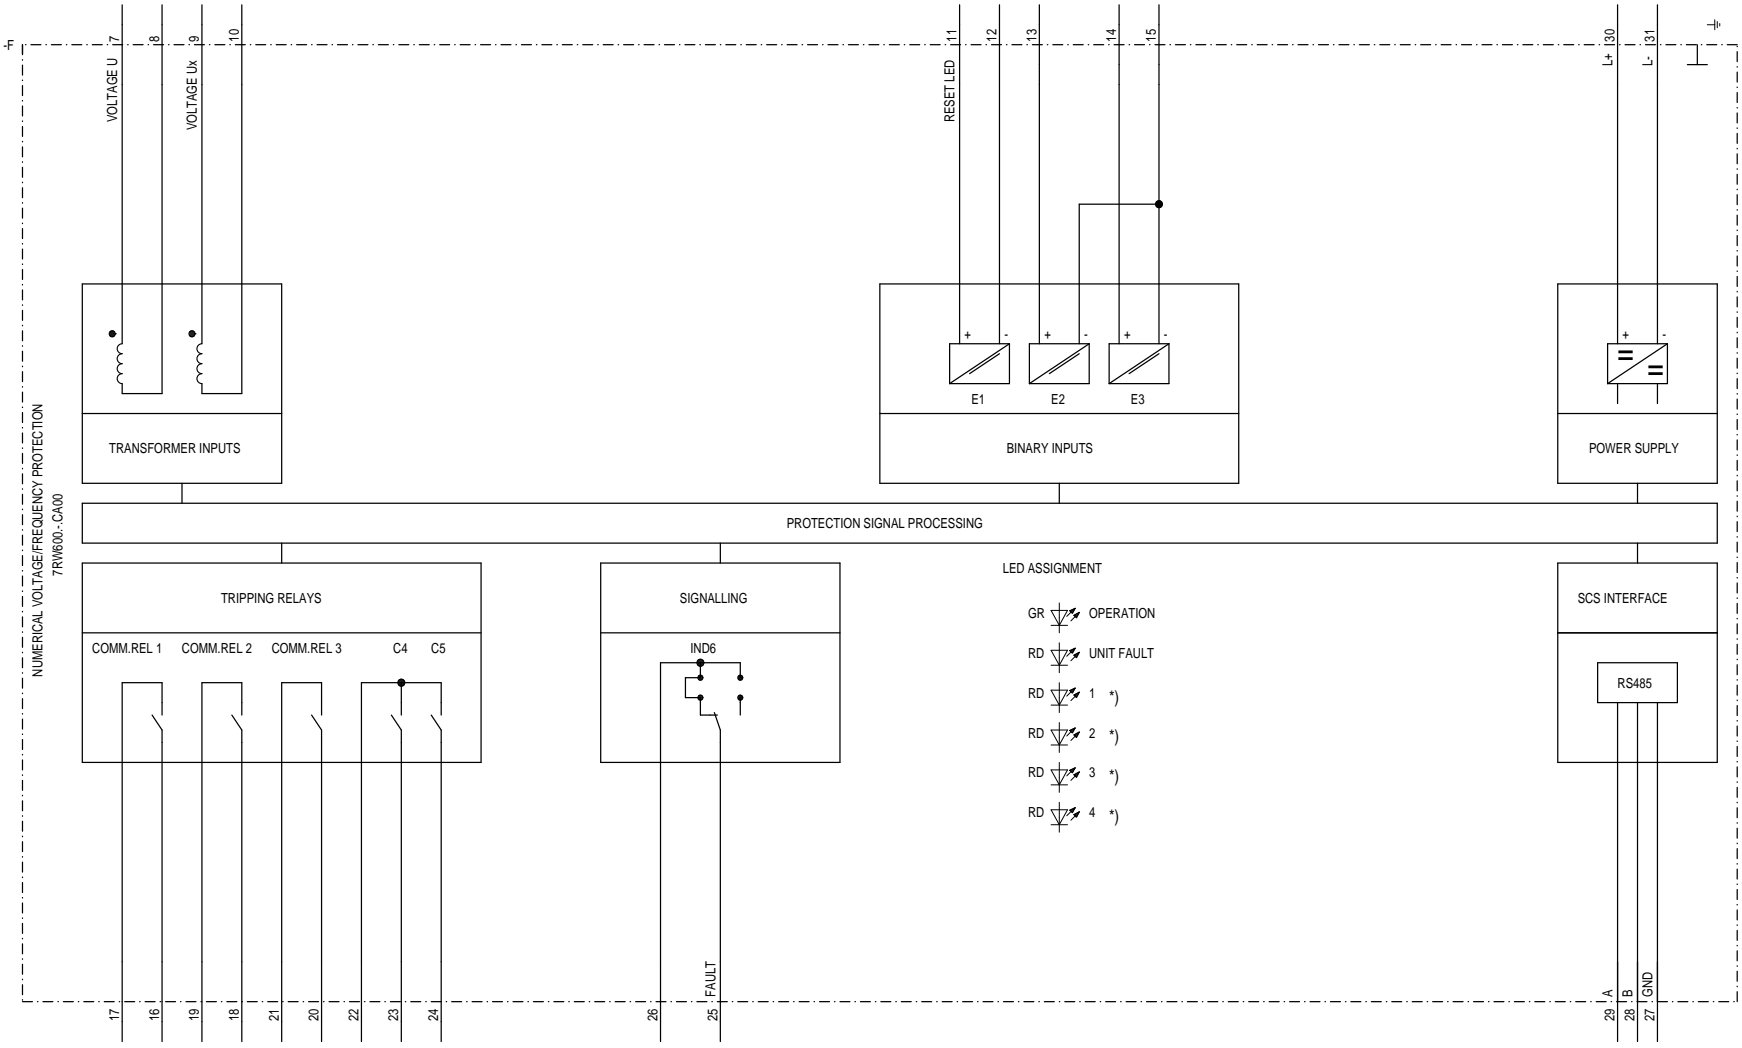

Origin: EVS_ETPOOLEN/7RW600/SZZ
Project:

*) MARSHALLABLE

Rev.	Remarks	Date	Name	Norm	Orig./Rept. f./Rept. by	Equipment diagram	S	/ Z1
								Sh.No. 1
								Shs.

Siemens AG

VOLTAGE/FREQUENCY PROTECTION 7RW600