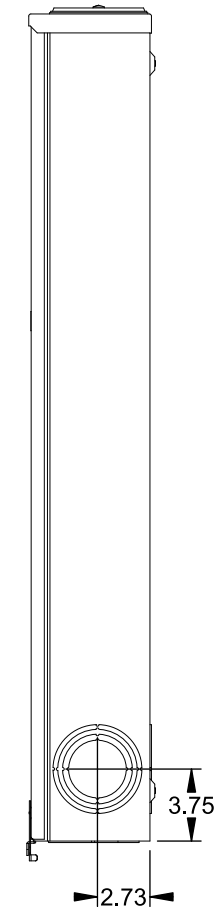

**Catalog Number: 9817-8532**

**Features and Ratings**

- Ringless Type Meter Socket
- 400A Continuous, 400A Max., 600V AC
- Outdoor Enclosure (NEMA Type 3R)
- Painted G90 Steel Enclosure
- 3 Phase, Commercial/Industrial Socket
- Meter Socket Type K-7T
- For Overhead & Underground Service
- Large Hub Opening, HD Type Cover Plate Installed

TYPE HD (LARGE) HUB OPENING COVER PLATE INSTALLED

**Accessories**

CONDUIT HUBS (HD Type)	
TRADE SIZE	CATALOG No.
3 INCH	EC56856 or H56856-2
3-1/2 INCH	EC56857 or H56857-2
4 INCH	EC56858 or H56858-2
Hub Cover Plate	EC56933 or H56933S

CONNECTOR	PART No.	HEX DRIVE	WIRE SIZE	TORQUE
LINE	56476	1/2"	3/0 - 800 kcmil	500 IN.-LBS.
LINE/LOAD/NEUT	68752-1	5/16"	(3)#6 - 250 kcmil	275 IN.-LBS.
LINE/LOAD	56732	5/16"	(2)#4 - 350 kcmil	275 IN.-LBS.
NEUTRAL	56732	5/16"	(2)#4 - 350 kcmil	275 IN.-LBS.
GROUND*	56734	5/16"	#6 - 250 kcmil	275 IN.-LBS.

\*Factory Installed

VIEW SHOWN WITH COVER REMOVED

© 2016 Copyright Siemens Industry, Inc.

**TALON**

**Meter Socket**

Description: **400A Cont, 4 Terminal, K-7T, 600V AC, Painted Steel Enclosure**

JEL 2/1/16 | DO NOT SCALE DRAWING | Dwg No: **9817-8532**