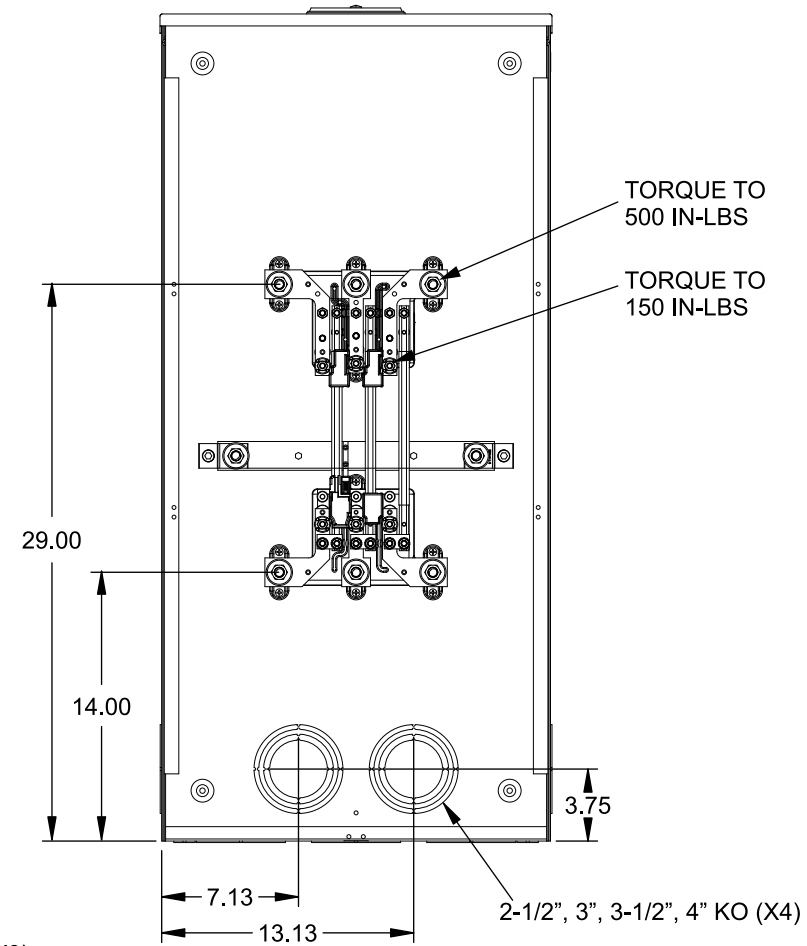

**Catalog Number: 9817-8532**

**Features and Ratings**

- Ringless Type Meter Socket
- 400A Continuous, 400A Max., 600V AC
- Outdoor Enclosure (NEMA Type 3R)
- Painted G90 Steel Enclosure
- 3 Phase, Commercial/Industrial Socket
- Meter Socket Type K-7T
- For Overhead & Underground Service
- Large Hub Opening, HD Type Cover Plate Installed

TYPE HD (LARGE) HUB OPENING COVER PLATE INSTALLED

**Accessories**

CONDUIT HUBS (HD Type)	
TRADE SIZE	CATALOG No.
3 INCH	EC56856 or H56856-2
3-1/2 INCH	EC56857 or H56857-2
4 INCH	EC56858 or H56858-2
Hub Cover Plate	EC56933 or H56933S

CONNECTOR	PART No.	HEX DRIVE	WIRE SIZE	TORQUE
LINE	56476	1/2"	3/0 - 800 kcmil	500 IN.-LBS.
LINE/LOAD/NEUT	68752-1	5/16"	(3)#6 - 250 kcmil	275 IN.-LBS.
LINE/LOAD	56732	5/16"	(2)#4 - 350 kcmil	275 IN.-LBS.
NEUTRAL	56732	5/16"	(2)#4 - 350 kcmil	275 IN.-LBS.
GROUND*	56734	5/16"	#6 - 250 kcmil	275 IN.-LBS.

\*Factory Installed

VIEW SHOWN WITH COVER REMOVED

© 2016 Copyright Siemens Industry, Inc.

**TALON**

**Meter Socket**

Description: **400A Cont, 4 Terminal, K-7T, 600V AC, Painted Steel Enclosure**

JEL 2/1/16 | DO NOT SCALE DRAWING | Dwg No: **9817-8532**