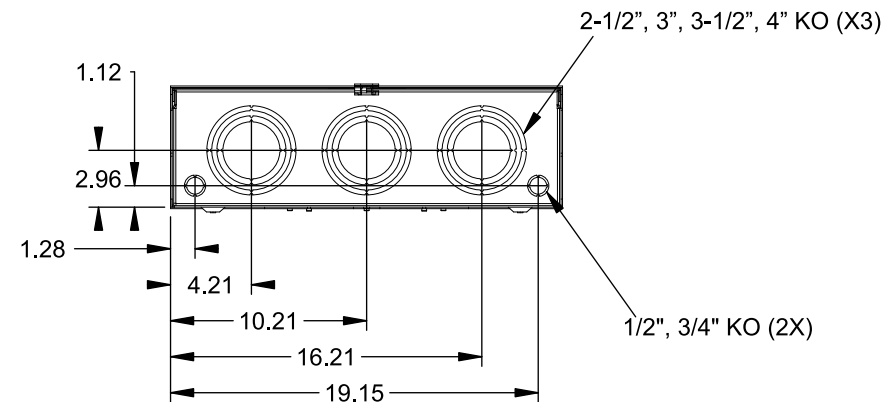

**Catalog Number: 9817-8532**

**Features and Ratings**

- Ringless Type Meter Socket
- 400A Continuous, 400A Max., 600V AC
- Outdoor Enclosure (NEMA Type 3R)
- Painted G90 Steel Enclosure
- 3 Phase, Commercial/Industrial Socket
- Meter Socket Type K-7T
- For Overhead & Underground Service
- Large Hub Opening, HD Type Cover Plate Installed

TYPE HD (LARGE) HUB OPENING COVER PLATE INSTALLED

**Accessories**

CONDUIT HUBS (HD Type)	
TRADE SIZE	CATALOG No.
3 INCH	EC56856 or H56856-2
3-1/2 INCH	EC56857 or H56857-2
4 INCH	EC56858 or H56858-2
Hub Cover Plate	EC56933 or H56933S

CONNECTOR	PART No.	HEX DRIVE	WIRE SIZE	TORQUE
LINE	56476	1/2"	3/0 - 800 kcmil	500 IN.-LBS.
LINE/LOAD/NEUT	68752-1	5/16"	(3)#6 - 250 kcmil	275 IN.-LBS.
LINE/LOAD	56732	5/16"	(2)#4 - 350 kcmil	275 IN.-LBS.
NEUTRAL	56732	5/16"	(2)#4 - 350 kcmil	275 IN.-LBS.
GROUND*	56734	5/16"	#6 - 250 kcmil	275 IN.-LBS.

\*Factory Installed

VIEW SHOWN WITH COVER REMOVED

© 2016 Copyright Siemens Industry, Inc.

**TALON**

**Meter Socket**

Description: **400A Cont, 4 Terminal, K-7T, 600V AC, Painted Steel Enclosure**

JEL 2/1/16 | DO NOT SCALE DRAWING | Dwg No: **9817-8532**