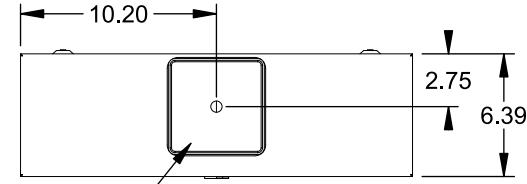

**Catalog Number: 9817-8532**

**Features and Ratings**

- Ringless Type Meter Socket
- 400A Continuous, 400A Max., 600V AC
- Outdoor Enclosure (NEMA Type 3R)
- Painted G90 Steel Enclosure
- 3 Phase, Commercial/Industrial Socket
- Meter Socket Type K-7T
- For Overhead & Underground Service
- Large Hub Opening, HD Type Cover Plate Installed

TYPE HD (LARGE) HUB OPENING COVER PLATE INSTALLED

**Accessories**

CONDUIT HUBS (HD Type)	
TRADE SIZE	CATALOG No.
3 INCH	EC56856 or H56856-2
3-1/2 INCH	EC56857 or H56857-2
4 INCH	EC56858 or H56858-2
Hub Cover Plate	EC56933 or H56933S

CONNECTOR	PART No.	HEX DRIVE	WIRE SIZE	TORQUE
LINE	56476	1/2"	3/0 - 800 kcmil	500 IN.-LBS.
LINE/LOAD/NEUT	68752-1	5/16"	(3)#6 - 250 kcmil	275 IN.-LBS.
LINE/LOAD	56732	5/16"	(2)#4 - 350 kcmil	275 IN.-LBS.
NEUTRAL	56732	5/16"	(2)#4 - 350 kcmil	275 IN.-LBS.
GROUND*	56734	5/16"	#6 - 250 kcmil	275 IN.-LBS.