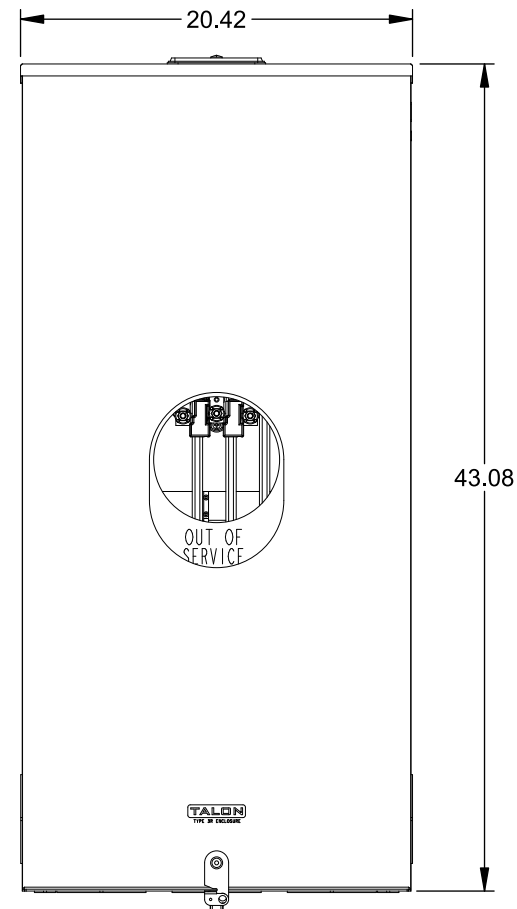

**Catalog Number: 9817-8532**

**Features and Ratings**

- Ringless Type Meter Socket
- 400A Continuous, 400A Max., 600V AC
- Outdoor Enclosure (NEMA Type 3R)
- Painted G90 Steel Enclosure
- 3 Phase, Commercial/Industrial Socket
- Meter Socket Type K-7T
- For Overhead & Underground Service
- Large Hub Opening, HD Type Cover Plate Installed

TYPE HD (LARGE) HUB OPENING COVER PLATE INSTALLED

**Accessories**

CONDUIT HUBS (HD Type)	
TRADE SIZE	CATALOG No.
3 INCH	EC56856 or H56856-2
3-1/2 INCH	EC56857 or H56857-2
4 INCH	EC56858 or H56858-2
Hub Cover Plate	EC56933 or H56933S

CONNECTOR	PART No.	HEX DRIVE	WIRE SIZE	TORQUE
LINE	56476	1/2"	3/0 - 800 kcmil	500 IN.-LBS.
LINE/LOAD/NEUT	68752-1	5/16"	(3)#6 - 250 kcmil	275 IN.-LBS.
LINE/LOAD	56732	5/16"	(2)#4 - 350 kcmil	275 IN.-LBS.
NEUTRAL	56732	5/16"	(2)#4 - 350 kcmil	275 IN.-LBS.
GROUND*	56734	5/16"	#6 - 250 kcmil	275 IN.-LBS.

\*Factory Installed

VIEW SHOWN WITH COVER REMOVED

© 2016 Copyright Siemens Industry, Inc.

**TALON**

**Meter Socket**

Description: **400A Cont, 4 Terminal, K-7T, 600V AC, Painted Steel Enclosure**

JEL 2/1/16 | DO NOT SCALE DRAWING | Dwg No: **9817-8532**