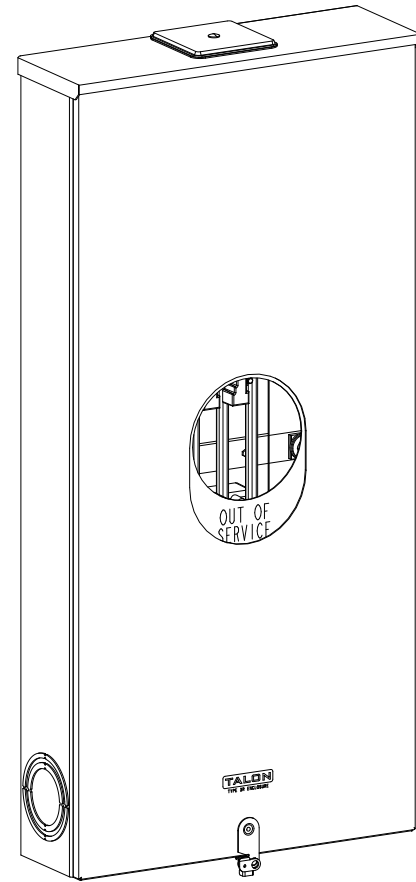

**Catalog Number: 9817-8532**

**Features and Ratings**

- Ringless Type Meter Socket
- 400A Continuous, 400A Max., 600V AC
- Outdoor Enclosure (NEMA Type 3R)
- Painted G90 Steel Enclosure
- 3 Phase, Commercial/Industrial Socket
- Meter Socket Type K-7T
- For Overhead & Underground Service
- Large Hub Opening, HD Type Cover Plate Installed

TYPE HD (LARGE) HUB OPENING COVER PLATE INSTALLED

**Accessories**

CONDUIT HUBS (HD Type)	
TRADE SIZE	CATALOG No.
3 INCH	EC56856 or H56856-2
3-1/2 INCH	EC56857 or H56857-2
4 INCH	EC56858 or H56858-2
Hub Cover Plate	EC56933 or H56933S

CONNECTOR	PART No.	HEX DRIVE	WIRE SIZE	TORQUE
LINE	56476	1/2"	3/0 - 800 kcmil	500 IN.-LBS.
LINE/LOAD/NEUT	68752-1	5/16"	(3)#6 - 250 kcmil	275 IN.-LBS.
LINE/LOAD	56732	5/16"	(2)#4 - 350 kcmil	275 IN.-LBS.
NEUTRAL	56732	5/16"	(2)#4 - 350 kcmil	275 IN.-LBS.
GROUND*	56734	5/16"	#6 - 250 kcmil	275 IN.-LBS.