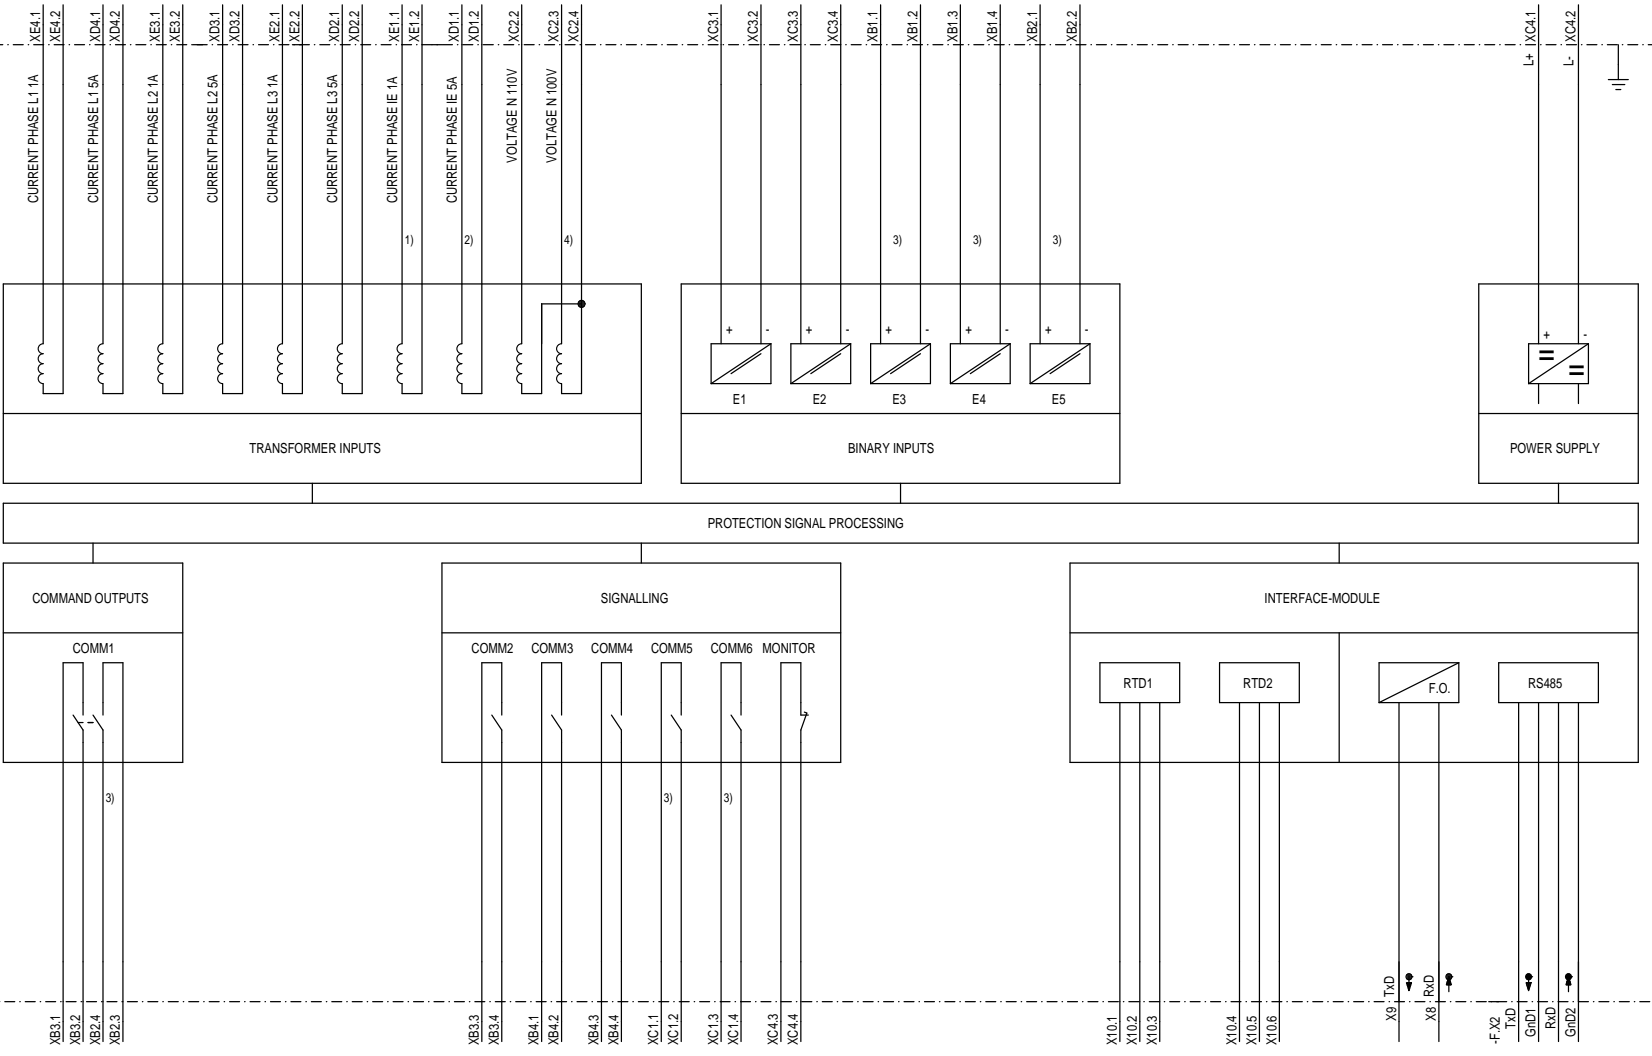

Origin: E/S_ETPOOLEN/7SJ551/SZ7
Project:

NUMERICAL MOTOR PROTECTION
7SJ551...C

1) SENSITIVE CT FOR IE
2) NOT FITTED WITH SENSITIVE CT FOR IE
3) ONLY IF 13.POSITION IS 1,2,3 OR 4
4) ONLY IF 13.POSITION IS 2,3 OR 4

Rev.	Remarks	Date	Name	Norm	Orig./Rept. f./Rept. by	Equipment diagram	Sh.No.	1
							Shs.	

Siemens AG

NUMERICAL MOTOR PROTECTION 7SJ551

S / Z1