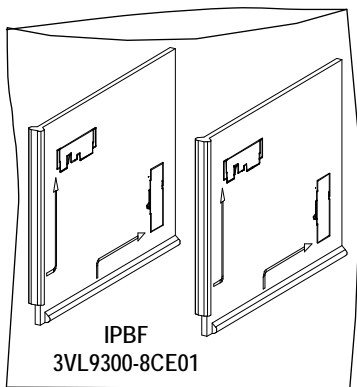

Use only with Siemens certified Components.
Utilizar únicamente con componentes certificados de Siemens.
A utiliser uniquement avec les composants certifiés Siemens.

NOTE - These instructions do not purport to cover all details or variations in equipment, or to provide for every possible contingency to be met in connection with installation, operation or maintenance. Should further information be desired or should particular problems arise, which are not covered sufficiently for the purchaser's purposes, the matter should be referred to the local Siemens sales office. The contents of this instruction manual shall not become part of or modify any prior or existing agreement, commitment or relationship. The sales contract contains the entire obligation of Siemens. The warranty contained in the contract between the parties is the sole warranty of Siemens. Any statements contained herein do not create new warranties or modify the existing warranty.

Trademarks - Unless otherwise noted, all names identified by ® are registered trademarks of Siemens AG or Siemens Industry, Inc. The remaining trademarks in this publication may be trademarks whose use by third parties for their own purposes could violate the rights of the owner.

3 Pole [Polos]