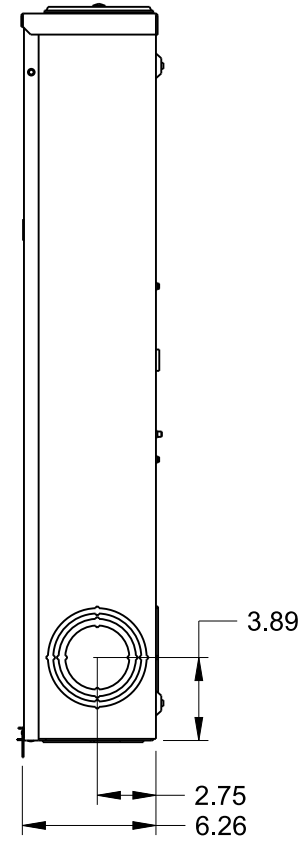

Catalog Number: 49107-02FL

Features and Ratings

- Ringless Type Meter Socket
- 320A Continuous, 400A Max.
- Outdoor Enclosure (NEMA Type 3R)
- 3 Phase, 4 Wire, 600V AC
- 7 Jaw
- HQ Clamp Jaw Lever Bypass Meter Socket
- For Overhead or Underground Service
- HD Hub Opening With Coverplate Installed
- Aluminum enclosure
- Stainless steel latch and hasp

Accessories
HD HUB KITS
 Cat No: H56856-2 (3.00")
 Cat No: H56857-2 (3.50")
 Cat No: H56858-2 (4.00")
HD HUB KITS
 Cat No: EC56856 (3.00")
 Cat No: EC56857 (3.50")
 Cat No: EC56858 (4.00")
HUB COVER PLATE
 Cat No: H56833-3

**Lugs,
Wire Sizes and Torques**

LOCATION	PART NO.	HEX DRIVE SIZE	LUG SIZE	TORQUE
LINE	H60162	9/16	#4-600Kcmil	500 LB-IN
LOAD	H60162	9/16	#4-600Kcmil	500 LB-IN
NEUTRAL	H60162	9/16	#4-600Kcmil	500 LB-IN
GROUND	H67554	7/16	#14-2/0	50 LB-IN

TALON
Meter Socket

Description:
320A Cont, 7 Jaw, HQ-7DB, 600V AC
Aluminum Enclosure

NH 25NOV15 DO NOT SCALE DRAWING Dwg No: 49107-02FL MEG