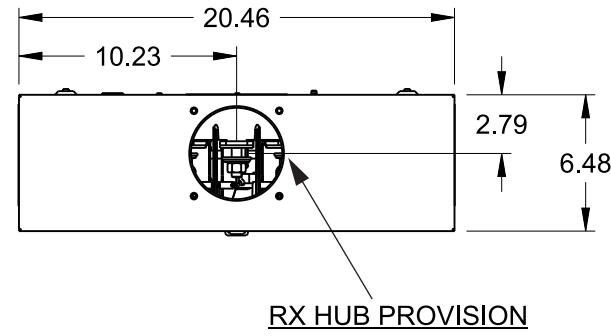

Catalog Number: 49107-02FL

Features and Ratings

- Ringless Type Meter Socket
- 320A Continuous, 400A Max.
- Outdoor Enclosure (NEMA Type 3R)
- 3 Phase, 4 Wire, 600V AC
- 7 Jaw
- HQ Clamp Jaw Lever Bypass Meter Socket
- For Overhead or Underground Service
- HD Hub Opening With Coverplate Installed
- Aluminum enclosure
- Stainless steel latch and hasp

Accessories
HD HUB KITS
 Cat No: H56856-2 (3.00")
 Cat No: H56857-2 (3.50")
 Cat No: H56858-2 (4.00")
HD HUB KITS
 Cat No: EC56856 (3.00")
 Cat No: EC56857 (3.50")
 Cat No: EC56858 (4.00")
HUB COVER PLATE
 Cat No: H56833-3

**Lugs,
Wire Sizes and Torques**

LOCATION	PART NO.	HEX DRIVE SIZE	LUG SIZE	TORQUE
LINE	H60162	9/16	#4-600Kcmil	500 LB-IN
LOAD	H60162	9/16	#4-600Kcmil	500 LB-IN
NEUTRAL	H60162	9/16	#4-600Kcmil	500 LB-IN
GROUND	H67554	7/16	#14-2/0	50 LB-IN

TALON
Meter Socket

Description:
320A Cont, 7 Jaw, HQ-7DB, 600V AC
Aluminum Enclosure

NH 25NOV15 DO NOT SCALE DRAWING Dwg No: 49107-02FL MEG