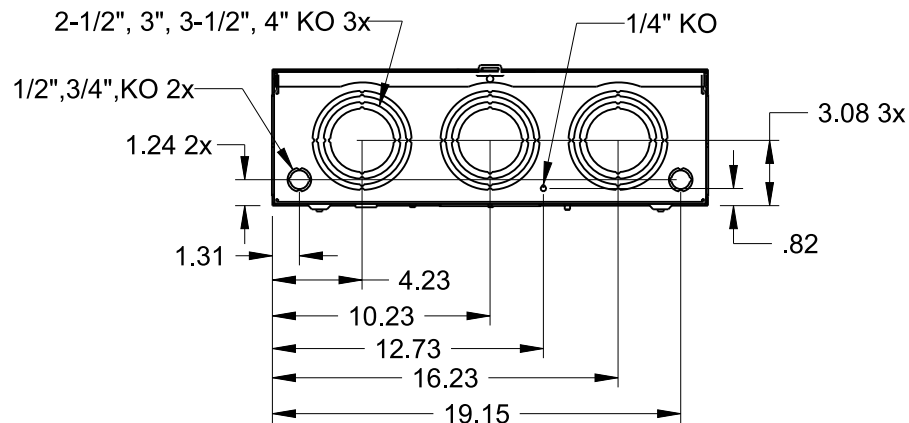

Catalog Number: 49107-02FL

Features and Ratings

- Ringless Type Meter Socket
- 320A Continuous, 400A Max.
- Outdoor Enclosure (NEMA Type 3R)
- 3 Phase, 4 Wire, 600V AC
- 7 Jaw
- HQ Clamp Jaw Lever Bypass Meter Socket
- For Overhead or Underground Service
- HD Hub Opening With Coverplate Installed
- Aluminum enclosure
- Stainless steel latch and hasp

Accessories
HD HUB KITS
 Cat No: H56856-2 (3.00")
 Cat No: H56857-2 (3.50")
 Cat No: H56858-2 (4.00")
HD HUB KITS
 Cat No: EC56856 (3.00")
 Cat No: EC56857 (3.50")
 Cat No: EC56858 (4.00")
HUB COVER PLATE
 Cat No: H56833-3

**Lugs,
Wire Sizes and Torques**

LOCATION	PART NO.	HEX DRIVE SIZE	LUG SIZE	TORQUE
LINE	H60162	9/16	#4-600Kcmil	500 LB-IN
LOAD	H60162	9/16	#4-600Kcmil	500 LB-IN
NEUTRAL	H60162	9/16	#4-600Kcmil	500 LB-IN
GROUND	H67554	7/16	#14-2/0	50 LB-IN

TALON
Meter Socket

Description:
320A Cont, 7 Jaw, HQ-7DB, 600V AC
Aluminum Enclosure

NH 25NOV15 DO NOT SCALE DRAWING Dwg No: 49107-02FL MEG