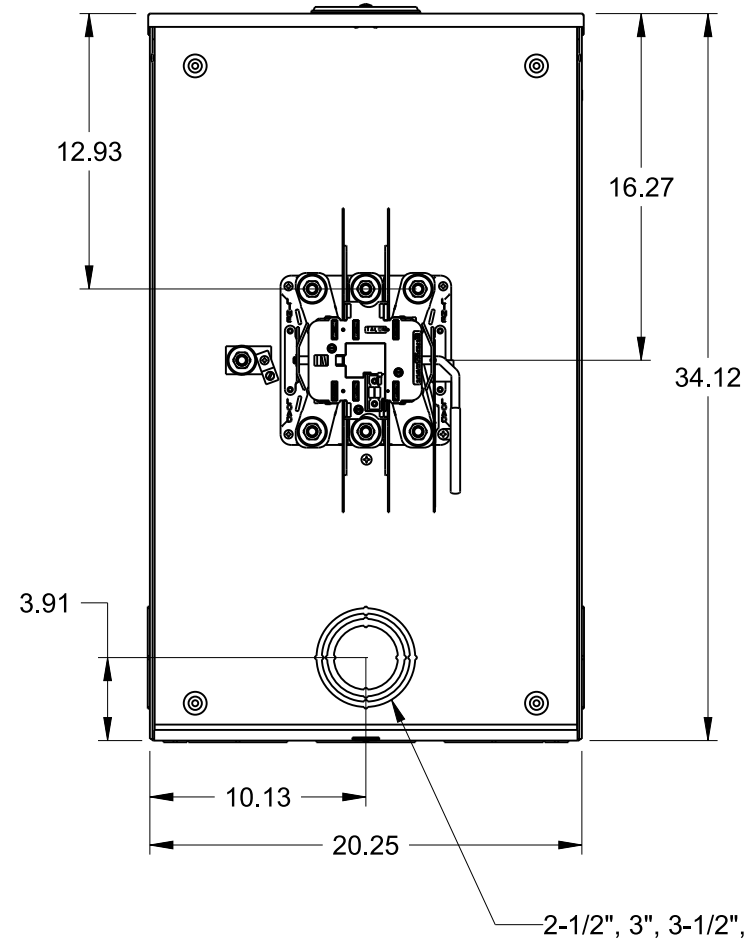

Catalog Number: 49107-02FL

Features and Ratings

- Ringless Type Meter Socket
- 320A Continuous, 400A Max.
- Outdoor Enclosure (NEMA Type 3R)
- 3 Phase, 4 Wire, 600V AC
- 7 Jaw
- HQ Clamp Jaw Lever Bypass Meter Socket
- For Overhead or Underground Service
- HD Hub Opening With Coverplate Installed
- Aluminum enclosure
- Stainless steel latch and hasp

Accessories
HD HUB KITS
 Cat No: H56856-2 (3.00")
 Cat No: H56857-2 (3.50")
 Cat No: H56858-2 (4.00")
HD HUB KITS
 Cat No: EC56856 (3.00")
 Cat No: EC56857 (3.50")
 Cat No: EC56858 (4.00")
HUB COVER PLATE
 Cat No: H56833-3

**Lugs,
Wire Sizes and Torques**

LOCATION	PART NO.	HEX DRIVE SIZE	LUG SIZE	TORQUE
LINE	H60162	9/16	#4-600Kcmil	500 LB-IN
LOAD	H60162	9/16	#4-600Kcmil	500 LB-IN
NEUTRAL	H60162	9/16	#4-600Kcmil	500 LB-IN
GROUND	H67554	7/16	#14-2/0	50 LB-IN

TALON
Meter Socket

Description:
320A Cont, 7 Jaw, HQ-7DB, 600V AC
Aluminum Enclosure

NH 25NOV15 DO NOT SCALE DRAWING Dwg No: 49107-02FL MEG