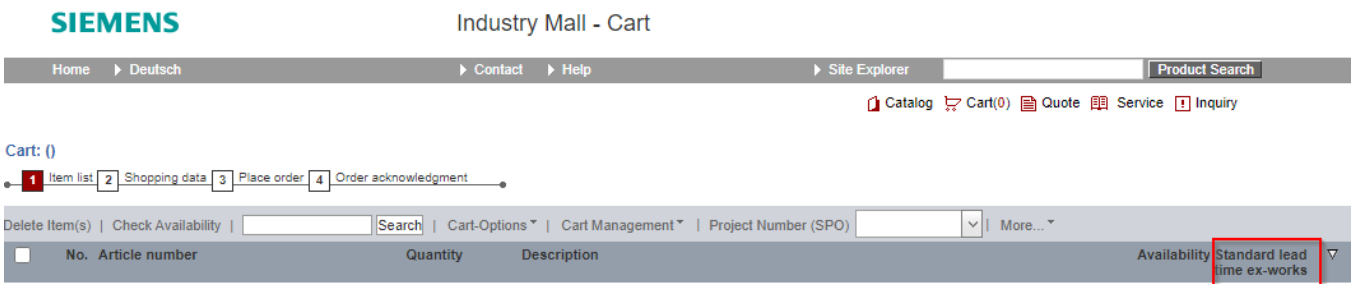

## 3. Choose "Add/Remove columns" and drag and drop „Standard lead time (ex-works)“ to the place of your choice in the table

SIEMENS Industry Mall

Home ▶ Deutsch ▶ Contact ▶ Help ▶ Site Explorer ▶ Product Search

Catalog Cart Quote Service Inquiry

Add/Remove columns | Save changes and return to cart | Discard changes | Reset settings

No.	Article number	Quantity	Description	Available	Price	Price Unit	Discount	Price p. pos.
No data shown.					Standard lead time ex-works			

4. Save the new column in your table with „Save changes and return to cart“

5. Your shopping cart in your individual layout is now available every time you access the Industry Mall.

**If you have any questions about the display of our standard delivery time in your shopping cart, contact your Siemens contact or:**