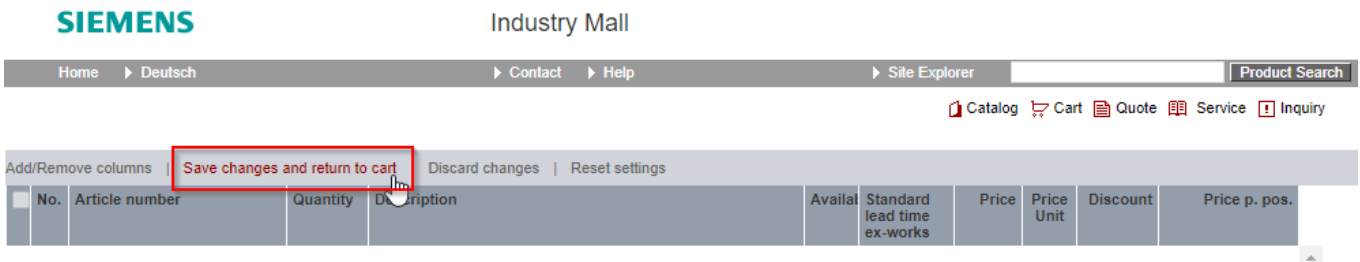

4. Save the new column in your table with „Save changes and return to cart“