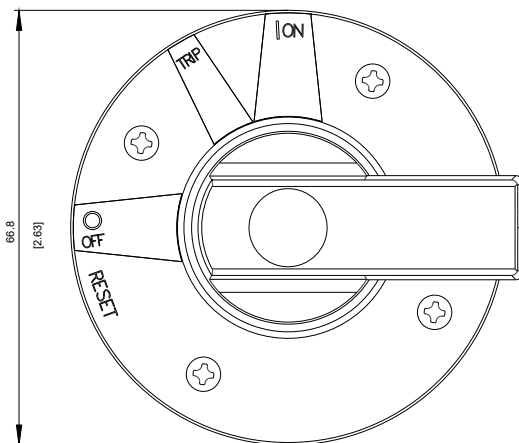

Further information

Information- and Downloadcenter (Catalogs, Brochures,...)

<http://www.siemens.com/lowvoltage/catalogs>

Industry Mall (Online ordering system)

<https://mall.industry.siemens.com/mall/en/en/Catalog/product?mlfb=3VA9477-0GC01>

Service&Support (Manuals, Certificates, Characteristics, FAQs,...)

<https://support.industry.siemens.com/cs/ww/en/ps/3VA9477-0GC01>

Image database (product images, 2D dimension drawings, 3D models, device circuit diagrams, ...)

<http://www.automation.siemens.com/bilddb/cax_en.aspx?mlfb=3VA9477-0GC01>

CAX-Online-Generator

<http://www.siemens.com/cax>

Tender specifications

<http://www.siemens.com/specifications>