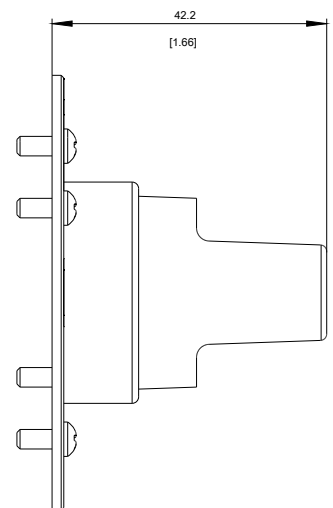

Further information

Information- and Downloadcenter (Catalogs, Brochures,...)

<http://www.siemens.com/lowvoltage/catalogs>

Industry Mall (Online ordering system)

<https://mall.industry.siemens.com/mall/en/en/Catalog/product?mlfb=3VA9477-0GC01>

Service&Support (Manuals, Certificates, Characteristics, FAQs,...)

<https://support.industry.siemens.com/cs/ww/en/ps/3VA9477-0GC01>

Image database (product images, 2D dimension drawings, 3D models, device circuit diagrams, ...)

<http://www.automation.siemens.com/bilddb/cax_en.aspx?mlfb=3VA9477-0GC01>

CAX-Online-Generator

<http://www.siemens.com/cax>

Tender specifications

<http://www.siemens.com/specifications>