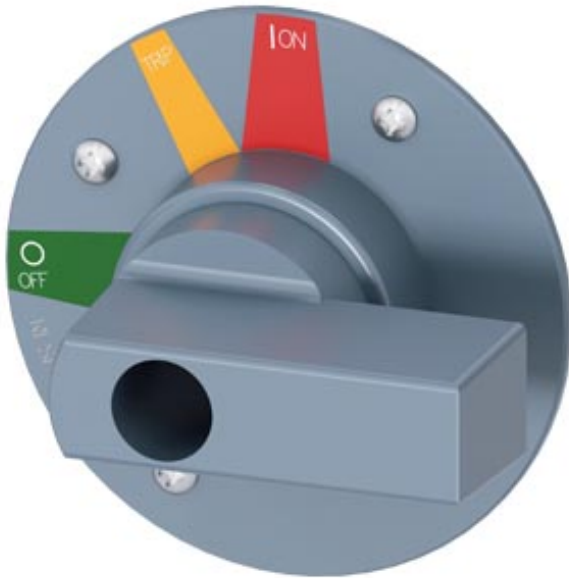

SUPPLEMENTARY HANDLE FOR DOOR MOUNTED ROTARY OPERATOR STANDARD ACCESSORY FOR 3VA6 150/250

Model	
Product brand name	SETRON
Product designation	Accessories
Design of the product	Additional handle for door-coupling rotary operating mechanism
accessories	Additional handle for

Mechanical Design	
Height	70 mm
Width	70 mm
Depth	36 mm

Certificates			
General Product Approval	EMC	Declaration of Conformity	other

[Miscellaneous](#)