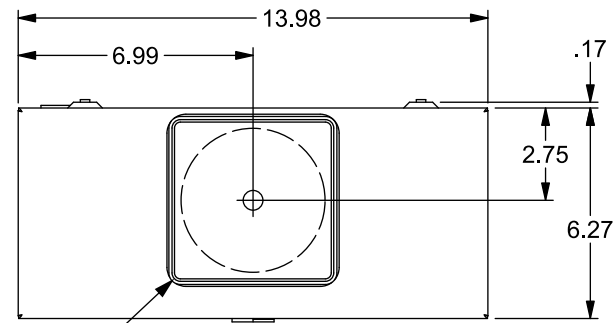

TYPE HD (LARGE) HUB OPENING WITH COVERPLATE INSTALLED