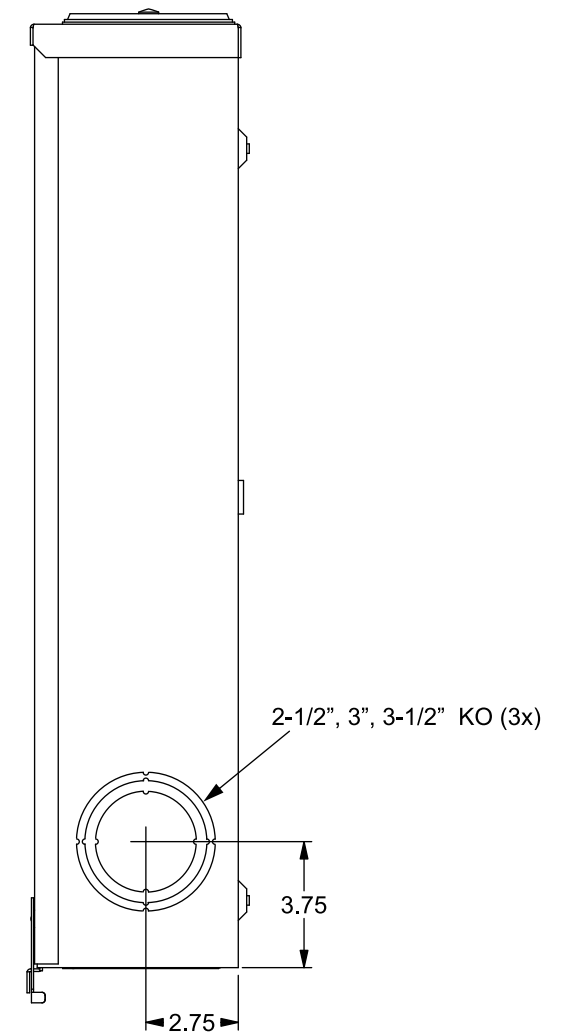

TYPE HD (LARGE) HUB OPENING WITH COVERPLATE INSTALLED

VIEW SHOWN WITH COVER REMOVED

## Accessories

CONDUIT HUBS (HD Type)	
TRADE SIZE	CATALOG No.
3 INCH	EC56856 or H56856-2
3-1/2 INCH	EC56857 or H56857-2
4 INCH	EC56858 or H56858-2
Hub Cover Plate	EC56933 or H56933S

Meter Opening Cover Plate  
Cat No: H659-0162

## Connectors, Wire Sizes and Torques

CONNECTOR	PART No.	WIRE SIZE	TORQUE
LINE	60162	#4-600 (2) 1/0-250 MCM	500 IN-LBS.
LOAD/NEUTRAL	56732	(2)#4-350 MCM	275 IN-LBS.
GROUND	67754	#14 - 2/0 AWG	50 IN-LBS.

© 2017 Copyright Siemens Industry, Inc.

**TALON**

**Meter Socket**

Description: **320A Cont, 7 Jaw, HQ-5DT, 600V AC, Painted Steel Enclosure**

KAM 12/11/17 DO NOT SCALE DRAWING Dwg No: **47705-82KC**