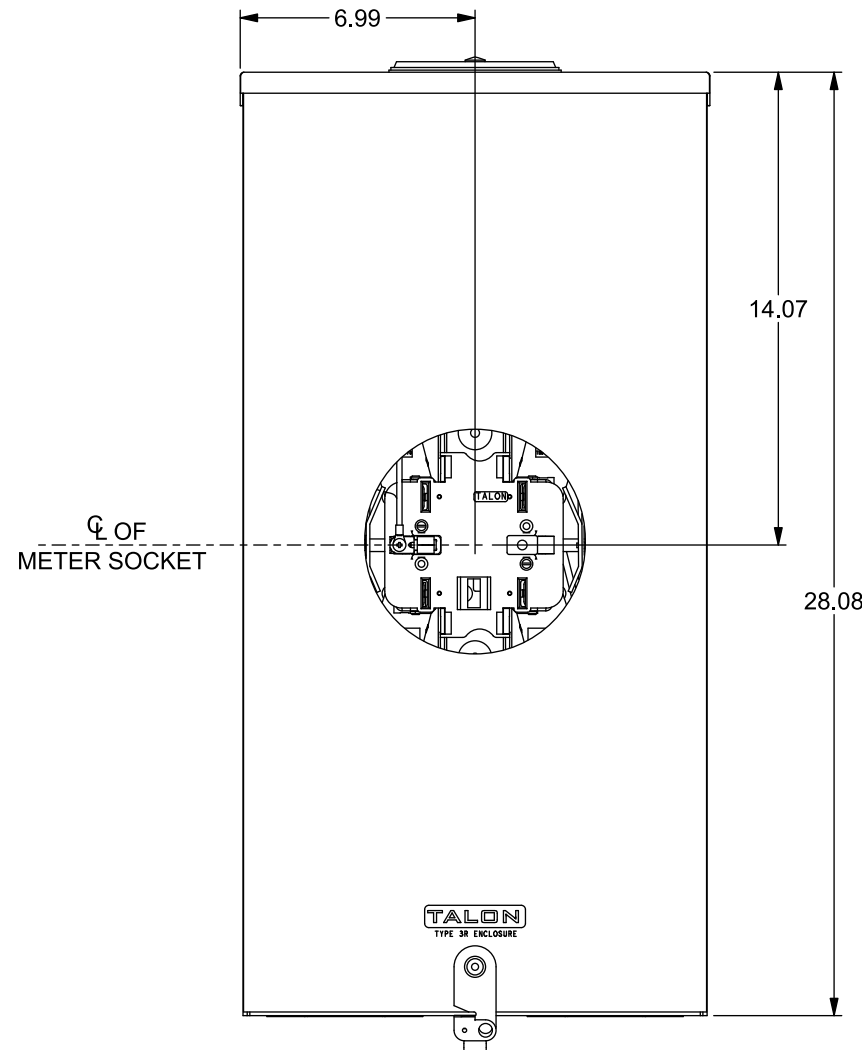

Catalog Number: 47705-82KC

Features and Ratings

- Ringless Type Meter Socket
- 320A Continuous, 400A Max., 600V AC
- Outdoor Enclosure (NEMA Type 3R)
- Painted G90 Steel Enclosure
- 1 Phase, 3 Wire, Commercial Socket
- 5 Jaw Meter Socket
- Meter Socket Type HQ-5DT
- For Overhead & Underground Service
- HD Type Hub Opening, Cover Plate Included
- Lever Bypass

TYPE HD (LARGE) HUB OPENING WITH COVERPLATE INSTALLED

Accessories

CONDUIT HUBS (HD Type)	
TRADE SIZE	CATALOG No.
3 INCH	EC56856 or H56856-2
3-1/2 INCH	EC56857 or H56857-2
4 INCH	EC56858 or H56858-2
Hub Cover Plate	EC56933 or H56933S

Meter Opening Cover Plate
Cat No: H659-0162

Connectors, Wire Sizes and Torques

CONNECTOR	PART No.	WIRE SIZE	TORQUE
LINE	60162	#4-600 (2) 1/0-250 MCM	500 IN-LBS.
LOAD/NEUTRAL	56732	(2)#4-350 MCM	275 IN-LBS.
GROUND	67754	#14 - 2/0 AWG	50 IN-LBS.

© 2017 Copyright Siemens Industry, Inc.

TALON

Meter Socket

Description: **320A Cont, 7 Jaw, HQ-5DT, 600V AC, Painted Steel Enclosure**

KAM 12/11/17 DO NOT SCALE DRAWING Dwg No: **47705-82KC**