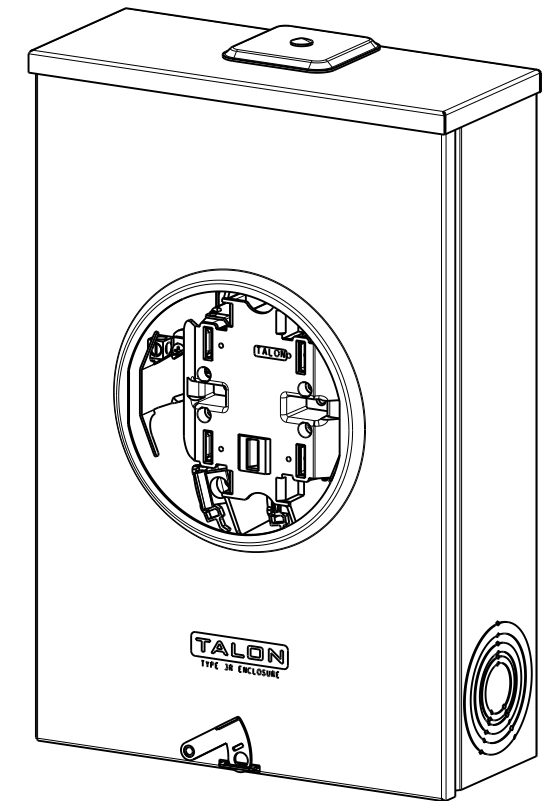

### Accessories

Meter Opening Cover Plate  
Cat No: H39968

#### RX HUB KITS

Cat No: EC38597 (1.25")  
Cat No: EC38598 (1.50")  
Cat No: EC38599 (2.00")  
Cat No: EC38600 (2.50")

#### HUB COVER PLATE

Cat No: H38595-1

**TALON**  
**Meter Socket**

Description:  
**200A Cont, 5 Jaw, HQ5, 600V AC,  
Painted G90 Steel**