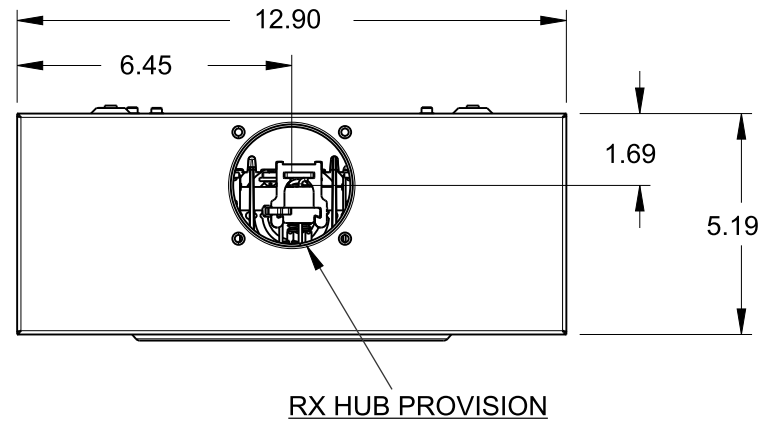

## Features and Ratings

- Ringless Type Meter Socket
- 200A Continuous, 250A Max.
- Outdoor Enclosure (NEMA Type 3R)
- Painted G90 STEEL
- 1 Phase, 3 Wire, 600V AC
- 5 Jaw, 6 O'clock 5th Jaw
- HQ Clamp Jaw Lever Bypass Meter Socket
- For Overhead or Underground Service
- RX Hub Opening With Coverplate Installed
- Two Ground Lugs

#### RX HUB KITS

Cat No: EC38597 (1.25")  
Cat No: EC38598 (1.50")  
Cat No: EC38599 (2.00")  
Cat No: EC38600 (2.50")

### Lugs, Wire Sizes and Torques

LOCATION	LUG SIZE	TORQUE
LINE*	#6-350 kcmil	275 LB-IN
LOAD*	#6-350 kcmil	275 LB-IN
NEUTRAL*	#6-350 kcmil	275 LB-IN
GROUND	#14-2	45 LB-IN

\* External Hex drive 1/2"  
\* Internal Hex drive 5/16"

**TALON**  
**Meter Socket**

Description:  
**200A Cont, 5 Jaw, HQ5, 600V AC,  
Painted G90 Steel**