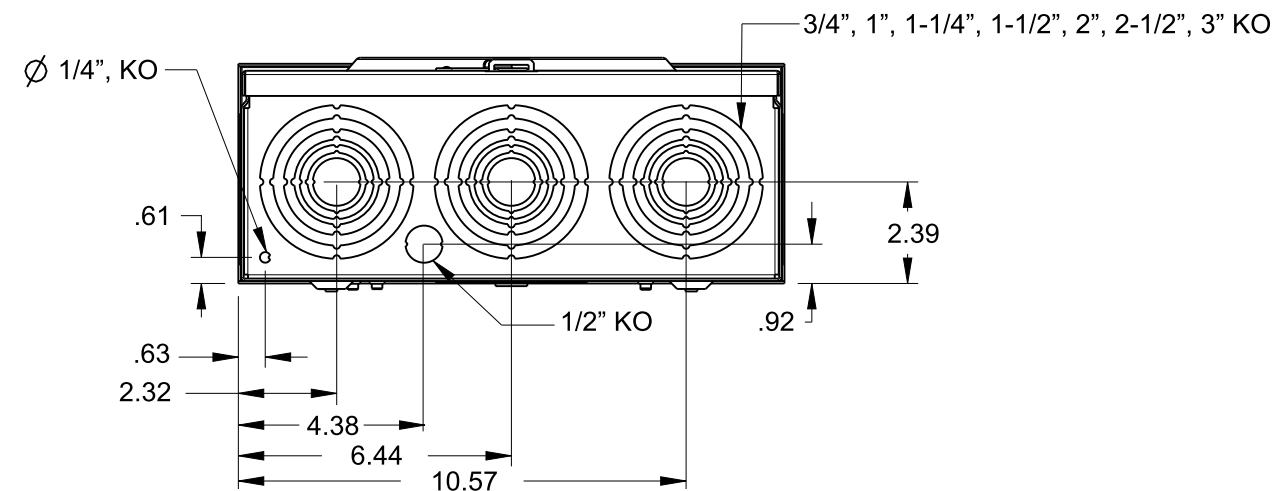

## Features and Ratings

- Ringless Type Meter Socket
- 200A Continuous, 250A Max.
- Outdoor Enclosure (NEMA Type 3R)
- Painted G90 STEEL
- 1 Phase, 3 Wire, 600V AC
- 5 Jaw, 6 O'clock 5th Jaw
- HQ Clamp Jaw Lever Bypass Meter Socket
- For Overhead or Underground Service
- RX Hub Opening With Coverplate Installed
- Two Ground Lugs

#### RX HUB KITS

Cat No: EC38597 (1.25")  
Cat No: EC38598 (1.50")  
Cat No: EC38599 (2.00")  
Cat No: EC38600 (2.50")

### Lugs, Wire Sizes and Torques

LOCATION	LUG SIZE	TORQUE
LINE*	#6-350 kcmil	275 LB-IN
LOAD*	#6-350 kcmil	275 LB-IN
NEUTRAL*	#6-350 kcmil	275 LB-IN
GROUND	#14-2	45 LB-IN

\* External Hex drive 1/2"  
\* Internal Hex drive 5/16"

**TALON**  
**Meter Socket**

Description:  
**200A Cont, 5 Jaw, HQ5, 600V AC,  
Painted G90 Steel**