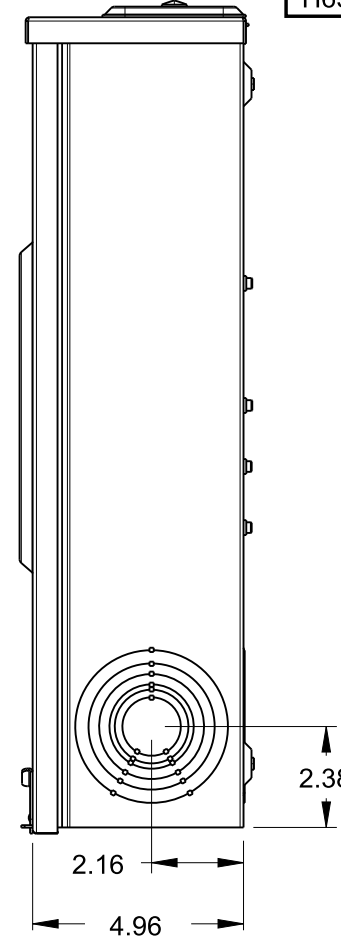

## Features and Ratings

- Ringless Type Meter Socket
- 200A Continuous, 250A Max.
- Outdoor Enclosure (NEMA Type 3R)
- Painted G90 STEEL
- 1 Phase, 3 Wire, 600V AC
- 5 Jaw, 6 O'clock 5th Jaw
- HQ Clamp Jaw Lever Bypass Meter Socket
- For Overhead or Underground Service
- RX Hub Opening With Coverplate Installed
- Two Ground Lugs

### Accessories

Meter Opening Cover Plate  
Cat No: H39968

#### HUB COVER PLATE

Cat No: H38595-1

### Lugs, Wire Sizes and Torques

LOCATION	LUG SIZE	TORQUE
LINE*	#6-350 kcmil	275 LB-IN
LOAD*	#6-350 kcmil	275 LB-IN
NEUTRAL*	#6-350 kcmil	275 LB-IN
GROUND	#14-2	45 LB-IN

\* External Hex drive 1/2"  
\* Internal Hex drive 5/16"