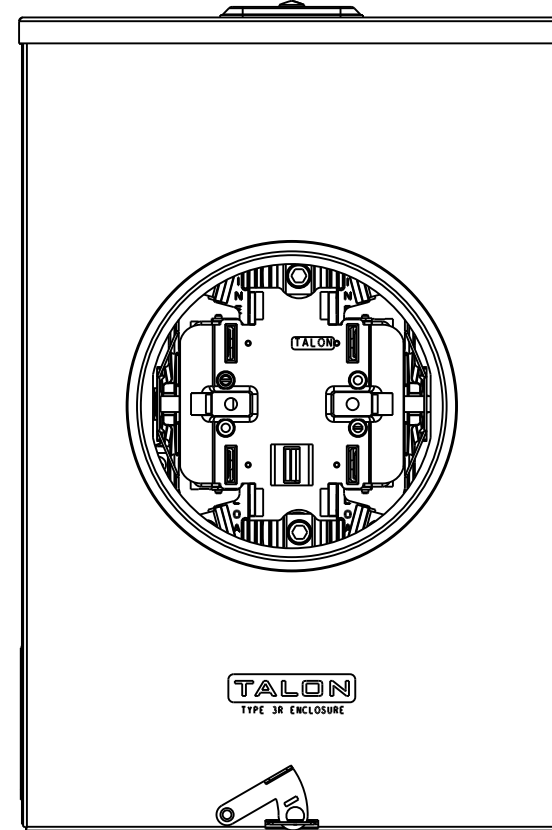

## Features and Ratings

- Ringless Type Meter Socket
- 200A Continuous, 250A Max.
- Outdoor Enclosure (NEMA Type 3R)
- Painted G90 STEEL
- 1 Phase, 3 Wire, 600V AC
- 5 Jaw, 6 O'clock 5th Jaw
- HQ Clamp Jaw Lever Bypass Meter Socket
- For Overhead or Underground Service
- RX Hub Opening With Coverplate Installed
- Two Ground Lugs

### Accessories

Meter Opening Cover Plate  
Cat No: H39968

#### HUB COVER PLATE

Cat No: H38595-1

**TALON**  
**Meter Socket**

Description:  
**200A Cont, 5 Jaw, HQ5, 600V AC,  
Painted G90 Steel**