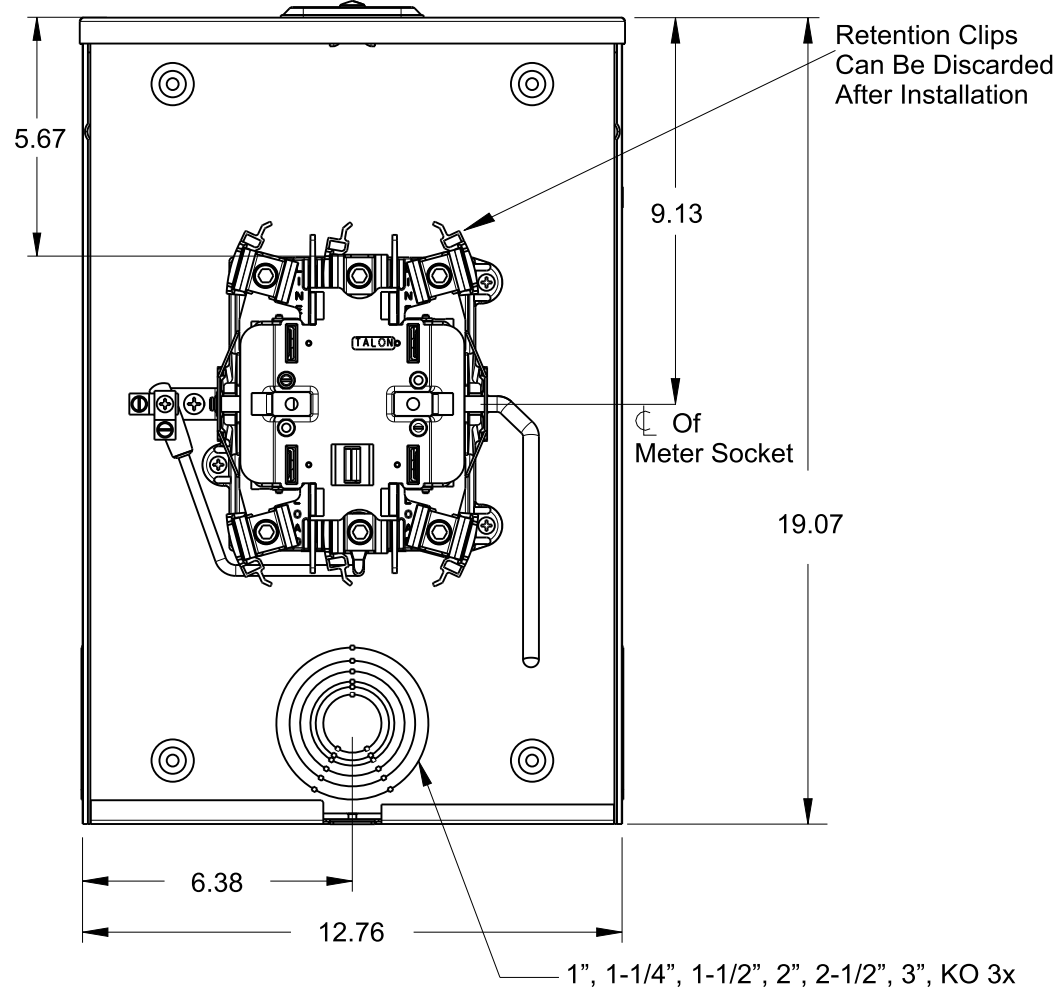

## Features and Ratings

- Ringless Type Meter Socket
- 200A Continuous, 250A Max.
- Outdoor Enclosure (NEMA Type 3R)
- Painted G90 STEEL
- 1 Phase, 3 Wire, 600V AC
- 5 Jaw, 6 O'clock 5th Jaw
- HQ Clamp Jaw Lever Bypass Meter Socket
- For Overhead or Underground Service
- RX Hub Opening With Coverplate Installed
- Two Ground Lugs

### Accessories

Meter Opening Cover Plate  
Cat No: H39968

#### RX HUB KITS

Cat No: EC38597 (1.25")  
Cat No: EC38598 (1.50")  
Cat No: EC38599 (2.00")  
Cat No: EC38600 (2.50")

**TALON**  
**Meter Socket**

Description:  
**200A Cont, 5 Jaw, HQ5, 600V AC,  
Painted G90 Steel**