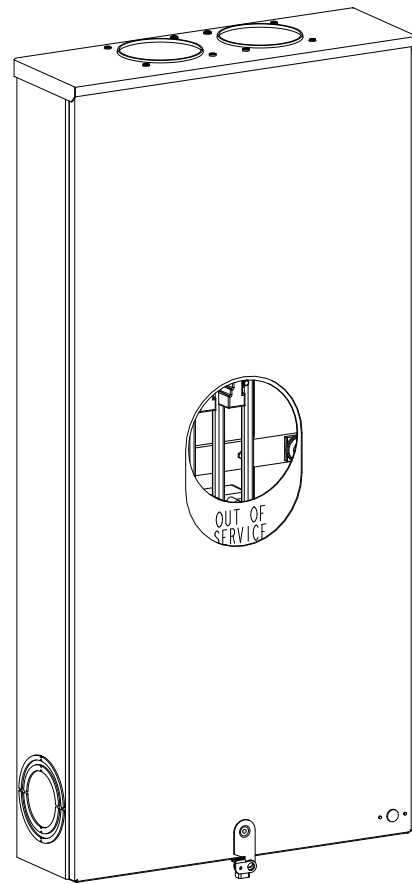

Catalog Number: 9817-9564

Features and Ratings

- Ringless Type Meter Socket
- 480A Continuous, 600A Max., 600V AC
- Outdoor Enclosure (NEMA Type 3R)
- Painted G90 Steel Enclosure
- 3 Phase, Commercial/Industrial Socket
- Meter Socket Type K-7T
- For Overhead & Underground Service
- Two Large Hub Openings
- 7/8" Barrel Lock Provision w/Bracket

(2) TYPE HD (LARGE) HUB OPENINGS

Accessories

CONDUIT HUBS (HD Type)	
TRADE SIZE	CATALOG No.
3 INCH	EC56856 or H56856-2
3-1/2 INCH	EC56857 or H56857-2
4 INCH	EC56858 or H56858-2
Hub Cover Plate	EC56933 or H56933S

CONNECTOR	PART No.	HEX DRIVE	WIRE SIZE	TORQUE
LINE	56427-M	3/8"	(2)#2 - 500 kcmil	375 IN-LBS.
LOAD	56732-M	3/8"	(2)#4 - 500 kcmil	375 IN-LBS.
NEUTRAL	56732-M	3/8"	(2)#4 - 500 kcmil	375 IN-LBS.
LINE/LOAD/NEUT	68752-1	5/16"	(3)#6 - 250 kcmil	275 IN-LBS.
GROUND*	56734	5/16"	#6 - 250 kcmil	275 IN-LBS.

*Factory Installed

VIEW SHOWN WITH COVER REMOVED

© 2016 Copyright Siemens Industry, Inc.

TALON
Meter Socket

Description: **480A Cont, 4 Terminal, K-7T, 600V AC, Painted Steel Enclosure**

JEL 2/1/16 | DO NOT SCALE DRAWING | Dwg No: **9817-9564**