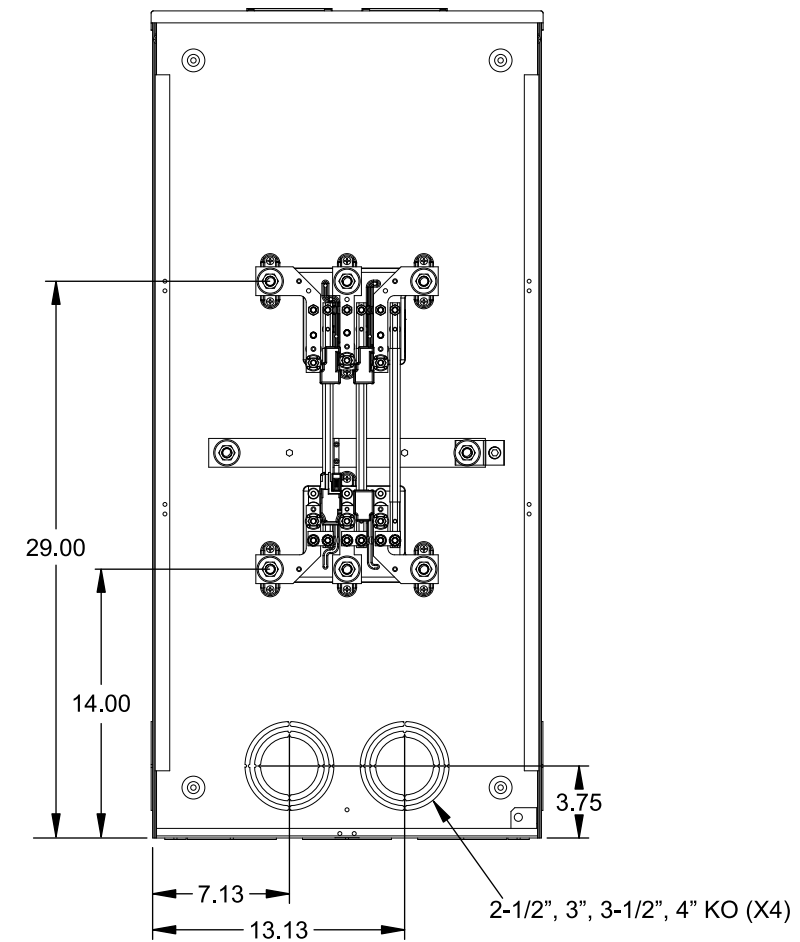

Catalog Number: 9817-9564

Features and Ratings

- Ringless Type Meter Socket
- 480A Continuous, 600A Max., 600V AC
- Outdoor Enclosure (NEMA Type 3R)
- Painted G90 Steel Enclosure
- 3 Phase, Commercial/Industrial Socket
- Meter Socket Type K-7T
- For Overhead & Underground Service
- Two Large Hub Openings
- 7/8" Barrel Lock Provision w/Bracket

(2) TYPE HD (LARGE) HUB OPENINGS

Accessories

CONDUIT HUBS (HD Type)	
TRADE SIZE	CATALOG No.
3 INCH	EC56856 or H56856-2
3-1/2 INCH	EC56857 or H56857-2
4 INCH	EC56858 or H56858-2
Hub Cover Plate	EC56933 or H56933S

CONNECTOR	PART No.	HEX DRIVE	WIRE SIZE	TORQUE
LINE	56427-M	3/8"	(2)#2 - 500 kcmil	375 IN-LBS.
LOAD	56732-M	3/8"	(2)#4 - 500 kcmil	375 IN-LBS.
NEUTRAL	56732-M	3/8"	(2)#4 - 500 kcmil	375 IN-LBS.
LINE/LOAD/NEUT	68752-1	5/16"	(3)#6 - 250 kcmil	275 IN-LBS.
GROUND*	56734	5/16"	#6 - 250 kcmil	275 IN-LBS.

*Factory Installed

VIEW SHOWN WITH COVER REMOVED

© 2016 Copyright Siemens Industry, Inc.

TALON
Meter Socket

Description: **480A Cont, 4 Terminal, K-7T, 600V AC, Painted Steel Enclosure**

JEL 2/1/16 | DO NOT SCALE DRAWING | Dwg No: **9817-9564**