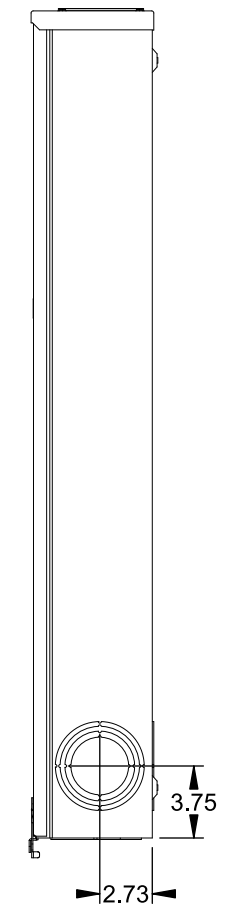

Catalog Number: 9817-9564

Features and Ratings

- Ringless Type Meter Socket
- 480A Continuous, 600A Max., 600V AC
- Outdoor Enclosure (NEMA Type 3R)
- Painted G90 Steel Enclosure
- 3 Phase, Commercial/Industrial Socket
- Meter Socket Type K-7T
- For Overhead & Underground Service
- Two Large Hub Openings
- 7/8" Barrel Lock Provision w/Bracket

(2) TYPE HD (LARGE) HUB OPENINGS

Accessories

CONDUIT HUBS (HD Type)	
TRADE SIZE	CATALOG No.
3 INCH	EC56856 or H56856-2
3-1/2 INCH	EC56857 or H56857-2
4 INCH	EC56858 or H56858-2
Hub Cover Plate	EC56933 or H56933S

CONNECTOR	PART No.	HEX DRIVE	WIRE SIZE	TORQUE
LINE	56427-M	3/8"	(2)#2 - 500 kcmil	375 IN-LBS.
LOAD	56732-M	3/8"	(2)#4 - 500 kcmil	375 IN-LBS.
NEUTRAL	56732-M	3/8"	(2)#4 - 500 kcmil	375 IN-LBS.
LINE/LOAD/NEUT	68752-1	5/16"	(3)#6 - 250 kcmil	275 IN-LBS.
GROUND*	56734	5/16"	#6 - 250 kcmil	275 IN-LBS.

*Factory Installed

VIEW SHOWN WITH COVER REMOVED

© 2016 Copyright Siemens Industry, Inc.

TALON
Meter Socket

Description: **480A Cont, 4 Terminal, K-7T, 600V AC, Painted Steel Enclosure**

JEL 2/1/16 | DO NOT SCALE DRAWING | Dwg No: **9817-9564**