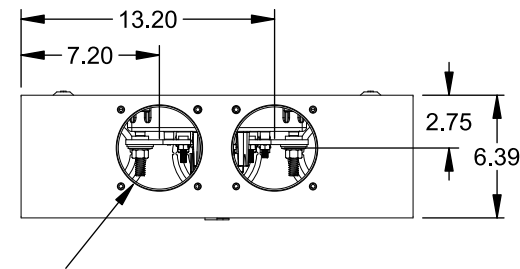

Catalog Number: 9817-9564

Features and Ratings

- Ringless Type Meter Socket
- 480A Continuous, 600A Max., 600V AC
- Outdoor Enclosure (NEMA Type 3R)
- Painted G90 Steel Enclosure
- 3 Phase, Commercial/Industrial Socket
- Meter Socket Type K-7T
- For Overhead & Underground Service
- Two Large Hub Openings
- 7/8" Barrel Lock Provision w/Bracket

(2) TYPE HD (LARGE) HUB OPENINGS

Accessories

CONDUIT HUBS (HD Type)	
TRADE SIZE	CATALOG No.
3 INCH	EC56856 or H56856-2
3-1/2 INCH	EC56857 or H56857-2
4 INCH	EC56858 or H56858-2
Hub Cover Plate	EC56933 or H56933S

CONNECTOR	PART No.	HEX DRIVE	WIRE SIZE	TORQUE
LINE	56427-M	3/8"	(2)#2 - 500 kcmil	375 IN-LBS.
LOAD	56732-M	3/8"	(2)#4 - 500 kcmil	375 IN-LBS.
NEUTRAL	56732-M	3/8"	(2)#4 - 500 kcmil	375 IN-LBS.
LINE/LOAD/NEUT	68752-1	5/16"	(3)#6 - 250 kcmil	275 IN-LBS.
GROUND*	56734	5/16"	#6 - 250 kcmil	275 IN-LBS.

*Factory Installed

VIEW SHOWN WITH COVER REMOVED

© 2016 Copyright Siemens Industry, Inc.

TALON
Meter Socket

Description: **480A Cont, 4 Terminal, K-7T, 600V AC, Painted Steel Enclosure**

JEL 2/1/16 | DO NOT SCALE DRAWING | Dwg No: **9817-9564**