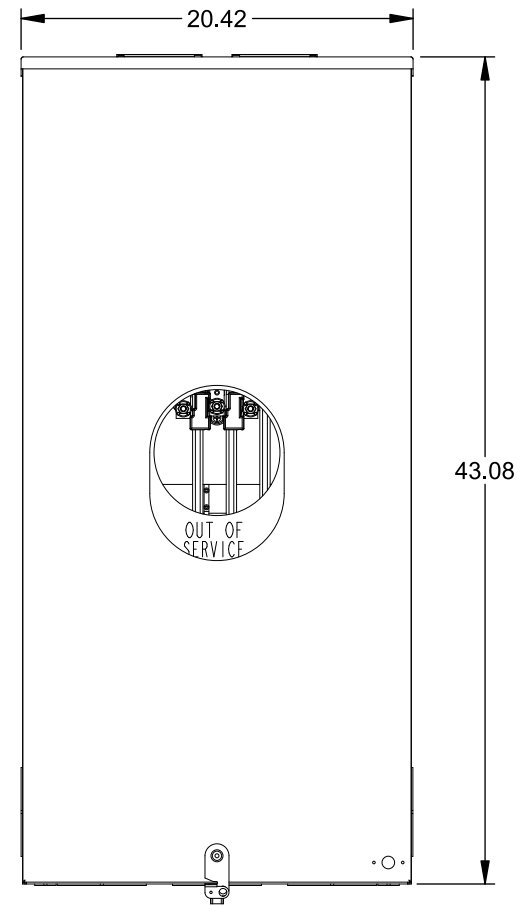

Catalog Number: 9817-9564

Features and Ratings

- Ringless Type Meter Socket
- 480A Continuous, 600A Max., 600V AC
- Outdoor Enclosure (NEMA Type 3R)
- Painted G90 Steel Enclosure
- 3 Phase, Commercial/Industrial Socket
- Meter Socket Type K-7T
- For Overhead & Underground Service
- Two Large Hub Openings
- 7/8" Barrel Lock Provision w/Bracket

(2) TYPE HD (LARGE) HUB OPENINGS

Accessories

CONDUIT HUBS (HD Type)	
TRADE SIZE	CATALOG No.
3 INCH	EC56856 or H56856-2
3-1/2 INCH	EC56857 or H56857-2
4 INCH	EC56858 or H56858-2
Hub Cover Plate	EC56933 or H56933S

CONNECTOR	PART No.	HEX DRIVE	WIRE SIZE	TORQUE
LINE	56427-M	3/8"	(2)#2 - 500 kcmil	375 IN-LBS.
LOAD	56732-M	3/8"	(2)#4 - 500 kcmil	375 IN-LBS.
NEUTRAL	56732-M	3/8"	(2)#4 - 500 kcmil	375 IN-LBS.
LINE/LOAD/NEUT	68752-1	5/16"	(3)#6 - 250 kcmil	275 IN-LBS.
GROUND*	56734	5/16"	#6 - 250 kcmil	275 IN-LBS.

*Factory Installed

VIEW SHOWN WITH COVER REMOVED

© 2016 Copyright Siemens Industry, Inc.

TALON
Meter Socket

Description: **480A Cont, 4 Terminal, K-7T, 600V AC, Painted Steel Enclosure**

JEL 2/1/16 | DO NOT SCALE DRAWING | Dwg No: **9817-9564**