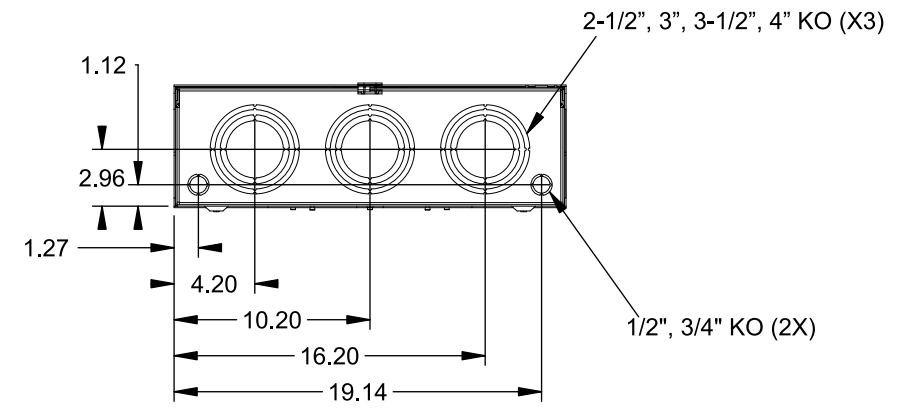

Catalog Number: 9817-9564

Features and Ratings

- Ringless Type Meter Socket
- 480A Continuous, 600A Max., 600V AC
- Outdoor Enclosure (NEMA Type 3R)
- Painted G90 Steel Enclosure
- 3 Phase, Commercial/Industrial Socket
- Meter Socket Type K-7T
- For Overhead & Underground Service
- Two Large Hub Openings
- 7/8" Barrel Lock Provision w/Bracket

(2) TYPE HD (LARGE) HUB OPENINGS

Accessories

CONDUIT HUBS (HD Type)	
TRADE SIZE	CATALOG No.
3 INCH	EC56856 or H56856-2
3-1/2 INCH	EC56857 or H56857-2
4 INCH	EC56858 or H56858-2
Hub Cover Plate	EC56933 or H56933S

CONNECTOR	PART No.	HEX DRIVE	WIRE SIZE	TORQUE
LINE	56427-M	3/8"	(2)#2 - 500 kcmil	375 IN-LBS.
LOAD	56732-M	3/8"	(2)#4 - 500 kcmil	375 IN-LBS.
NEUTRAL	56732-M	3/8"	(2)#4 - 500 kcmil	375 IN-LBS.
LINE/LOAD/NEUT	68752-1	5/16"	(3)#6 - 250 kcmil	275 IN-LBS.
GROUND*	56734	5/16"	#6 - 250 kcmil	275 IN-LBS.

*Factory Installed

VIEW SHOWN WITH COVER REMOVED

© 2016 Copyright Siemens Industry, Inc.

TALON
Meter Socket

Description: **480A Cont, 4 Terminal, K-7T, 600V AC, Painted Steel Enclosure**

JEL 2/1/16 | DO NOT SCALE DRAWING | Dwg No: **9817-9564**