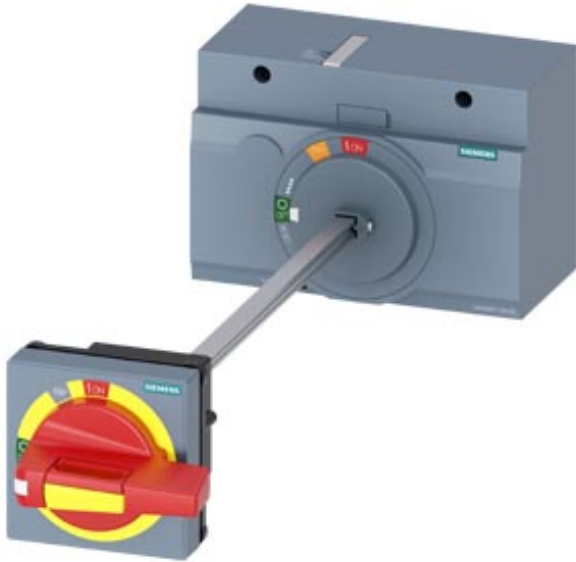

DOOR MOUNTED ROTARY OPERATOR EMERGENCY-OFF
 NEMA TYPE 1, 3R, 12 WITH DOOR INTERLOCKING AND DOOR-
 OPEN POSITION ACCESSORY FOR 3VA6 400/600

Model	
Product brand name	SETRON
Product designation	Accessories
Design of the product	Door-coupling rotary operating mechanism
accessories	DOOR-COUPLING ROTARY OPERATING MECHANISM
General technical data	
Degree of protection NEMA rating	NEMA 1, 3R, 12
Mechanical Design	
Height	94 mm
Width	138 mm
Certificates	