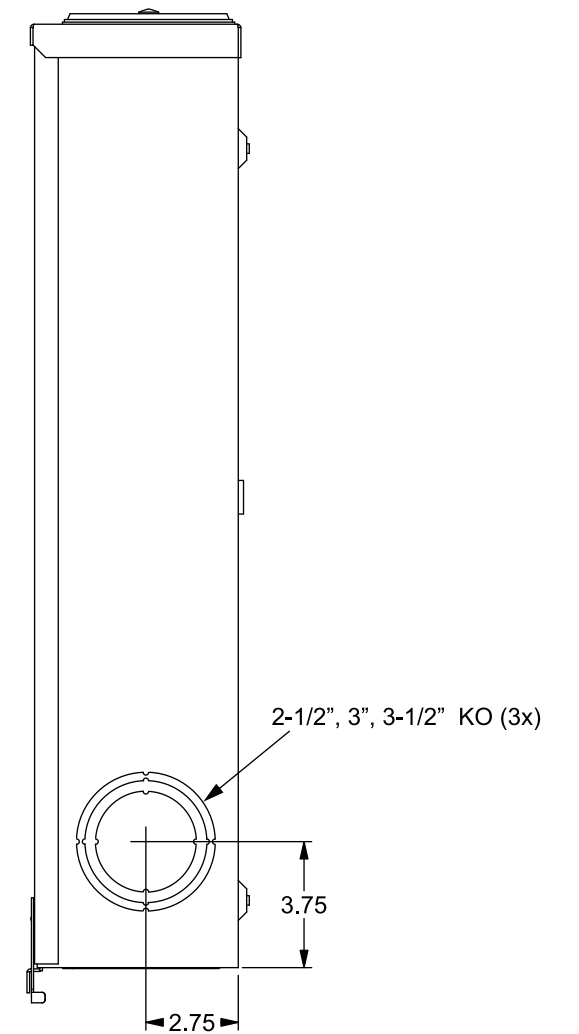

## Features and Ratings

- Ringless Type Meter Socket
- 320A Continuous, 400A Max., 600V AC
- Outdoor Enclosure (NEMA Type 3R)
- Painted G90 Steel Enclosure
- 1 Phase, 3 Wire, Commercial Socket
- 5 Jaw Meter Socket
- Meter Socket Type HQ-5DT
- For Overhead & Underground Service
- HD Type Hub Opening, Cover Plate Included
- Lever Bypass

TYPE HD (LARGE) HUB OPENING WITH COVERPLATE INSTALLED

CL OF METER SOCKET

VIEW SHOWN WITH COVER REMOVED

## Accessories

CONDUIT HUBS (HD Type)	
TRADE SIZE	CATALOG No.
3 INCH	EC56856 or H56856-2
3-1/2 INCH	EC56857 or H56857-2
4 INCH	EC56858 or H56858-2
Hub Cover Plate	EC56933 or H56933S

Meter Opening Cover Plate  
Cat No: H659-0162

## Connectors, Wire Sizes and Torques

CONNECTOR	PART No.	WIRE SIZE	TORQUE
LINE	60162	#4-600 (2) 1/0-250 MCM	500 IN-LBS.
LOAD/NEUTRAL	56732	(2)#4-350 MCM	275 IN-LBS.
GROUND	67754	#14 - 2/0 AWG	50 IN-LBS.