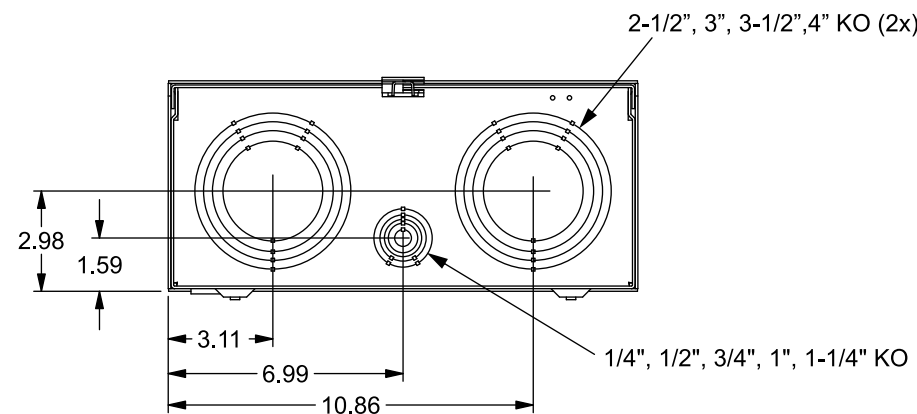

## Features and Ratings

- Ringless Type Meter Socket
- 320A Continuous, 400A Max., 600V AC
- Outdoor Enclosure (NEMA Type 3R)
- Painted G90 Steel Enclosure
- 1 Phase, 3 Wire, Commercial Socket
- 5 Jaw Meter Socket
- Meter Socket Type HQ-5DT
- For Overhead & Underground Service
- HD Type Hub Opening, Cover Plate Included
- Lever Bypass

TYPE HD (LARGE) HUB OPENING WITH COVERPLATE INSTALLED

CL OF METER SOCKET

VIEW SHOWN WITH COVER REMOVED

## Accessories

CONDUIT HUBS (HD Type)	
TRADE SIZE	CATALOG No.
3 INCH	EC56856 or H56856-2
3-1/2 INCH	EC56857 or H56857-2
4 INCH	EC56858 or H56858-2
Hub Cover Plate	EC56933 or H56933S

Meter Opening Cover Plate  
Cat No: H659-0162

## Connectors, Wire Sizes and Torques

CONNECTOR	PART No.	WIRE SIZE	TORQUE
LINE	60162	#4-600 (2) 1/0-250 MCM	500 IN-LBS.
LOAD/NEUTRAL	56732	(2)#4-350 MCM	275 IN-LBS.
GROUND	67754	#14 - 2/0 AWG	50 IN-LBS.