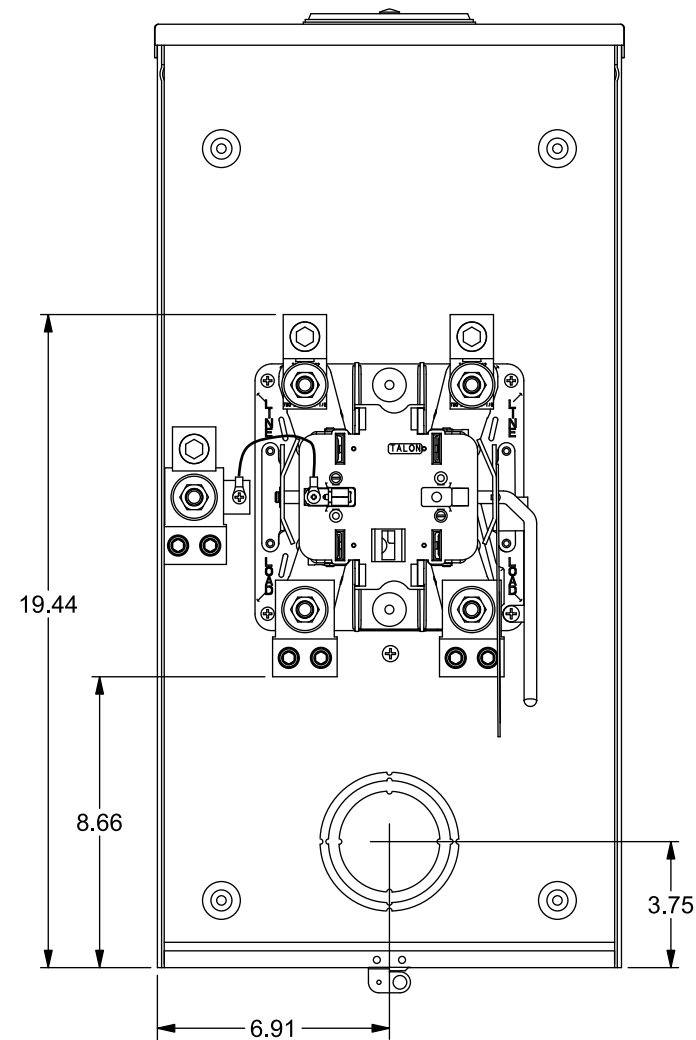

TYPE HD (LARGE) HUB OPENING WITH COVERPLATE INSTALLED

CL OF METER SOCKET

VIEW SHOWN WITH COVER REMOVED

## Accessories

CONDUIT HUBS (HD Type)	
TRADE SIZE	CATALOG No.
3 INCH	EC56856 or H56856-2
3-1/2 INCH	EC56857 or H56857-2
4 INCH	EC56858 or H56858-2
Hub Cover Plate	EC56933 or H56933S

Meter Opening Cover Plate  
Cat No: H659-0162

## Connectors, Wire Sizes and Torques

CONNECTOR	PART No.	WIRE SIZE	TORQUE
LINE	60162	#4-600 (2) 1/0-250 MCM	500 IN-LBS.
LOAD/NEUTRAL	56732	(2)#4-350 MCM	275 IN-LBS.
GROUND	67754	#14 - 2/0 AWG	50 IN-LBS.

© 2017 Copyright Siemens Industry, Inc.

**TALON**

**Meter Socket**

Description: **320A Cont, 7 Jaw, HQ-5DT, 600V AC, Painted Steel Enclosure**

KAM 12/11/17 DO NOT SCALE DRAWING Dwg No: **47705-82KC**