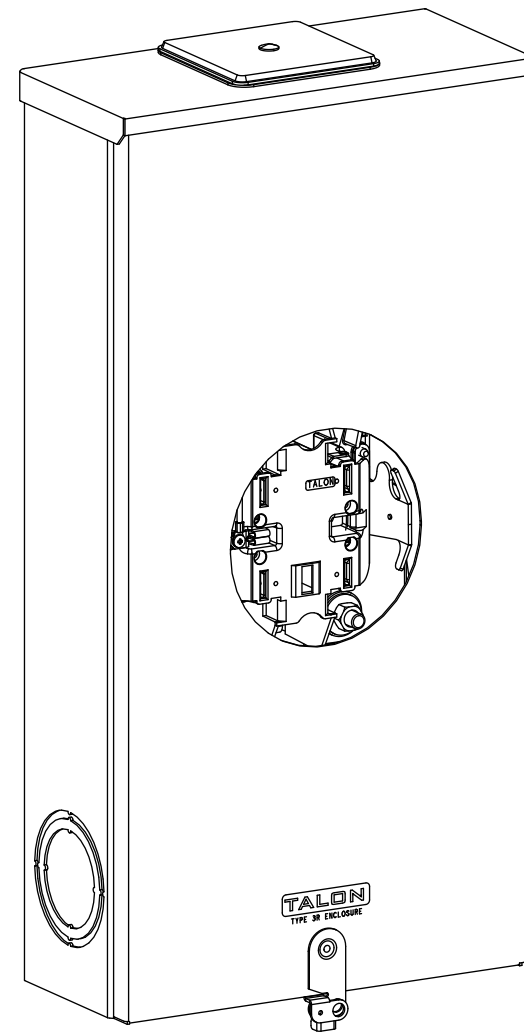

# Catalog Number: 47705-82KC

## Features and Ratings

- Ringless Type Meter Socket
- 320A Continuous, 400A Max., 600V AC
- Outdoor Enclosure (NEMA Type 3R)
- Painted G90 Steel Enclosure
- 1 Phase, 3 Wire, Commercial Socket
- 5 Jaw Meter Socket
- Meter Socket Type HQ-5DT
- For Overhead & Underground Service
- HD Type Hub Opening, Cover Plate Included
- Lever Bypass

TYPE HD (LARGE) HUB OPENING WITH COVERPLATE INSTALLED

CL OF METER SOCKET

VIEW SHOWN WITH COVER REMOVED

## Accessories

CONDUIT HUBS (HD Type)	
TRADE SIZE	CATALOG No.
3 INCH	EC56856 or H56856-2
3-1/2 INCH	EC56857 or H56857-2
4 INCH	EC56858 or H56858-2
Hub Cover Plate	EC56933 or H56933S

Meter Opening Cover Plate  
Cat No: H659-0162