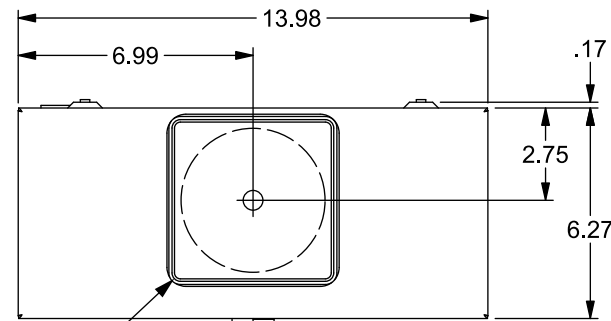

## Features and Ratings

- Ringless Type Meter Socket
- 320A Continuous, 400A Max., 600V AC
- Outdoor Enclosure (NEMA Type 3R)
- Painted G90 Steel Enclosure
- 1 Phase, 3 Wire, Commercial Socket
- 5 Jaw Meter Socket
- Meter Socket Type HQ-5DT
- For Overhead & Underground Service
- HD Type Hub Opening, Cover Plate Included
- Lever Bypass

TYPE HD (LARGE) HUB OPENING WITH COVERPLATE INSTALLED

CL OF METER SOCKET

VIEW SHOWN WITH COVER REMOVED

## Accessories

CONDUIT HUBS (HD Type)	
TRADE SIZE	CATALOG No.
3 INCH	EC56856 or H56856-2
3-1/2 INCH	EC56857 or H56857-2
4 INCH	EC56858 or H56858-2
Hub Cover Plate	EC56933 or H56933S

Meter Opening Cover Plate  
Cat No: H659-0162

## Connectors, Wire Sizes and Torques

CONNECTOR	PART No.	WIRE SIZE	TORQUE
LINE	60162	#4-600 (2) 1/0-250 MCM	500 IN-LBS.
LOAD/NEUTRAL	56732	(2)#4-350 MCM	275 IN-LBS.
GROUND	67754	#14 - 2/0 AWG	50 IN-LBS.