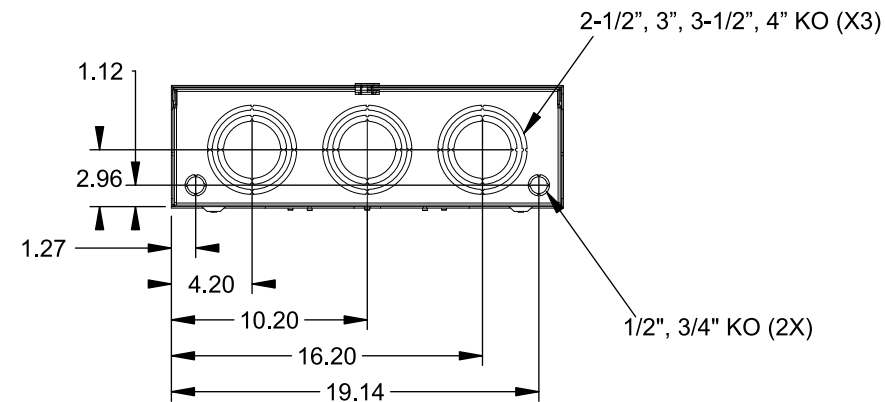

Catalog Number: 9817-9575

Features and Ratings

- Ringless Type Meter Socket
- 480A Continuous, 600A Max., 600V AC
- Outdoor Enclosure (NEMA Type 3R)
- Painted G90 Steel Enclosure
- 3 Phase, Commercial/Industrial Socket
- Meter Socket Type K-7T
- For Overhead & Underground Service
- Two Large Hub Openings, HD Type Cover Plates Installed

(2) TYPE HD (LARGE) HUB OPENINGS COVER PLATES INSTALLED

VIEW SHOWN WITH COVER REMOVED

Accessories

CONDUIT HUBS (HD Type)	
TRADE SIZE	CATALOG No.
3 INCH	EC56856 or H56856-2
3-1/2 INCH	EC56857 or H56857-2
4 INCH	EC56858 or H56858-2
Hub Cover Plate	EC56933 or H56933S

CONNECTOR	PART No.	HEX DRIVE	WIRE SIZE	TORQUE
LINE*	56427-M	3/8"	(2)#2 - 500 kcmil	375 IN-LBS.
LINE/LOAD*	56732-M	3/8"	(2)#4 - 500 kcmil	375 IN-LBS.
NEUTRAL*	56732-M	3/8"	(2)#4 - 500 kcmil	375 IN-LBS.
LINE/LOAD/NEUT	68752-1	5/16"	(3)#6 - 250 kcmil	275 IN-LBS.
GROUND*	56734	5/16"	#6 - 250 kcmil	275 IN-LBS.

*Factory Installed

© 2016 Copyright Siemens Industry, Inc.

TALON

Meter Socket

Description: **480A Cont, 4 Terminal, K-7T, 600V AC, Painted Steel Enclosure**

JEL 2/1/16 | DO NOT SCALE DRAWING | Dwg No: **9817-9575**