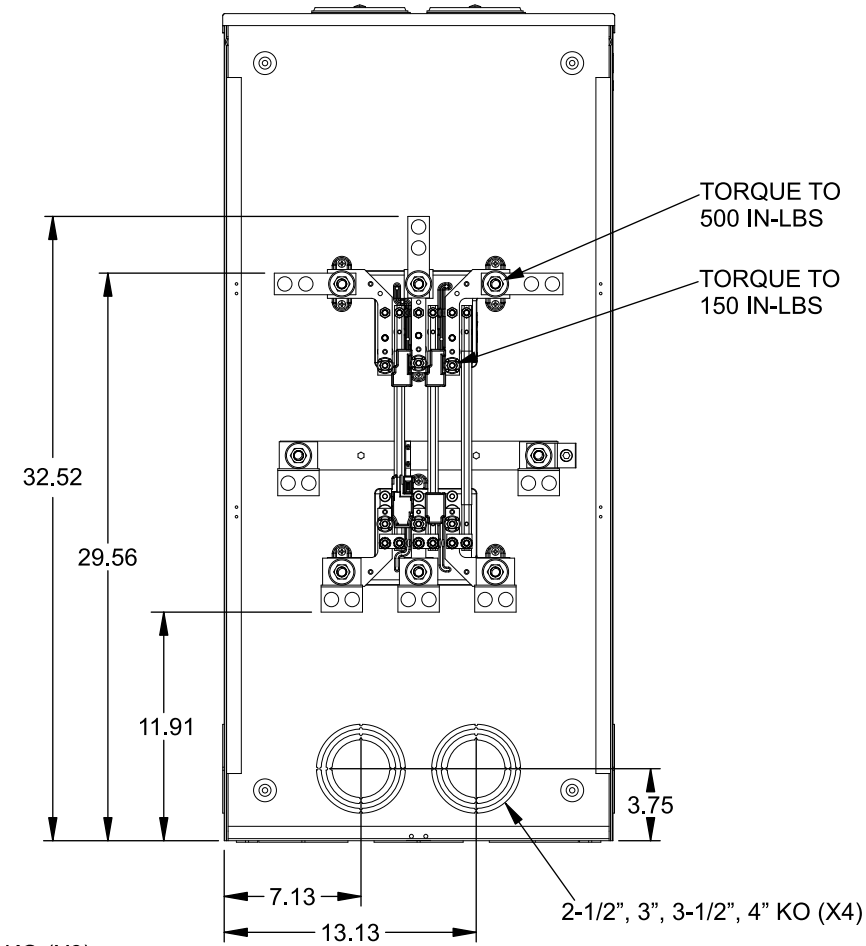

Catalog Number: 9817-9575

Features and Ratings

- Ringless Type Meter Socket
- 480A Continuous, 600A Max., 600V AC
- Outdoor Enclosure (NEMA Type 3R)
- Painted G90 Steel Enclosure
- 3 Phase, Commercial/Industrial Socket
- Meter Socket Type K-7T
- For Overhead & Underground Service
- Two Large Hub Openings, HD Type Cover Plates Installed

(2) TYPE HD (LARGE) HUB OPENINGS COVER PLATES INSTALLED

VIEW SHOWN WITH COVER REMOVED

Accessories

CONDUIT HUBS (HD Type)	
TRADE SIZE	CATALOG No.
3 INCH	EC56856 or H56856-2
3-1/2 INCH	EC56857 or H56857-2
4 INCH	EC56858 or H56858-2
Hub Cover Plate	EC56933 or H56933S

CONNECTOR	PART No.	HEX DRIVE	WIRE SIZE	TORQUE
LINE*	56427-M	3/8"	(2)#2 - 500 kcmil	375 IN-LBS.
LINE/LOAD*	56732-M	3/8"	(2)#4 - 500 kcmil	375 IN-LBS.
NEUTRAL*	56732-M	3/8"	(2)#4 - 500 kcmil	375 IN-LBS.
LINE/LOAD/NEUT	68752-1	5/16"	(3)#6 - 250 kcmil	275 IN-LBS.
GROUND*	56734	5/16"	#6 - 250 kcmil	275 IN-LBS.

*Factory Installed

© 2016 Copyright Siemens Industry, Inc.

TALON

Meter Socket

Description: **480A Cont, 4 Terminal, K-7T, 600V AC, Painted Steel Enclosure**

JEL 2/1/16 | DO NOT SCALE DRAWING | Dwg No: **9817-9575**