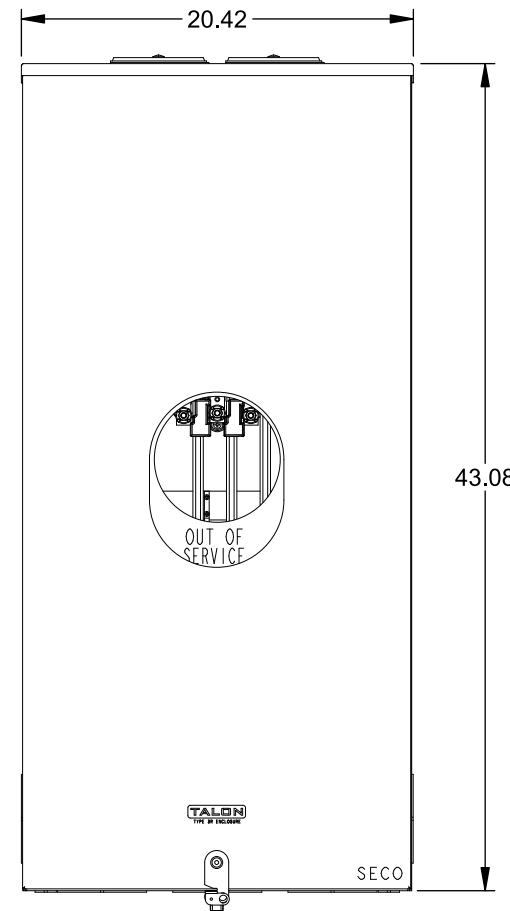

Catalog Number: 9817-9575

Features and Ratings

- Ringless Type Meter Socket
- 480A Continuous, 600A Max., 600V AC
- Outdoor Enclosure (NEMA Type 3R)
- Painted G90 Steel Enclosure
- 3 Phase, Commercial/Industrial Socket
- Meter Socket Type K-7T
- For Overhead & Underground Service
- Two Large Hub Openings, HD Type Cover Plates Installed

(2) TYPE HD (LARGE) HUB OPENINGS COVER PLATES INSTALLED

VIEW SHOWN WITH COVER REMOVED

Accessories

CONDUIT HUBS (HD Type)	
TRADE SIZE	CATALOG No.
3 INCH	EC56856 or H56856-2
3-1/2 INCH	EC56857 or H56857-2
4 INCH	EC56858 or H56858-2
Hub Cover Plate	EC56933 or H56933S

CONNECTOR	PART No.	HEX DRIVE	WIRE SIZE	TORQUE
LINE*	56427-M	3/8"	(2)#2 - 500 kcmil	375 IN-LBS.
LINE/LOAD*	56732-M	3/8"	(2)#4 - 500 kcmil	375 IN-LBS.
NEUTRAL*	56732-M	3/8"	(2)#4 - 500 kcmil	375 IN-LBS.
LINE/LOAD/NEUT	68752-1	5/16"	(3)#6 - 250 kcmil	275 IN-LBS.
GROUND*	56734	5/16"	#6 - 250 kcmil	275 IN-LBS.

*Factory Installed

© 2016 Copyright Siemens Industry, Inc.

TALON

Meter Socket

Description: **480A Cont, 4 Terminal, K-7T, 600V AC, Painted Steel Enclosure**

JEL 2/1/16 | DO NOT SCALE DRAWING | Dwg No: **9817-9575**