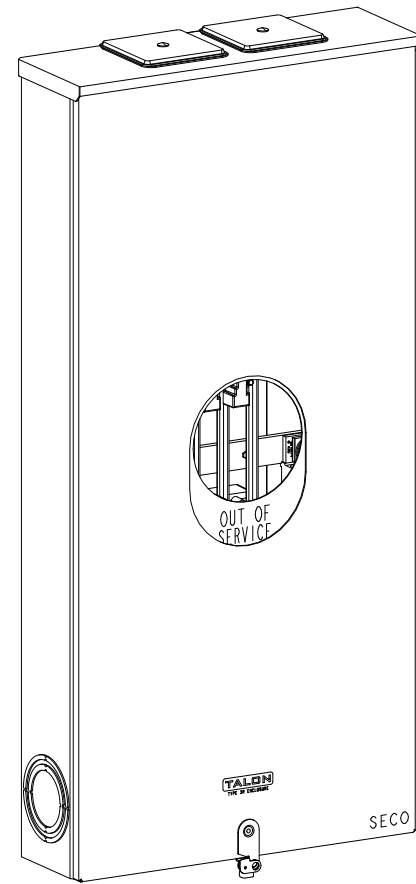

Catalog Number: 9817-9575

Features and Ratings

- Ringless Type Meter Socket
- 480A Continuous, 600A Max., 600V AC
- Outdoor Enclosure (NEMA Type 3R)
- Painted G90 Steel Enclosure
- 3 Phase, Commercial/Industrial Socket
- Meter Socket Type K-7T
- For Overhead & Underground Service
- Two Large Hub Openings, HD Type Cover Plates Installed

(2) TYPE HD (LARGE) HUB OPENINGS COVER PLATES INSTALLED

VIEW SHOWN WITH COVER REMOVED

Accessories

CONDUIT HUBS (HD Type)	
TRADE SIZE	CATALOG No.
3 INCH	EC56856 or H56856-2
3-1/2 INCH	EC56857 or H56857-2
4 INCH	EC56858 or H56858-2
Hub Cover Plate	EC56933 or H56933S

CONNECTOR	PART No.	HEX DRIVE	WIRE SIZE	TORQUE
LINE*	56427-M	3/8"	(2)#2 - 500 kcmil	375 IN-LBS.
LINE/LOAD*	56732-M	3/8"	(2)#4 - 500 kcmil	375 IN-LBS.
NEUTRAL*	56732-M	3/8"	(2)#4 - 500 kcmil	375 IN-LBS.
LINE/LOAD/NEUT	68752-1	5/16"	(3)#6 - 250 kcmil	275 IN-LBS.
GROUND*	56734	5/16"	#6 - 250 kcmil	275 IN-LBS.