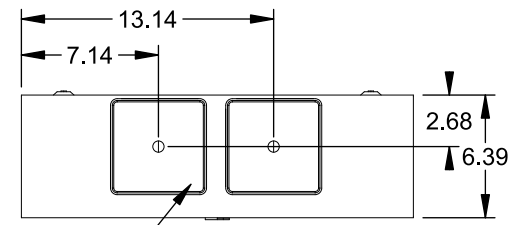

Catalog Number: 9817-9575

Features and Ratings

- Ringless Type Meter Socket
- 480A Continuous, 600A Max., 600V AC
- Outdoor Enclosure (NEMA Type 3R)
- Painted G90 Steel Enclosure
- 3 Phase, Commercial/Industrial Socket
- Meter Socket Type K-7T
- For Overhead & Underground Service
- Two Large Hub Openings, HD Type Cover Plates Installed

(2) TYPE HD (LARGE) HUB OPENINGS COVER PLATES INSTALLED

VIEW SHOWN WITH COVER REMOVED

Accessories

CONDUIT HUBS (HD Type)	
TRADE SIZE	CATALOG No.
3 INCH	EC56856 or H56856-2
3-1/2 INCH	EC56857 or H56857-2
4 INCH	EC56858 or H56858-2
Hub Cover Plate	EC56933 or H56933S

CONNECTOR	PART No.	HEX DRIVE	WIRE SIZE	TORQUE
LINE*	56427-M	3/8"	(2)#2 - 500 kcmil	375 IN-LBS.
LINE/LOAD*	56732-M	3/8"	(2)#4 - 500 kcmil	375 IN-LBS.
NEUTRAL*	56732-M	3/8"	(2)#4 - 500 kcmil	375 IN-LBS.
LINE/LOAD/NEUT	68752-1	5/16"	(3)#6 - 250 kcmil	275 IN-LBS.
GROUND*	56734	5/16"	#6 - 250 kcmil	275 IN-LBS.

*Factory Installed

© 2016 Copyright Siemens Industry, Inc.

TALON

Meter Socket

Description: **480A Cont, 4 Terminal, K-7T, 600V AC, Painted Steel Enclosure**

JEL 2/1/16 | DO NOT SCALE DRAWING | Dwg No: **9817-9575**