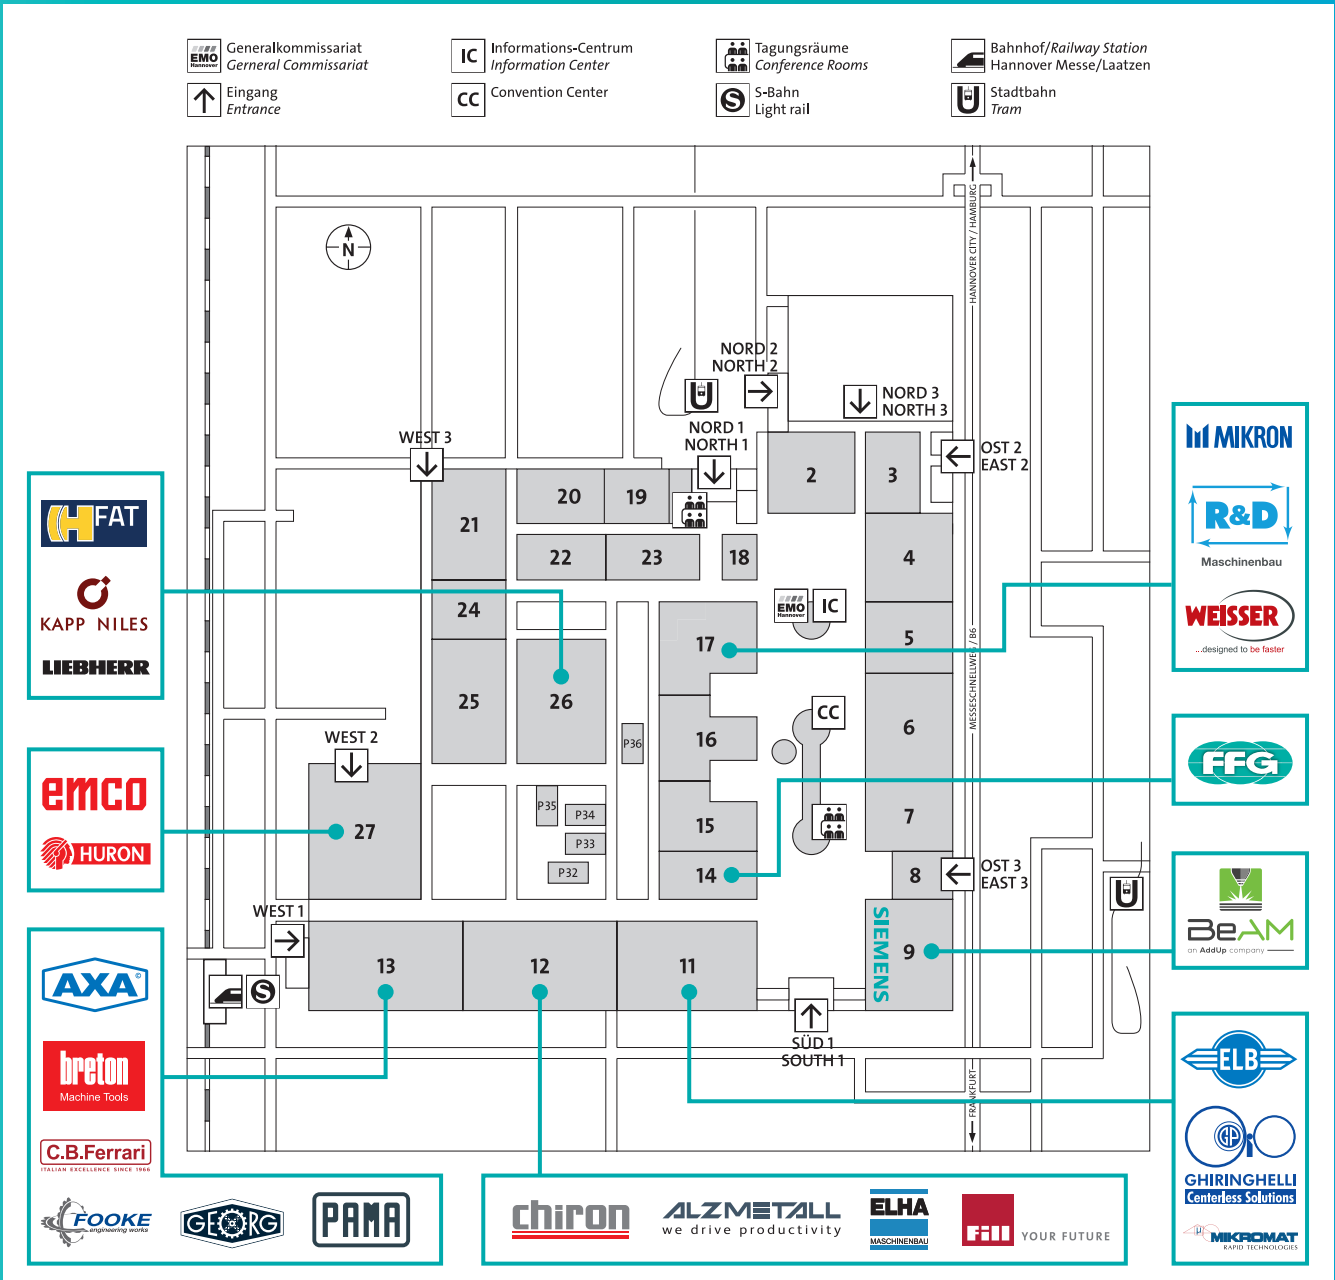

Hall 14, Booth G02

fill YOUR FUTURE

Hall 12, Booth B76

Hall 13, Booth C09

mit uns **technisch überlegen**

Hall 13, Booth A64

Hall 11, Booth F09

H FAT
FOR IMPRESSIVE PERFORMANCES

Hall 26, Booth B04

Hall 27, Booth D76

KAPP NILES

Hall 26, Booth D76

LIEBHERR

Hall 26, Booth A90

Hall 11, Booth B19

MIKRON

Hall 17, Booth C67

PAMA

Hall 13, Booth B02

Hall 17, Booth D50

WEISSER

...designed to be faster

Hall 17, Booth B26

SINUMERIK ONE at EMO 2019

Visit more than 20 SINUMERIK ONE pilot customers