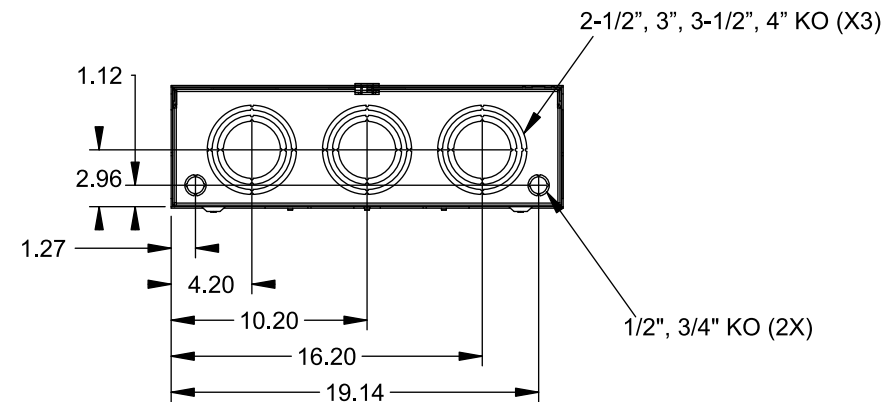

Catalog Number: 9817-8527

Features and Ratings

- Ringless Type Meter Socket
- 400A Continuous, 400A Max., 600V AC
- Outdoor Enclosure (NEMA Type 3R)
- Painted G90 Steel Enclosure
- 3 Phase, Commercial/Industrial Socket
- Meter Socket Type K-7T
- For Overhead & Underground Service
- Large Hub Opening, HD Type Cover Plate Installed
- 7/8" Barrel Lock Provision w/Bracket

VIEW SHOWN WITH COVER REMOVED

Accessories

CONDUIT HUBS (HD Type)	
TRADE SIZE	CATALOG No.
3 INCH	EC56856 or H56856-2
3-1/2 INCH	EC56857 or H56857-2
4 INCH	EC56858 or H56858-2
Hub Cover Plate	EC56933 or H56933S

CONNECTOR	PART No.	HEX DRIVE	WIRE SIZE	TORQUE
LINE	56476	1/2"	3/0 - 800 kcmil	500 IN.-LBS.
LINE	56732	5/16"	(2)#4 - 350 kcmil	275 IN.-LBS.
LOAD	56732	5/16"	(2)#4 - 350 kcmil	275 IN.-LBS.
NEUTRAL	56732	5/16"	(2)#4 - 350 kcmil	275 IN.-LBS.
GROUND	56734	5/16"	#6 - 250 kcmil	275 IN.-LBS.

*Factory Installed

© 2015 Copyright Siemens Industry, Inc.

TALON
Meter Socket

Description: **400A Cont, 4 Terminal, K-7T, 600V AC, Painted Steel Enclosure**

JEL 12/1/15 DO NOT SCALE DRAWING Dwg No: **9817-8527**