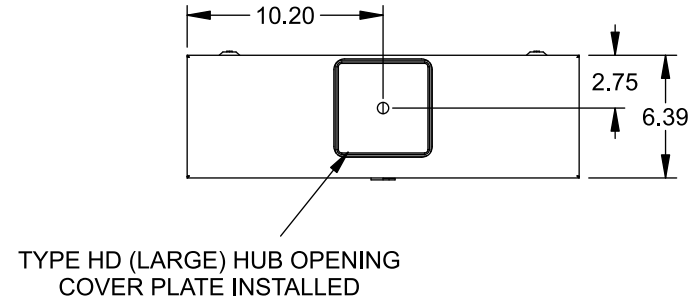

Catalog Number: 9817-8527

Features and Ratings

- Ringless Type Meter Socket
- 400A Continuous, 400A Max., 600V AC
- Outdoor Enclosure (NEMA Type 3R)
- Painted G90 Steel Enclosure
- 3 Phase, Commercial/Industrial Socket
- Meter Socket Type K-7T
- For Overhead & Underground Service
- Large Hub Opening, HD Type Cover Plate Installed
- 7/8" Barrel Lock Provision w/Bracket

VIEW SHOWN WITH COVER REMOVED

Accessories

CONDUIT HUBS (HD Type)	
TRADE SIZE	CATALOG No.
3 INCH	EC56856 or H56856-2
3-1/2 INCH	EC56857 or H56857-2
4 INCH	EC56858 or H56858-2
Hub Cover Plate	EC56933 or H56933S

CONNECTOR	PART No.	HEX DRIVE	WIRE SIZE	TORQUE
LINE	56476	1/2"	3/0 - 800 kcmil	500 IN.-LBS.
LINE	56732	5/16"	(2)#4 - 350 kcmil	275 IN.-LBS.
LOAD	56732	5/16"	(2)#4 - 350 kcmil	275 IN.-LBS.
NEUTRAL	56732	5/16"	(2)#4 - 350 kcmil	275 IN.-LBS.
GROUND	56734	5/16"	#6 - 250 kcmil	275 IN.-LBS.

*Factory Installed

© 2015 Copyright Siemens Industry, Inc.

TALON
Meter Socket

Description: **400A Cont, 4 Terminal, K-7T, 600V AC, Painted Steel Enclosure**

JEL 12/1/15 DO NOT SCALE DRAWING Dwg No: **9817-8527**