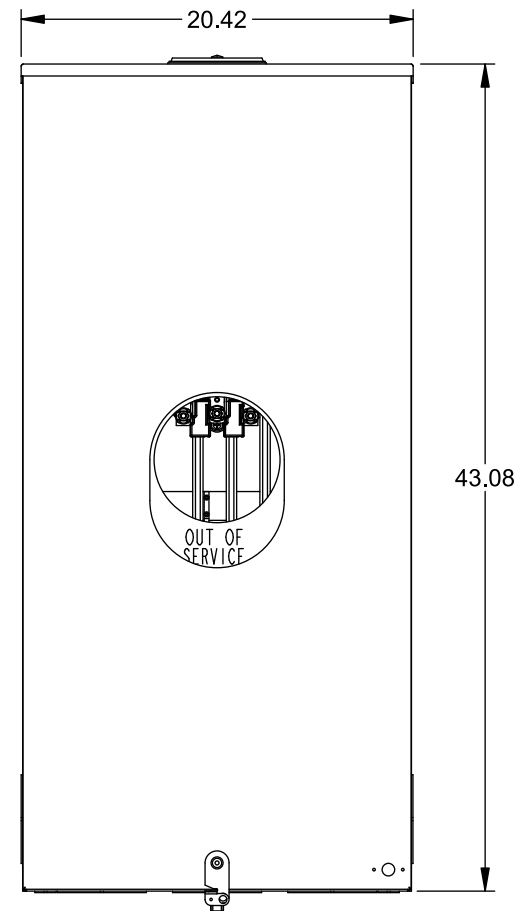

Catalog Number: 9817-8527

Features and Ratings

- Ringless Type Meter Socket
- 400A Continuous, 400A Max., 600V AC
- Outdoor Enclosure (NEMA Type 3R)
- Painted G90 Steel Enclosure
- 3 Phase, Commercial/Industrial Socket
- Meter Socket Type K-7T
- For Overhead & Underground Service
- Large Hub Opening, HD Type Cover Plate Installed
- 7/8" Barrel Lock Provision w/Bracket

VIEW SHOWN WITH COVER REMOVED

Accessories

CONDUIT HUBS (HD Type)	
TRADE SIZE	CATALOG No.
3 INCH	EC56856 or H56856-2
3-1/2 INCH	EC56857 or H56857-2
4 INCH	EC56858 or H56858-2
Hub Cover Plate	EC56933 or H56933S

CONNECTOR	PART No.	HEX DRIVE	WIRE SIZE	TORQUE
LINE	56476	1/2"	3/0 - 800 kcmil	500 IN.-LBS.
LINE	56732	5/16"	(2)#4 - 350 kcmil	275 IN.-LBS.
LOAD	56732	5/16"	(2)#4 - 350 kcmil	275 IN.-LBS.
NEUTRAL	56732	5/16"	(2)#4 - 350 kcmil	275 IN.-LBS.
GROUND	56734	5/16"	#6 - 250 kcmil	275 IN.-LBS.

*Factory Installed

© 2015 Copyright Siemens Industry, Inc.

TALON
Meter Socket

Description: **400A Cont, 4 Terminal, K-7T, 600V AC, Painted Steel Enclosure**

JEL 12/1/15 DO NOT SCALE DRAWING Dwg No: **9817-8527**