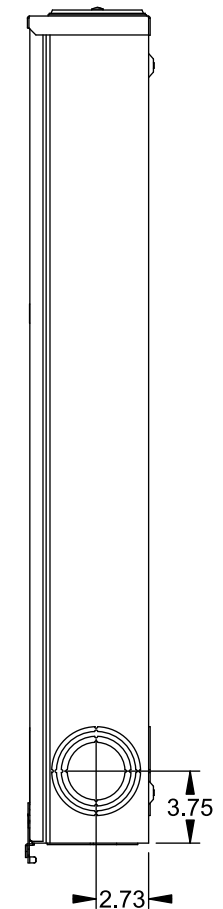

Catalog Number: 9817-8527

Features and Ratings

- Ringless Type Meter Socket
- 400A Continuous, 400A Max., 600V AC
- Outdoor Enclosure (NEMA Type 3R)
- Painted G90 Steel Enclosure
- 3 Phase, Commercial/Industrial Socket
- Meter Socket Type K-7T
- For Overhead & Underground Service
- Large Hub Opening, HD Type Cover Plate Installed
- 7/8" Barrel Lock Provision w/Bracket

VIEW SHOWN WITH COVER REMOVED

Accessories

CONDUIT HUBS (HD Type)	
TRADE SIZE	CATALOG No.
3 INCH	EC56856 or H56856-2
3-1/2 INCH	EC56857 or H56857-2
4 INCH	EC56858 or H56858-2
Hub Cover Plate	EC56933 or H56933S

CONNECTOR	PART No.	HEX DRIVE	WIRE SIZE	TORQUE
LINE	56476	1/2"	3/0 - 800 kcmil	500 IN.-LBS.
LINE	56732	5/16"	(2)#4 - 350 kcmil	275 IN.-LBS.
LOAD	56732	5/16"	(2)#4 - 350 kcmil	275 IN.-LBS.
NEUTRAL	56732	5/16"	(2)#4 - 350 kcmil	275 IN.-LBS.
GROUND	56734	5/16"	#6 - 250 kcmil	275 IN.-LBS.

*Factory Installed

© 2015 Copyright Siemens Industry, Inc.

TALON
Meter Socket

Description: **400A Cont, 4 Terminal, K-7T, 600V AC, Painted Steel Enclosure**

JEL 12/1/15 DO NOT SCALE DRAWING Dwg No: **9817-8527**