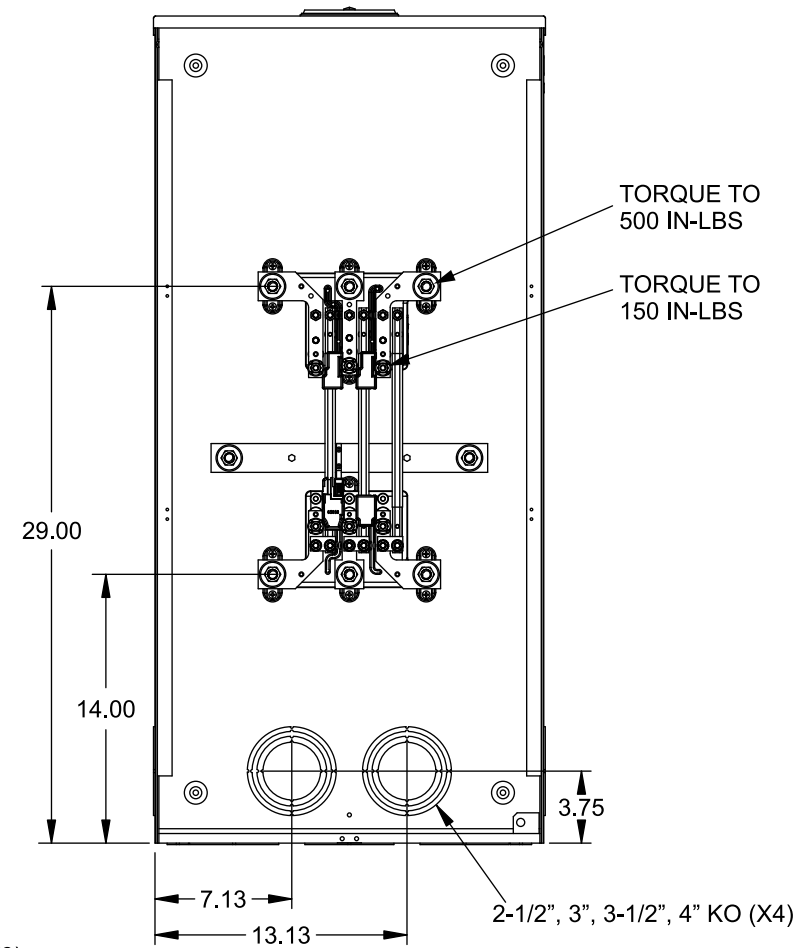

Catalog Number: 9817-8527

Features and Ratings

- Ringless Type Meter Socket
- 400A Continuous, 400A Max., 600V AC
- Outdoor Enclosure (NEMA Type 3R)
- Painted G90 Steel Enclosure
- 3 Phase, Commercial/Industrial Socket
- Meter Socket Type K-7T
- For Overhead & Underground Service
- Large Hub Opening, HD Type Cover Plate Installed
- 7/8" Barrel Lock Provision w/Bracket

VIEW SHOWN WITH COVER REMOVED

Accessories

CONDUIT HUBS (HD Type)	
TRADE SIZE	CATALOG No.
3 INCH	EC56856 or H56856-2
3-1/2 INCH	EC56857 or H56857-2
4 INCH	EC56858 or H56858-2
Hub Cover Plate	EC56933 or H56933S

CONNECTOR	PART No.	HEX DRIVE	WIRE SIZE	TORQUE
LINE	56476	1/2"	3/0 - 800 kcmil	500 IN.-LBS.
LINE	56732	5/16"	(2)#4 - 350 kcmil	275 IN.-LBS.
LOAD	56732	5/16"	(2)#4 - 350 kcmil	275 IN.-LBS.
NEUTRAL	56732	5/16"	(2)#4 - 350 kcmil	275 IN.-LBS.
GROUND	56734	5/16"	#6 - 250 kcmil	275 IN.-LBS.

*Factory Installed

© 2015 Copyright Siemens Industry, Inc.

TALON
Meter Socket

Description: **400A Cont, 4 Terminal, K-7T, 600V AC, Painted Steel Enclosure**

JEL 12/1/15 DO NOT SCALE DRAWING Dwg No: **9817-8527**