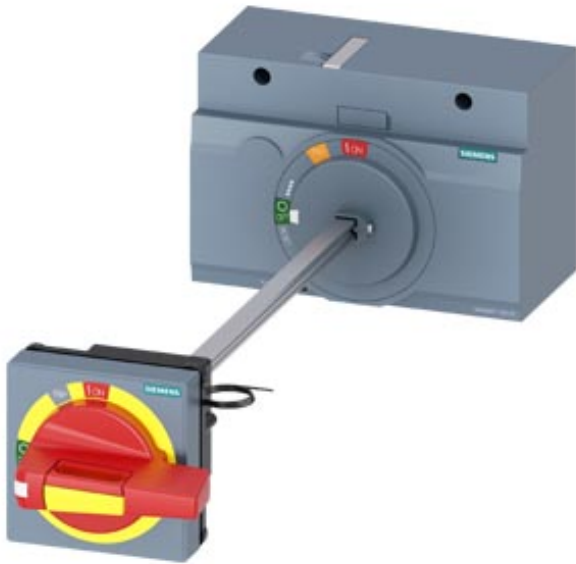

DOOR MOUNTED ROTARY OPERATOR EMERGENCY-OFF
 NEMA TYPE 1, 3R, 12 WITH DOOR INTERLOCKING
 ILLUMINATION KIT 24 V DC AND DOOR-OPEN POSITION
 ACCESSORY FOR 3VA6 400/600

Model	
Product brand name	SETRON
Product designation	Accessories
Design of the product	Door-coupling rotary operating mechanism
accessories	DOOR-COUPLING ROTARY OPERATING MECHANISM
General technical data	
Degree of protection NEMA rating	NEMA 1, 3R, 12
Mechanical Design	
Height	94 mm
Width	138 mm
Certificates	