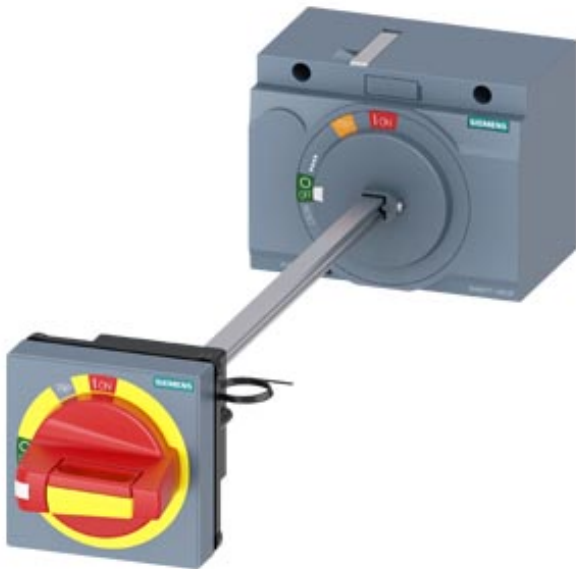

DOOR MOUNTED ROTARY OPERATOR EMERGENCY-OFF
 NEMA TYPE 1, 3R, 12 WITH DOOR INTERLOCKING
 ILLUMINATION KIT 24 V DC AND DOOR-OPEN POSITION
 ACCESSORY FOR 3VA6 150/250

Model	
Product brand name	SENTRON
Product designation	Accessories
Design of the product	Door-coupling rotary operating mechanism
accessories	DOOR-COUPLING ROTARY OPERATING MECHANISM
General technical data	
Degree of protection NEMA rating	NEMA 1, 3R, 12
Mechanical Design	
Height	82 mm
Width	105 mm
Certificates	