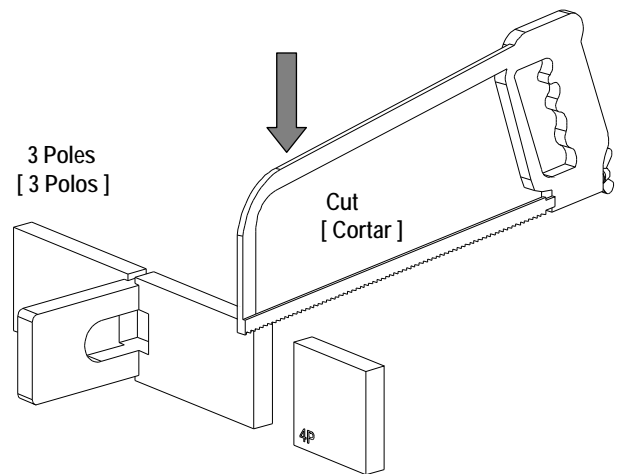

Use only with Siemens certified components.

Utilizar únicamente con componentes certificados de Siemens.

A utiliser uniquement avec les composants certifiés Siemens.

Customer Supplied, 4 - 6 mm thick Cold Rolled Steel
[Provisto por Cliente, 4 - 6 mm delapared Acero rollado en frio]

- 1 Disconnect Voltage. Turn off breaker
[Desconecte Voltaje. Apagar interruptor]

2a 4 Poles
[4 Polos]

2b 3 Poles
[3 Polos]

3a

3b

⚠ Danger

Hazardous Voltage.
Will cause death or serious injury.

Turn off and lock out all power supplying this device before working on this device.
Replace all covers before power supplying this device is turned on.