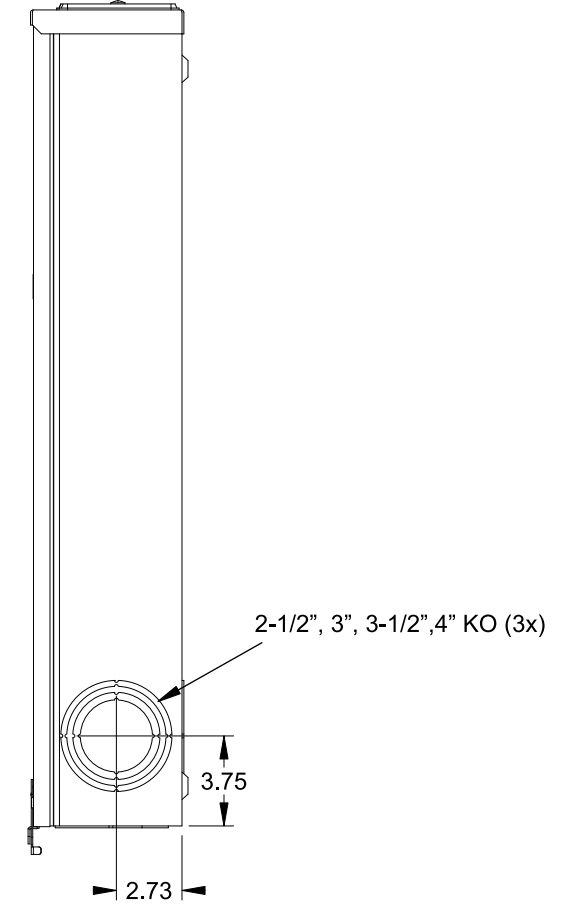

**Catalog Number: 48707-029**

**Features and Ratings**

- Ringless Type Meter Socket
- 320A Continuous, 320A Max., 600V AC
- Outdoor Enclosure (NEMA Type 3R)
- Painted G90 Steel Enclosure
- 3 Phase, 4 Wire, Commercial Socket
- 7 Jaw Meter Socket
- Meter Socket Type HQ-7SW
- For Overhead & Underground Service
- HD Type Hub Opening w/Large Coverplate
- 7/16" Barrel Lock Provision w/Bracket
- Lever Bypass
- Side Wired

LARGE COVERPLATE

VIEW SHOWN WITH COVER REMOVED

**Accessories**

CONDUIT HUBS (HD Type)	
TRADE SIZE	CATALOG No.
3 INCH	EC56856 or H56856-2
3-1/2 INCH	EC56857 or H56857-2
4 INCH	EC56858 or H56858-2
Hub Cover Plate	EC56933 or H56933S

Meter Opening Cover Plate  
Cat No: H659-0162

**Connectors, Wire Sizes and Torques**

CONNECTOR	PART NO.	WIRE SIZE	HEX	TORQUE
LINE	55890-1	#6 - 350 kcmil	5/16"	275 LB-IN
LINE	60162	#4-600 / (2)1/0-250 kcmil	1/2"	500 LB-IN
LOAD, NEUT	55890-1	#6 - 350 kcmil	5/16"	275 LB-IN
LOAD, NEUT	67892	#4-600 / (2)1/0-250 kcmil	1/2"	500 LB-IN
GROUND	67554A	#14 - 2 AWG	..	50 LB-IN

© 2016 Copyright Siemens Industry, Inc.

**TALON**  
**Meter Socket**

Description: **320A Cont, 7 Jaw, HQ-7SW, 600V AC, Painted Steel Enclosure**

JEL 3/18/16 | DO NOT SCALE DRAWING | Dwg No: **48707-029**