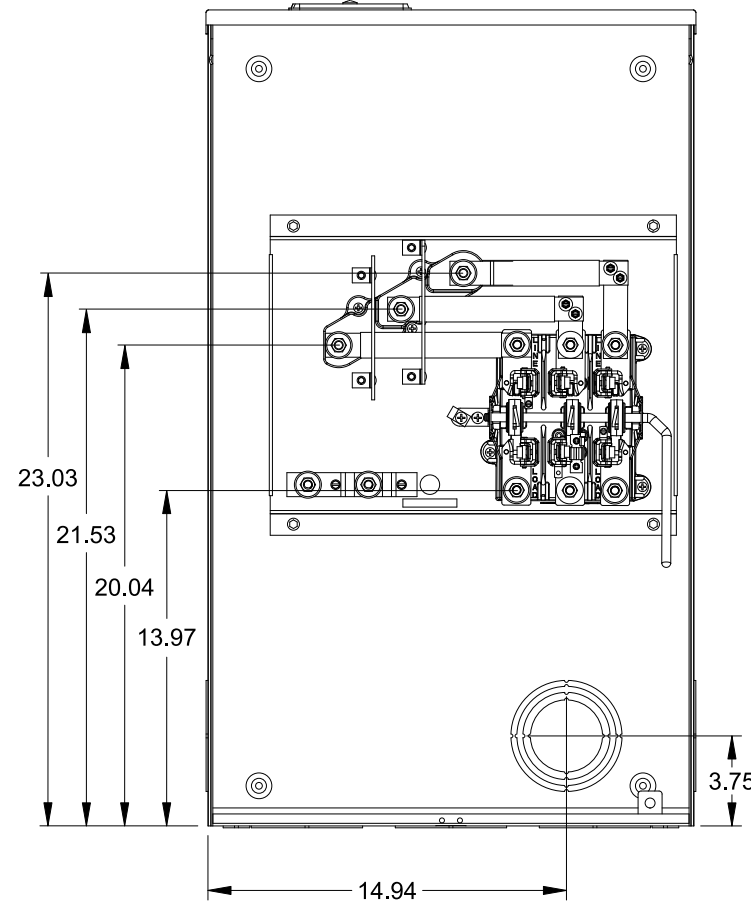

**Catalog Number: 48707-029**

**Features and Ratings**

- Ringless Type Meter Socket
- 320A Continuous, 320A Max., 600V AC
- Outdoor Enclosure (NEMA Type 3R)
- Painted G90 Steel Enclosure
- 3 Phase, 4 Wire, Commercial Socket
- 7 Jaw Meter Socket
- Meter Socket Type HQ-7SW
- For Overhead & Underground Service
- HD Type Hub Opening w/Large Coverplate
- 7/16" Barrel Lock Provision w/Bracket
- Lever Bypass
- Side Wired

LARGE COVERPLATE

VIEW SHOWN WITH COVER REMOVED

**Accessories**

CONDUIT HUBS (HD Type)	
TRADE SIZE	CATALOG No.
3 INCH	EC56856 or H56856-2
3-1/2 INCH	EC56857 or H56857-2
4 INCH	EC56858 or H56858-2
Hub Cover Plate	EC56933 or H56933S

Meter Opening Cover Plate  
Cat No: H659-0162

**Connectors, Wire Sizes and Torques**

CONNECTOR	PART NO.	WIRE SIZE	HEX	TORQUE
LINE	55890-1	#6 - 350 kcmil	5/16"	275 LB-IN
LINE	60162	#4-600 / (2)1/0-250 kcmil	1/2"	500 LB-IN
LOAD, NEUT	55890-1	#6 - 350 kcmil	5/16"	275 LB-IN
LOAD, NEUT	67892	#4-600 / (2)1/0-250 kcmil	1/2"	500 LB-IN
GROUND	67554A	#14 - 2 AWG	..	50 LB-IN

© 2016 Copyright Siemens Industry, Inc.

**TALON**  
**Meter Socket**

Description: **320A Cont, 7 Jaw, HQ-7SW, 600V AC, Painted Steel Enclosure**

JEL 3/18/16 | DO NOT SCALE DRAWING | Dwg No: **48707-029**