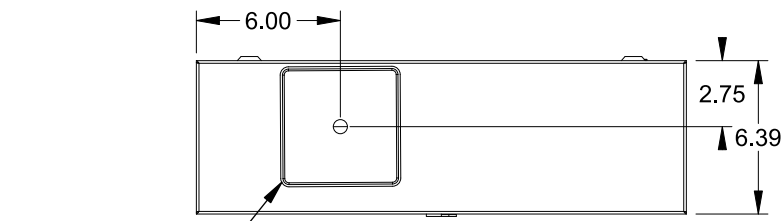

**Catalog Number: 48707-029**

**Features and Ratings**

- Ringless Type Meter Socket
- 320A Continuous, 320A Max., 600V AC
- Outdoor Enclosure (NEMA Type 3R)
- Painted G90 Steel Enclosure
- 3 Phase, 4 Wire, Commercial Socket
- 7 Jaw Meter Socket
- Meter Socket Type HQ-7SW
- For Overhead & Underground Service
- HD Type Hub Opening w/Large Coverplate
- 7/16" Barrel Lock Provision w/Bracket
- Lever Bypass
- Side Wired

LARGE COVERPLATE

VIEW SHOWN WITH COVER REMOVED

**Accessories**

CONDUIT HUBS (HD Type)	
TRADE SIZE	CATALOG No.
3 INCH	EC56856 or H56856-2
3-1/2 INCH	EC56857 or H56857-2
4 INCH	EC56858 or H56858-2
Hub Cover Plate	EC56933 or H56933S

Meter Opening Cover Plate  
Cat No: H659-0162

**Connectors, Wire Sizes and Torques**

CONNECTOR	PART NO.	WIRE SIZE	HEX	TORQUE
LINE	55890-1	#6 - 350 kcmil	5/16"	275 LB-IN
LINE	60162	#4-600 / (2)1/0-250 kcmil	1/2"	500 LB-IN
LOAD, NEUT	55890-1	#6 - 350 kcmil	5/16"	275 LB-IN
LOAD, NEUT	67892	#4-600 / (2)1/0-250 kcmil	1/2"	500 LB-IN
GROUND	67554A	#14 - 2 AWG	..	50 LB-IN

© 2016 Copyright Siemens Industry, Inc.

**TALON**  
**Meter Socket**

Description: **320A Cont, 7 Jaw, HQ-7SW, 600V AC, Painted Steel Enclosure**

JEL 3/18/16 | DO NOT SCALE DRAWING | Dwg No: **48707-029**