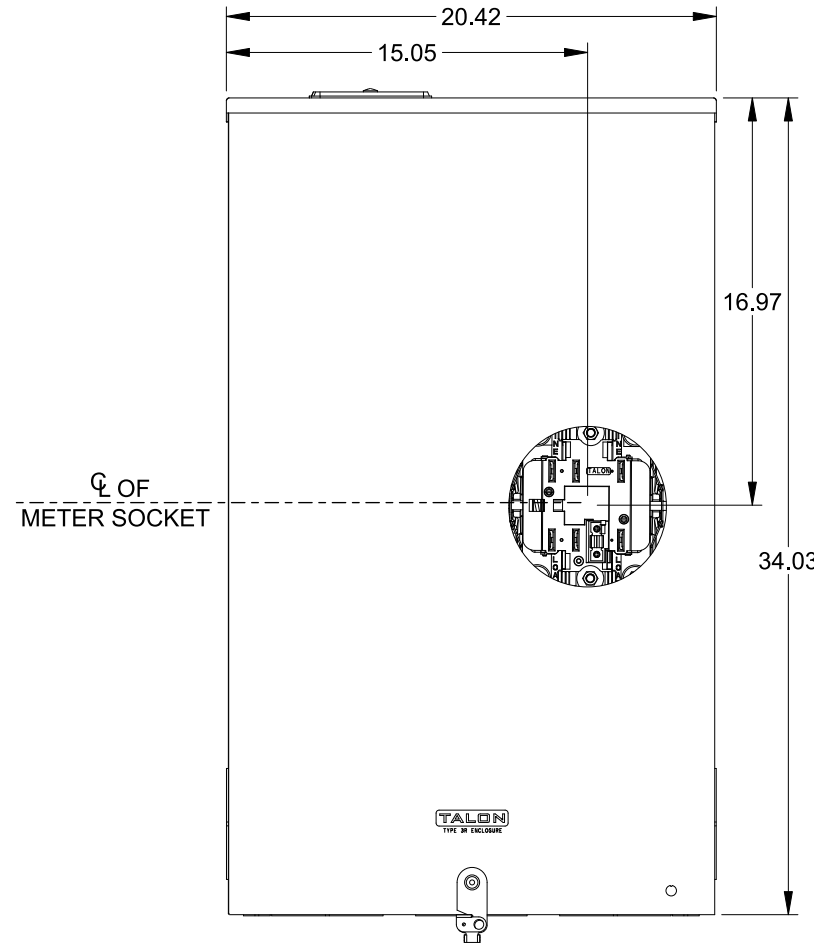

**Catalog Number: 48707-029**

**Features and Ratings**

- Ringless Type Meter Socket
- 320A Continuous, 320A Max., 600V AC
- Outdoor Enclosure (NEMA Type 3R)
- Painted G90 Steel Enclosure
- 3 Phase, 4 Wire, Commercial Socket
- 7 Jaw Meter Socket
- Meter Socket Type HQ-7SW
- For Overhead & Underground Service
- HD Type Hub Opening w/Large Coverplate
- 7/16" Barrel Lock Provision w/Bracket
- Lever Bypass
- Side Wired

LARGE COVERPLATE

VIEW SHOWN WITH COVER REMOVED

**Accessories**

CONDUIT HUBS (HD Type)	
TRADE SIZE	CATALOG No.
3 INCH	EC56856 or H56856-2
3-1/2 INCH	EC56857 or H56857-2
4 INCH	EC56858 or H56858-2
Hub Cover Plate	EC56933 or H56933S

Meter Opening Cover Plate  
Cat No: H659-0162

**Connectors, Wire Sizes and Torques**

CONNECTOR	PART NO.	WIRE SIZE	HEX	TORQUE
LINE	55890-1	#6 - 350 kcmil	5/16"	275 LB-IN
LINE	60162	#4-600 / (2)1/0-250 kcmil	1/2"	500 LB-IN
LOAD, NEUT	55890-1	#6 - 350 kcmil	5/16"	275 LB-IN
LOAD, NEUT	67892	#4-600 / (2)1/0-250 kcmil	1/2"	500 LB-IN
GROUND	67554A	#14 - 2 AWG	..	50 LB-IN

© 2016 Copyright Siemens Industry, Inc.

**TALON**  
**Meter Socket**

Description: **320A Cont, 7 Jaw, HQ-7SW, 600V AC, Painted Steel Enclosure**

JEL 3/18/16 | DO NOT SCALE DRAWING | Dwg No: **48707-029**