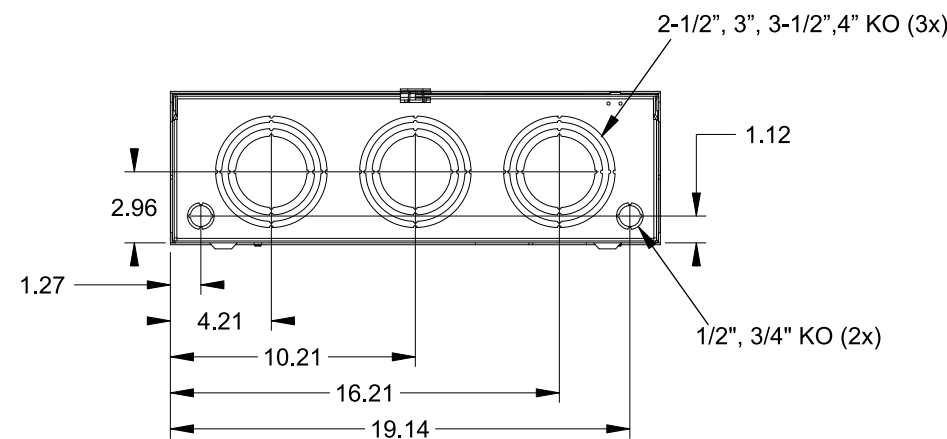

**Catalog Number: 48707-029**

**Features and Ratings**

- Ringless Type Meter Socket
- 320A Continuous, 320A Max., 600V AC
- Outdoor Enclosure (NEMA Type 3R)
- Painted G90 Steel Enclosure
- 3 Phase, 4 Wire, Commercial Socket
- 7 Jaw Meter Socket
- Meter Socket Type HQ-7SW
- For Overhead & Underground Service
- HD Type Hub Opening w/Large Coverplate
- 7/16" Barrel Lock Provision w/Bracket
- Lever Bypass
- Side Wired

LARGE COVERPLATE

VIEW SHOWN WITH COVER REMOVED

**Accessories**

CONDUIT HUBS (HD Type)	
TRADE SIZE	CATALOG No.
3 INCH	EC56856 or H56856-2
3-1/2 INCH	EC56857 or H56857-2
4 INCH	EC56858 or H56858-2
Hub Cover Plate	EC56933 or H56933S

Meter Opening Cover Plate  
Cat No: H659-0162

**Connectors, Wire Sizes and Torques**

CONNECTOR	PART NO.	WIRE SIZE	HEX	TORQUE
LINE	55890-1	#6 - 350 kcmil	5/16"	275 LB-IN
LINE	60162	#4-600 / (2)1/0-250 kcmil	1/2"	500 LB-IN
LOAD, NEUT	55890-1	#6 - 350 kcmil	5/16"	275 LB-IN
LOAD, NEUT	67892	#4-600 / (2)1/0-250 kcmil	1/2"	500 LB-IN
GROUND	67554A	#14 - 2 AWG	..	50 LB-IN

© 2016 Copyright Siemens Industry, Inc.

**TALON**  
**Meter Socket**

Description: **320A Cont, 7 Jaw, HQ-7SW, 600V AC, Painted Steel Enclosure**

JEL 3/18/16 | DO NOT SCALE DRAWING | Dwg No: **48707-029**