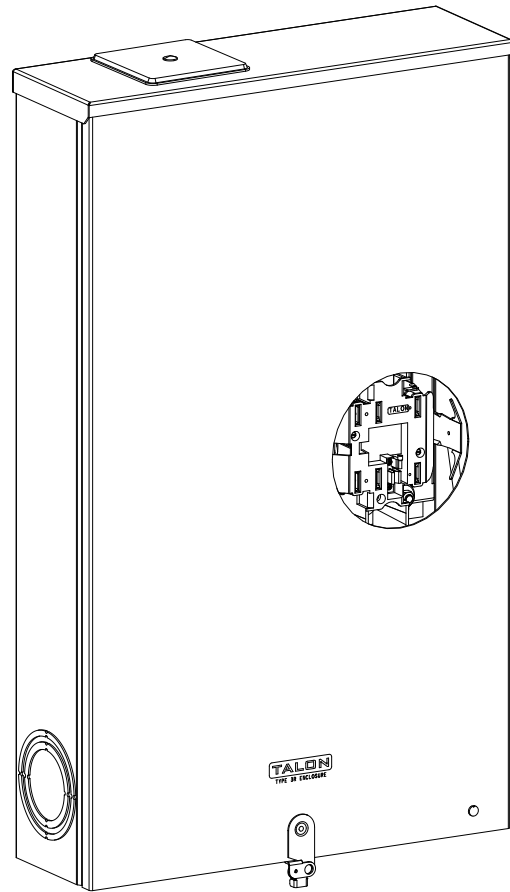

**Catalog Number: 48707-029**

**Features and Ratings**

- Ringless Type Meter Socket
- 320A Continuous, 320A Max., 600V AC
- Outdoor Enclosure (NEMA Type 3R)
- Painted G90 Steel Enclosure
- 3 Phase, 4 Wire, Commercial Socket
- 7 Jaw Meter Socket
- Meter Socket Type HQ-7SW
- For Overhead & Underground Service
- HD Type Hub Opening w/Large Coverplate
- 7/16" Barrel Lock Provision w/Bracket
- Lever Bypass
- Side Wired

LARGE COVERPLATE

VIEW SHOWN WITH COVER REMOVED

**Accessories**

CONDUIT HUBS (HD Type)	
TRADE SIZE	CATALOG No.
3 INCH	EC56856 or H56856-2
3-1/2 INCH	EC56857 or H56857-2
4 INCH	EC56858 or H56858-2
Hub Cover Plate	EC56933 or H56933S

Meter Opening Cover Plate  
Cat No: H659-0162

**Connectors, Wire Sizes and Torques**

CONNECTOR	PART NO.	WIRE SIZE	HEX	TORQUE
LINE	55890-1	#6 - 350 kcmil	5/16"	275 LB-IN
LINE	60162	#4-600 / (2)1/0-250 kcmil	1/2"	500 LB-IN
LOAD, NEUT	55890-1	#6 - 350 kcmil	5/16"	275 LB-IN
LOAD, NEUT	67892	#4-600 / (2)1/0-250 kcmil	1/2"	500 LB-IN
GROUND	67554A	#14 - 2 AWG	..	50 LB-IN

© 2016 Copyright Siemens Industry, Inc.

**TALON**  
**Meter Socket**

Description: **320A Cont, 7 Jaw, HQ-7SW, 600V AC, Painted Steel Enclosure**

JEL 3/18/16 | DO NOT SCALE DRAWING | Dwg No: **48707-029**