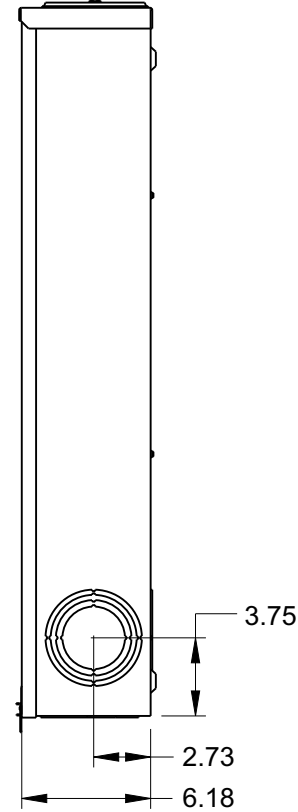

## Features and Ratings

- Ringless Type Meter Socket
- 320A Continuous, 400A Max.
- Outdoor Enclosure (NEMA Type 3R)
- Painted G90 STEEL
- 3 Phase, 4 Wire, 600V AC
- 7 Jaw
- HQ Clamp Jaw Lever Bypass Meter Socket
- For Overhead or Underground Service
- HD Hub Opening With Coverplate Installed
- 7/8" Barrel Lock Provision

### Accessories

Meter Opening Cover Plate

Cat No: H39968

HD CONDUIT HUB KITS

Cat No: H56856-2 (3")

Cat No: H56857-2 (3.50")

Cat No: H56858-2 (4")

HD CONDUIT HUB KITS

### Lugs, Wire Sizes and Torques

LOCATION	PART NO.	HEX DRIVE SIZE	WIRE SIZE	TORQUE
LINE	H60162	1/2"	#4 AWG-600 kcmil (2)#1/0 AWG-250 kcmil	500 LB-IN
LINE	H56476	1/2"	#3/0 AWG-800 kcmil	500 LB-IN
LINE	H56732	5/16"	(2)#4 AWG-350 kcmil	275 LB-IN
LOAD	H60162	1/2"	#4 AWG-600 kcmil (2)#1/0 AWG-250 kcmil	500 LB-IN
LOAD	H56476	1/2"	#3/0 AWG-800 kcmil	500 LB-IN
LOAD	H56732	5/16"	(2)#6 AWG-350 kcmil	275 LB-IN
NEUTRAL	H60162	1/2"	#4 AWG-600 kcmil (2)#1/0 AWG-250 kcmil	500 LB-IN
NEUTRAL	H56476	1/2"	#3/0 AWG-800 kcmil	500 LB-IN
NEUTRAL	H56732	5/16"	(2)#6 AWG-350 kcmil	275 LB-IN
GROUND*	67554A		#14 - 2/0 AWG	50 LB-IN

\* indicates factory installed connectors

**TALON**  
Meter Socket

Description:  
**320A Cont, 7 Jaw, HQ7SWT, 600V AC,  
Painted G90 STEEL**