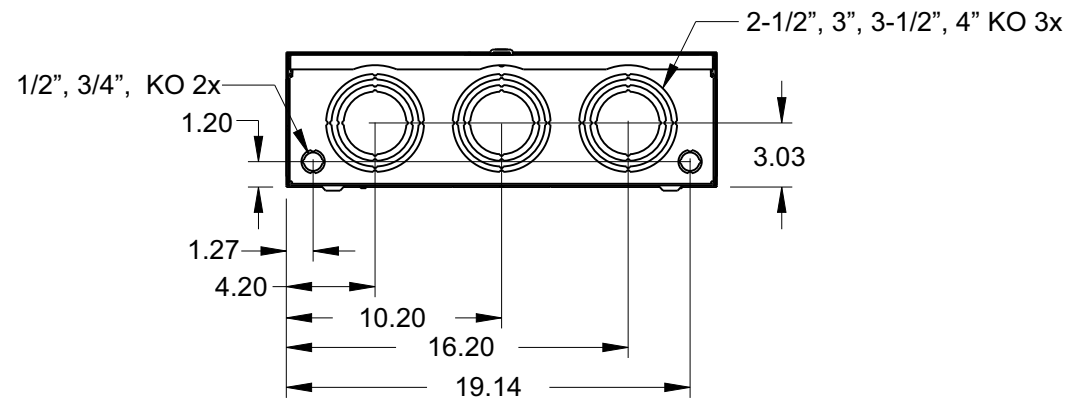

## Features and Ratings

- Ringless Type Meter Socket
- 320A Continuous, 400A Max.
- Outdoor Enclosure (NEMA Type 3R)
- Painted G90 STEEL
- 3 Phase, 4 Wire, 600V AC
- 7 Jaw
- HQ Clamp Jaw Lever Bypass Meter Socket
- For Overhead or Underground Service
- HD Hub Opening With Coverplate Installed
- 7/8" Barrel Lock Provision

### Accessories

Meter Opening Cover Plate

Cat No: H39968

HD CONDUIT HUB KITS

Cat No: H56856-2 (3")

Cat No: H56857-2 (3.50")

Cat No: H56858-2 (4")

HD CONDUIT HUB KITS

### Lugs, Wire Sizes and Torques

LOCATION	PART NO.	HEX DRIVE SIZE	WIRE SIZE	TORQUE
LINE	H60162	1/2"	#4 AWG-600 kcmil (2)#1/0 AWG-250 kcmil	500 LB-IN
LINE	H56476	1/2"	#3/0 AWG-800 kcmil	500 LB-IN
LINE	H56732	5/16"	(2)#4 AWG-350 kcmil	275 LB-IN
LOAD	H60162	1/2"	#4 AWG-600 kcmil (2)#1/0 AWG-250 kcmil	500 LB-IN
LOAD	H56476	1/2"	#3/0 AWG-800 kcmil	500 LB-IN
LOAD	H56732	5/16"	(2)#6 AWG-350 kcmil	275 LB-IN
NEUTRAL	H60162	1/2"	#4 AWG-600 kcmil (2)#1/0 AWG-250 kcmil	500 LB-IN
NEUTRAL	H56476	1/2"	#3/0 AWG-800 kcmil	500 LB-IN
NEUTRAL	H56732	5/16"	(2)#6 AWG-350 kcmil	275 LB-IN
GROUND*	67554A		#14 - 2/0 AWG	50 LB-IN

\* indicates factory installed connectors

**TALON**  
Meter Socket

Description:  
**320A Cont, 7 Jaw, HQ7SWT, 600V AC,  
Painted G90 STEEL**