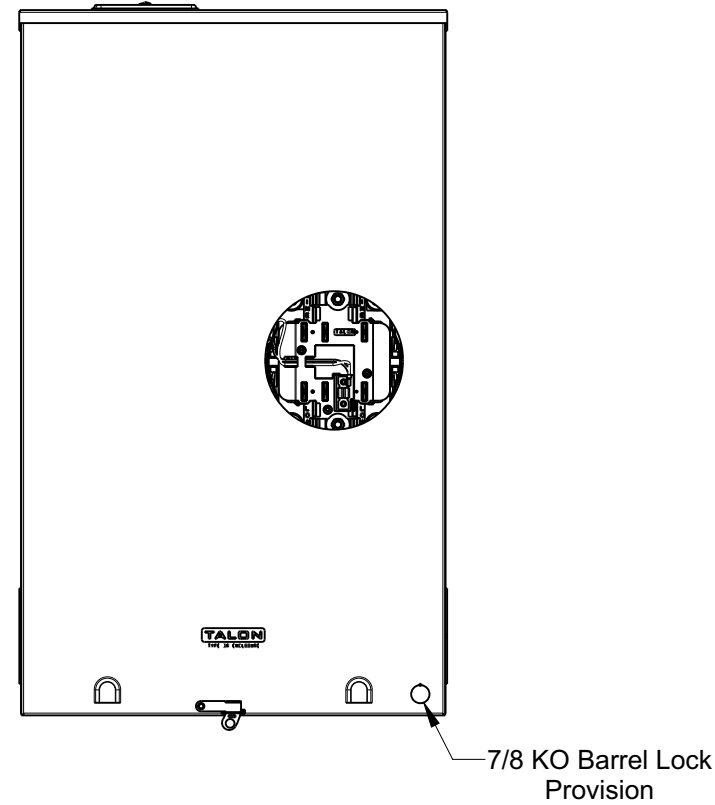

# Catalog Number: 48707-02GP

## Features and Ratings

- Ringless Type Meter Socket
- 320A Continuous, 400A Max.
- Outdoor Enclosure (NEMA Type 3R)
- Painted G90 STEEL
- 3 Phase, 4 Wire, 600V AC
- 7 Jaw
- HQ Clamp Jaw Lever Bypass Meter Socket
- For Overhead or Underground Service
- HD Hub Opening With Coverplate Installed
- 7/8" Barrel Lock Provision

### Accessories

Meter Opening Cover Plate

Cat No: H39968

HD CONDUIT HUB KITS

Cat No: H56856-2 (3")

Cat No: H56857-2 (3.50")

Cat No: H56858-2 (4")

HD CONDUIT HUB KITS

\* indicates factory installed connectors

**TALON**  
Meter Socket

Description:  
**320A Cont, 7 Jaw, HQ7SWT, 600V AC,  
Painted G90 STEEL**