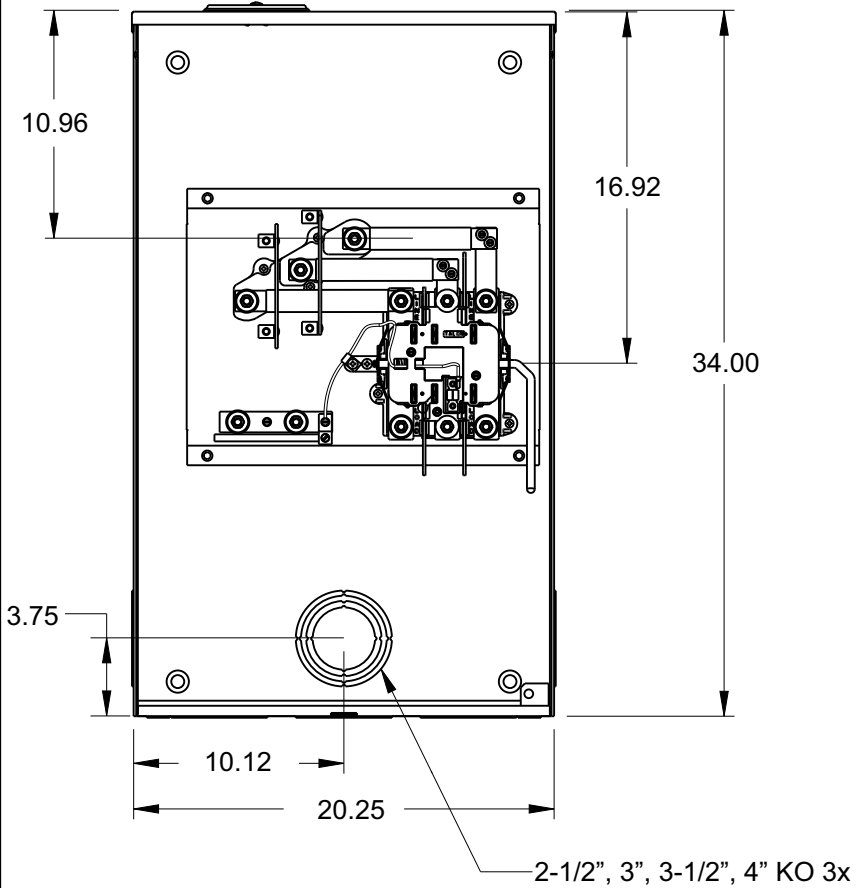

## Features and Ratings

- Ringless Type Meter Socket
- 320A Continuous, 400A Max.
- Outdoor Enclosure (NEMA Type 3R)
- Painted G90 STEEL
- 3 Phase, 4 Wire, 600V AC
- 7 Jaw
- HQ Clamp Jaw Lever Bypass Meter Socket
- For Overhead or Underground Service
- HD Hub Opening With Coverplate Installed
- 7/8" Barrel Lock Provision

### Accessories

Meter Opening Cover Plate

Cat No: H39968

HD CONDUIT HUB KITS

Cat No: H56856-2 (3")

Cat No: H56857-2 (3.50")

Cat No: H56858-2 (4")

HD CONDUIT HUB KITS

### Lugs, Wire Sizes and Torques

LOCATION	PART NO.	HEX DRIVE SIZE	WIRE SIZE	TORQUE
LINE	H60162	1/2"	#4 AWG-600 kcmil (2)#1/0 AWG-250 kcmil	500 LB-IN
LINE	H56476	1/2"	#3/0 AWG-800 kcmil	500 LB-IN
LINE	H56732	5/16"	(2)#4 AWG-350 kcmil	275 LB-IN
LOAD	H60162	1/2"	#4 AWG-600 kcmil (2)#1/0 AWG-250 kcmil	500 LB-IN
LOAD	H56476	1/2"	#3/0 AWG-800 kcmil	500 LB-IN
LOAD	H56732	5/16"	(2)#6 AWG-350 kcmil	275 LB-IN
NEUTRAL	H60162	1/2"	#4 AWG-600 kcmil (2)#1/0 AWG-250 kcmil	500 LB-IN
NEUTRAL	H56476	1/2"	#3/0 AWG-800 kcmil	500 LB-IN
NEUTRAL	H56732	5/16"	(2)#6 AWG-350 kcmil	275 LB-IN
GROUND*	67554A		#14 - 2/0 AWG	50 LB-IN

\* indicates factory installed connectors

**TALON**  
Meter Socket

Description:  
**320A Cont, 7 Jaw, HQ7SWT, 600V AC,  
Painted G90 STEEL**