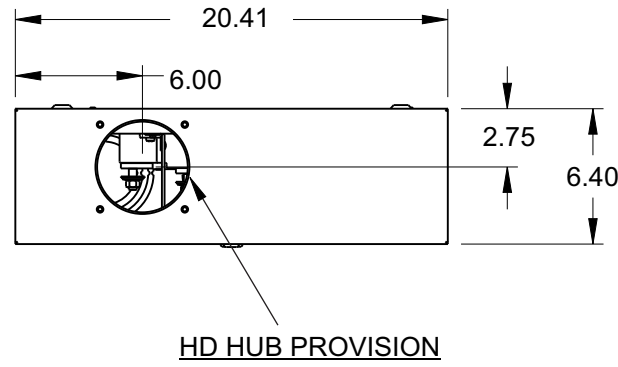

## Features and Ratings

- Ringless Type Meter Socket
- 320A Continuous, 400A Max.
- Outdoor Enclosure (NEMA Type 3R)
- Painted G90 STEEL
- 3 Phase, 4 Wire, 600V AC
- 7 Jaw
- HQ Clamp Jaw Lever Bypass Meter Socket
- For Overhead or Underground Service
- HD Hub Opening With Coverplate Installed
- 7/8" Barrel Lock Provision

### Lugs, Wire Sizes and Torques

LOCATION	PART NO.	HEX DRIVE SIZE	WIRE SIZE	TORQUE
LINE	H60162	1/2"	#4 AWG-600 kcmil (2)#1/0 AWG-250 kcmil	500 LB-IN
LINE	H56476	1/2"	#3/0 AWG-800 kcmil	500 LB-IN
LINE	H56732	5/16"	(2)#4 AWG-350 kcmil	275 LB-IN
LOAD	H60162	1/2"	#4 AWG-600 kcmil (2)#1/0 AWG-250 kcmil	500 LB-IN
LOAD	H56476	1/2"	#3/0 AWG-800 kcmil	500 LB-IN
LOAD	H56732	5/16"	(2)#6 AWG-350 kcmil	275 LB-IN
NEUTRAL	H60162	1/2"	#4 AWG-600 kcmil (2)#1/0 AWG-250 kcmil	500 LB-IN
NEUTRAL	H56476	1/2"	#3/0 AWG-800 kcmil	500 LB-IN
NEUTRAL	H56732	5/16"	(2)#6 AWG-350 kcmil	275 LB-IN
GROUND*	67554A		#14 - 2/0 AWG	50 LB-IN

\* indicates factory installed connectors

**TALON**  
Meter Socket

Description:  
**320A Cont, 7 Jaw, HQ7SWT, 600V AC,  
Painted G90 STEEL**