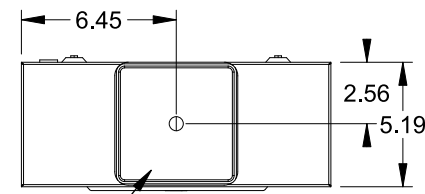

Catalog Number: 47604-02QG

Features and Ratings

- Ringless Type Meter Socket
- 320A Continuous, 400A Max., 600V AC
- Outdoor Enclosure (NEMA Type 3R)
- Painted G90 Steel Enclosure
- 1 Phase, 3-Wire, Commercial Socket
- 4 Jaw Meter Socket
- Meter Socket Type HQ-4SU
- For Overhead & Underground Service
- HD Type Hub Opening w/Large Coverplate
- Lever Bypass

LARGE COVERPLATE

VIEW SHOWN WITH COVER REMOVED

Accessories

CONDUIT HUBS (HD Type)	
TRADE SIZE	CATALOG No.
3 INCH	EC56856 or H56856-2
3-1/2 INCH	EC56857 or H56857-2
4 INCH	EC56858 or H56858-2
Hub Cover Plate	EC56933 or H56933S

Meter Opening Cover Plate
 Cat No: H659-0162
 5th Jaw Kit
 Cat. No: EC35815-2

Connectors, Wire Sizes and Torques

CONNECTOR	PART No.	WIRE SIZE	HEX DRIVE	TORQUE
LINE/LOAD/NEUTRAL	58022	(2) #6-250 kcmil	5/16"	275 IN-LBS.
GROUND	67554A	#14 - 2/0 AWG	..	50 IN-LBS.

© 2016 Copyright Siemens Industry, Inc.

TALON

Meter Socket

Description: **320A Cont, 4 Jaw, HQ-4SU, 600V AC, Painted Steel Enclosure**

JEL 3/18/16 | DO NOT SCALE DRAWING | Dwg No: **47604-02QG**