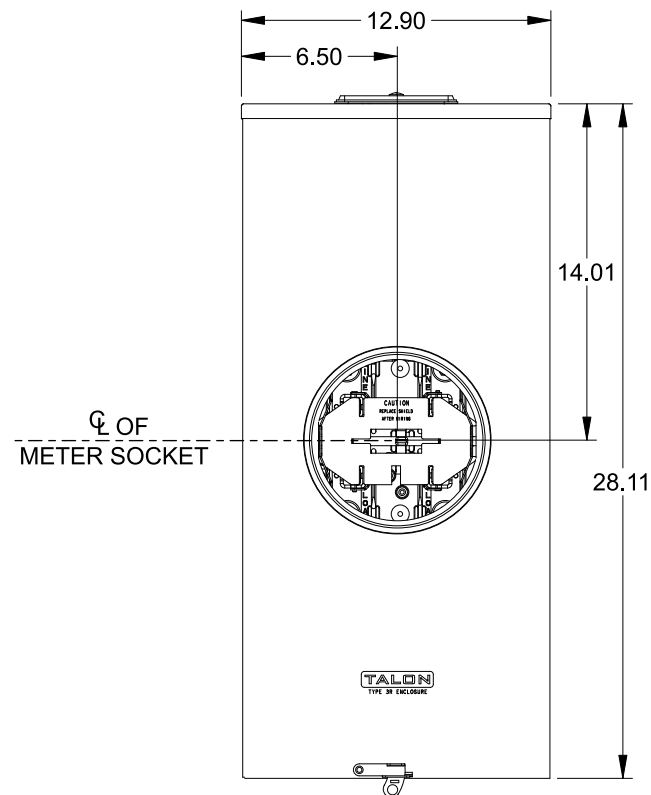

Catalog Number: 47604-02QG

Features and Ratings

- Ringless Type Meter Socket
- 320A Continuous, 400A Max., 600V AC
- Outdoor Enclosure (NEMA Type 3R)
- Painted G90 Steel Enclosure
- 1 Phase, 3-Wire, Commercial Socket
- 4 Jaw Meter Socket
- Meter Socket Type HQ-4SU
- For Overhead & Underground Service
- HD Type Hub Opening w/Large Coverplate
- Lever Bypass

LARGE COVERPLATE

VIEW SHOWN WITH COVER REMOVED

Accessories

CONDUIT HUBS (HD Type)	
TRADE SIZE	CATALOG No.
3 INCH	EC56856 or H56856-2
3-1/2 INCH	EC56857 or H56857-2
4 INCH	EC56858 or H56858-2
Hub Cover Plate	EC56933 or H56933S

Meter Opening Cover Plate
 Cat No: H659-0162
 5th Jaw Kit
 Cat. No: EC35815-2

Connectors, Wire Sizes and Torques

CONNECTOR	PART No.	WIRE SIZE	HEX DRIVE	TORQUE
LINE/LOAD/NEUTRAL	58022	(2) #6-250 kcmil	5/16"	275 IN-LBS.
GROUND	67554A	#14 - 2/0 AWG	..	50 IN-LBS.

© 2016 Copyright Siemens Industry, Inc.

TALON

Meter Socket

Description: **320A Cont, 4 Jaw, HQ-4SU, 600V AC, Painted Steel Enclosure**

JEL 3/18/16 | DO NOT SCALE DRAWING | Dwg No: **47604-02QG**