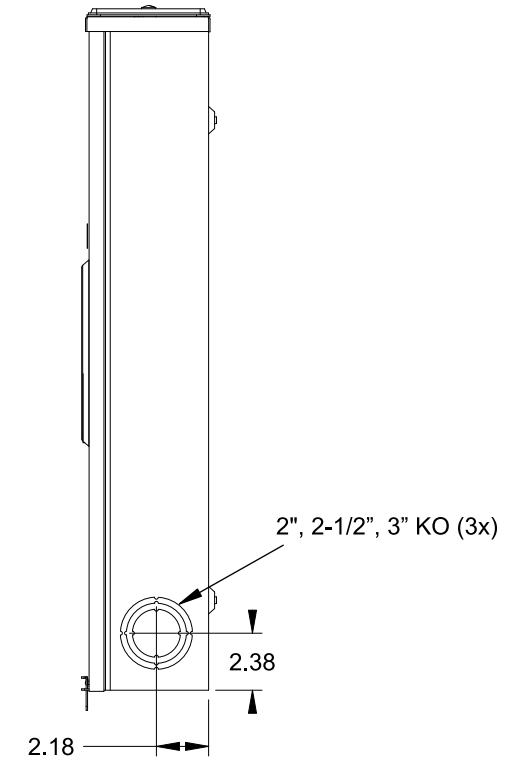

Catalog Number: 47604-02QG

Features and Ratings

- Ringless Type Meter Socket
- 320A Continuous, 400A Max., 600V AC
- Outdoor Enclosure (NEMA Type 3R)
- Painted G90 Steel Enclosure
- 1 Phase, 3-Wire, Commercial Socket
- 4 Jaw Meter Socket
- Meter Socket Type HQ-4SU
- For Overhead & Underground Service
- HD Type Hub Opening w/Large Coverplate
- Lever Bypass

LARGE COVERPLATE

VIEW SHOWN WITH COVER REMOVED

Accessories

CONDUIT HUBS (HD Type)	
TRADE SIZE	CATALOG No.
3 INCH	EC56856 or H56856-2
3-1/2 INCH	EC56857 or H56857-2
4 INCH	EC56858 or H56858-2
Hub Cover Plate	EC56933 or H56933S

Meter Opening Cover Plate
 Cat No: H659-0162
 5th Jaw Kit
 Cat. No: EC35815-2

Connectors, Wire Sizes and Torques

CONNECTOR	PART No.	WIRE SIZE	HEX DRIVE	TORQUE
LINE/LOAD/NEUTRAL	58022	(2) #6-250 kcmil	5/16"	275 IN-LBS.
GROUND	67554A	#14 - 2/0 AWG	..	50 IN-LBS.

© 2016 Copyright Siemens Industry, Inc.

TALON

Meter Socket

Description: **320A Cont, 4 Jaw, HQ-4SU, 600V AC, Painted Steel Enclosure**

JEL 3/18/16 | DO NOT SCALE DRAWING | Dwg No: **47604-02QG**