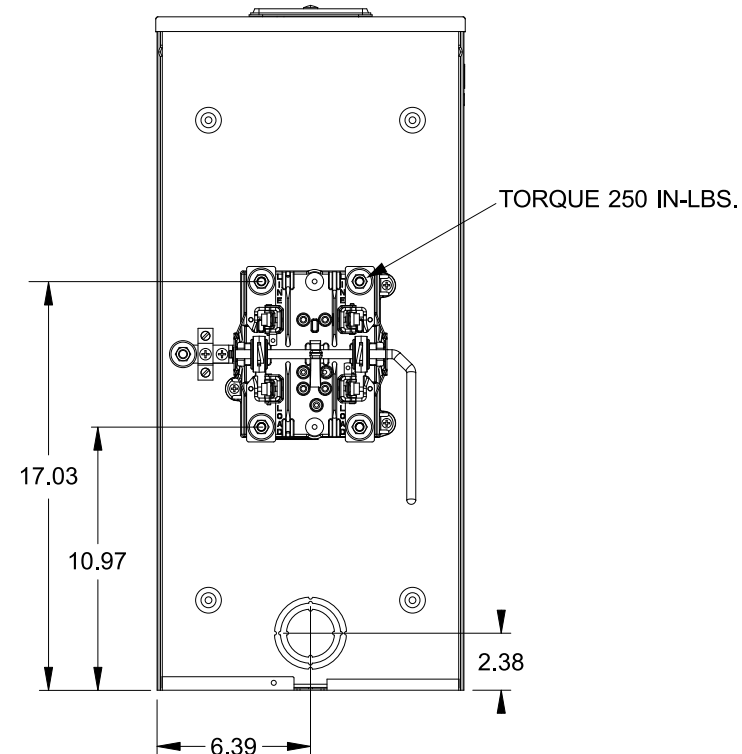

Catalog Number: 47604-02QG

Features and Ratings

- Ringless Type Meter Socket
- 320A Continuous, 400A Max., 600V AC
- Outdoor Enclosure (NEMA Type 3R)
- Painted G90 Steel Enclosure
- 1 Phase, 3-Wire, Commercial Socket
- 4 Jaw Meter Socket
- Meter Socket Type HQ-4SU
- For Overhead & Underground Service
- HD Type Hub Opening w/Large Coverplate
- Lever Bypass

LARGE COVERPLATE

VIEW SHOWN WITH COVER REMOVED

Accessories

CONDUIT HUBS (HD Type)	
TRADE SIZE	CATALOG No.
3 INCH	EC56856 or H56856-2
3-1/2 INCH	EC56857 or H56857-2
4 INCH	EC56858 or H56858-2
Hub Cover Plate	EC56933 or H56933S

Meter Opening Cover Plate
 Cat No: H659-0162
 5th Jaw Kit
 Cat. No: EC35815-2

Connectors, Wire Sizes and Torques

CONNECTOR	PART No.	WIRE SIZE	HEX DRIVE	TORQUE
LINE/LOAD/NEUTRAL	58022	(2) #6-250 kcmil	5/16"	275 IN-LBS.
GROUND	67554A	#14 - 2/0 AWG	..	50 IN-LBS.

© 2016 Copyright Siemens Industry, Inc.

TALON

Meter Socket

Description: **320A Cont, 4 Jaw, HQ-4SU, 600V AC, Painted Steel Enclosure**

JEL 3/18/16 | DO NOT SCALE DRAWING | Dwg No: **47604-02QG**