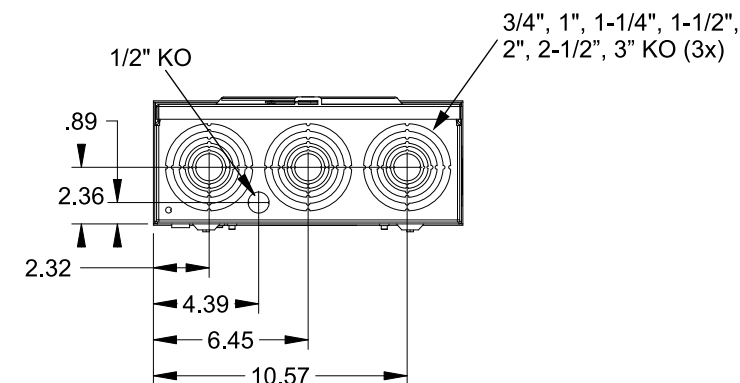

Catalog Number: 47604-02QG

Features and Ratings

- Ringless Type Meter Socket
- 320A Continuous, 400A Max., 600V AC
- Outdoor Enclosure (NEMA Type 3R)
- Painted G90 Steel Enclosure
- 1 Phase, 3-Wire, Commercial Socket
- 4 Jaw Meter Socket
- Meter Socket Type HQ-4SU
- For Overhead & Underground Service
- HD Type Hub Opening w/Large Coverplate
- Lever Bypass

LARGE COVERPLATE

VIEW SHOWN WITH COVER REMOVED

Accessories

CONDUIT HUBS (HD Type)	
TRADE SIZE	CATALOG No.
3 INCH	EC56856 or H56856-2
3-1/2 INCH	EC56857 or H56857-2
4 INCH	EC56858 or H56858-2
Hub Cover Plate	EC56933 or H56933S

Meter Opening Cover Plate
 Cat No: H659-0162
 5th Jaw Kit
 Cat. No: EC35815-2

Connectors, Wire Sizes and Torques

CONNECTOR	PART No.	WIRE SIZE	HEX DRIVE	TORQUE
LINE/LOAD/NEUTRAL	58022	(2) #6-250 kcmil	5/16"	275 IN-LBS.
GROUND	67554A	#14 - 2/0 AWG	..	50 IN-LBS.

© 2016 Copyright Siemens Industry, Inc.

TALON

Meter Socket

Description: **320A Cont, 4 Jaw, HQ-4SU, 600V AC, Painted Steel Enclosure**

JEL 3/18/16 | DO NOT SCALE DRAWING | Dwg No: **47604-02QG**