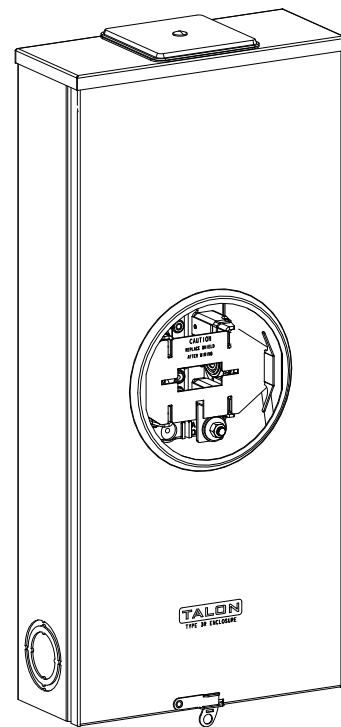

Catalog Number: 47604-02QG

Features and Ratings

- Ringless Type Meter Socket
- 320A Continuous, 400A Max., 600V AC
- Outdoor Enclosure (NEMA Type 3R)
- Painted G90 Steel Enclosure
- 1 Phase, 3-Wire, Commercial Socket
- 4 Jaw Meter Socket
- Meter Socket Type HQ-4SU
- For Overhead & Underground Service
- HD Type Hub Opening w/Large Coverplate
- Lever Bypass

LARGE COVERPLATE

VIEW SHOWN WITH COVER REMOVED

Accessories

CONDUIT HUBS (HD Type)	
TRADE SIZE	CATALOG No.
3 INCH	EC56856 or H56856-2
3-1/2 INCH	EC56857 or H56857-2
4 INCH	EC56858 or H56858-2
Hub Cover Plate	EC56933 or H56933S

Meter Opening Cover Plate
 Cat No: H659-0162
 5th Jaw Kit
 Cat. No: EC35815-2

Connectors, Wire Sizes and Torques

CONNECTOR	PART No.	WIRE SIZE	HEX DRIVE	TORQUE
LINE/LOAD/NEUTRAL	58022	(2) #6-250 kcmil	5/16"	275 IN-LBS.
GROUND	67554A	#14 - 2/0 AWG	..	50 IN-LBS.

© 2016 Copyright Siemens Industry, Inc.

TALON

Meter Socket

Description: **320A Cont, 4 Jaw, HQ-4SU, 600V AC, Painted Steel Enclosure**

JEL 3/18/16 | DO NOT SCALE DRAWING | Dwg No: **47604-02QG**