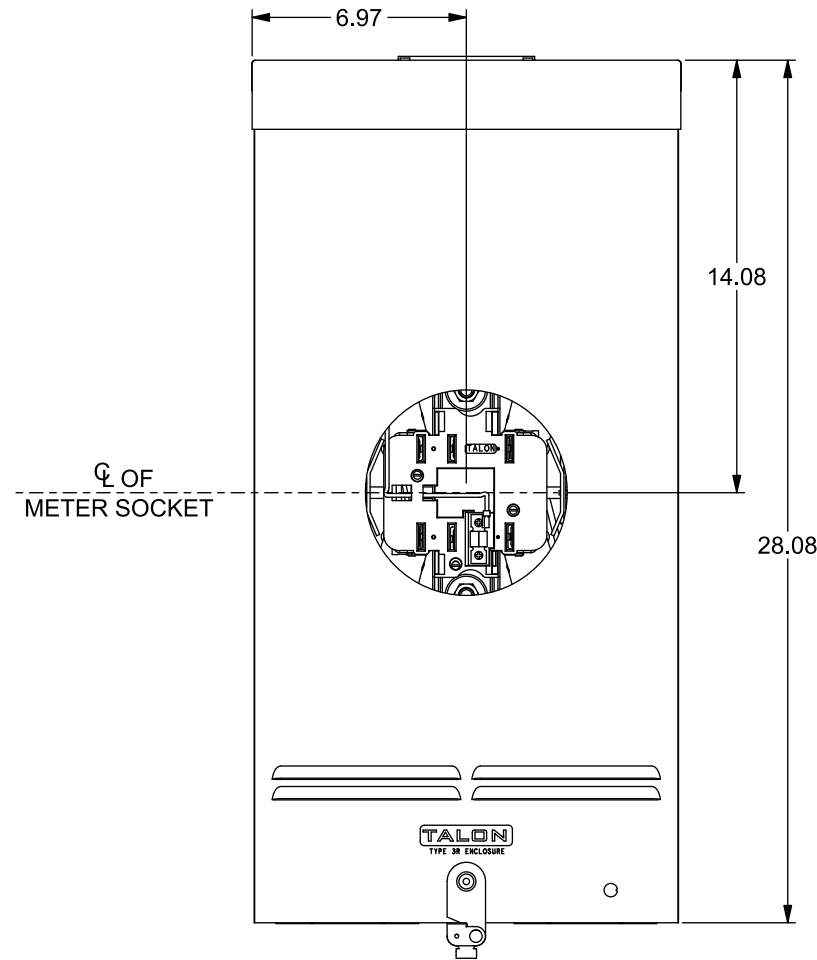

Catalog Number: 47707-01NU

Features and Ratings

- Ringless Type Meter Socket
- 320A Continuous, 400A Max., 600V AC
- Outdoor Enclosure (NEMA Type 3R)
- Painted G90 Steel Enclosure
- 3 Phase Commercial Socket
- 7 Jaw Meter Socket
- Meter Socket Type HQ-7DT
- For Overhead & Underground Service
- HD Type Hub Opening
- Lever Bypass
- 7/16" Barrel Lock Provision

Accessories

| CONDUIT HUBS (HD Type) | |
|------------------------|---------------------|
| TRADE SIZE | CATALOG No. |
| 3 INCH | EC56856 or H56856-2 |
| 3-1/2 INCH | EC56857 or H56857-2 |
| 4 INCH | EC56858 or H56858-2 |
| Hub Cover Plate | EC56933 or H56933S |

Meter Opening Cover Plate
Cat No: H659-0162

Connectors, Wire Sizes and Torques

| CONNECTOR | PART No. | WIRE SIZE | TORQUE |
|-------------------|----------|------------------|-------------|
| LINE/LOAD/NEUTRAL | 56732 | (2) #4-350 kcmil | 275 IN-LBS. |
| GROUND | 67754A | #14 - 2/0 AWG | 50 IN-LBS. |

© 2019 Copyright Siemens Industry, Inc.

TALON
Meter Socket

Description:
**320A Cont, 7 Jaw, HQ-7DT, 600V AC,
w/Barrel Lock, Painted Steel Enclosure**

KAM 1/8/19 | DO NOT SCALE DRAWING | Dwg No: **47707-01NU**