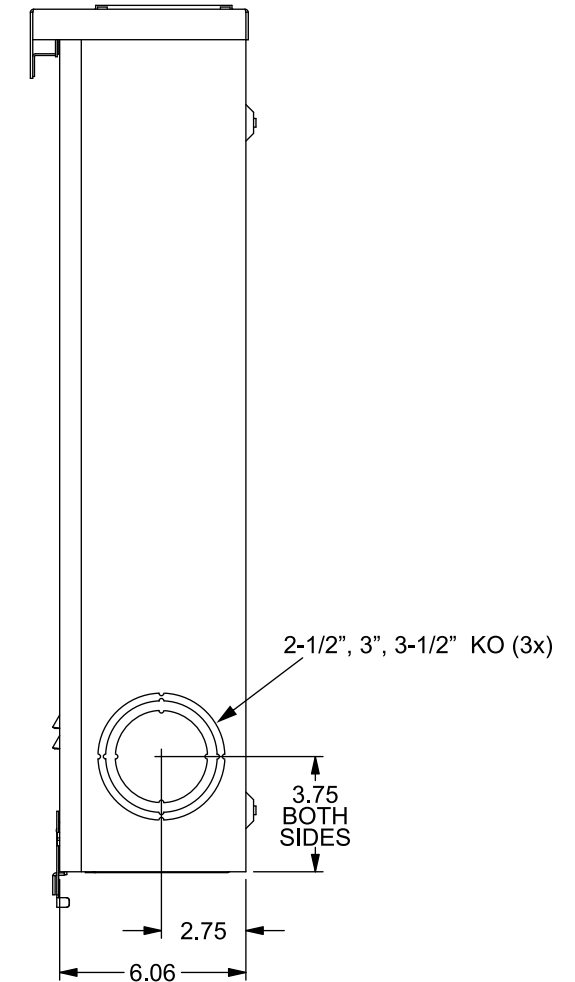

Catalog Number: 47707-01NU

Features and Ratings

- Ringless Type Meter Socket
- 320A Continuous, 400A Max., 600V AC
- Outdoor Enclosure (NEMA Type 3R)
- Painted G90 Steel Enclosure
- 3 Phase Commercial Socket
- 7 Jaw Meter Socket
- Meter Socket Type HQ-7DT
- For Overhead & Underground Service
- HD Type Hub Opening
- Lever Bypass
- 7/16" Barrel Lock Provision

Accessories

| CONDUIT HUBS (HD Type) | |
|------------------------|---------------------|
| TRADE SIZE | CATALOG No. |
| 3 INCH | EC56856 or H56856-2 |
| 3-1/2 INCH | EC56857 or H56857-2 |
| 4 INCH | EC56858 or H56858-2 |
| Hub Cover Plate | EC56933 or H56933S |

Meter Opening Cover Plate
Cat No: H659-0162

Connectors, Wire Sizes and Torques

| CONNECTOR | PART No. | WIRE SIZE | TORQUE |
|-------------------|----------|------------------|-------------|
| LINE/LOAD/NEUTRAL | 56732 | (2) #4-350 kcmil | 275 IN-LBS. |
| GROUND | 67754A | #14 - 2/0 AWG | 50 IN-LBS. |

© 2019 Copyright Siemens Industry, Inc.

TALON
Meter Socket

Description:
**320A Cont, 7 Jaw, HQ-7DT, 600V AC,
w/Barrel Lock, Painted Steel Enclosure**

KAM 1/8/19 | DO NOT SCALE DRAWING | Dwg No: **47707-01NU**