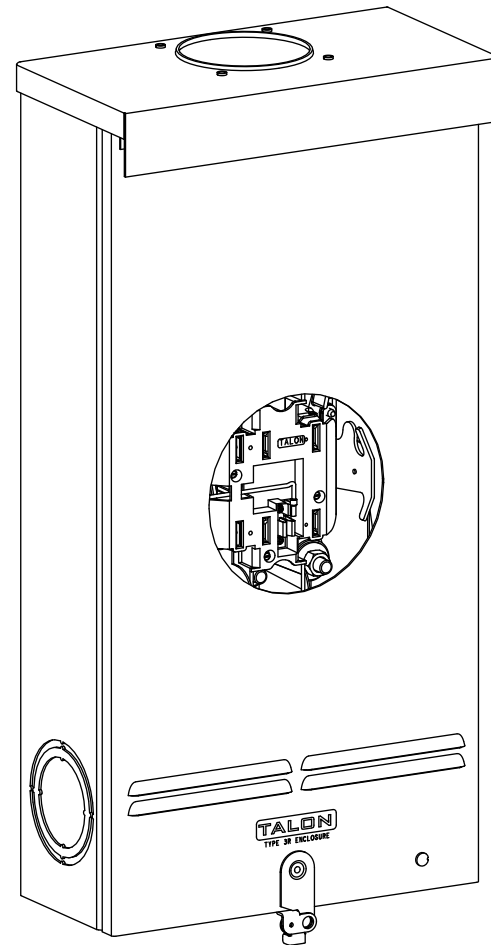

Catalog Number: 47707-01NU

Features and Ratings

- Ringless Type Meter Socket
- 320A Continuous, 400A Max., 600V AC
- Outdoor Enclosure (NEMA Type 3R)
- Painted G90 Steel Enclosure
- 3 Phase Commercial Socket
- 7 Jaw Meter Socket
- Meter Socket Type HQ-7DT
- For Overhead & Underground Service
- HD Type Hub Opening
- Lever Bypass
- 7/16" Barrel Lock Provision

Accessories

| CONDUIT HUBS (HD Type) | |
|------------------------|---------------------|
| TRADE SIZE | CATALOG No. |
| 3 INCH | EC56856 or H56856-2 |
| 3-1/2 INCH | EC56857 or H56857-2 |
| 4 INCH | EC56858 or H56858-2 |
| Hub Cover Plate | EC56933 or H56933S |

Meter Opening Cover Plate
Cat No: H659-0162

Connectors, Wire Sizes and Torques

| CONNECTOR | PART No. | WIRE SIZE | TORQUE |
|-------------------|----------|------------------|-------------|
| LINE/LOAD/NEUTRAL | 56732 | (2) #4-350 kcmil | 275 IN-LBS. |
| GROUND | 67754A | #14 - 2/0 AWG | 50 IN-LBS. |

© 2019 Copyright Siemens Industry, Inc.

TALON
Meter Socket

Description:
**320A Cont, 7 Jaw, HQ-7DT, 600V AC,
w/Barrel Lock, Painted Steel Enclosure**

KAM 1/8/19 | DO NOT SCALE DRAWING | Dwg No: **47707-01NU**