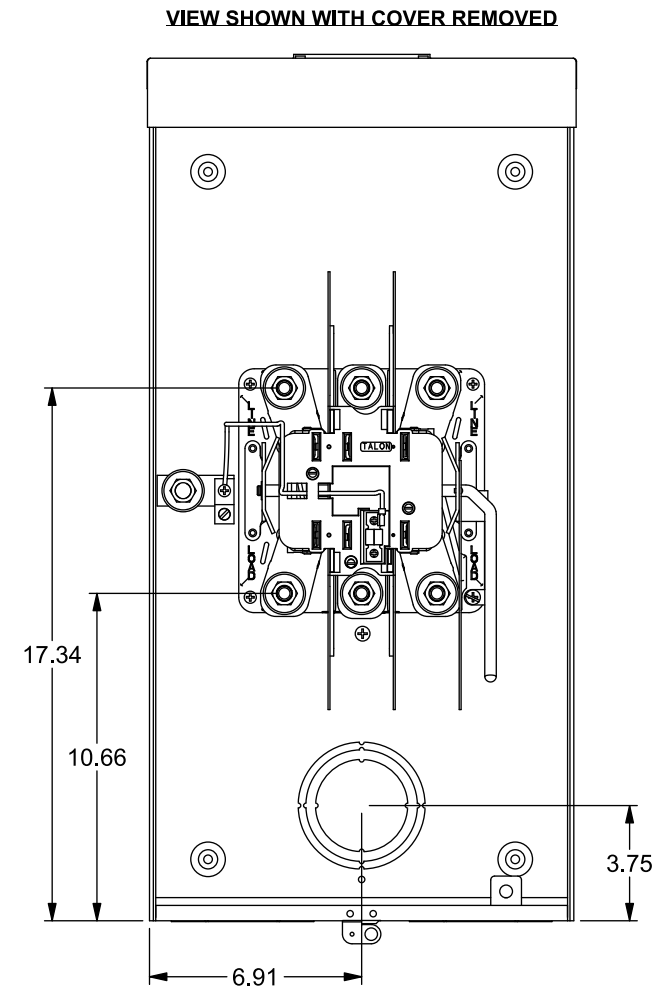

Catalog Number: 47707-01NU

Features and Ratings

- Ringless Type Meter Socket
- 320A Continuous, 400A Max., 600V AC
- Outdoor Enclosure (NEMA Type 3R)
- Painted G90 Steel Enclosure
- 3 Phase Commercial Socket
- 7 Jaw Meter Socket
- Meter Socket Type HQ-7DT
- For Overhead & Underground Service
- HD Type Hub Opening
- Lever Bypass
- 7/16" Barrel Lock Provision

Accessories

| CONDUIT HUBS (HD Type) | |
|------------------------|---------------------|
| TRADE SIZE | CATALOG No. |
| 3 INCH | EC56856 or H56856-2 |
| 3-1/2 INCH | EC56857 or H56857-2 |
| 4 INCH | EC56858 or H56858-2 |
| Hub Cover Plate | EC56933 or H56933S |

Meter Opening Cover Plate
Cat No: H659-0162

Connectors, Wire Sizes and Torques

| CONNECTOR | PART No. | WIRE SIZE | TORQUE |
|-------------------|----------|------------------|-------------|
| LINE/LOAD/NEUTRAL | 56732 | (2) #4-350 kcmil | 275 IN-LBS. |
| GROUND | 67754A | #14 - 2/0 AWG | 50 IN-LBS. |

© 2019 Copyright Siemens Industry, Inc.

TALON
Meter Socket

Description:
**320A Cont, 7 Jaw, HQ-7DT, 600V AC,
w/Barrel Lock, Painted Steel Enclosure**

KAM 1/8/19 | DO NOT SCALE DRAWING | Dwg No: **47707-01NU**