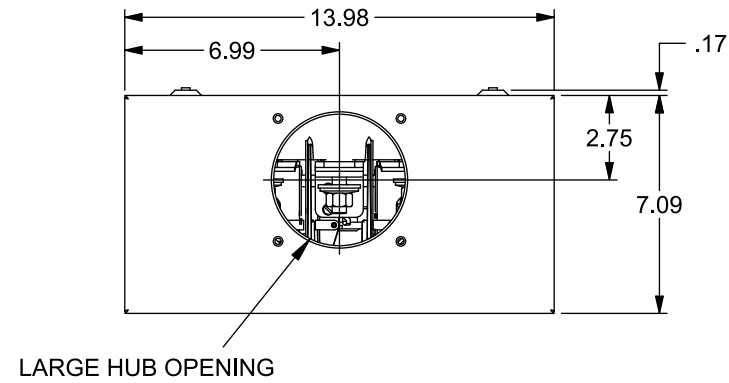

Catalog Number: 47707-01NU

Features and Ratings

- Ringless Type Meter Socket
- 320A Continuous, 400A Max., 600V AC
- Outdoor Enclosure (NEMA Type 3R)
- Painted G90 Steel Enclosure
- 3 Phase Commercial Socket
- 7 Jaw Meter Socket
- Meter Socket Type HQ-7DT
- For Overhead & Underground Service
- HD Type Hub Opening
- Lever Bypass
- 7/16" Barrel Lock Provision

Accessories

| CONDUIT HUBS (HD Type) | |
|------------------------|---------------------|
| TRADE SIZE | CATALOG No. |
| 3 INCH | EC56856 or H56856-2 |
| 3-1/2 INCH | EC56857 or H56857-2 |
| 4 INCH | EC56858 or H56858-2 |
| Hub Cover Plate | EC56933 or H56933S |

Meter Opening Cover Plate
Cat No: H659-0162

Connectors, Wire Sizes and Torques

| CONNECTOR | PART No. | WIRE SIZE | TORQUE |
|-------------------|----------|------------------|-------------|
| LINE/LOAD/NEUTRAL | 56732 | (2) #4-350 kcmil | 275 IN-LBS. |
| GROUND | 67754A | #14 - 2/0 AWG | 50 IN-LBS. |

© 2019 Copyright Siemens Industry, Inc.

TALON
Meter Socket

Description:
**320A Cont, 7 Jaw, HQ-7DT, 600V AC,
w/Barrel Lock, Painted Steel Enclosure**

KAM 1/8/19 | DO NOT SCALE DRAWING | Dwg No: **47707-01NU**