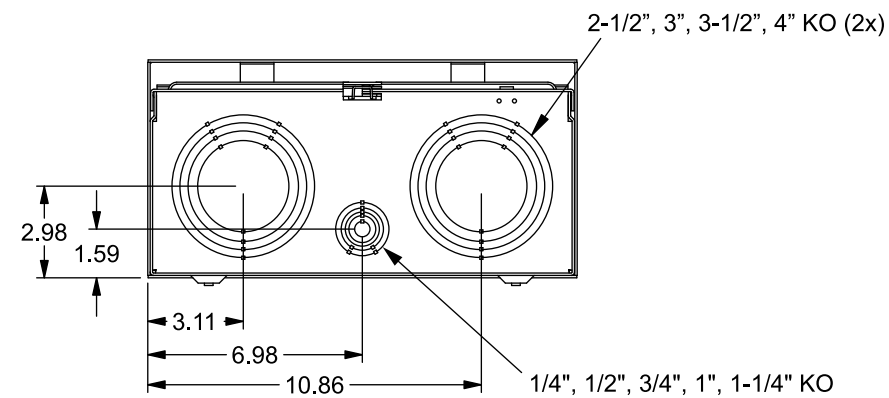

Catalog Number: 47707-01NU

Features and Ratings

- Ringless Type Meter Socket
- 320A Continuous, 400A Max., 600V AC
- Outdoor Enclosure (NEMA Type 3R)
- Painted G90 Steel Enclosure
- 3 Phase Commercial Socket
- 7 Jaw Meter Socket
- Meter Socket Type HQ-7DT
- For Overhead & Underground Service
- HD Type Hub Opening
- Lever Bypass
- 7/16" Barrel Lock Provision

Accessories

| CONDUIT HUBS (HD Type) | |
|------------------------|---------------------|
| TRADE SIZE | CATALOG No. |
| 3 INCH | EC56856 or H56856-2 |
| 3-1/2 INCH | EC56857 or H56857-2 |
| 4 INCH | EC56858 or H56858-2 |
| Hub Cover Plate | EC56933 or H56933S |

Meter Opening Cover Plate
Cat No: H659-0162

Connectors, Wire Sizes and Torques

| CONNECTOR | PART No. | WIRE SIZE | TORQUE |
|-------------------|----------|------------------|-------------|
| LINE/LOAD/NEUTRAL | 56732 | (2) #4-350 kcmil | 275 IN-LBS. |
| GROUND | 67754A | #14 - 2/0 AWG | 50 IN-LBS. |

© 2019 Copyright Siemens Industry, Inc.

TALON
Meter Socket

Description:
**320A Cont, 7 Jaw, HQ-7DT, 600V AC,
w/Barrel Lock, Painted Steel Enclosure**

KAM 1/8/19 | DO NOT SCALE DRAWING | Dwg No: **47707-01NU**