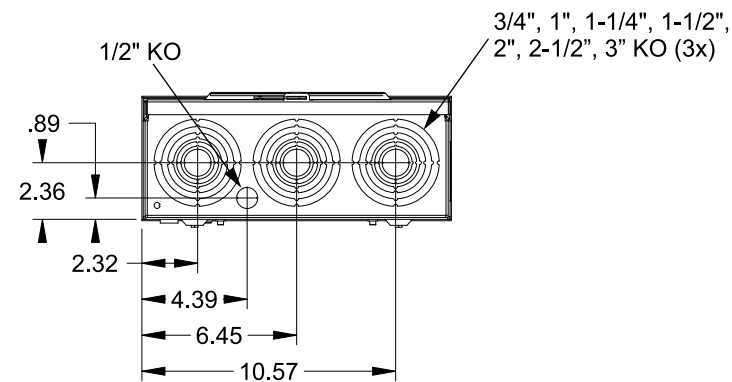

Catalog Number: 47605-015F

Features and Ratings

- Ringless Type Meter Socket
- 320A Continuous, 400A Max., 600V AC
- Outdoor Enclosure (NEMA Type 3R)
- Painted G90 Steel Enclosure
- 1 Phase, Commercial Socket
- 5 Jaw Meter Socket
- Meter Socket Type HQ-5SUT
- For Overhead & Underground Service
- HD Type Hub Opening
- Lever Bypass

TYPE HD (LARGE) HUB OPENING

VIEW SHOWN WITH COVER REMOVED

Accessories

CONDUIT HUBS (HD Type)	
TRADE SIZE	CATALOG No.
3 INCH	EC56856 or H56856-2
3-1/2 INCH	EC56857 or H56857-2
4 INCH	EC56858 or H56858-2
Hub Cover Plate	EC56933 or H56933S

Meter Opening Cover Plate
Cat No: H659-0162

5th Jaw Kit
Cat. No: EC35815-2

Anti Inversion Clip
Cat. No: H59676

Connectors, Wire Sizes and Torques

CONNECTOR	PART No.	WIRE SIZE	HEX DRIVE	TORQUE
LINE,LOAD,NEUTRAL	55890-1	#6 - 350 kcmil	5/16"	275 IN-LBS.
GROUND	36503	#14 - 2 AWG	..	50 IN-LBS.

© 2016 Copyright Siemens Industry, Inc.

TALON

Meter Socket

Description: **320A Cont, 5 Jaw, HQ-5SUT, 600V AC, Painted Steel Enclosure**

JEL 3/18/16 DO NOT SCALE DRAWING Dwg No: **47605-015F**