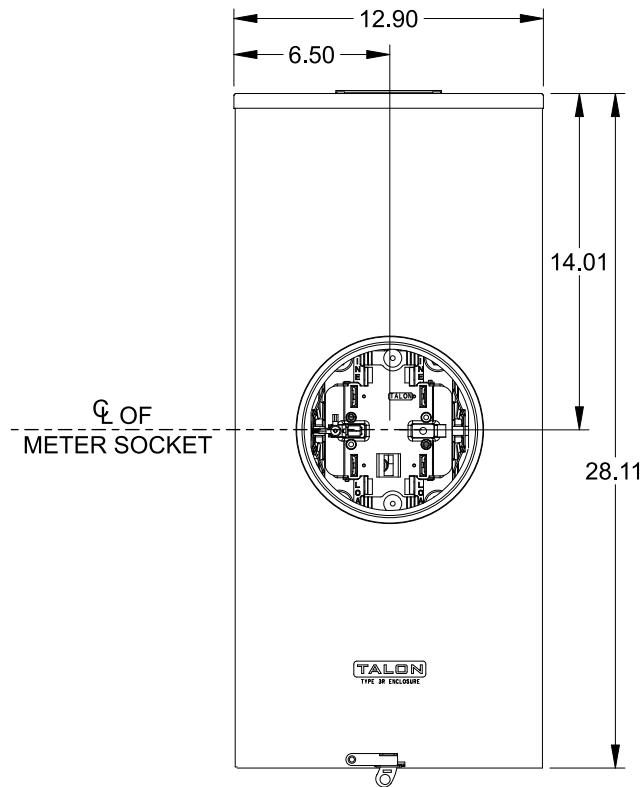

Catalog Number: 47605-015F

Features and Ratings

- Ringless Type Meter Socket
- 320A Continuous, 400A Max., 600V AC
- Outdoor Enclosure (NEMA Type 3R)
- Painted G90 Steel Enclosure
- 1 Phase, Commercial Socket
- 5 Jaw Meter Socket
- Meter Socket Type HQ-5SUT
- For Overhead & Underground Service
- HD Type Hub Opening
- Lever Bypass

TYPE HD (LARGE) HUB OPENING

VIEW SHOWN WITH COVER REMOVED

Accessories

CONDUIT HUBS (HD Type)	
TRADE SIZE	CATALOG No.
3 INCH	EC56856 or H56856-2
3-1/2 INCH	EC56857 or H56857-2
4 INCH	EC56858 or H56858-2
Hub Cover Plate	EC56933 or H56933S

Meter Opening Cover Plate
Cat No: H659-0162

5th Jaw Kit
Cat. No: EC35815-2

Anti Inversion Clip
Cat. No: H59676

Connectors, Wire Sizes and Torques

CONNECTOR	PART No.	WIRE SIZE	HEX DRIVE	TORQUE
LINE,LOAD,NEUTRAL	55890-1	#6 - 350 kcmil	5/16"	275 IN-LBS.
GROUND	36503	#14 - 2 AWG	..	50 IN-LBS.

© 2016 Copyright Siemens Industry, Inc.

TALON

Meter Socket

Description: **320A Cont, 5 Jaw, HQ-5SUT, 600V AC, Painted Steel Enclosure**

JEL 3/18/16 DO NOT SCALE DRAWING Dwg No: **47605-015F**