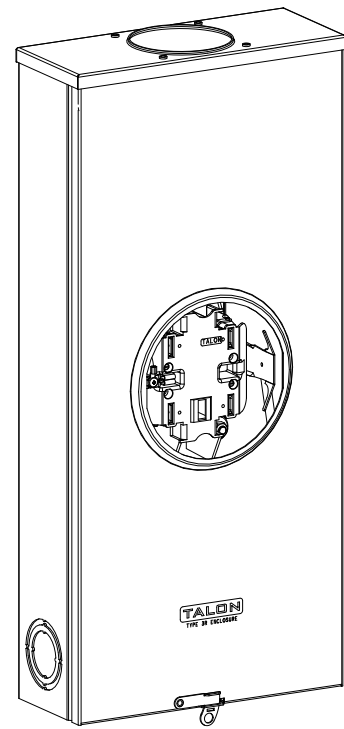

Catalog Number: 47605-015F

Features and Ratings

- Ringless Type Meter Socket
- 320A Continuous, 400A Max., 600V AC
- Outdoor Enclosure (NEMA Type 3R)
- Painted G90 Steel Enclosure
- 1 Phase, Commercial Socket
- 5 Jaw Meter Socket
- Meter Socket Type HQ-5SUT
- For Overhead & Underground Service
- HD Type Hub Opening
- Lever Bypass

TYPE HD (LARGE) HUB OPENING

VIEW SHOWN WITH COVER REMOVED

Accessories

CONDUIT HUBS (HD Type)	
TRADE SIZE	CATALOG No.
3 INCH	EC56856 or H56856-2
3-1/2 INCH	EC56857 or H56857-2
4 INCH	EC56858 or H56858-2
Hub Cover Plate	EC56933 or H56933S

Meter Opening Cover Plate
Cat No: H659-0162

5th Jaw Kit
Cat. No: EC35815-2

Anti Inversion Clip
Cat. No: H59676

Connectors, Wire Sizes and Torques

CONNECTOR	PART No.	WIRE SIZE	HEX DRIVE	TORQUE
LINE,LOAD,NEUTRAL	55890-1	#6 - 350 kcmil	5/16"	275 IN-LBS.
GROUND	36503	#14 - 2 AWG	..	50 IN-LBS.

© 2016 Copyright Siemens Industry, Inc.

TALON

Meter Socket

Description: **320A Cont, 5 Jaw, HQ-5SUT, 600V AC, Painted Steel Enclosure**

JEL 3/18/16 DO NOT SCALE DRAWING Dwg No: **47605-015F**