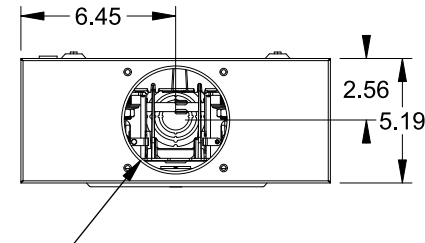

Catalog Number: 47605-015F

Features and Ratings

- Ringless Type Meter Socket
- 320A Continuous, 400A Max., 600V AC
- Outdoor Enclosure (NEMA Type 3R)
- Painted G90 Steel Enclosure
- 1 Phase, Commercial Socket
- 5 Jaw Meter Socket
- Meter Socket Type HQ-5SUT
- For Overhead & Underground Service
- HD Type Hub Opening
- Lever Bypass

TYPE HD (LARGE) HUB OPENING

VIEW SHOWN WITH COVER REMOVED

Accessories

CONDUIT HUBS (HD Type)	
TRADE SIZE	CATALOG No.
3 INCH	EC56856 or H56856-2
3-1/2 INCH	EC56857 or H56857-2
4 INCH	EC56858 or H56858-2
Hub Cover Plate	EC56933 or H56933S

Meter Opening Cover Plate
Cat No: H659-0162

5th Jaw Kit
Cat. No: EC35815-2

Anti Inversion Clip
Cat. No: H59676

Connectors, Wire Sizes and Torques

CONNECTOR	PART No.	WIRE SIZE	HEX DRIVE	TORQUE
LINE,LOAD,NEUTRAL	55890-1	#6 - 350 kcmil	5/16"	275 IN-LBS.
GROUND	36503	#14 - 2 AWG	..	50 IN-LBS.

© 2016 Copyright Siemens Industry, Inc.

TALON

Meter Socket

Description: **320A Cont, 5 Jaw, HQ-5SUT, 600V AC, Painted Steel Enclosure**

JEL 3/18/16 DO NOT SCALE DRAWING Dwg No: **47605-015F**