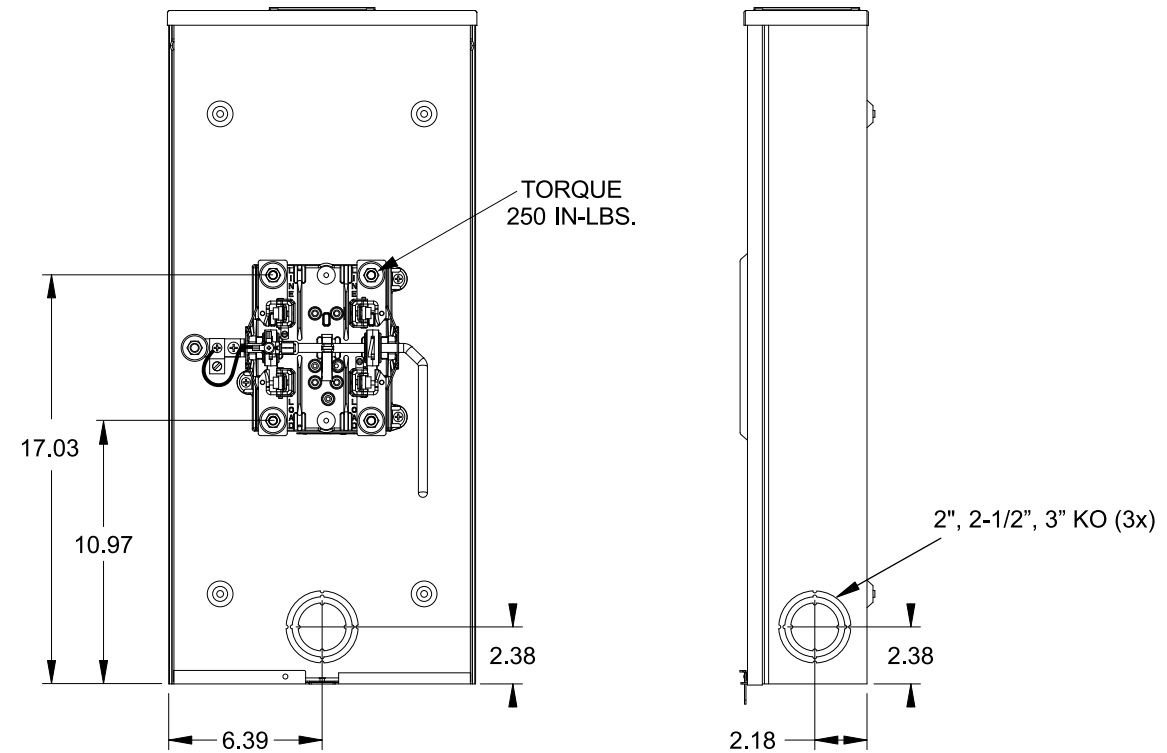

Catalog Number: 47605-015F

Features and Ratings

- Ringless Type Meter Socket
- 320A Continuous, 400A Max., 600V AC
- Outdoor Enclosure (NEMA Type 3R)
- Painted G90 Steel Enclosure
- 1 Phase, Commercial Socket
- 5 Jaw Meter Socket
- Meter Socket Type HQ-5SUT
- For Overhead & Underground Service
- HD Type Hub Opening
- Lever Bypass

TYPE HD (LARGE) HUB OPENING

VIEW SHOWN WITH COVER REMOVED

Accessories

CONDUIT HUBS (HD Type)	
TRADE SIZE	CATALOG No.
3 INCH	EC56856 or H56856-2
3-1/2 INCH	EC56857 or H56857-2
4 INCH	EC56858 or H56858-2
Hub Cover Plate	EC56933 or H56933S

Meter Opening Cover Plate
Cat No: H659-0162

5th Jaw Kit
Cat. No: EC35815-2

Anti Inversion Clip
Cat. No: H59676

Connectors, Wire Sizes and Torques

CONNECTOR	PART No.	WIRE SIZE	HEX DRIVE	TORQUE
LINE,LOAD,NEUTRAL	55890-1	#6 - 350 kcmil	5/16"	275 IN-LBS.
GROUND	36503	#14 - 2 AWG	..	50 IN-LBS.

© 2016 Copyright Siemens Industry, Inc.

TALON

Meter Socket

Description: **320A Cont, 5 Jaw, HQ-5SUT, 600V AC, Painted Steel Enclosure**

JEL 3/18/16 DO NOT SCALE DRAWING Dwg No: **47605-015F**