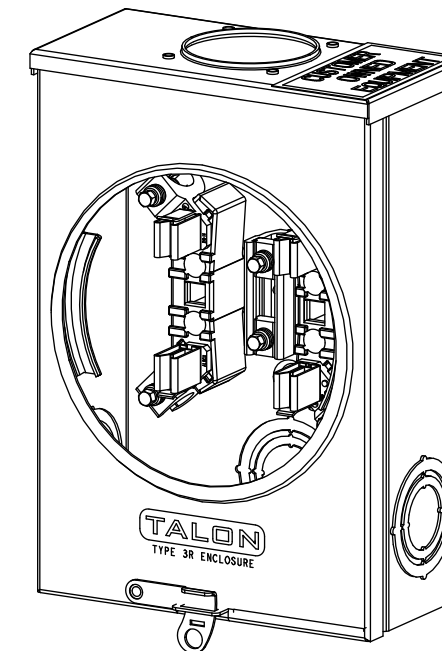

## Accessories

CONDUIT HUBS (RX Type)	
TRADE SIZE	CATALOG No.
1-1/4 INCH	EC38597 or H38597-2
1-1/2 INCH	EC38598 or H38598-2
2 INCH	EC38599 or H38599-2
2-1/2 INCH	EC38600 or H38600-2

Hub Cover Plate EC38595 or H38595-1

Meter Opening Cover Plate

Cat No: H659-0162

5th Jaw Kit

Cat. No: EC659-0121

## Connectors, Wire Sizes and Torques

CONNECTOR	WIRE SIZE	TORQUE
LINE, LOAD, NEUTRAL*	2/0 - 14 AWG	50 IN.-LBS.
GROUND	#2 - 14 AWG	50 IN.-LBS.

\* External Hex Drive 5/16"

TYPE RX (SMALL) HUB OPENING

VIEW SHOWN WITH COVER REMOVED

© 2015 Copyright Siemens Industry, Inc.

**TALON**

**Meter Socket**

Description: **135A Cont, 4 Jaw, UAT1, 600V AC, Painted Steel Enclosure**

JEL 8/30/15 DO NOT SCALE DRAWING Dwg No: **UAT111-0JCA**