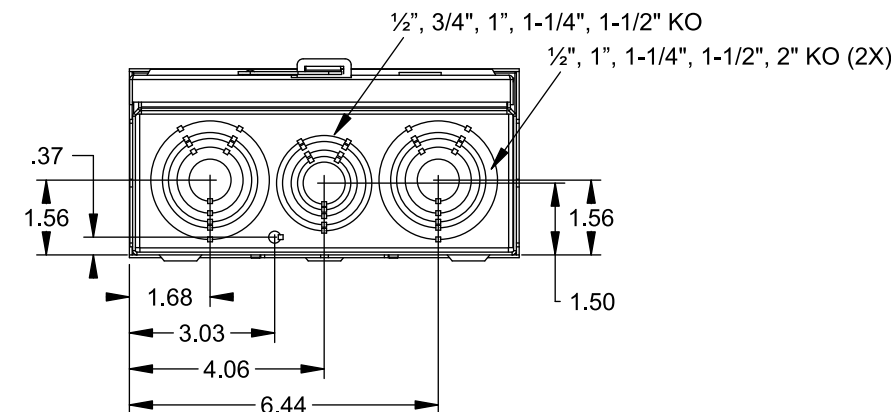

## Accessories

CONDUIT HUBS (RX Type)	
TRADE SIZE	CATALOG No.
1-1/4 INCH	EC38597 or H38597-2
1-1/2 INCH	EC38598 or H38598-2
2 INCH	EC38599 or H38599-2
2-1/2 INCH	EC38600 or H38600-2

Hub Cover Plate EC38595 or H38595-1

## Connectors, Wire Sizes and Torques

CONNECTOR	WIRE SIZE	TORQUE
LINE, LOAD, NEUTRAL*	2/0 - 14 AWG	50 IN.-LBS.
GROUND	#2 - 14 AWG	50 IN.-LBS.

\* External Hex Drive 5/16"

TYPE RX (SMALL) HUB OPENING

VIEW SHOWN WITH COVER REMOVED

© 2015 Copyright Siemens Industry, Inc.

**TALON**

**Meter Socket**

Description: **135A Cont, 4 Jaw, UAT1, 600V AC, Painted Steel Enclosure**

JEL 8/30/15 DO NOT SCALE DRAWING Dwg No: **UAT111-0JCA**