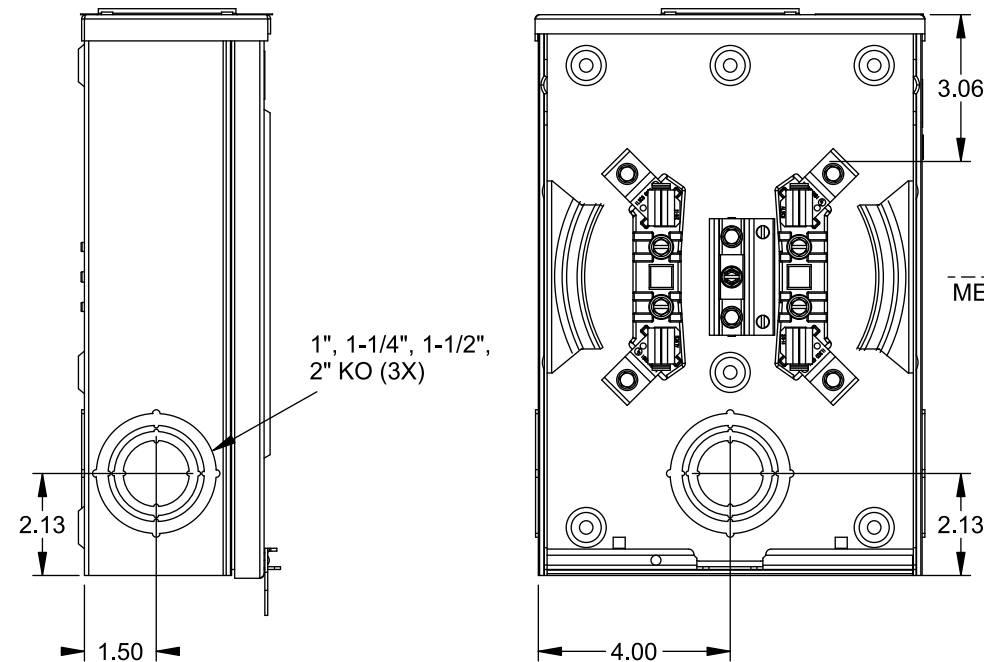

## Accessories

CONDUIT HUBS (RX Type)	
TRADE SIZE	CATALOG No.
1-1/4 INCH	EC38597 or H38597-2
1-1/2 INCH	EC38598 or H38598-2
2 INCH	EC38599 or H38599-2
2-1/2 INCH	EC38600 or H38600-2

Hub Cover Plate EC38595 or H38595-1

Meter Opening Cover Plate

Cat No: H659-0162

5th Jaw Kit

Cat. No: EC659-0121

## Connectors, Wire Sizes and Torques

CONNECTOR	WIRE SIZE	TORQUE
LINE, LOAD, NEUTRAL*	2/0 - 14 AWG	50 IN.-LBS.
GROUND	#2 - 14 AWG	50 IN.-LBS.

\* External Hex Drive 5/16"

TYPE RX (SMALL) HUB OPENING

VIEW SHOWN WITH COVER REMOVED

© 2015 Copyright Siemens Industry, Inc.

**TALON**

**Meter Socket**

Description: **135A Cont, 4 Jaw, UAT1, 600V AC, Painted Steel Enclosure**

JEL 8/30/15 DO NOT SCALE DRAWING Dwg No: **UAT111-0JCA**