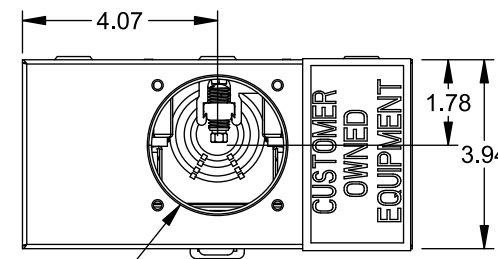

## Accessories

CONDUIT HUBS (RX Type)	
TRADE SIZE	CATALOG No.
1-1/4 INCH	EC38597 or H38597-2
1-1/2 INCH	EC38598 or H38598-2
2 INCH	EC38599 or H38599-2
2-1/2 INCH	EC38600 or H38600-2

Hub Cover Plate EC38595 or H38595-1

Meter Opening Cover Plate

Cat No: H659-0162

5th Jaw Kit

Cat. No: EC659-0121

## Connectors, Wire Sizes and Torques

CONNECTOR	WIRE SIZE	TORQUE
LINE, LOAD, NEUTRAL*	2/0 - 14 AWG	50 IN.-LBS.
GROUND	#2 - 14 AWG	50 IN.-LBS.

\* External Hex Drive 5/16"

TYPE RX (SMALL) HUB OPENING

VIEW SHOWN WITH COVER REMOVED

© 2015 Copyright Siemens Industry, Inc.

**TALON**

**Meter Socket**

Description: **135A Cont, 4 Jaw, UAT1, 600V AC, Painted Steel Enclosure**

JEL 8/30/15 DO NOT SCALE DRAWING Dwg No: **UAT111-0JCA**