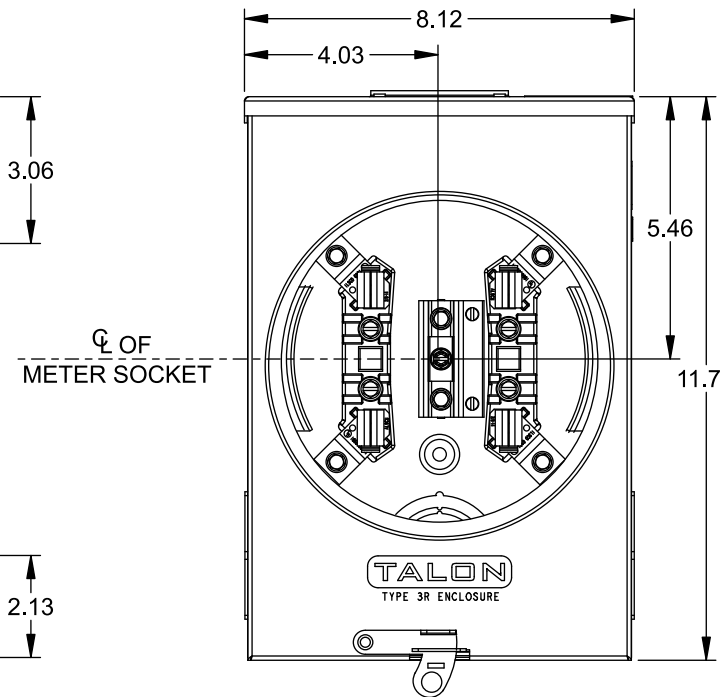

## Accessories

CONDUIT HUBS (RX Type)	
TRADE SIZE	CATALOG No.
1-1/4 INCH	EC38597 or H38597-2
1-1/2 INCH	EC38598 or H38598-2
2 INCH	EC38599 or H38599-2
2-1/2 INCH	EC38600 or H38600-2

Hub Cover Plate EC38595 or H38595-1

Meter Opening Cover Plate

Cat No: H659-0162

5th Jaw Kit

Cat. No: EC659-0121

## Connectors, Wire Sizes and Torques

CONNECTOR	WIRE SIZE	TORQUE
LINE, LOAD, NEUTRAL*	2/0 - 14 AWG	50 IN.-LBS.
GROUND	#2 - 14 AWG	50 IN.-LBS.

\* External Hex Drive 5/16"

TYPE RX (SMALL) HUB OPENING

VIEW SHOWN WITH COVER REMOVED

© 2015 Copyright Siemens Industry, Inc.

**TALON**

**Meter Socket**

Description: **135A Cont, 4 Jaw, UAT1, 600V AC, Painted Steel Enclosure**

JEL 8/30/15 DO NOT SCALE DRAWING Dwg No: **UAT111-0JCA**