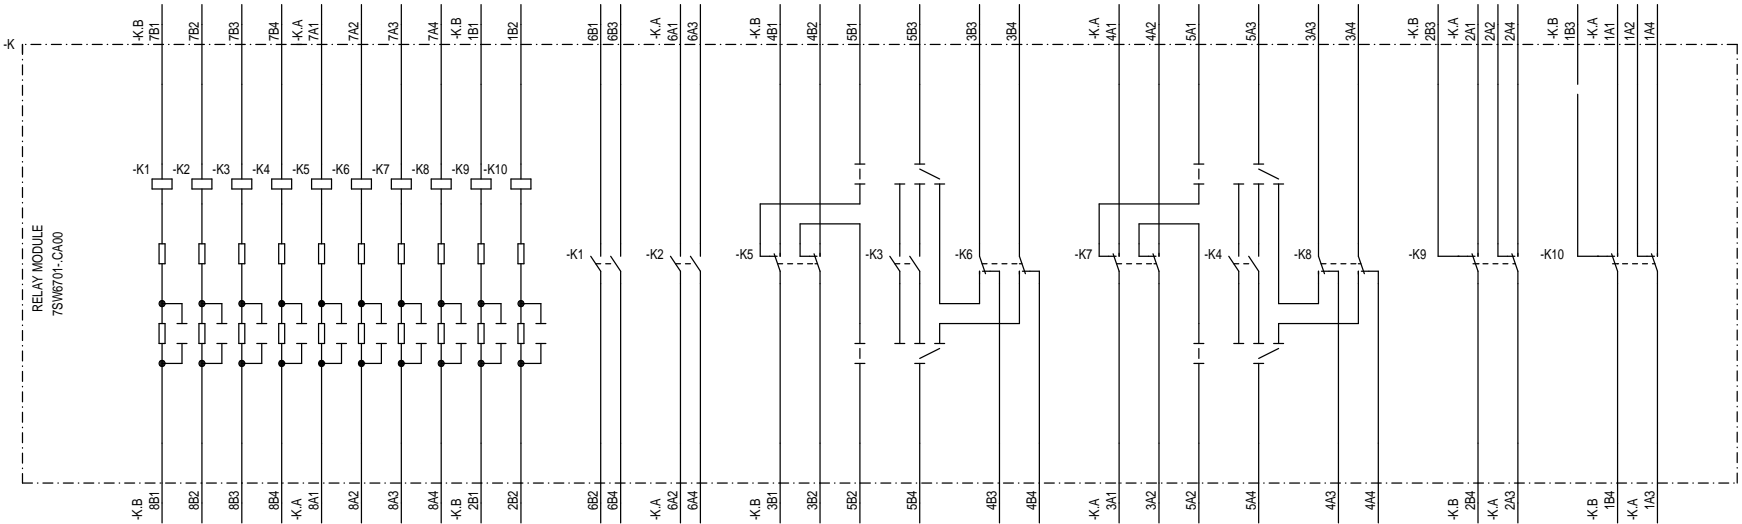

Origin: E.V.S. ETPOOLEN/7SW6701/CA00
Project:

Rev.	Remarks	Date	Name	Norm	Orig./Rept. f./Rept. by	Equipment diagram	Sh.No.	1
							Shs.	

Siemens AG

RELAY MODULE 7SW6701

s / Z1

1 2 3 4 5 6 7 8