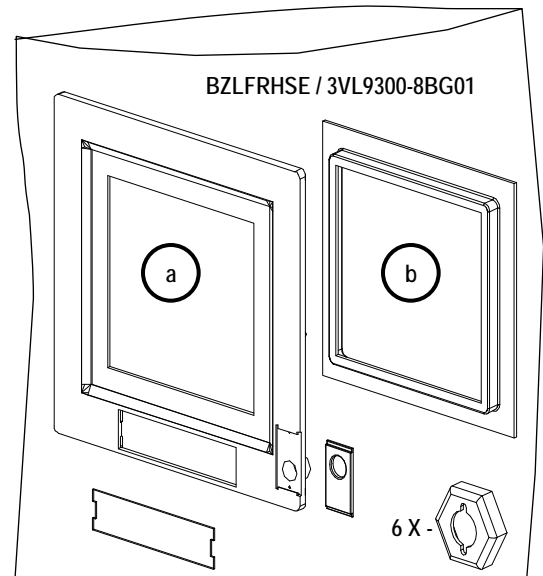

NOTE - These instructions do not purport to cover all details or variations in equipment, or to provide for every possible contingency to be met in connection with installation, operation or maintenance. Should further information be desired or should particular problems arise, which are not covered sufficiently for the purchaser's purposes, the matter should be referred to the local Siemens sales office. The contents of this instruction manual shall not become part of or modify any prior or existing agreement, commitment or relationship. The sales contract contains the entire obligation of Siemens. The warranty contained in the contract between the parties is the sole warranty of Siemens. Any statements contained herein do not create new warranties or modify the existing warranty.

Trademarks - Unless otherwise noted, all names identified by ® are registered trademarks of Siemens AG or Siemens Industry, Inc. The remaining trademarks in this publication may be trademarks whose use by third parties for their own purposes could violate the rights of the owner.