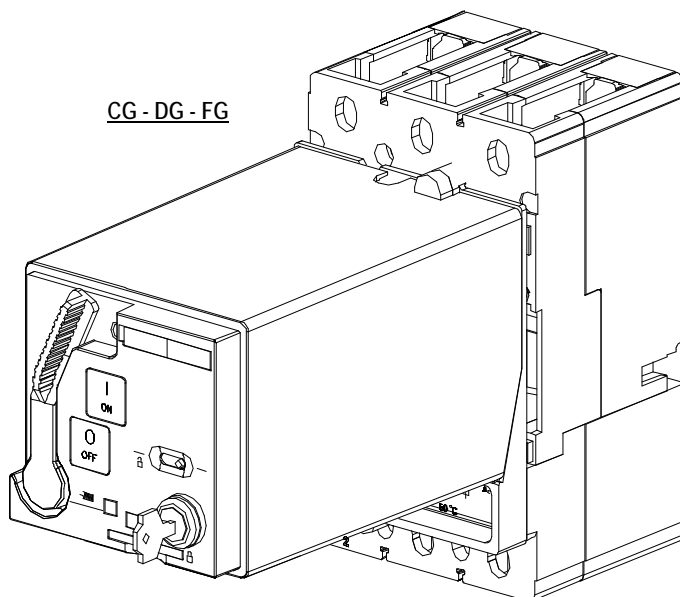

NOTE - These instructions do not purport to cover all details or variations in equipment, or to provide for every possible contingency to be met in connection with installation, operation or maintenance. Should further information be desired or should particular problems arise, which are not covered sufficiently for the purchaser's purposes, the matter should be referred to the local Siemens sales office. The contents of this instruction manual shall not become part of or modify any prior or existing agreement, commitment or relationship. The sales contract contains the entire obligation of Siemens. The warranty contained in the contract between the parties is the sole warranty of Siemens. Any statements contained herein do not create new warranties or modify the existing warranty.

Trademarks - Unless otherwise noted, all names identified by ® are registered trademarks of Siemens AG or Siemens Industry, Inc. The remaining trademarks in this publication may be trademarks whose use by third parties for their own purposes could violate the rights of the owner.