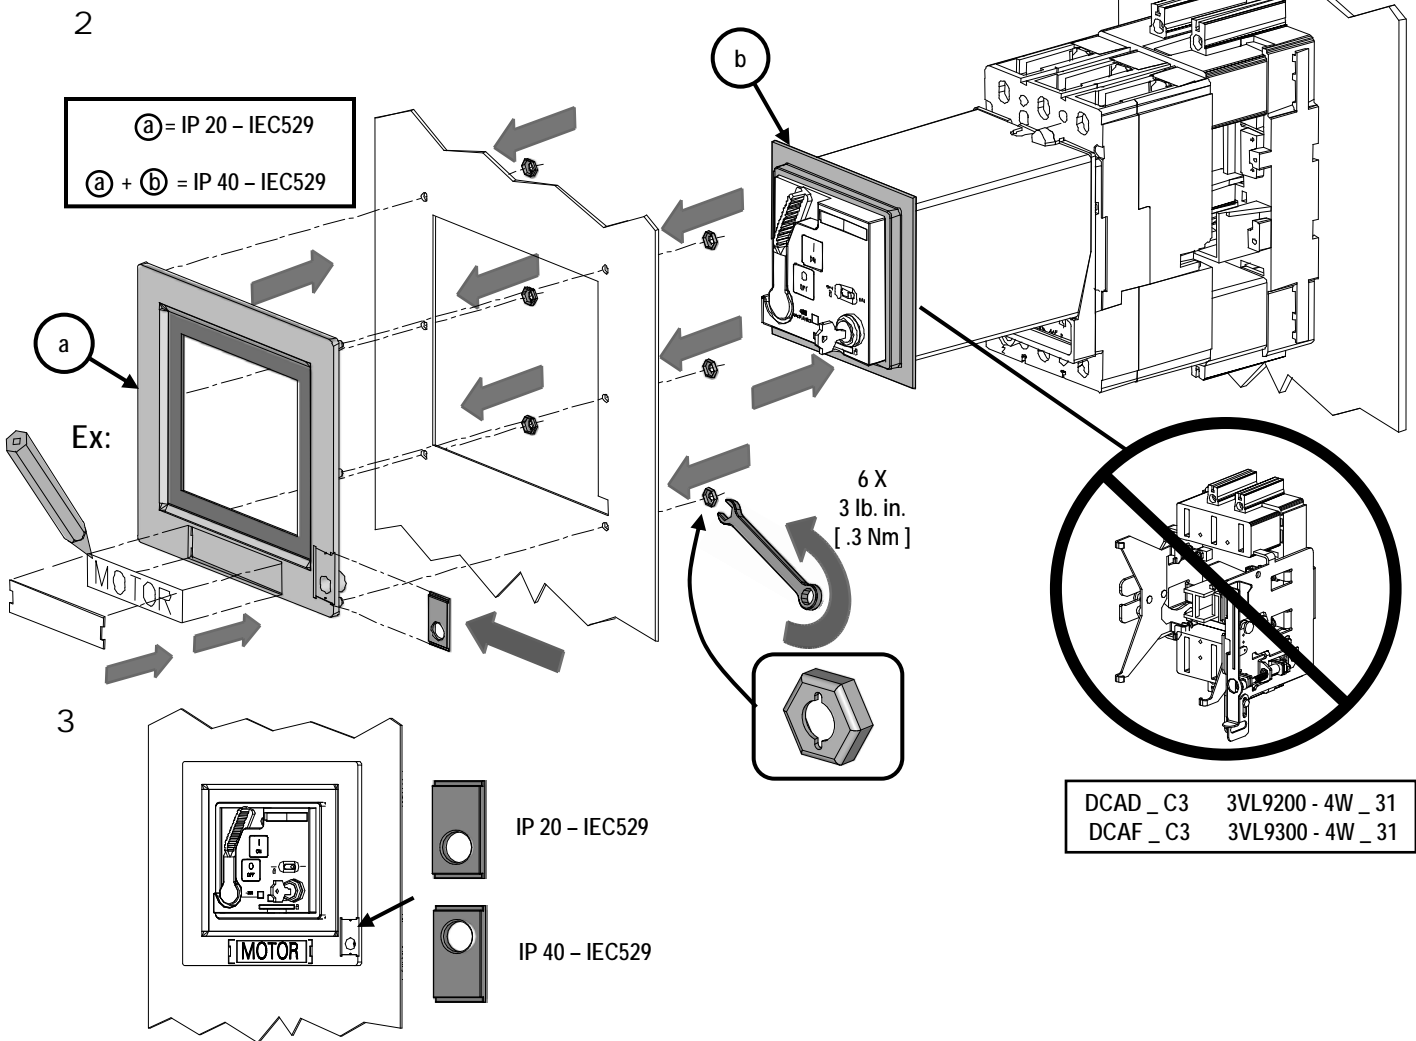

For Support in Europe refer to :

Bestell-Nr. / Order No.: 3ZX1012-0VL68-8AA8   Internet: www.siemens.de/lowvoltage/technical-assistance   GWA 4NEB 179 6909-10 DS 02

Technical Support: Toll Free: 1-800-241-4453   Internet: www.usa.siemens.com/powerdistribution