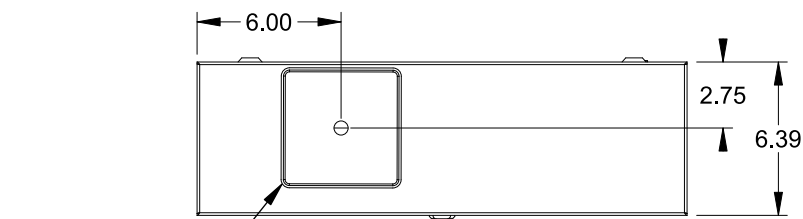

## Features and Ratings

- Ringless Type Meter Socket
- 320A Continuous, 320A Max., 600V AC
- Outdoor Enclosure (NEMA Type 3R)
- Painted G90 Steel Enclosure
- 3 Phase, 4 Wire, Commercial Socket
- 7 Jaw Meter Socket
- Meter Socket Type HQ-7SW
- For Overhead & Underground Service
- HD Type Hub Opening w/Large Coverplate
- 7/8" Barrel Lock Provision w/Bracket
- Lever Bypass
- Side Wired

## Connectors, Wire Sizes and Torques

CONNECTOR	PART NO.	WIRE SIZE	HEX	TORQUE
LINE	55890-1	#6 - 350 kcmil	5/16"	275 LB-IN
LOAD	55890-1	#6 - 350 kcmil	5/16"	275 LB-IN
NEUTRAL	55890-1	#6 - 350 kcmil	5/16"	275 LB-IN
GROUND	67554A	#14 - 2 AWG	..	50 LB-IN