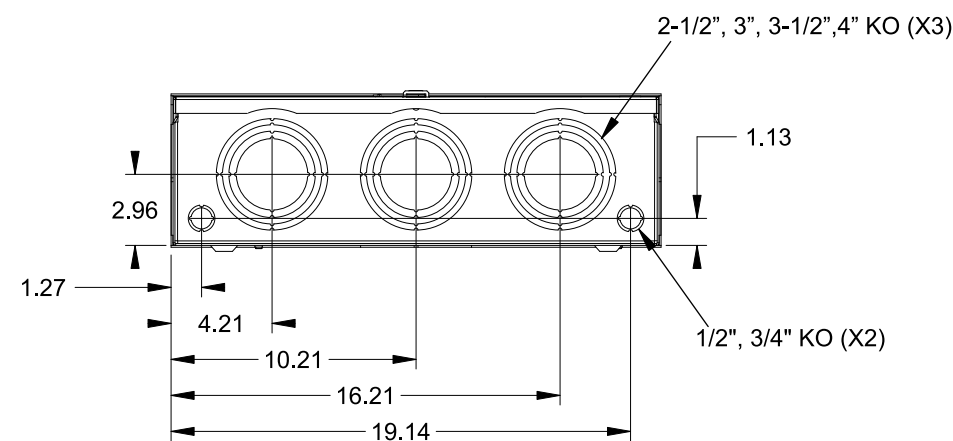

## Features and Ratings

- Ringless Type Meter Socket
- 320A Continuous, 320A Max., 600V AC
- Outdoor Enclosure (NEMA Type 3R)
- Painted G90 Steel Enclosure
- 3 Phase, 4 Wire, Commercial Socket
- 7 Jaw Meter Socket
- Meter Socket Type HQ-7SW
- For Overhead & Underground Service
- HD Type Hub Opening w/Large Coverplate
- 7/8" Barrel Lock Provision w/Bracket
- Lever Bypass
- Side Wired

## Accessories

CONDUIT HUBS (HD Type)	
TRADE SIZE	CATALOG No.
3 INCH	EC56856 or H56856-2
3-1/2 INCH	EC56857 or H56857-2
4 INCH	EC56858 or H56858-2
Hub Cover Plate	EC56933 or H56933S

Meter Opening Cover Plate  
Cat No: H659-0162

## Connectors, Wire Sizes and Torques

CONNECTOR	PART NO.	WIRE SIZE	HEX	TORQUE
LINE	55890-1	#6 - 350 kcmil	5/16"	275 LB-IN
LOAD	55890-1	#6 - 350 kcmil	5/16"	275 LB-IN
NEUTRAL	55890-1	#6 - 350 kcmil	5/16"	275 LB-IN
GROUND	67554A	#14 - 2 AWG	..	50 LB-IN

© 2016 Copyright Siemens Industry, Inc.

**TALON**  
**Meter Socket**

Description: **320A Cont, 7 Jaw, HQ-7SW, 600V AC, Painted Steel Enclosure**

JEL 3/18/16 | DO NOT SCALE DRAWING | Dwg No: **48707-02**