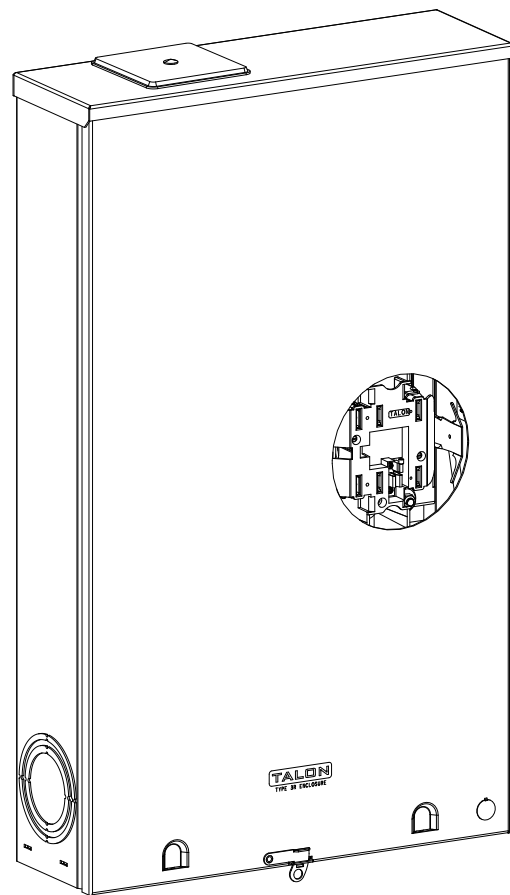

## Features and Ratings

- Ringless Type Meter Socket
- 320A Continuous, 320A Max., 600V AC
- Outdoor Enclosure (NEMA Type 3R)
- Painted G90 Steel Enclosure
- 3 Phase, 4 Wire, Commercial Socket
- 7 Jaw Meter Socket
- Meter Socket Type HQ-7SW
- For Overhead & Underground Service
- HD Type Hub Opening w/Large Coverplate
- 7/8" Barrel Lock Provision w/Bracket
- Lever Bypass
- Side Wired

LARGE COVERPLATE

CL OF METER SOCKET

VIEW SHOWN WITH COVER REMOVED

## Accessories

CONDUIT HUBS (HD Type)	
TRADE SIZE	CATALOG No.
3 INCH	EC56856 or H56856-2
3-1/2 INCH	EC56857 or H56857-2
4 INCH	EC56858 or H56858-2
Hub Cover Plate	EC56933 or H56933S

Meter Opening Cover Plate  
Cat No: H659-0162

## Connectors, Wire Sizes and Torques

CONNECTOR	PART NO.	WIRE SIZE	HEX	TORQUE
LINE	55890-1	#6 - 350 kcmil	5/16"	275 LB-IN
LOAD	55890-1	#6 - 350 kcmil	5/16"	275 LB-IN
NEUTRAL	55890-1	#6 - 350 kcmil	5/16"	275 LB-IN
GROUND	67554A	#14 - 2 AWG	..	50 LB-IN