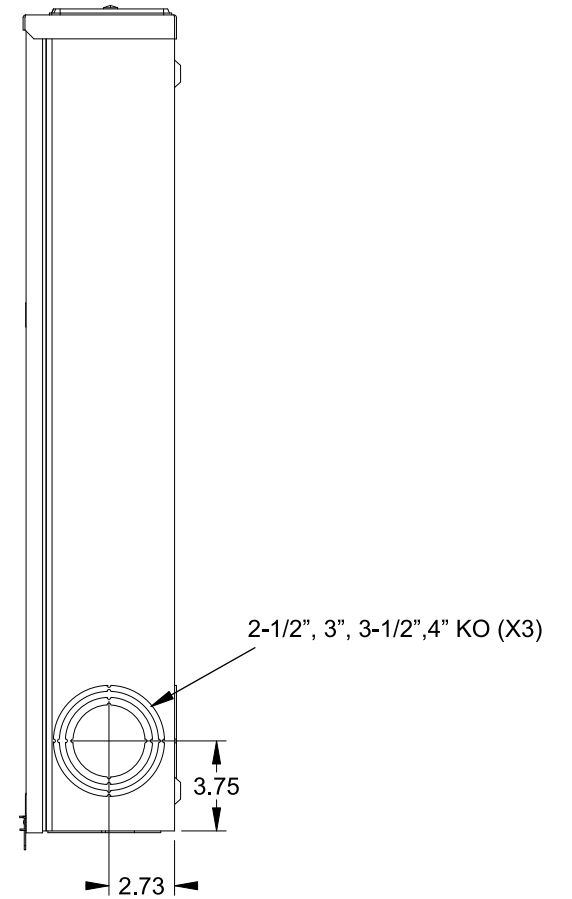

## Features and Ratings

- Ringless Type Meter Socket
- 320A Continuous, 320A Max., 600V AC
- Outdoor Enclosure (NEMA Type 3R)
- Painted G90 Steel Enclosure
- 3 Phase, 4 Wire, Commercial Socket
- 7 Jaw Meter Socket
- Meter Socket Type HQ-7SW
- For Overhead & Underground Service
- HD Type Hub Opening w/Large Coverplate
- 7/8" Barrel Lock Provision w/Bracket
- Lever Bypass
- Side Wired

LARGE COVERPLATE

CL OF METER SOCKET

VIEW SHOWN WITH COVER REMOVED

## Accessories

CONDUIT HUBS (HD Type)	
TRADE SIZE	CATALOG No.
3 INCH	EC56856 or H56856-2
3-1/2 INCH	EC56857 or H56857-2
4 INCH	EC56858 or H56858-2
Hub Cover Plate	EC56933 or H56933S

Meter Opening Cover Plate  
Cat No: H659-0162

## Connectors, Wire Sizes and Torques

CONNECTOR	PART NO.	WIRE SIZE	HEX	TORQUE
LINE	55890-1	#6 - 350 kcmil	5/16"	275 LB-IN
LOAD	55890-1	#6 - 350 kcmil	5/16"	275 LB-IN
NEUTRAL	55890-1	#6 - 350 kcmil	5/16"	275 LB-IN
GROUND	67554A	#14 - 2 AWG	..	50 LB-IN