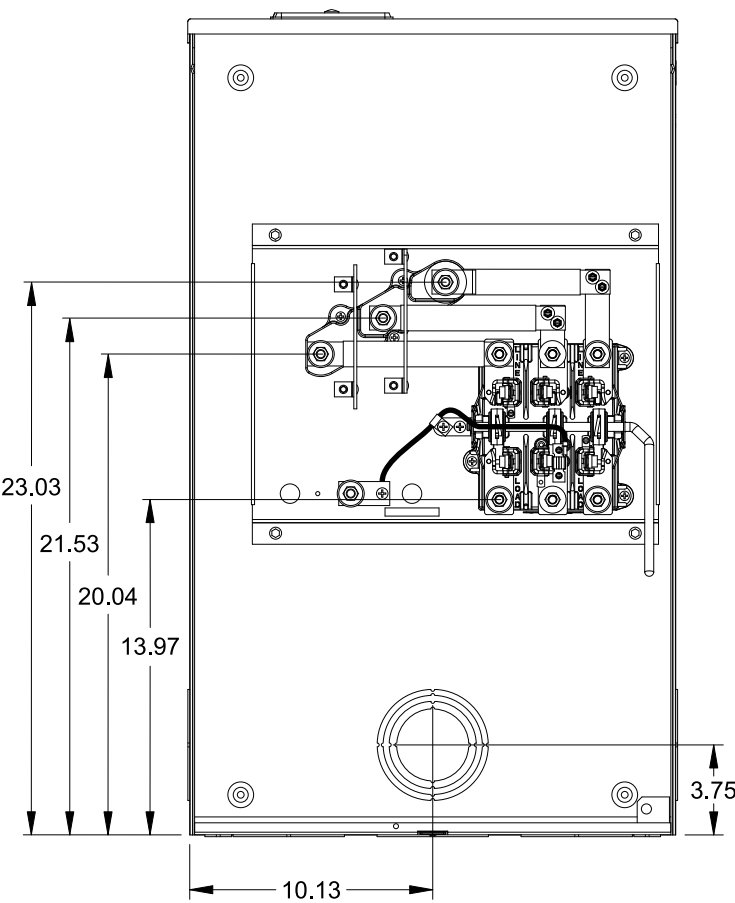

## Features and Ratings

- Ringless Type Meter Socket
- 320A Continuous, 320A Max., 600V AC
- Outdoor Enclosure (NEMA Type 3R)
- Painted G90 Steel Enclosure
- 3 Phase, 4 Wire, Commercial Socket
- 7 Jaw Meter Socket
- Meter Socket Type HQ-7SW
- For Overhead & Underground Service
- HD Type Hub Opening w/Large Coverplate
- 7/8" Barrel Lock Provision w/Bracket
- Lever Bypass
- Side Wired

## Accessories

CONDUIT HUBS (HD Type)	
TRADE SIZE	CATALOG No.
3 INCH	EC56856 or H56856-2
3-1/2 INCH	EC56857 or H56857-2
4 INCH	EC56858 or H56858-2
Hub Cover Plate	EC56933 or H56933S

Meter Opening Cover Plate  
Cat No: H659-0162

## Connectors, Wire Sizes and Torques

CONNECTOR	PART NO.	WIRE SIZE	HEX	TORQUE
LINE	55890-1	#6 - 350 kcmil	5/16"	275 LB-IN
LOAD	55890-1	#6 - 350 kcmil	5/16"	275 LB-IN
NEUTRAL	55890-1	#6 - 350 kcmil	5/16"	275 LB-IN
GROUND	67554A	#14 - 2 AWG	..	50 LB-IN

© 2016 Copyright Siemens Industry, Inc.

**TALON**  
**Meter Socket**

Description: **320A Cont, 7 Jaw, HQ-7SW, 600V AC, Painted Steel Enclosure**

JEL 3/18/16 | DO NOT SCALE DRAWING | Dwg No: **48707-02**