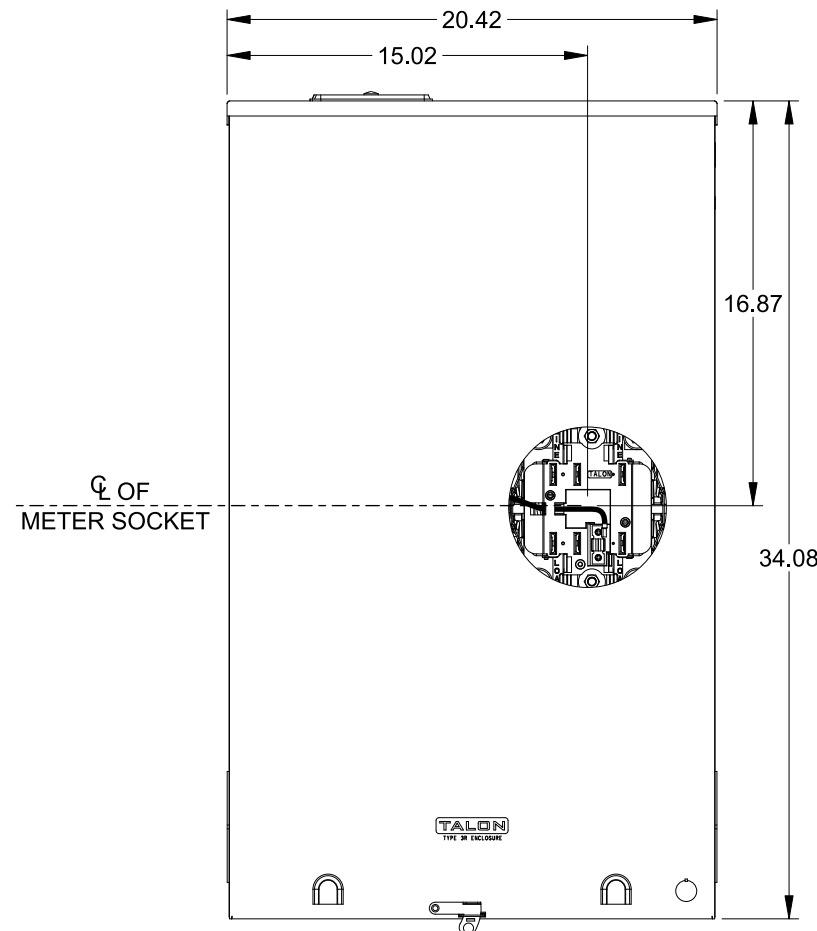

LARGE COVERPLATE

CL OF METER SOCKET

VIEW SHOWN WITH COVER REMOVED

## Accessories

CONDUIT HUBS (HD Type)	
TRADE SIZE	CATALOG No.
3 INCH	EC56856 or H56856-2
3-1/2 INCH	EC56857 or H56857-2
4 INCH	EC56858 or H56858-2
Hub Cover Plate	EC56933 or H56933S

Meter Opening Cover Plate  
Cat No: H659-0162

## Connectors, Wire Sizes and Torques

CONNECTOR	PART NO.	WIRE SIZE	HEX	TORQUE
LINE	55890-1	#6 - 350 kcmil	5/16"	275 LB-IN
LOAD	55890-1	#6 - 350 kcmil	5/16"	275 LB-IN
NEUTRAL	55890-1	#6 - 350 kcmil	5/16"	275 LB-IN
GROUND	67554A	#14 - 2 AWG	..	50 LB-IN

© 2016 Copyright Siemens Industry, Inc.

**TALON**  
**Meter Socket**

Description: **320A Cont, 7 Jaw, HQ-7SW, 600V AC, Painted Steel Enclosure**

JEL 3/18/16 | DO NOT SCALE DRAWING | Dwg No: **48707-02**