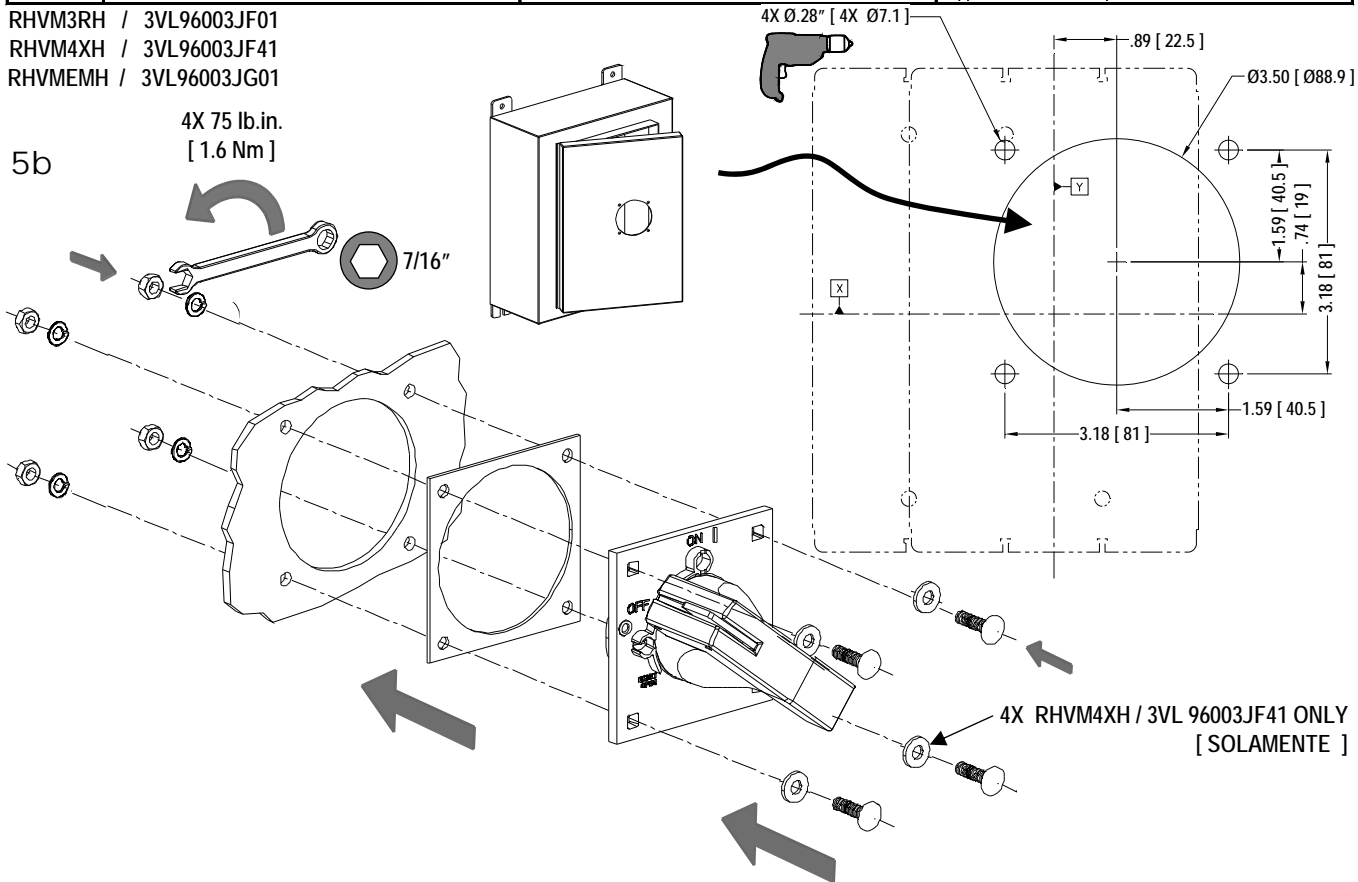

RHVM3RH / 3VL96003JF01
RHVM4XH / 3VL96003JF41
RHVMEMH / 3VL96003JG01

5b

4X 75 lb.in.
[1.6 Nm]

Test:
[Prueba:]

6

	Image	Force	Result [Resultado]		Step [Paso]
			Open [Abierta]	Closed [Cerrados]	
6a	OFF / 0 Reset [Restablecer]	5 lbf [22 N]	OK		6b
				OK	3
6b	ON / I	5 lbf [22 N]		OK	Finished / Ready [Terminado / Listo]
			OK		3