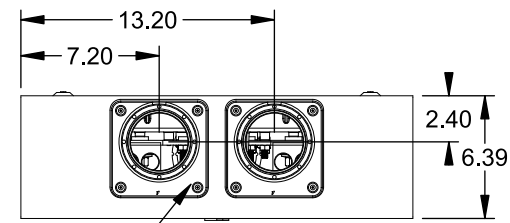

**Catalog Number: 9817-9508**

**Features and Ratings**

- Ringless Type Meter Socket
- 480A Continuous, 600A Max., 600V AC
- Outdoor Enclosure (NEMA Type 3R)
- Painted G90 Steel Enclosure
- 3 Phase, Commercial/Industrial Socket
- Meter Socket Type K-7T
- For Overhead & Underground Service
- Large Hub Opening, HD Type 3" Hub Installed

(2) TYPE HD (LARGE) 3" HUBS INSTALLED

VIEW SHOWN WITH COVER REMOVED

**Accessories**

CONDUIT HUBS (HD Type)	
TRADE SIZE	CATALOG No.
3 INCH	EC56856 or H56856-2
3-1/2 INCH	EC56857 or H56857-2
4 INCH	EC56858 or H56858-2
Hub Cover Plate	EC56933 or H56933S

CONNECTOR	PART No.	HEX DRIVE	WIRE SIZE	TORQUE
LINE*	56732-M	3/8"	(2)#4 - 500 kcmil	375 IN-LBS.
LOAD*	56732-M	3/8"	(2)#4 - 500 kcmil	375 IN-LBS.
NEUTRAL*	56732-M	3/8"	(2)#4 - 500 kcmil	375 IN-LBS.
LINE/LOAD/NEUT	68752-1	5/16"	(3)#6 - 250 kcmil	275 IN-LBS.
GROUND*	56734	5/16"	#6 - 250 kcmil	275 IN-LBS.

\*Factory Installed

© 2016 Copyright Siemens Industry, Inc.

**TALON**

**Meter Socket**

Description: **480A Cont, 4 Terminal, K-7T, 600V AC, Painted Steel Enclosure**

JEL 2/1/16 | DO NOT SCALE DRAWING | Dwg No: **9817-9508**