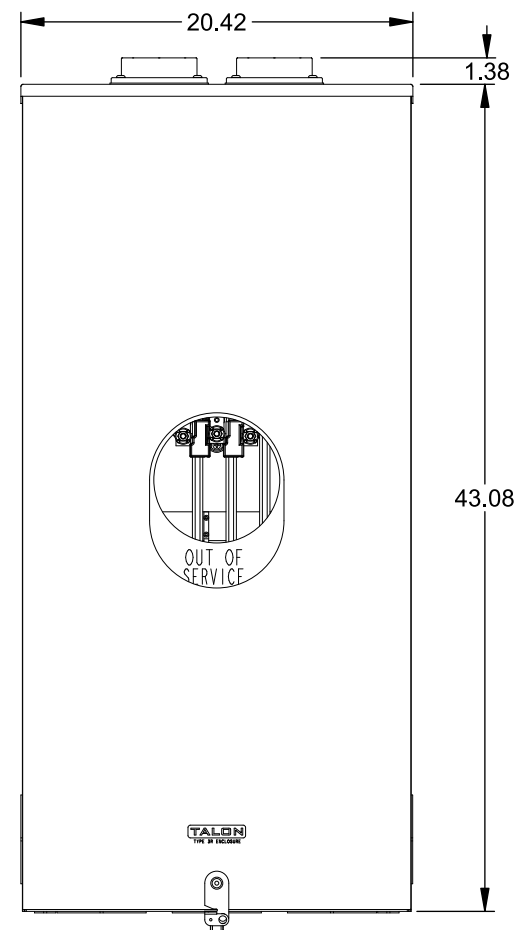

**Catalog Number: 9817-9508**

**Features and Ratings**

- Ringless Type Meter Socket
- 480A Continuous, 600A Max., 600V AC
- Outdoor Enclosure (NEMA Type 3R)
- Painted G90 Steel Enclosure
- 3 Phase, Commercial/Industrial Socket
- Meter Socket Type K-7T
- For Overhead & Underground Service
- Large Hub Opening, HD Type 3" Hub Installed

(2) TYPE HD (LARGE) 3" HUBS INSTALLED

VIEW SHOWN WITH COVER REMOVED

**Accessories**

CONDUIT HUBS (HD Type)	
TRADE SIZE	CATALOG No.
3 INCH	EC56856 or H56856-2
3-1/2 INCH	EC56857 or H56857-2
4 INCH	EC56858 or H56858-2
Hub Cover Plate	EC56933 or H56933S

CONNECTOR	PART No.	HEX DRIVE	WIRE SIZE	TORQUE
LINE*	56732-M	3/8"	(2)#4 - 500 kcmil	375 IN-LBS.
LOAD*	56732-M	3/8"	(2)#4 - 500 kcmil	375 IN-LBS.
NEUTRAL*	56732-M	3/8"	(2)#4 - 500 kcmil	375 IN-LBS.
LINE/LOAD/NEUT	68752-1	5/16"	(3)#6 - 250 kcmil	275 IN-LBS.
GROUND*	56734	5/16"	#6 - 250 kcmil	275 IN-LBS.

\*Factory Installed

© 2016 Copyright Siemens Industry, Inc.

**TALON**

**Meter Socket**

Description: **480A Cont, 4 Terminal, K-7T, 600V AC, Painted Steel Enclosure**

JEL 2/1/16 | DO NOT SCALE DRAWING | Dwg No: **9817-9508**