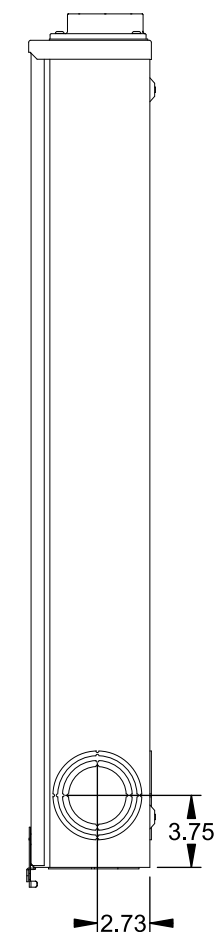

**Catalog Number: 9817-9508**

**Features and Ratings**

- Ringless Type Meter Socket
- 480A Continuous, 600A Max., 600V AC
- Outdoor Enclosure (NEMA Type 3R)
- Painted G90 Steel Enclosure
- 3 Phase, Commercial/Industrial Socket
- Meter Socket Type K-7T
- For Overhead & Underground Service
- Large Hub Opening, HD Type 3" Hub Installed

(2) TYPE HD (LARGE) 3" HUBS INSTALLED

VIEW SHOWN WITH COVER REMOVED

**Accessories**

CONDUIT HUBS (HD Type)	
TRADE SIZE	CATALOG No.
3 INCH	EC56856 or H56856-2
3-1/2 INCH	EC56857 or H56857-2
4 INCH	EC56858 or H56858-2
Hub Cover Plate	EC56933 or H56933S

CONNECTOR	PART No.	HEX DRIVE	WIRE SIZE	TORQUE
LINE*	56732-M	3/8"	(2)#4 - 500 kcmil	375 IN-LBS.
LOAD*	56732-M	3/8"	(2)#4 - 500 kcmil	375 IN-LBS.
NEUTRAL*	56732-M	3/8"	(2)#4 - 500 kcmil	375 IN-LBS.
LINE/LOAD/NEUT	68752-1	5/16"	(3)#6 - 250 kcmil	275 IN-LBS.
GROUND*	56734	5/16"	#6 - 250 kcmil	275 IN-LBS.

\*Factory Installed

© 2016 Copyright Siemens Industry, Inc.

**TALON**

**Meter Socket**

Description: **480A Cont, 4 Terminal, K-7T, 600V AC, Painted Steel Enclosure**

JEL 2/1/16 | DO NOT SCALE DRAWING | Dwg No: **9817-9508**