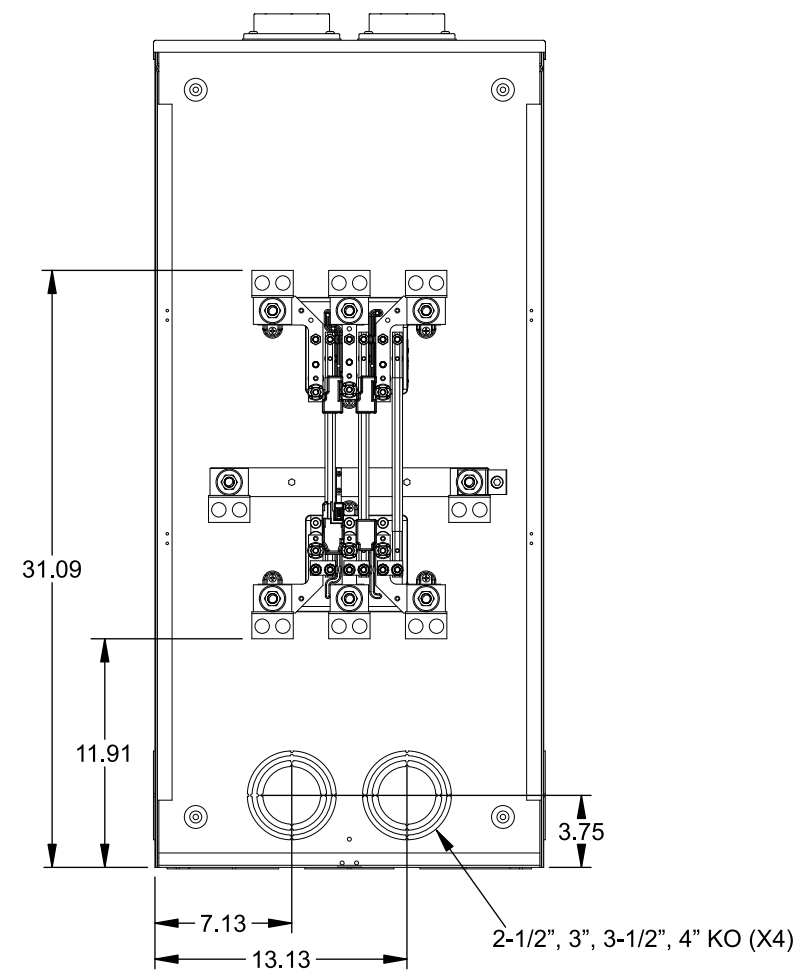

**Catalog Number: 9817-9508**

**Features and Ratings**

- Ringless Type Meter Socket
- 480A Continuous, 600A Max., 600V AC
- Outdoor Enclosure (NEMA Type 3R)
- Painted G90 Steel Enclosure
- 3 Phase, Commercial/Industrial Socket
- Meter Socket Type K-7T
- For Overhead & Underground Service
- Large Hub Opening, HD Type 3" Hub Installed

(2) TYPE HD (LARGE) 3" HUBS INSTALLED

VIEW SHOWN WITH COVER REMOVED

**Accessories**

CONDUIT HUBS (HD Type)	
TRADE SIZE	CATALOG No.
3 INCH	EC56856 or H56856-2
3-1/2 INCH	EC56857 or H56857-2
4 INCH	EC56858 or H56858-2
Hub Cover Plate	EC56933 or H56933S

CONNECTOR	PART No.	HEX DRIVE	WIRE SIZE	TORQUE
LINE*	56732-M	3/8"	(2)#4 - 500 kcmil	375 IN-LBS.
LOAD*	56732-M	3/8"	(2)#4 - 500 kcmil	375 IN-LBS.
NEUTRAL*	56732-M	3/8"	(2)#4 - 500 kcmil	375 IN-LBS.
LINE/LOAD/NEUT	68752-1	5/16"	(3)#6 - 250 kcmil	275 IN-LBS.
GROUND*	56734	5/16"	#6 - 250 kcmil	275 IN-LBS.

\*Factory Installed

© 2016 Copyright Siemens Industry, Inc.

**TALON**

**Meter Socket**

Description: **480A Cont, 4 Terminal, K-7T, 600V AC, Painted Steel Enclosure**

JEL 2/1/16 | DO NOT SCALE DRAWING | Dwg No: **9817-9508**