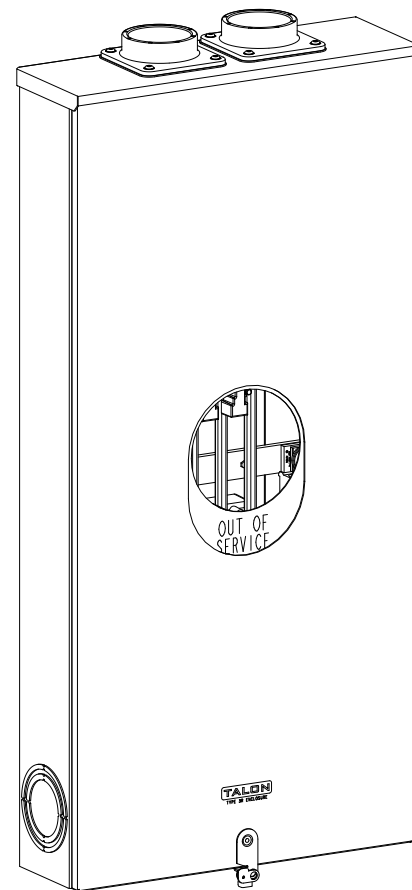

**Catalog Number: 9817-9508**

**Features and Ratings**

- Ringless Type Meter Socket
- 480A Continuous, 600A Max., 600V AC
- Outdoor Enclosure (NEMA Type 3R)
- Painted G90 Steel Enclosure
- 3 Phase, Commercial/Industrial Socket
- Meter Socket Type K-7T
- For Overhead & Underground Service
- Large Hub Opening, HD Type 3" Hub Installed

(2) TYPE HD (LARGE) 3" HUBS INSTALLED

VIEW SHOWN WITH COVER REMOVED

**Accessories**

CONDUIT HUBS (HD Type)	
TRADE SIZE	CATALOG No.
3 INCH	EC56856 or H56856-2
3-1/2 INCH	EC56857 or H56857-2
4 INCH	EC56858 or H56858-2
Hub Cover Plate	EC56933 or H56933S

CONNECTOR	PART No.	HEX DRIVE	WIRE SIZE	TORQUE
LINE*	56732-M	3/8"	(2)#4 - 500 kcmil	375 IN-LBS.
LOAD*	56732-M	3/8"	(2)#4 - 500 kcmil	375 IN-LBS.
NEUTRAL*	56732-M	3/8"	(2)#4 - 500 kcmil	375 IN-LBS.
LINE/LOAD/NEUT	68752-1	5/16"	(3)#6 - 250 kcmil	275 IN-LBS.
GROUND*	56734	5/16"	#6 - 250 kcmil	275 IN-LBS.