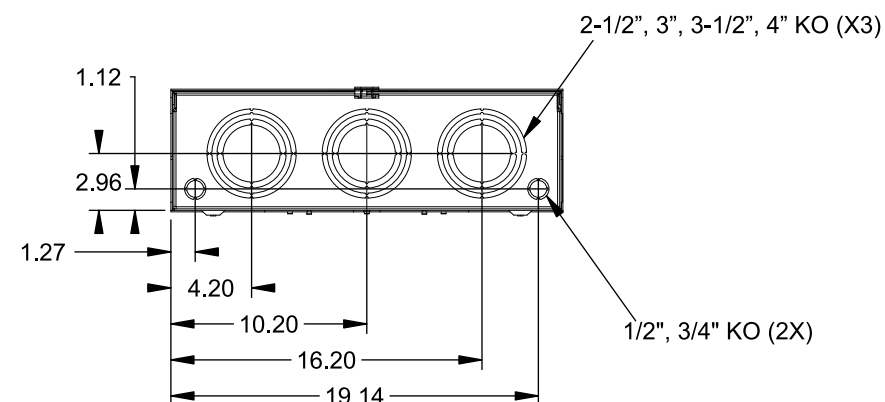

**Catalog Number: 9817-9508**

**Features and Ratings**

- Ringless Type Meter Socket
- 480A Continuous, 600A Max., 600V AC
- Outdoor Enclosure (NEMA Type 3R)
- Painted G90 Steel Enclosure
- 3 Phase, Commercial/Industrial Socket
- Meter Socket Type K-7T
- For Overhead & Underground Service
- Large Hub Opening, HD Type 3" Hub Installed

(2) TYPE HD (LARGE) 3" HUBS INSTALLED

VIEW SHOWN WITH COVER REMOVED

**Accessories**

CONDUIT HUBS (HD Type)	
TRADE SIZE	CATALOG No.
3 INCH	EC56856 or H56856-2
3-1/2 INCH	EC56857 or H56857-2
4 INCH	EC56858 or H56858-2
Hub Cover Plate	EC56933 or H56933S

CONNECTOR	PART No.	HEX DRIVE	WIRE SIZE	TORQUE
LINE*	56732-M	3/8"	(2)#4 - 500 kcmil	375 IN-LBS.
LOAD*	56732-M	3/8"	(2)#4 - 500 kcmil	375 IN-LBS.
NEUTRAL*	56732-M	3/8"	(2)#4 - 500 kcmil	375 IN-LBS.
LINE/LOAD/NEUT	68752-1	5/16"	(3)#6 - 250 kcmil	275 IN-LBS.
GROUND*	56734	5/16"	#6 - 250 kcmil	275 IN-LBS.

\*Factory Installed

© 2016 Copyright Siemens Industry, Inc.

**TALON**

**Meter Socket**

Description: **480A Cont, 4 Terminal, K-7T, 600V AC, Painted Steel Enclosure**

JEL 2/1/16 | DO NOT SCALE DRAWING | Dwg No: **9817-9508**