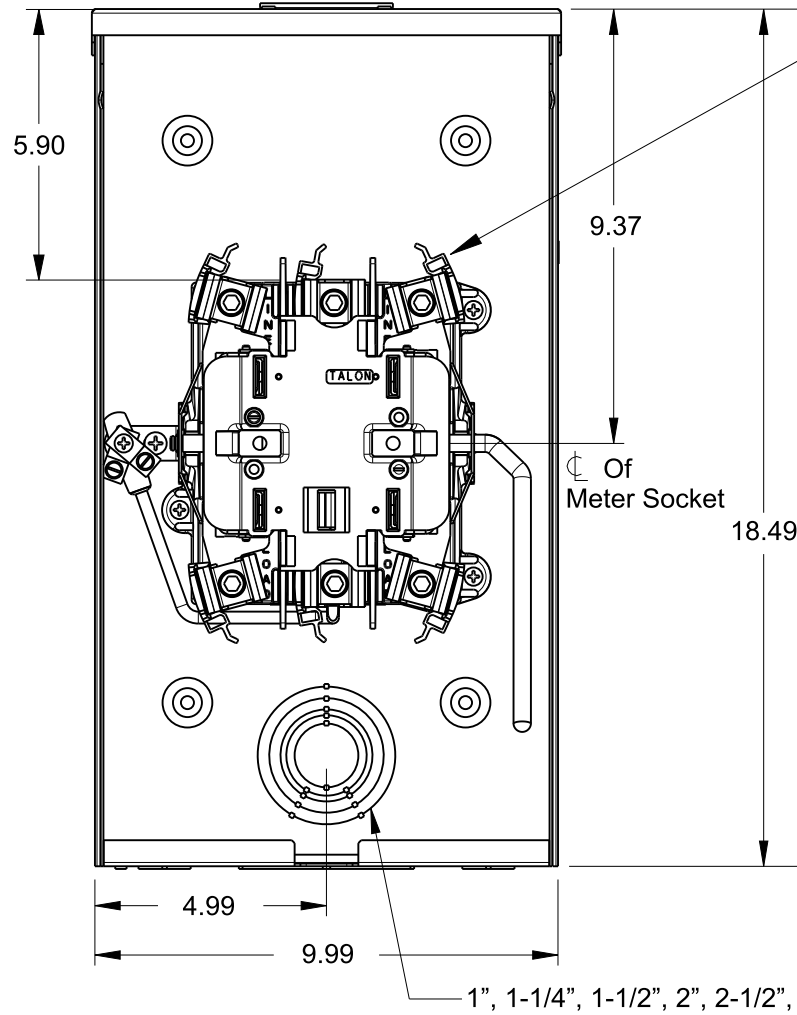

Catalog Number: 42305-02MR

Features and Ratings

- Ringless Type Meter Socket
- 125A Continuous, 125A Max.
- Outdoor Enclosure (NEMA Type 3R)
- Painted G90 STEEL
- 1 Phase, 3 Wire, 600V AC
- 5 Jaw, 6 O'clock 5th Jaw
- HQ Clamp Jaw Lever Bypass Meter Socket
- For Overhead or Underground Service
- RX Hub Opening
- Two Ground Lugs

Accessories

Meter Opening Cover Plate
Cat No: H39968

RX HUB KITS
Cat No: H38597-2 (1.25")
Cat No: H38598-2 (1.50")
Cat No: H38599-2 (2.00")
Cat No: H38600-2 (2.50")

RX HUB KITS
Cat No: EC38597 (1.25")
Cat No: EC38598 (1.50")
Cat No: EC38599 (2.00")
Cat No: EC38600 (2.50")

HUB COVER PLATE
Cat No: H38595-1

GROUND LUG KIT
H6509991 #14-2 45 LB-IN

Lugs, Wire Sizes and Torques

LOCATION	LUG SIZE	TORQUE
LINE*	#6-350 kcmil	275 LB-IN
LOAD*	#6-350 kcmil	275 LB-IN
NEUTRAL*	#6-350 kcmil	275 LB-IN
GROUND	#14-2	45 LB-IN

* External Hex drive 1/2"
* Internal Hex drive 5/16"

TALON
Meter Socket

Description: **125A Cont, 5 Jaw, HQ5, 600V AC, Painted G90 Steel**