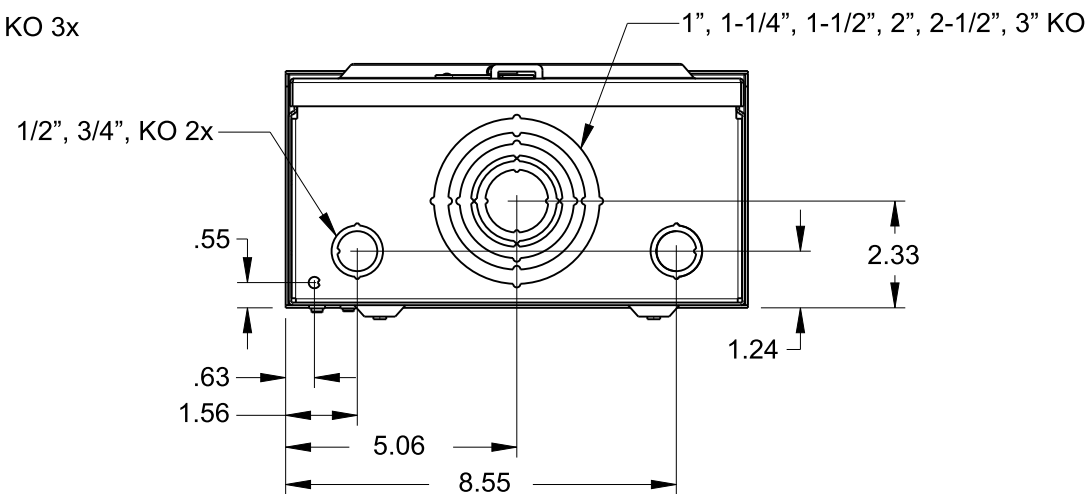

Catalog Number: 42305-02MR

Features and Ratings

- Ringless Type Meter Socket
- 125A Continuous, 125A Max.
- Outdoor Enclosure (NEMA Type 3R)
- Painted G90 STEEL
- 1 Phase, 3 Wire, 600V AC
- 5 Jaw, 6 O'clock 5th Jaw
- HQ Clamp Jaw Lever Bypass Meter Socket
- For Overhead or Underground Service
- RX Hub Opening
- Two Ground Lugs

Accessories

Meter Opening Cover Plate
Cat No: H39968

RX HUB KITS
Cat No: H38597-2 (1.25")
Cat No: H38598-2 (1.50")
Cat No: H38599-2 (2.00")
Cat No: H38600-2 (2.50")

RX HUB KITS
Cat No: EC38597 (1.25")
Cat No: EC38598 (1.50")
Cat No: EC38599 (2.00")
Cat No: EC38600 (2.50")

HUB COVER PLATE
Cat No: H38595-1

GROUND LUG KIT
H6509991 #14-2 45 LB-IN

Lugs, Wire Sizes and Torques

LOCATION	LUG SIZE	TORQUE
LINE*	#6-350 kcmil	275 LB-IN
LOAD*	#6-350 kcmil	275 LB-IN
NEUTRAL*	#6-350 kcmil	275 LB-IN
GROUND	#14-2	45 LB-IN

* External Hex drive 1/2"
* Internal Hex drive 5/16"

TALON
Meter Socket

Description: **125A Cont, 5 Jaw, HQ5, 600V AC, Painted G90 Steel**