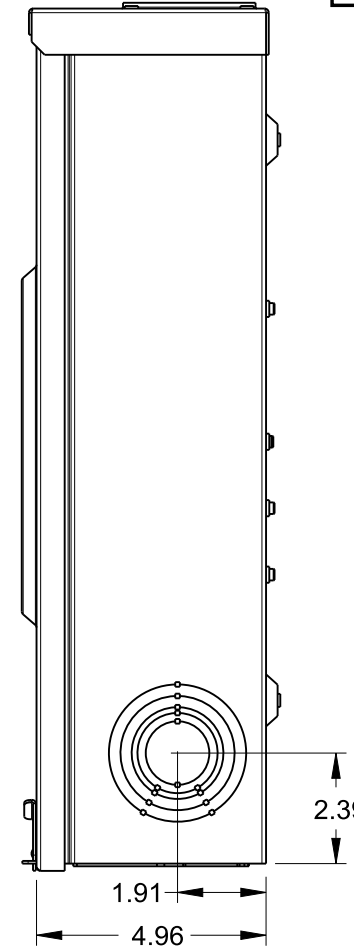

Catalog Number: 42305-02MR

Features and Ratings

- Ringless Type Meter Socket
- 125A Continuous, 125A Max.
- Outdoor Enclosure (NEMA Type 3R)
- Painted G90 STEEL
- 1 Phase, 3 Wire, 600V AC
- 5 Jaw, 6 O'clock 5th Jaw
- HQ Clamp Jaw Lever Bypass Meter Socket
- For Overhead or Underground Service
- RX Hub Opening
- Two Ground Lugs

Accessories

Meter Opening Cover Plate
Cat No: H39968

RX HUB KITS
Cat No: H38597-2 (1.25")
Cat No: H38598-2 (1.50")
Cat No: H38599-2 (2.00")
Cat No: H38600-2 (2.50")

RX HUB KITS
Cat No: EC38597 (1.25")
Cat No: EC38598 (1.50")
Cat No: EC38599 (2.00")
Cat No: EC38600 (2.50")

HUB COVER PLATE
Cat No: H38595-1

GROUND LUG KIT
H6509991 #14-2 45 LB-IN

Lugs, Wire Sizes and Torques

LOCATION	LUG SIZE	TORQUE
LINE*	#6-350 kcmil	275 LB-IN
LOAD*	#6-350 kcmil	275 LB-IN
NEUTRAL*	#6-350 kcmil	275 LB-IN
GROUND	#14-2	45 LB-IN

* External Hex drive 1/2"
* Internal Hex drive 5/16"

TALON
Meter Socket

Description: **125A Cont, 5 Jaw, HQ5, 600V AC, Painted G90 Steel**