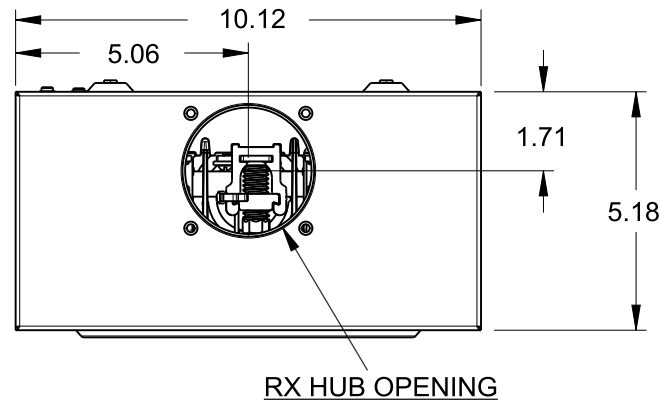

Catalog Number: 42305-02MR

Features and Ratings

- Ringless Type Meter Socket
- 125A Continuous, 125A Max.
- Outdoor Enclosure (NEMA Type 3R)
- Painted G90 STEEL
- 1 Phase, 3 Wire, 600V AC
- 5 Jaw, 6 O'clock 5th Jaw
- HQ Clamp Jaw Lever Bypass Meter Socket
- For Overhead or Underground Service
- RX Hub Opening
- Two Ground Lugs

Accessories

Meter Opening Cover Plate
Cat No: H39968

RX HUB KITS
Cat No: H38597-2 (1.25")
Cat No: H38598-2 (1.50")
Cat No: H38599-2 (2.00")
Cat No: H38600-2 (2.50")

RX HUB KITS
Cat No: EC38597 (1.25")
Cat No: EC38598 (1.50")
Cat No: EC38599 (2.00")
Cat No: EC38600 (2.50")

HUB COVER PLATE
Cat No: H38595-1

GROUND LUG KIT
H6509991 #14-2 45 LB-IN

Lugs, Wire Sizes and Torques

LOCATION	LUG SIZE	TORQUE
LINE*	#6-350 kcmil	275 LB-IN
LOAD*	#6-350 kcmil	275 LB-IN
NEUTRAL*	#6-350 kcmil	275 LB-IN
GROUND	#14-2	45 LB-IN

* External Hex drive 1/2"
* Internal Hex drive 5/16"

TALON
Meter Socket

Description: **125A Cont, 5 Jaw, HQ5, 600V AC, Painted G90 Steel**