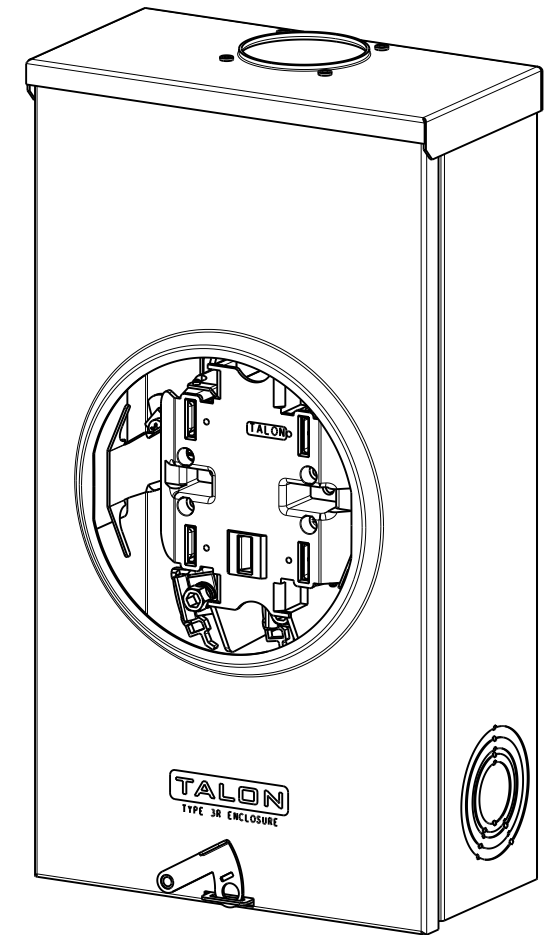

Catalog Number: 42305-02MR

Features and Ratings

- Ringless Type Meter Socket
- 125A Continuous, 125A Max.
- Outdoor Enclosure (NEMA Type 3R)
- Painted G90 STEEL
- 1 Phase, 3 Wire, 600V AC
- 5 Jaw, 6 O'clock 5th Jaw
- HQ Clamp Jaw Lever Bypass Meter Socket
- For Overhead or Underground Service
- RX Hub Opening
- Two Ground Lugs

Accessories

Meter Opening Cover Plate
Cat No: H39968

RX HUB KITS
Cat No: H38597-2 (1.25")
Cat No: H38598-2 (1.50")
Cat No: H38599-2 (2.00")
Cat No: H38600-2 (2.50")

RX HUB KITS
Cat No: EC38597 (1.25")
Cat No: EC38598 (1.50")
Cat No: EC38599 (2.00")
Cat No: EC38600 (2.50")

HUB COVER PLATE
Cat No: H38595-1

GROUND LUG KIT
H6509991 #14-2 45 LB-IN

Lugs, Wire Sizes and Torques

LOCATION	LUG SIZE	TORQUE
LINE*	#6-350 kcmil	275 LB-IN
LOAD*	#6-350 kcmil	275 LB-IN
NEUTRAL*	#6-350 kcmil	275 LB-IN
GROUND	#14-2	45 LB-IN

* External Hex drive 1/2"
* Internal Hex drive 5/16"

TALON
Meter Socket

Description: **125A Cont, 5 Jaw, HQ5, 600V AC, Painted G90 Steel**