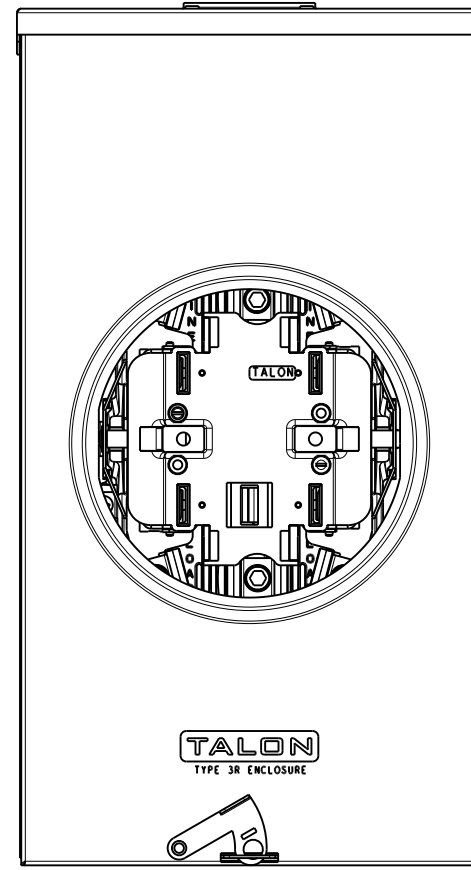

Catalog Number: 42305-02MR

Features and Ratings

- Ringless Type Meter Socket
- 125A Continuous, 125A Max.
- Outdoor Enclosure (NEMA Type 3R)
- Painted G90 STEEL
- 1 Phase, 3 Wire, 600V AC
- 5 Jaw, 6 O'clock 5th Jaw
- HQ Clamp Jaw Lever Bypass Meter Socket
- For Overhead or Underground Service
- RX Hub Opening
- Two Ground Lugs

Accessories

Meter Opening Cover Plate
Cat No: H39968

RX HUB KITS
Cat No: H38597-2 (1.25")
Cat No: H38598-2 (1.50")
Cat No: H38599-2 (2.00")
Cat No: H38600-2 (2.50")

RX HUB KITS
Cat No: EC38597 (1.25")
Cat No: EC38598 (1.50")
Cat No: EC38599 (2.00")
Cat No: EC38600 (2.50")

HUB COVER PLATE
Cat No: H38595-1

GROUND LUG KIT
H6509991 #14-2 45 LB-IN

Lugs, Wire Sizes and Torques

LOCATION	LUG SIZE	TORQUE
LINE*	#6-350 kcmil	275 LB-IN
LOAD*	#6-350 kcmil	275 LB-IN
NEUTRAL*	#6-350 kcmil	275 LB-IN
GROUND	#14-2	45 LB-IN

* External Hex drive 1/2"
* Internal Hex drive 5/16"

TALON
Meter Socket

Description: **125A Cont, 5 Jaw, HQ5, 600V AC, Painted G90 Steel**