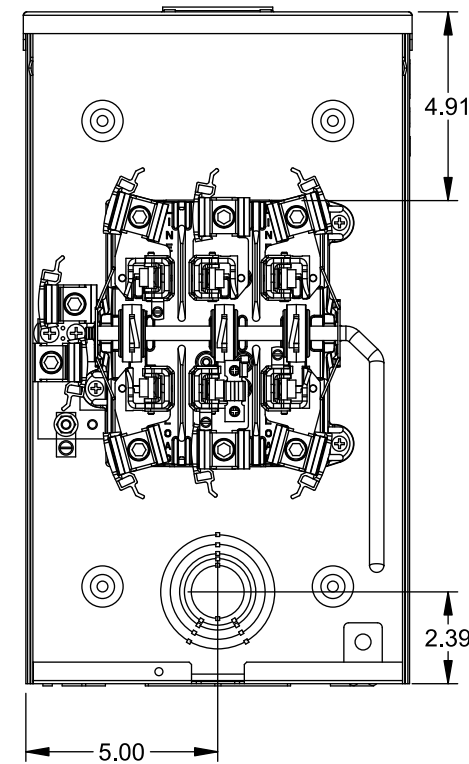

Catalog Number: 40007-01NM

Features and Ratings

- Ringless Type Meter Socket
- 200A Continuous, 200A Max., 600V AC
- Outdoor Enclosure (NEMA Type 3R)
- Painted Steel Enclosure
- 3 Phase, 4 Wire
- 7 Jaw Meter Socket
- Meter Socket Type HQ-7
- For Overhead Service Only
- RX Type Hub Opening
- Lever Bypass
- 7/8" Barrel Lock Provision w/Bracket
- One Ground Lug Installed

VIEW SHOWN WITH COVER REMOVED

Accessories

| CONDUIT HUBS (RX Type) | |
|------------------------|---------------------|
| TRADE SIZE | CATALOG No. |
| 1-1/4 INCH | EC38597 or H38597-2 |
| 1-1/2 INCH | EC38598 or H38598-2 |
| 2 INCH | EC38599 or H38599-2 |
| 2-1/2 INCH | EC38600 or H38600-2 |

Hub Cover Plate EC38595 or H38595-1

Meter Opening Cover Plate
Cat No: H659-0162

Connectors, Wire Sizes and Torques

| CONNECTOR | WIRE SIZE | TORQUE |
|----------------------|----------------|--------------|
| LINE, LOAD, NEUTRAL* | #6 - 350 kcmil | 275 IN.-LBS. |
| GROUND | #14 - 2 AWG | 45 IN.-LBS. |

* External Hex Drive 1/2"
* Internal Hex Drive 5/16"

© 2015 Copyright Siemens Industry, Inc.

TALON
Meter Socket

Description: **200A Cont, 7 Jaw, HQ-7, 600V AC, Painted Steel Enclosure**

JEL 8/30/15 DO NOT SCALE DRAWING Dwg No: **40007-01NM**