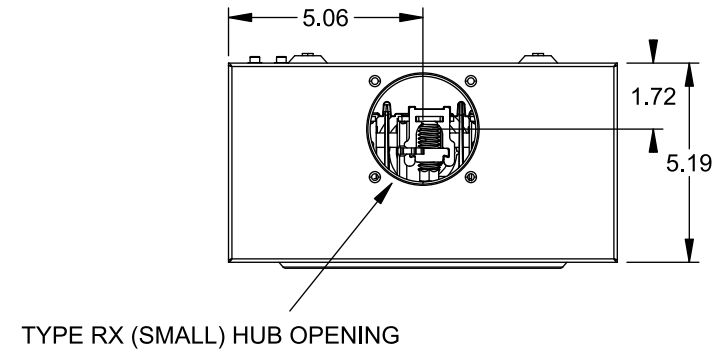

Catalog Number: 40007-01NM

Features and Ratings

- Ringless Type Meter Socket
- 200A Continuous, 200A Max., 600V AC
- Outdoor Enclosure (NEMA Type 3R)
- Painted Steel Enclosure
- 3 Phase, 4 Wire
- 7 Jaw Meter Socket
- Meter Socket Type HQ-7
- For Overhead Service Only
- RX Type Hub Opening
- Lever Bypass
- 7/8" Barrel Lock Provision w/Bracket
- One Ground Lug Installed

VIEW SHOWN WITH COVER REMOVED

Accessories

| CONDUIT HUBS (RX Type) | |
|------------------------|---------------------|
| TRADE SIZE | CATALOG No. |
| 1-1/4 INCH | EC38597 or H38597-2 |
| 1-1/2 INCH | EC38598 or H38598-2 |
| 2 INCH | EC38599 or H38599-2 |
| 2-1/2 INCH | EC38600 or H38600-2 |

Hub Cover Plate EC38595 or H38595-1

Meter Opening Cover Plate
Cat No: H659-0162

Connectors, Wire Sizes and Torques

| CONNECTOR | WIRE SIZE | TORQUE |
|----------------------|----------------|--------------|
| LINE, LOAD, NEUTRAL* | #6 - 350 kcmil | 275 IN.-LBS. |
| GROUND | #14 - 2 AWG | 45 IN.-LBS. |

* External Hex Drive 1/2"
* Internal Hex Drive 5/16"

© 2015 Copyright Siemens Industry, Inc.

TALON
Meter Socket

Description: **200A Cont, 7 Jaw, HQ-7, 600V AC, Painted Steel Enclosure**

JEL 8/30/15 DO NOT SCALE DRAWING Dwg No: **40007-01NM**