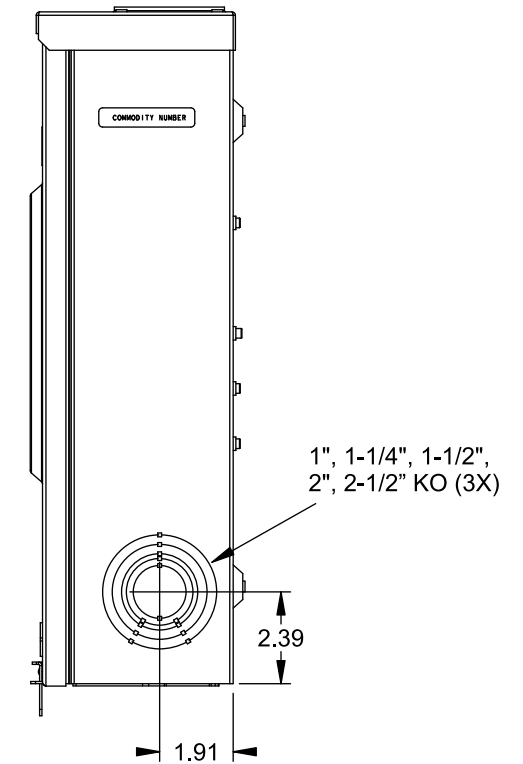

Catalog Number: 40007-01NM

Features and Ratings

- Ringless Type Meter Socket
- 200A Continuous, 200A Max., 600V AC
- Outdoor Enclosure (NEMA Type 3R)
- Painted Steel Enclosure
- 3 Phase, 4 Wire
- 7 Jaw Meter Socket
- Meter Socket Type HQ-7
- For Overhead Service Only
- RX Type Hub Opening
- Lever Bypass
- 7/8" Barrel Lock Provision w/Bracket
- One Ground Lug Installed

VIEW SHOWN WITH COVER REMOVED

Accessories

| CONDUIT HUBS (RX Type) | |
|------------------------|---------------------|
| TRADE SIZE | CATALOG No. |
| 1-1/4 INCH | EC38597 or H38597-2 |
| 1-1/2 INCH | EC38598 or H38598-2 |
| 2 INCH | EC38599 or H38599-2 |
| 2-1/2 INCH | EC38600 or H38600-2 |

Hub Cover Plate EC38595 or H38595-1

Meter Opening Cover Plate
Cat No: H659-0162

Connectors, Wire Sizes and Torques

| CONNECTOR | WIRE SIZE | TORQUE |
|----------------------|----------------|--------------|
| LINE, LOAD, NEUTRAL* | #6 - 350 kcmil | 275 IN.-LBS. |
| GROUND | #14 - 2 AWG | 45 IN.-LBS. |

* External Hex Drive 1/2"
* Internal Hex Drive 5/16"

© 2015 Copyright Siemens Industry, Inc.

TALON
Meter Socket

Description: **200A Cont, 7 Jaw, HQ-7, 600V AC, Painted Steel Enclosure**

JEL 8/30/15 DO NOT SCALE DRAWING Dwg No: **40007-01NM**