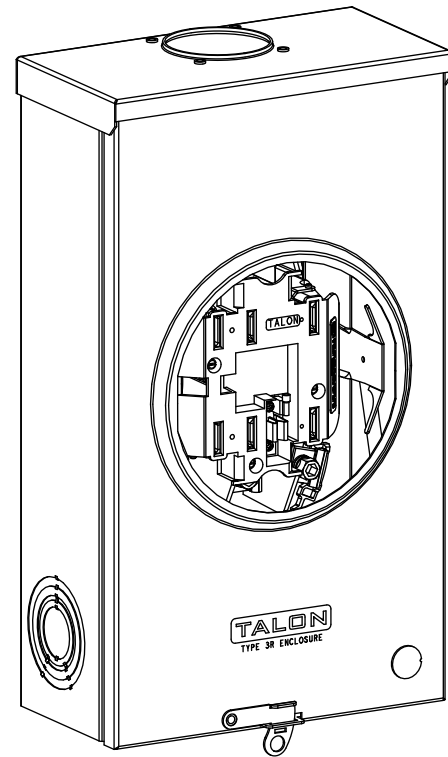

Catalog Number: 40007-01NM

Features and Ratings

- Ringless Type Meter Socket
- 200A Continuous, 200A Max., 600V AC
- Outdoor Enclosure (NEMA Type 3R)
- Painted Steel Enclosure
- 3 Phase, 4 Wire
- 7 Jaw Meter Socket
- Meter Socket Type HQ-7
- For Overhead Service Only
- RX Type Hub Opening
- Lever Bypass
- 7/8" Barrel Lock Provision w/Bracket
- One Ground Lug Installed

VIEW SHOWN WITH COVER REMOVED

Accessories

| CONDUIT HUBS (RX Type) | |
|------------------------|---------------------|
| TRADE SIZE | CATALOG No. |
| 1-1/4 INCH | EC38597 or H38597-2 |
| 1-1/2 INCH | EC38598 or H38598-2 |
| 2 INCH | EC38599 or H38599-2 |
| 2-1/2 INCH | EC38600 or H38600-2 |

Hub Cover Plate EC38595 or H38595-1

Meter Opening Cover Plate
Cat No: H659-0162

Connectors, Wire Sizes and Torques

| CONNECTOR | WIRE SIZE | TORQUE |
|----------------------|----------------|--------------|
| LINE, LOAD, NEUTRAL* | #6 - 350 kcmil | 275 IN.-LBS. |
| GROUND | #14 - 2 AWG | 45 IN.-LBS. |

* External Hex Drive 1/2"
* Internal Hex Drive 5/16"

© 2015 Copyright Siemens Industry, Inc.

TALON
Meter Socket

Description: **200A Cont, 7 Jaw, HQ-7, 600V AC, Painted Steel Enclosure**

JEL 8/30/15 DO NOT SCALE DRAWING Dwg No: **40007-01NM**