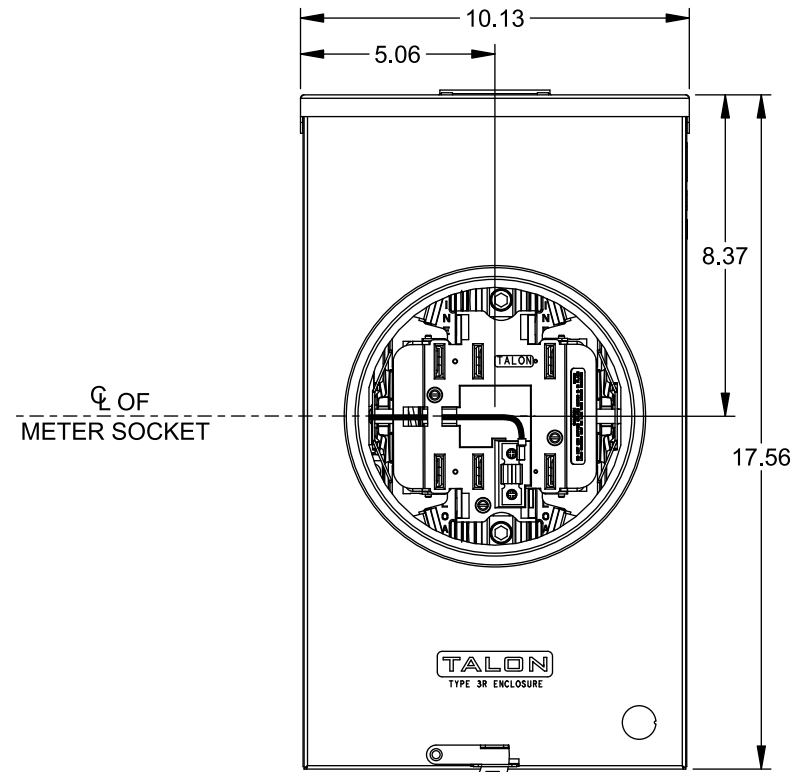

Catalog Number: 40007-01NM

Features and Ratings

- Ringless Type Meter Socket
- 200A Continuous, 200A Max., 600V AC
- Outdoor Enclosure (NEMA Type 3R)
- Painted Steel Enclosure
- 3 Phase, 4 Wire
- 7 Jaw Meter Socket
- Meter Socket Type HQ-7
- For Overhead Service Only
- RX Type Hub Opening
- Lever Bypass
- 7/8" Barrel Lock Provision w/Bracket
- One Ground Lug Installed

VIEW SHOWN WITH COVER REMOVED

Accessories

| CONDUIT HUBS (RX Type) | |
|------------------------|---------------------|
| TRADE SIZE | CATALOG No. |
| 1-1/4 INCH | EC38597 or H38597-2 |
| 1-1/2 INCH | EC38598 or H38598-2 |
| 2 INCH | EC38599 or H38599-2 |
| 2-1/2 INCH | EC38600 or H38600-2 |

Hub Cover Plate EC38595 or H38595-1

Meter Opening Cover Plate
Cat No: H659-0162

Connectors, Wire Sizes and Torques

| CONNECTOR | WIRE SIZE | TORQUE |
|----------------------|----------------|--------------|
| LINE, LOAD, NEUTRAL* | #6 - 350 kcmil | 275 IN.-LBS. |
| GROUND | #14 - 2 AWG | 45 IN.-LBS. |

* External Hex Drive 1/2"
* Internal Hex Drive 5/16"

© 2015 Copyright Siemens Industry, Inc.

TALON
Meter Socket

Description: **200A Cont, 7 Jaw, HQ-7, 600V AC, Painted Steel Enclosure**

JEL 8/30/15 DO NOT SCALE DRAWING Dwg No: **40007-01NM**