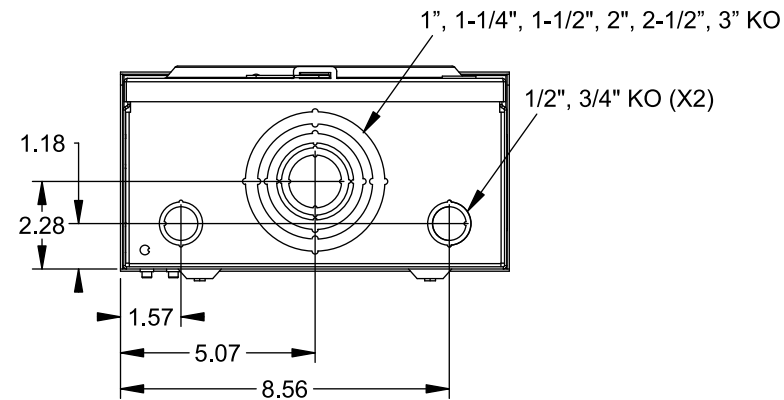

Catalog Number: 40007-01NM

Features and Ratings

- Ringless Type Meter Socket
- 200A Continuous, 200A Max., 600V AC
- Outdoor Enclosure (NEMA Type 3R)
- Painted Steel Enclosure
- 3 Phase, 4 Wire
- 7 Jaw Meter Socket
- Meter Socket Type HQ-7
- For Overhead Service Only
- RX Type Hub Opening
- Lever Bypass
- 7/8" Barrel Lock Provision w/Bracket
- One Ground Lug Installed

VIEW SHOWN WITH COVER REMOVED

Accessories

| CONDUIT HUBS (RX Type) | |
|------------------------|---------------------|
| TRADE SIZE | CATALOG No. |
| 1-1/4 INCH | EC38597 or H38597-2 |
| 1-1/2 INCH | EC38598 or H38598-2 |
| 2 INCH | EC38599 or H38599-2 |
| 2-1/2 INCH | EC38600 or H38600-2 |

Hub Cover Plate EC38595 or H38595-1

Meter Opening Cover Plate
Cat No: H659-0162

Connectors, Wire Sizes and Torques

| CONNECTOR | WIRE SIZE | TORQUE |
|----------------------|----------------|--------------|
| LINE, LOAD, NEUTRAL* | #6 - 350 kcmil | 275 IN.-LBS. |
| GROUND | #14 - 2 AWG | 45 IN.-LBS. |

* External Hex Drive 1/2"
* Internal Hex Drive 5/16"

© 2015 Copyright Siemens Industry, Inc.

TALON
Meter Socket

Description: **200A Cont, 7 Jaw, HQ-7, 600V AC, Painted Steel Enclosure**

JEL 8/30/15 DO NOT SCALE DRAWING Dwg No: **40007-01NM**