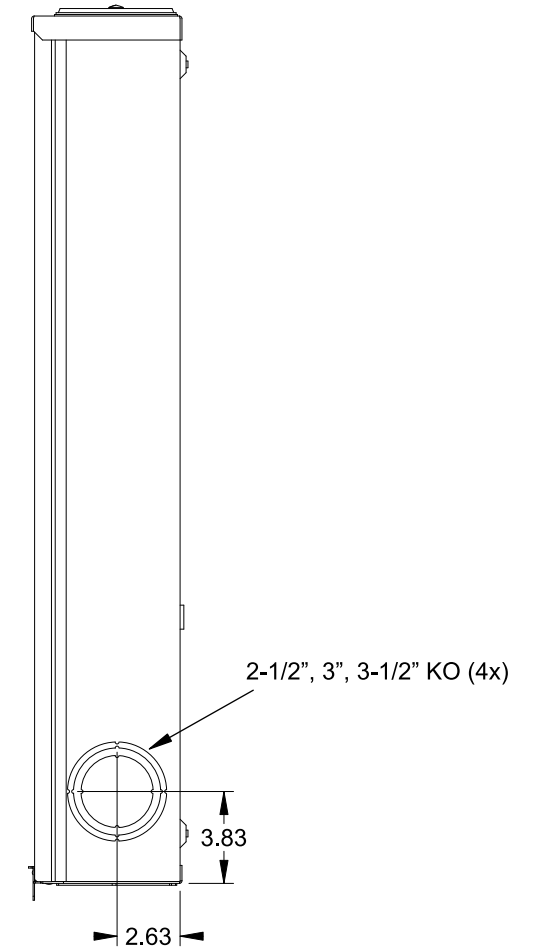

Catalog Number: 9810-9507

Features and Ratings

- Ringless Type Meter Socket
- 480A Continuous, 600A Max., 300V AC
- Outdoor Enclosure (NEMA Type 3R)
- Painted G90 Steel Enclosure
- 1 Phase, 3-Wire
- Meter Socket Type K-4UT
- For Overhead & Underground Service
- HD Type Hub Openings, 2 Cover Plates Installed

(2) TYPE HD (LARGE) HUB OPENING COVER PLATES INSTALLED

Accessories

CONDUIT HUBS (HD Type)	
TRADE SIZE	CATALOG No.
3 INCH	EC56856 or H56856-2
3-1/2 INCH	EC56857 or H56857-2
4 INCH	EC56858 or H56858-2
Hub Cover Plate	EC56933 or H56933S

K4 Lexan Shield Cat No: 5007400-K
K4 Manual Bypass Cat No: H56495
Blank Sliding Cover
 Steel - Cat. No: HA-300529-3
 Aluminum - Cat. No: HA-300529-4

Connectors, Wire Sizes and Torques

CONNECTOR	PART No.	WIRE SIZE	HEX DRIVE	TORQUE
LINE	56427	(2) #6 - 350 kcmil	5/16"	275 IN-LBS.
LOAD	56425	(2) #6 - 350 kcmil	5/16"	275 IN-LBS.
NEUTRAL	56426	(4) #6 - 350 kcmil	5/16"	275 IN-LBS.
GROUND	56734	#6 - 250 kcmil	5/16"	275 IN-LBS.

VIEW SHOWN WITH COVER REMOVED

© 2016 Copyright Siemens Industry, Inc.

TALON
Meter Socket

Description: **480A Cont, 4 Terminal, K-4UT, 300V AC, Painted Steel Enclosure**

JEL 3/18/16 DO NOT SCALE DRAWING Dwg No: **9810-9507**