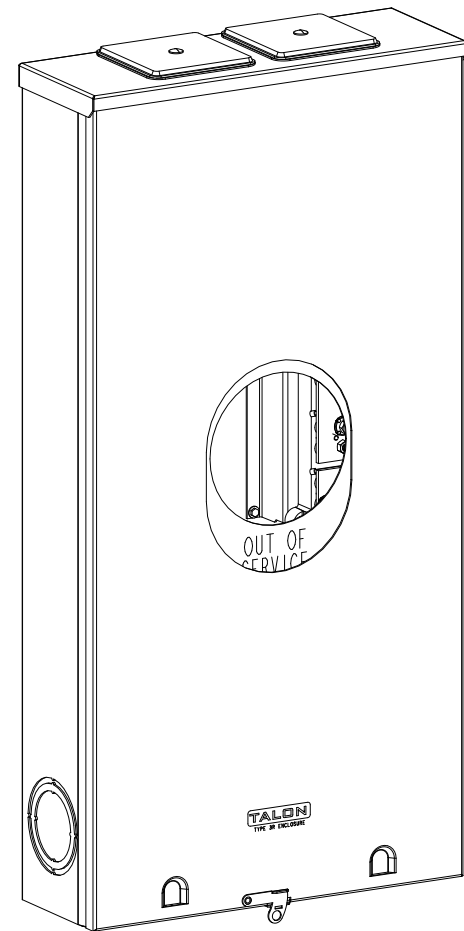

Catalog Number: 9810-9507

Features and Ratings

- Ringless Type Meter Socket
- 480A Continuous, 600A Max., 300V AC
- Outdoor Enclosure (NEMA Type 3R)
- Painted G90 Steel Enclosure
- 1 Phase, 3-Wire
- Meter Socket Type K-4UT
- For Overhead & Underground Service
- HD Type Hub Openings, 2 Cover Plates Installed

(2) TYPE HD (LARGE) HUB OPENING COVER PLATES INSTALLED

Accessories

CONDUIT HUBS (HD Type)	
TRADE SIZE	CATALOG No.
3 INCH	EC56856 or H56856-2
3-1/2 INCH	EC56857 or H56857-2
4 INCH	EC56858 or H56858-2
Hub Cover Plate	EC56933 or H56933S

K4 Lexan Shield Cat No: 5007400-K
K4 Manual Bypass Cat No: H56495
Blank Sliding Cover
 Steel - Cat. No: HA-300529-3
 Aluminum - Cat. No: HA-300529-4

Connectors, Wire Sizes and Torques

CONNECTOR	PART No.	WIRE SIZE	HEX DRIVE	TORQUE
LINE	56427	(2) #6 - 350 kcmil	5/16"	275 IN-LBS.
LOAD	56425	(2) #6 - 350 kcmil	5/16"	275 IN-LBS.
NEUTRAL	56426	(4) #6 - 350 kcmil	5/16"	275 IN-LBS.
GROUND	56734	#6 - 250 kcmil	5/16"	275 IN-LBS.

VIEW SHOWN WITH COVER REMOVED

© 2016 Copyright Siemens Industry, Inc.

TALON
Meter Socket

Description: **480A Cont, 4 Terminal, K-4UT, 300V AC, Painted Steel Enclosure**

JEL 3/18/16 DO NOT SCALE DRAWING Dwg No: **9810-9507**