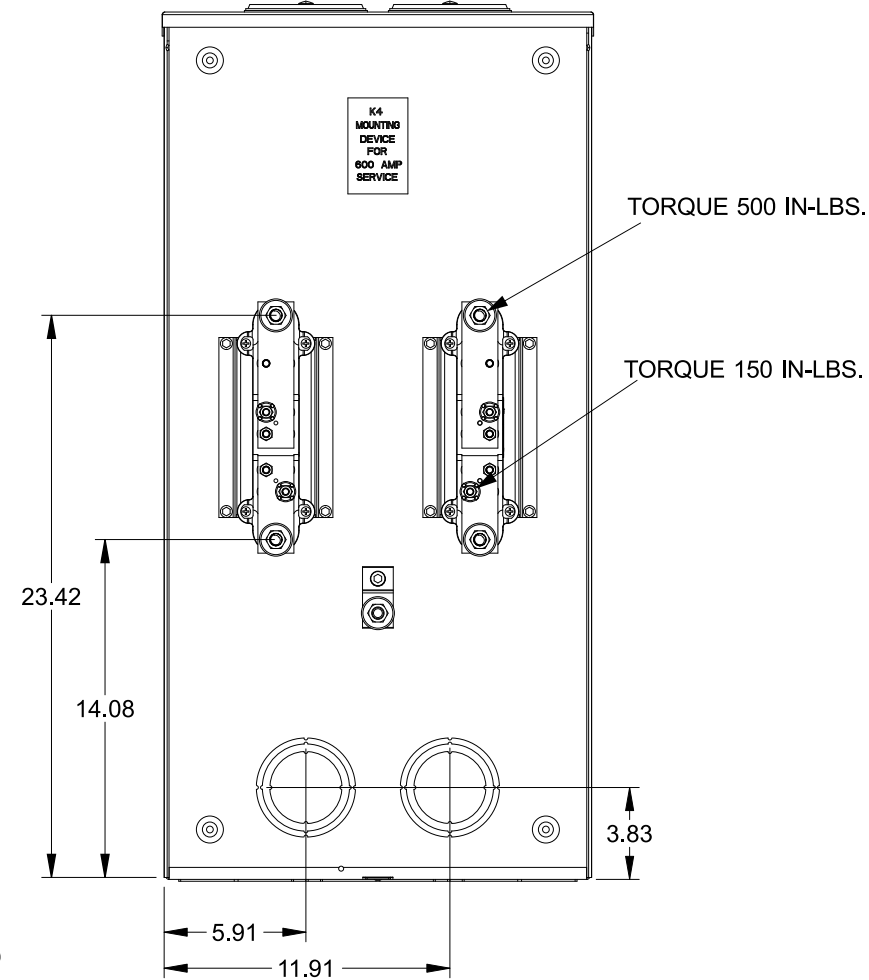

Catalog Number: 9810-9507

Features and Ratings

- Ringless Type Meter Socket
- 480A Continuous, 600A Max., 300V AC
- Outdoor Enclosure (NEMA Type 3R)
- Painted G90 Steel Enclosure
- 1 Phase, 3-Wire
- Meter Socket Type K-4UT
- For Overhead & Underground Service
- HD Type Hub Openings, 2 Cover Plates Installed

(2) TYPE HD (LARGE) HUB OPENING COVER PLATES INSTALLED

Accessories

CONDUIT HUBS (HD Type)	
TRADE SIZE	CATALOG No.
3 INCH	EC56856 or H56856-2
3-1/2 INCH	EC56857 or H56857-2
4 INCH	EC56858 or H56858-2
Hub Cover Plate	EC56933 or H56933S

K4 Lexan Shield Cat No: 5007400-K
K4 Manual Bypass Cat No: H56495
Blank Sliding Cover
 Steel - Cat. No: HA-300529-3
 Aluminum - Cat. No: HA-300529-4

Connectors, Wire Sizes and Torques

CONNECTOR	PART No.	WIRE SIZE	HEX DRIVE	TORQUE
LINE	56427	(2) #6 - 350 kcmil	5/16"	275 IN-LBS.
LOAD	56425	(2) #6 - 350 kcmil	5/16"	275 IN-LBS.
NEUTRAL	56426	(4) #6 - 350 kcmil	5/16"	275 IN-LBS.
GROUND	56734	#6 - 250 kcmil	5/16"	275 IN-LBS.

VIEW SHOWN WITH COVER REMOVED

© 2016 Copyright Siemens Industry, Inc.

TALON
Meter Socket

Description: **480A Cont, 4 Terminal, K-4UT, 300V AC, Painted Steel Enclosure**

JEL 3/18/16 DO NOT SCALE DRAWING Dwg No: **9810-9507**