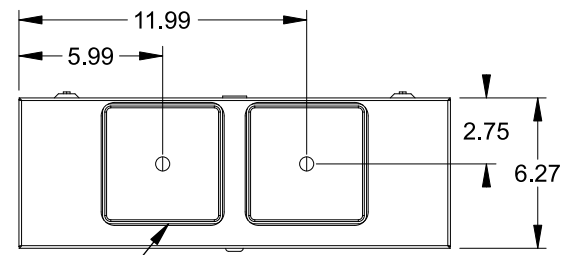

Catalog Number: 9810-9507

Features and Ratings

- Ringless Type Meter Socket
- 480A Continuous, 600A Max., 300V AC
- Outdoor Enclosure (NEMA Type 3R)
- Painted G90 Steel Enclosure
- 1 Phase, 3-Wire
- Meter Socket Type K-4UT
- For Overhead & Underground Service
- HD Type Hub Openings, 2 Cover Plates Installed

(2) TYPE HD (LARGE) HUB OPENING COVER PLATES INSTALLED

Accessories

CONDUIT HUBS (HD Type)	
TRADE SIZE	CATALOG No.
3 INCH	EC56856 or H56856-2
3-1/2 INCH	EC56857 or H56857-2
4 INCH	EC56858 or H56858-2
Hub Cover Plate	EC56933 or H56933S

K4 Lexan Shield Cat No: 5007400-K
K4 Manual Bypass Cat No: H56495
Blank Sliding Cover
 Steel - Cat. No: HA-300529-3
 Aluminum - Cat. No: HA-300529-4

Connectors, Wire Sizes and Torques

CONNECTOR	PART No.	WIRE SIZE	HEX DRIVE	TORQUE
LINE	56427	(2) #6 - 350 kcmil	5/16"	275 IN-LBS.
LOAD	56425	(2) #6 - 350 kcmil	5/16"	275 IN-LBS.
NEUTRAL	56426	(4) #6 - 350 kcmil	5/16"	275 IN-LBS.
GROUND	56734	#6 - 250 kcmil	5/16"	275 IN-LBS.

VIEW SHOWN WITH COVER REMOVED

© 2016 Copyright Siemens Industry, Inc.

TALON
Meter Socket

Description: **480A Cont, 4 Terminal, K-4UT, 300V AC, Painted Steel Enclosure**

JEL 3/18/16 DO NOT SCALE DRAWING Dwg No: **9810-9507**