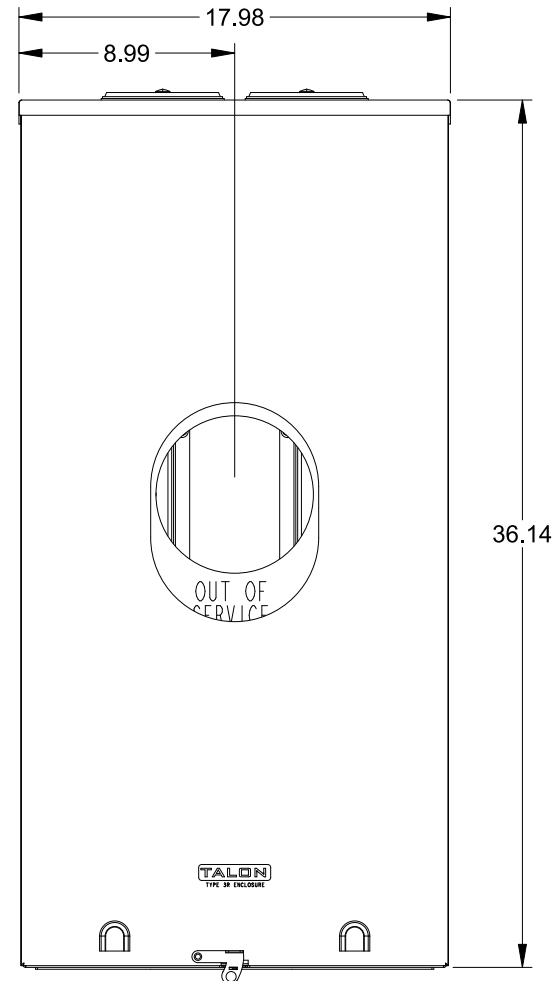

Catalog Number: 9810-9507

Features and Ratings

- Ringless Type Meter Socket
- 480A Continuous, 600A Max., 300V AC
- Outdoor Enclosure (NEMA Type 3R)
- Painted G90 Steel Enclosure
- 1 Phase, 3-Wire
- Meter Socket Type K-4UT
- For Overhead & Underground Service
- HD Type Hub Openings, 2 Cover Plates Installed

(2) TYPE HD (LARGE) HUB OPENING COVER PLATES INSTALLED

Accessories

CONDUIT HUBS (HD Type)	
TRADE SIZE	CATALOG No.
3 INCH	EC56856 or H56856-2
3-1/2 INCH	EC56857 or H56857-2
4 INCH	EC56858 or H56858-2
Hub Cover Plate	EC56933 or H56933S

K4 Lexan Shield Cat No: 5007400-K
K4 Manual Bypass Cat No: H56495
Blank Sliding Cover
 Steel - Cat. No: HA-300529-3
 Aluminum - Cat. No: HA-300529-4

Connectors, Wire Sizes and Torques

CONNECTOR	PART No.	WIRE SIZE	HEX DRIVE	TORQUE
LINE	56427	(2) #6 - 350 kcmil	5/16"	275 IN-LBS.
LOAD	56425	(2) #6 - 350 kcmil	5/16"	275 IN-LBS.
NEUTRAL	56426	(4) #6 - 350 kcmil	5/16"	275 IN-LBS.
GROUND	56734	#6 - 250 kcmil	5/16"	275 IN-LBS.

VIEW SHOWN WITH COVER REMOVED

© 2016 Copyright Siemens Industry, Inc.

TALON
Meter Socket

Description: **480A Cont, 4 Terminal, K-4UT, 300V AC, Painted Steel Enclosure**

JEL 3/18/16 DO NOT SCALE DRAWING Dwg No: **9810-9507**