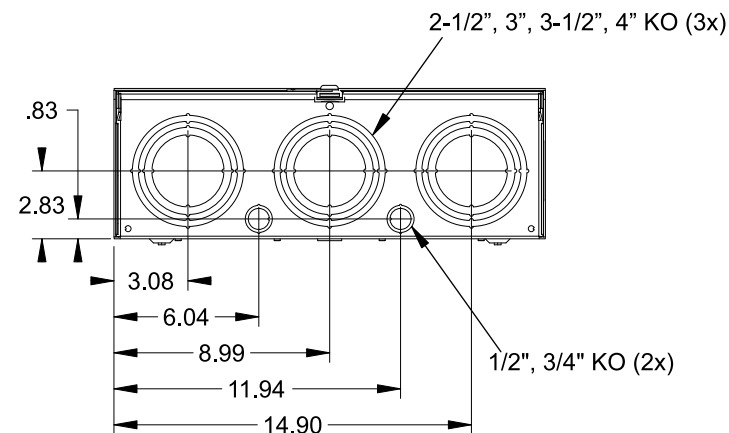

Catalog Number: 9810-9507

Features and Ratings

- Ringless Type Meter Socket
- 480A Continuous, 600A Max., 300V AC
- Outdoor Enclosure (NEMA Type 3R)
- Painted G90 Steel Enclosure
- 1 Phase, 3-Wire
- Meter Socket Type K-4UT
- For Overhead & Underground Service
- HD Type Hub Openings, 2 Cover Plates Installed

(2) TYPE HD (LARGE) HUB OPENING COVER PLATES INSTALLED

Accessories

CONDUIT HUBS (HD Type)	
TRADE SIZE	CATALOG No.
3 INCH	EC56856 or H56856-2
3-1/2 INCH	EC56857 or H56857-2
4 INCH	EC56858 or H56858-2
Hub Cover Plate	EC56933 or H56933S

K4 Lexan Shield Cat No: 5007400-K
K4 Manual Bypass Cat No: H56495
Blank Sliding Cover
 Steel - Cat. No: HA-300529-3
 Aluminum - Cat. No: HA-300529-4

Connectors, Wire Sizes and Torques

CONNECTOR	PART No.	WIRE SIZE	HEX DRIVE	TORQUE
LINE	56427	(2) #6 - 350 kcmil	5/16"	275 IN-LBS.
LOAD	56425	(2) #6 - 350 kcmil	5/16"	275 IN-LBS.
NEUTRAL	56426	(4) #6 - 350 kcmil	5/16"	275 IN-LBS.
GROUND	56734	#6 - 250 kcmil	5/16"	275 IN-LBS.

VIEW SHOWN WITH COVER REMOVED

© 2016 Copyright Siemens Industry, Inc.

TALON
Meter Socket

Description: **480A Cont, 4 Terminal, K-4UT, 300V AC, Painted Steel Enclosure**

JEL 3/18/16 DO NOT SCALE DRAWING Dwg No: **9810-9507**