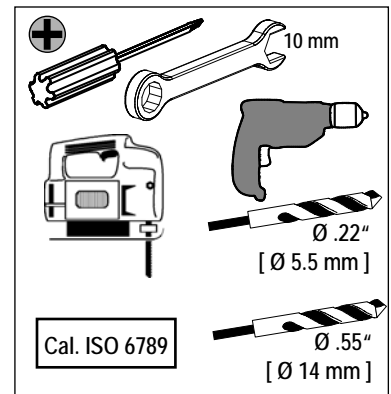

Use only with Siemens certified Components.
Utilizar únicamente con componentes certificados de Siemens.
A utiliser uniquement avec les composants certifiés Siemens.

NOTE - These instructions do not purport to cover all details or variations in equipment, or to provide for every possible contingency to be met in connection with installation, operation or maintenance. Should further information be desired or should particular problems arise, which are not covered sufficiently for the purchaser's purposes, the matter should be referred to the local Siemens sales office. The contents of this instruction manual shall not become part of or modify any prior or existing agreement, commitment or relationship. The sales contract contains the entire obligation of Siemens. The warranty contained in the contract between the parties is the sole warranty of Siemens. Any statements contained herein do not create new warranties or modify the existing warranty.