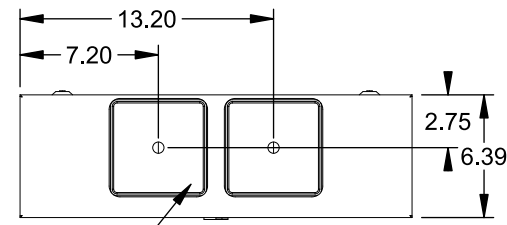

**Catalog Number: 9817-9567**

**Features and Ratings**

- Ringless Type Meter Socket
- 480A Continuous, 600A Max., 600V AC
- Outdoor Enclosure (NEMA Type 3R)
- Painted G90 Steel Enclosure
- 3 Phase, Commercial/Industrial Socket
- Meter Socket Type K-7T
- For Overhead & Underground Service
- Two Large Hub Openings, HD Type Cover Plates Installed

(2) TYPE HD (LARGE) HUB OPENINGS COVER PLATES INSTALLED

**Accessories**

CONDUIT HUBS (HD Type)	
TRADE SIZE	CATALOG No.
3 INCH	EC56856 or H56856-2
3-1/2 INCH	EC56857 or H56857-2
4 INCH	EC56858 or H56858-2
Hub Cover Plate	EC56933 or H56933S

CONNECTOR	PART No.	HEX DRIVE	WIRE SIZE	TORQUE
LINE*	56427-M	3/8"	(2)#2 - 500 kcmil	375 IN-LBS.
LOAD*	56425-M	3/8"	(2)#4 - 500 kcmil	375 IN-LBS.
NEUTRAL*	56732-M	3/8"	(2)#4 - 500 kcmil	375 IN-LBS.
LINE/LOAD/NEUT	68752-1	5/16"	(3)#6 - 250 kcmil	275 IN-LBS.
GROUND*	56734	5/16"	#6 - 250 kcmil	275 IN-LBS.

\*Factory Installed

VIEW SHOWN WITH COVER REMOVED

© 2016 Copyright Siemens Industry, Inc.

**TALON**

**Meter Socket**

Description: **480A Cont, 4 Terminal, K-7T, 600V AC, Painted Steel Enclosure**

JEL 2/1/16 DO NOT SCALE DRAWING Dwg No: **9817-9567**