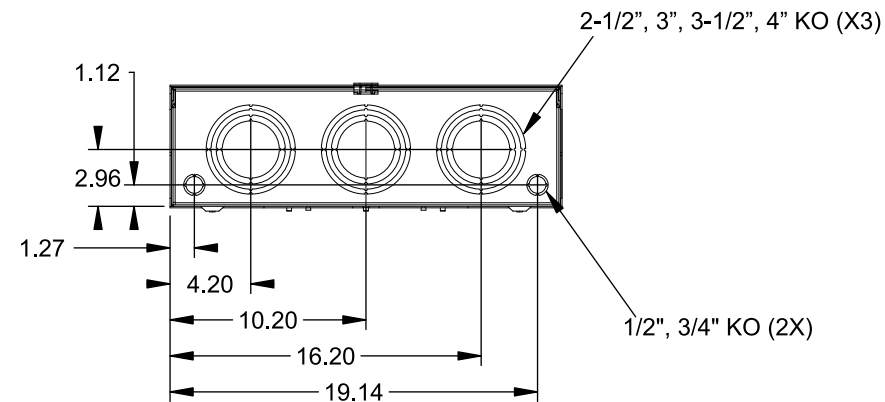

**Catalog Number: 9817-9567**

**Features and Ratings**

- Ringless Type Meter Socket
- 480A Continuous, 600A Max., 600V AC
- Outdoor Enclosure (NEMA Type 3R)
- Painted G90 Steel Enclosure
- 3 Phase, Commercial/Industrial Socket
- Meter Socket Type K-7T
- For Overhead & Underground Service
- Two Large Hub Openings, HD Type Cover Plates Installed

(2) TYPE HD (LARGE) HUB OPENINGS COVER PLATES INSTALLED

**Accessories**

CONDUIT HUBS (HD Type)	
TRADE SIZE	CATALOG No.
3 INCH	EC56856 or H56856-2
3-1/2 INCH	EC56857 or H56857-2
4 INCH	EC56858 or H56858-2
Hub Cover Plate	EC56933 or H56933S

CONNECTOR	PART No.	HEX DRIVE	WIRE SIZE	TORQUE
LINE*	56427-M	3/8"	(2)#2 - 500 kcmil	375 IN-LBS.
LOAD*	56425-M	3/8"	(2)#4 - 500 kcmil	375 IN-LBS.
NEUTRAL*	56732-M	3/8"	(2)#4 - 500 kcmil	375 IN-LBS.
LINE/LOAD/NEUT	68752-1	5/16"	(3)#6 - 250 kcmil	275 IN-LBS.
GROUND*	56734	5/16"	#6 - 250 kcmil	275 IN-LBS.

\*Factory Installed

VIEW SHOWN WITH COVER REMOVED

© 2016 Copyright Siemens Industry, Inc.

**TALON**

**Meter Socket**

Description: **480A Cont, 4 Terminal, K-7T, 600V AC, Painted Steel Enclosure**

JEL 2/1/16 DO NOT SCALE DRAWING Dwg No: **9817-9567**