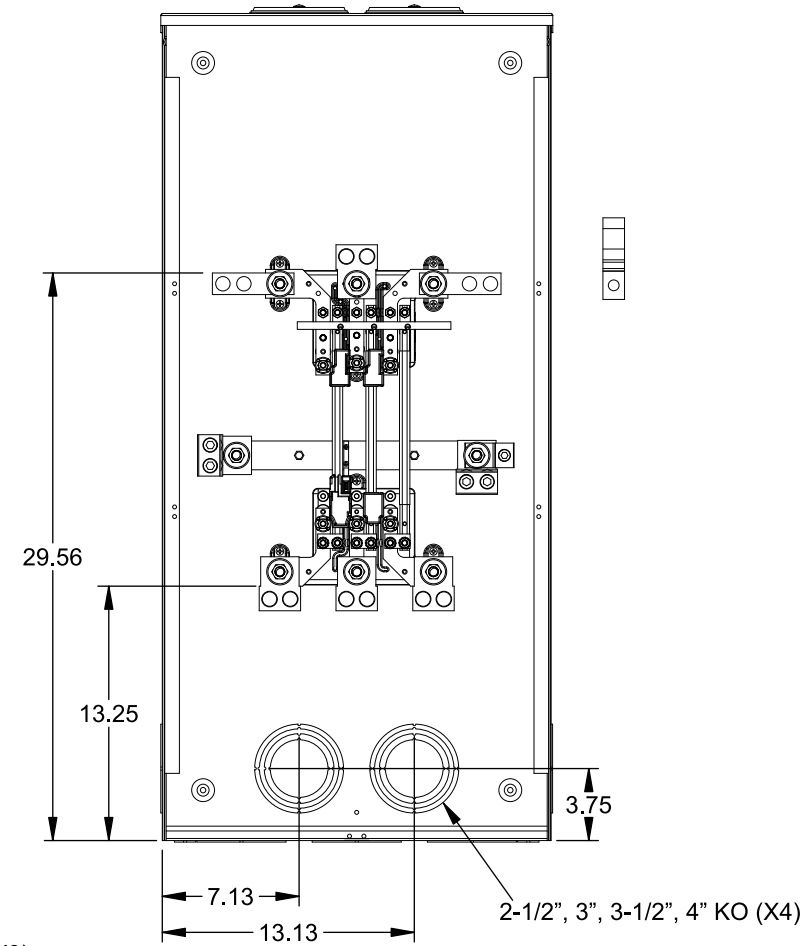

**Catalog Number: 9817-9567**

**Features and Ratings**

- Ringless Type Meter Socket
- 480A Continuous, 600A Max., 600V AC
- Outdoor Enclosure (NEMA Type 3R)
- Painted G90 Steel Enclosure
- 3 Phase, Commercial/Industrial Socket
- Meter Socket Type K-7T
- For Overhead & Underground Service
- Two Large Hub Openings, HD Type Cover Plates Installed

(2) TYPE HD (LARGE) HUB OPENINGS COVER PLATES INSTALLED

**Accessories**

CONDUIT HUBS (HD Type)	
TRADE SIZE	CATALOG No.
3 INCH	EC56856 or H56856-2
3-1/2 INCH	EC56857 or H56857-2
4 INCH	EC56858 or H56858-2
Hub Cover Plate	EC56933 or H56933S

CONNECTOR	PART No.	HEX DRIVE	WIRE SIZE	TORQUE
LINE*	56427-M	3/8"	(2)#2 - 500 kcmil	375 IN-LBS.
LOAD*	56425-M	3/8"	(2)#4 - 500 kcmil	375 IN-LBS.
NEUTRAL*	56732-M	3/8"	(2)#4 - 500 kcmil	375 IN-LBS.
LINE/LOAD/NEUT	68752-1	5/16"	(3)#6 - 250 kcmil	275 IN-LBS.
GROUND*	56734	5/16"	#6 - 250 kcmil	275 IN-LBS.

\*Factory Installed

VIEW SHOWN WITH COVER REMOVED

© 2016 Copyright Siemens Industry, Inc.

**TALON**

**Meter Socket**

Description: **480A Cont, 4 Terminal, K-7T, 600V AC, Painted Steel Enclosure**

JEL 2/1/16 DO NOT SCALE DRAWING Dwg No: **9817-9567**