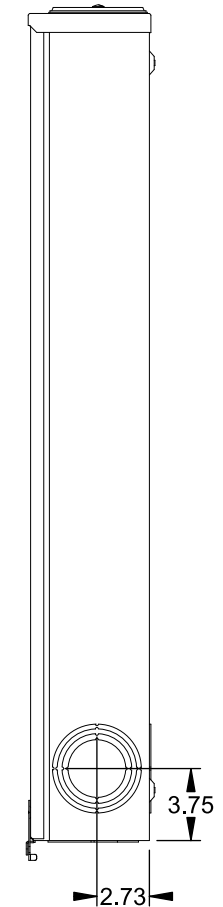

**Catalog Number: 9817-9567**

**Features and Ratings**

- Ringless Type Meter Socket
- 480A Continuous, 600A Max., 600V AC
- Outdoor Enclosure (NEMA Type 3R)
- Painted G90 Steel Enclosure
- 3 Phase, Commercial/Industrial Socket
- Meter Socket Type K-7T
- For Overhead & Underground Service
- Two Large Hub Openings, HD Type Cover Plates Installed

(2) TYPE HD (LARGE) HUB OPENINGS COVER PLATES INSTALLED

**Accessories**

CONDUIT HUBS (HD Type)	
TRADE SIZE	CATALOG No.
3 INCH	EC56856 or H56856-2
3-1/2 INCH	EC56857 or H56857-2
4 INCH	EC56858 or H56858-2
Hub Cover Plate	EC56933 or H56933S

CONNECTOR	PART No.	HEX DRIVE	WIRE SIZE	TORQUE
LINE*	56427-M	3/8"	(2)#2 - 500 kcmil	375 IN-LBS.
LOAD*	56425-M	3/8"	(2)#4 - 500 kcmil	375 IN-LBS.
NEUTRAL*	56732-M	3/8"	(2)#4 - 500 kcmil	375 IN-LBS.
LINE/LOAD/NEUT	68752-1	5/16"	(3)#6 - 250 kcmil	275 IN-LBS.
GROUND*	56734	5/16"	#6 - 250 kcmil	275 IN-LBS.

\*Factory Installed

VIEW SHOWN WITH COVER REMOVED

© 2016 Copyright Siemens Industry, Inc.

**TALON**

**Meter Socket**

Description: **480A Cont, 4 Terminal, K-7T, 600V AC, Painted Steel Enclosure**

JEL 2/1/16 DO NOT SCALE DRAWING Dwg No: **9817-9567**