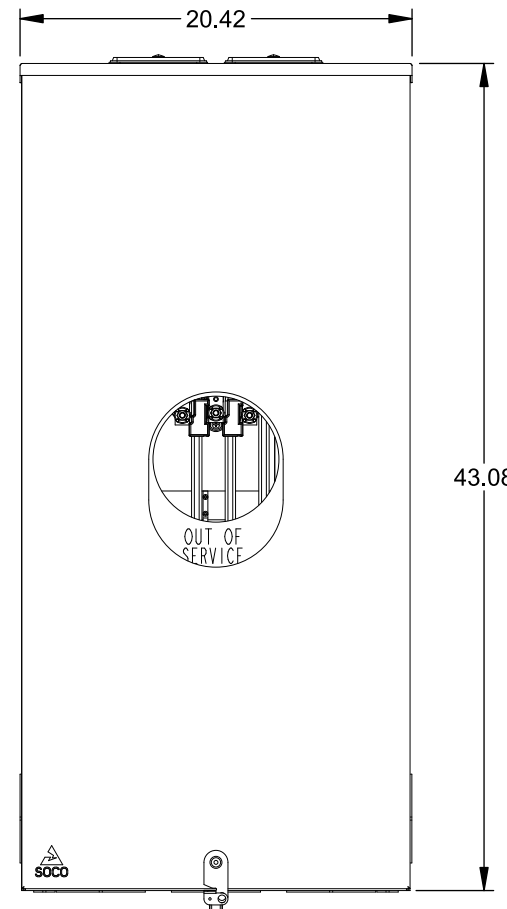

**Catalog Number: 9817-9567**

**Features and Ratings**

- Ringless Type Meter Socket
- 480A Continuous, 600A Max., 600V AC
- Outdoor Enclosure (NEMA Type 3R)
- Painted G90 Steel Enclosure
- 3 Phase, Commercial/Industrial Socket
- Meter Socket Type K-7T
- For Overhead & Underground Service
- Two Large Hub Openings, HD Type Cover Plates Installed

(2) TYPE HD (LARGE) HUB OPENINGS COVER PLATES INSTALLED

**Accessories**

CONDUIT HUBS (HD Type)	
TRADE SIZE	CATALOG No.
3 INCH	EC56856 or H56856-2
3-1/2 INCH	EC56857 or H56857-2
4 INCH	EC56858 or H56858-2
Hub Cover Plate	EC56933 or H56933S

CONNECTOR	PART No.	HEX DRIVE	WIRE SIZE	TORQUE
LINE*	56427-M	3/8"	(2)#2 - 500 kcmil	375 IN-LBS.
LOAD*	56425-M	3/8"	(2)#4 - 500 kcmil	375 IN-LBS.
NEUTRAL*	56732-M	3/8"	(2)#4 - 500 kcmil	375 IN-LBS.
LINE/LOAD/NEUT	68752-1	5/16"	(3)#6 - 250 kcmil	275 IN-LBS.
GROUND*	56734	5/16"	#6 - 250 kcmil	275 IN-LBS.

\*Factory Installed

VIEW SHOWN WITH COVER REMOVED

© 2016 Copyright Siemens Industry, Inc.

**TALON**

**Meter Socket**

Description: **480A Cont, 4 Terminal, K-7T, 600V AC, Painted Steel Enclosure**

JEL 2/1/16 DO NOT SCALE DRAWING Dwg No: **9817-9567**