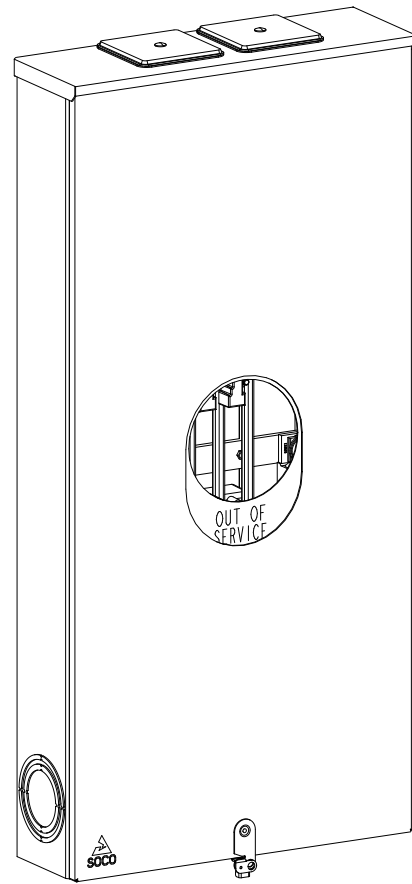

**Catalog Number: 9817-9567**

**Features and Ratings**

- Ringless Type Meter Socket
- 480A Continuous, 600A Max., 600V AC
- Outdoor Enclosure (NEMA Type 3R)
- Painted G90 Steel Enclosure
- 3 Phase, Commercial/Industrial Socket
- Meter Socket Type K-7T
- For Overhead & Underground Service
- Two Large Hub Openings, HD Type Cover Plates Installed

(2) TYPE HD (LARGE) HUB OPENINGS COVER PLATES INSTALLED

**Accessories**

CONDUIT HUBS (HD Type)	
TRADE SIZE	CATALOG No.
3 INCH	EC56856 or H56856-2
3-1/2 INCH	EC56857 or H56857-2
4 INCH	EC56858 or H56858-2
Hub Cover Plate	EC56933 or H56933S

CONNECTOR	PART No.	HEX DRIVE	WIRE SIZE	TORQUE
LINE*	56427-M	3/8"	(2)#2 - 500 kcmil	375 IN-LBS.
LOAD*	56425-M	3/8"	(2)#4 - 500 kcmil	375 IN-LBS.
NEUTRAL*	56732-M	3/8"	(2)#4 - 500 kcmil	375 IN-LBS.
LINE/LOAD/NEUT	68752-1	5/16"	(3)#6 - 250 kcmil	275 IN-LBS.
GROUND*	56734	5/16"	#6 - 250 kcmil	275 IN-LBS.