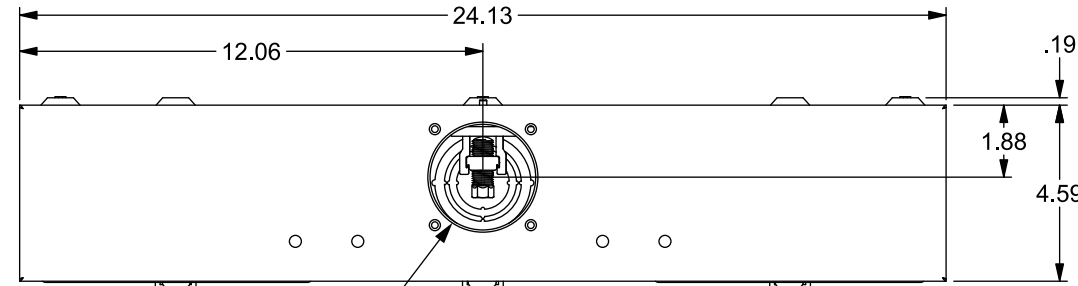

Catalog Number: UA2313-0G

Features and Ratings

- Ringless Type Meter Socket
- 150A Continuous, 150A Max, 2 Position, 200Amp Overall
- Outdoor Enclosure (Type 3R)
- Painted G90 Steel
- 1 Phase, 3 Wire, 600V AC
- 4 Jaw
- For Overhead or Underground Service
- RX Hub Opening

Accessories

Meter Opening Cover Plate
Cat No: H659-0162

5th Jaw Kit
Cat. No: 659-0121

CONDUIT HUBS (RX Type)	
TRADE SIZE	CATALOG No.
1-1/4 INCH	EC38597 or H38597-2
1-1/2 INCH	EC38598 or H38598-2
2 INCH	EC38599 or H38599-2
2-1/2 INCH	EC38600 or H38600-2
Hub Cover Plate	EC38595 or H38595-1

Connectors, Wire Sizes and Torques

CONNECTOR	WIRE SIZE	TORQUE
LINE, NEUTRAL*	#6 - 350 kcmil	250 IN.-LBS.
LOAD, NEUTRAL	#6 - 350 kcmil	250 IN.-LBS.
GROUND	#14 - 2 AWG	50 IN.-LBS.

* External Hex Drive 1/2"
* Internal Hex Drive 5/16"

WIRE BENDING SPACE PROVIDED FOR 350 kcmil WIRE

RX Type (Small) Hub Opening

1", 1-1/4", 1-1/2", 2", 2-1/2", KO (4x)

1", 1-1/4", 1-1/2", 2", 2-1/2", KO (3x)

1/4", 1/2", KO

© 2019 Copyright Siemens Industry, Inc.