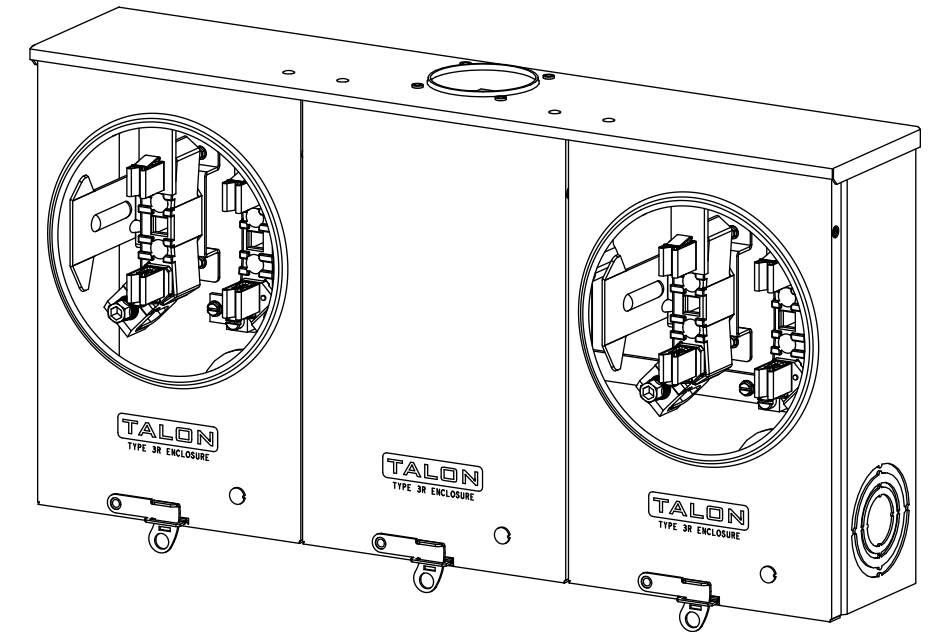

Catalog Number: UA2313-0G

Features and Ratings

- Ringless Type Meter Socket
- 150A Continuous, 150A Max, 2 Position, 200Amp Overall
- Outdoor Enclosure (Type 3R)
- Painted G90 Steel
- 1 Phase, 3 Wire, 600V AC
- 4 Jaw
- For Overhead or Underground Service
- RX Hub Opening

Accessories

Meter Opening Cover Plate
Cat No: H659-0162

5th Jaw Kit
Cat. No: 659-0121

CONDUIT HUBS (RX Type)	
TRADE SIZE	CATALOG No.
1-1/4 INCH	EC38597 or H38597-2
1-1/2 INCH	EC38598 or H38598-2
2 INCH	EC38599 or H38599-2
2-1/2 INCH	EC38600 or H38600-2
Hub Cover Plate	EC38595 or H38595-1

WIRE BENDING SPACE PROVIDED FOR 350 kcmil WIRE

RX Type (Small) Hub Opening

1", 1-1/4", 1-1/2", 2", 2-1/2", KO (4x)

1", 1-1/4", 1-1/2", 2", 2-1/2", KO (3x)

1/4", 1/2", KO

© 2019 Copyright Siemens Industry, Inc.

TALON

Multi-Position Metering

Description:
**150A Cont, 4 Jaw, A12, 600V AC,
2 Position, Painted G90 Steel**

KAM 5/28/19 DO NOT SCALE DRAWING Dwg No: **UA2313-0G**