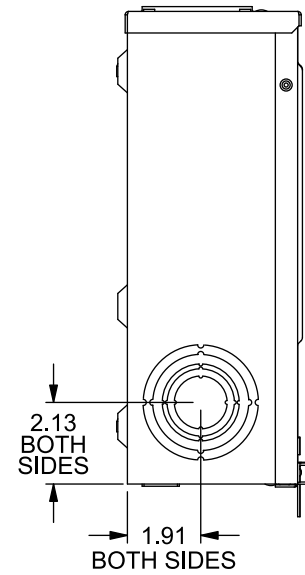

Accessories

Meter Opening Cover Plate
Cat No: H659-0162

5th Jaw Kit
Cat. No: 659-0121

CONDUIT HUBS (RX Type)	
TRADE SIZE	CATALOG No.
1-1/4 INCH	EC38597 or H38597-2
1-1/2 INCH	EC38598 or H38598-2
2 INCH	EC38599 or H38599-2
2-1/2 INCH	EC38600 or H38600-2
Hub Cover Plate	EC38595 or H38595-1

Connectors, Wire Sizes and Torques

CONNECTOR	WIRE SIZE	TORQUE
LINE, NEUTRAL*	#6 - 350 kcmil	250 IN.-LBS.
LOAD, NEUTRAL	#6 - 350 kcmil	250 IN.-LBS.
GROUND	#14 - 2 AWG	50 IN.-LBS.

* External Hex Drive 1/2"
* Internal Hex Drive 5/16"

WIRE BENDING SPACE PROVIDED FOR 350 kcmil WIRE

RX Type (Small) Hub Opening

1", 1-1/4", 1-1/2", 2", 2-1/2", KO (4x)

1", 1-1/4", 1-1/2", 2", 2-1/2", KO (3x)

1/4", 1/2", KO

© 2019 Copyright Siemens Industry, Inc.

TALON

Multi-Position Metering

Description:
**150A Cont, 4 Jaw, A12, 600V AC,
2 Position, Painted G90 Steel**

KAM 5/28/19 DO NOT SCALE DRAWING Dwg No: **UA2313-0G**