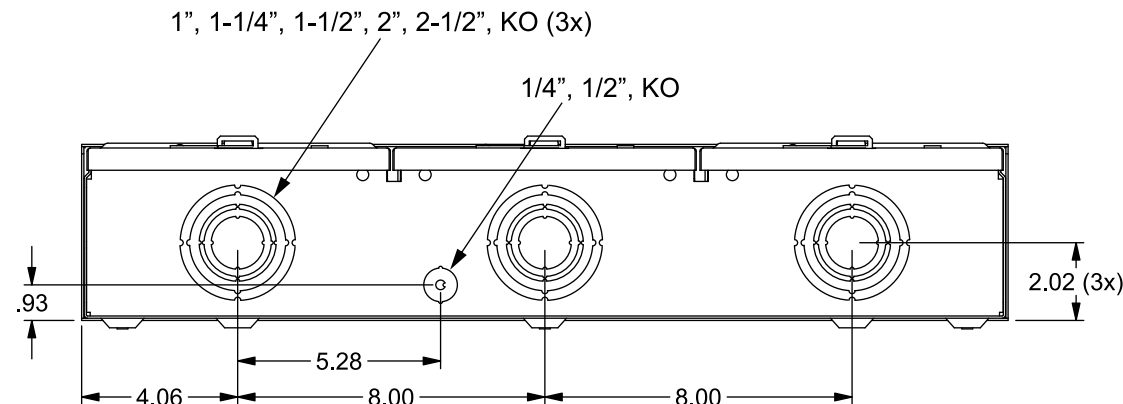

Connectors, Wire Sizes and Torques

CONNECTOR	WIRE SIZE	TORQUE
LINE, NEUTRAL*	#6 - 350 kcmil	250 IN.-LBS.
LOAD, NEUTRAL	#6 - 350 kcmil	250 IN.-LBS.
GROUND	#14 - 2 AWG	50 IN.-LBS.

* External Hex Drive 1/2"
* Internal Hex Drive 5/16"

WIRE BENDING SPACE PROVIDED FOR 350 kcmil WIRE

RX Type (Small) Hub Opening

1", 1-1/4", 1-1/2", 2", 2-1/2", KO (4x)

1", 1-1/4", 1-1/2", 2", 2-1/2", KO (3x)

1/4", 1/2", KO

© 2019 Copyright Siemens Industry, Inc.