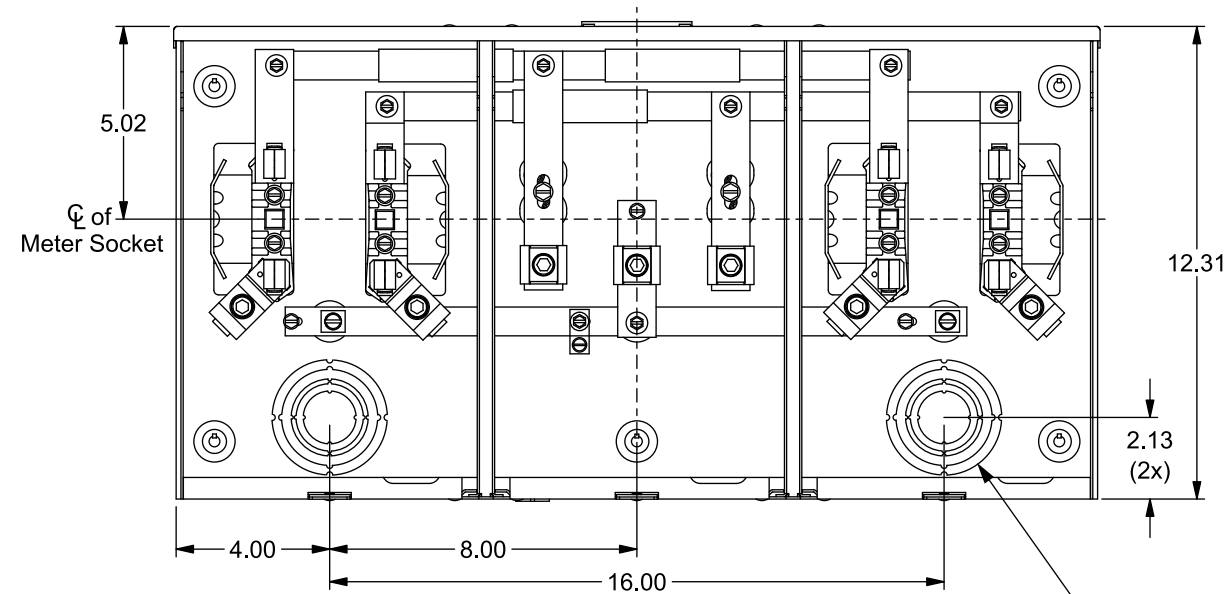

Accessories

Meter Opening Cover Plate
Cat No: H659-0162

5th Jaw Kit
Cat. No: 659-0121

CONDUIT HUBS (RX Type)	
TRADE SIZE	CATALOG No.
1-1/4 INCH	EC38597 or H38597-2
1-1/2 INCH	EC38598 or H38598-2
2 INCH	EC38599 or H38599-2
2-1/2 INCH	EC38600 or H38600-2
Hub Cover Plate	EC38595 or H38595-1

Connectors, Wire Sizes and Torques

CONNECTOR	WIRE SIZE	TORQUE
LINE, NEUTRAL*	#6 - 350 kcmil	250 IN.-LBS.
LOAD, NEUTRAL	#6 - 350 kcmil	250 IN.-LBS.
GROUND	#14 - 2 AWG	50 IN.-LBS.

* External Hex Drive 1/2"
* Internal Hex Drive 5/16"

WIRE BENDING SPACE PROVIDED FOR 350 kcmil WIRE

RX Type (Small) Hub Opening

1", 1-1/4", 1-1/2", 2", 2-1/2", KO (4x)

1", 1-1/4", 1-1/2", 2", 2-1/2", KO (3x)

1/4", 1/2", KO

© 2019 Copyright Siemens Industry, Inc.

TALON

Multi-Position Metering

Description:
**150A Cont, 4 Jaw, A12, 600V AC,
2 Position, Painted G90 Steel**

KAM 5/28/19 DO NOT SCALE DRAWING Dwg No: **UA2313-0G**