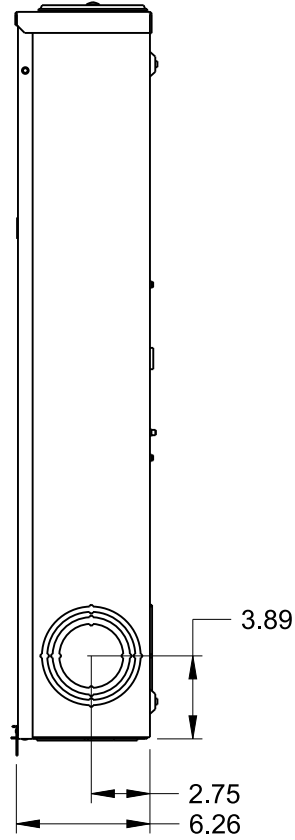

Catalog Number: 49007-02FL

Features and Ratings

- Ringless Type Meter Socket
- 320A Continuous, 400A Max.
- Outdoor Enclosure (NEMA Type 3R)
- 3 Phase, 4 Wire, 600V AC
- 7 Jaw
- HQ Clamp Jaw Lever Bypass Meter Socket
- For Overhead or Underground Service
- HD hub Opening With Coverplate Installed
- Painted G90 Steel enclosure
- Stainless steel latch and hasp

- ### Accessories
- HD HUB KITS**
 Cat No: H56856-2 (3.00")
 Cat No: H56857-2 (3.50")
 Cat No: H56858-2 (4.00")
- HD HUB KITS**
 Cat No: EC56856 (3.00")
 Cat No: EC56857 (3.50")
 Cat No: EC56858 (4.00")
- HUB COVER PLATE**
 Cat No: H56833-2

Lugs, Wire Sizes and Torques

LOCATION	PART NO.	HEX DRIVE SIZE	LUG SIZE	TORQUE
LINE	H60162	9/16	#4-600Kcmil	500 LB-IN
LOAD	H60162	9/16	#4-600Kcmil	500 LB-IN
NEUTRAL	H60162	9/16	#4-600Kcmil	500 LB-IN
GROUND	H67554	7/16	#14-2/0	50 LB-IN

TALON

Meter Socket

Description:
320A Cont, 7 Jaw, HQ-7DB, 600V AC
Painted G90 Steel

NH 25NOV15 DO NOT SCALE DRAWING Dwg No: **49005-02FL** MEG