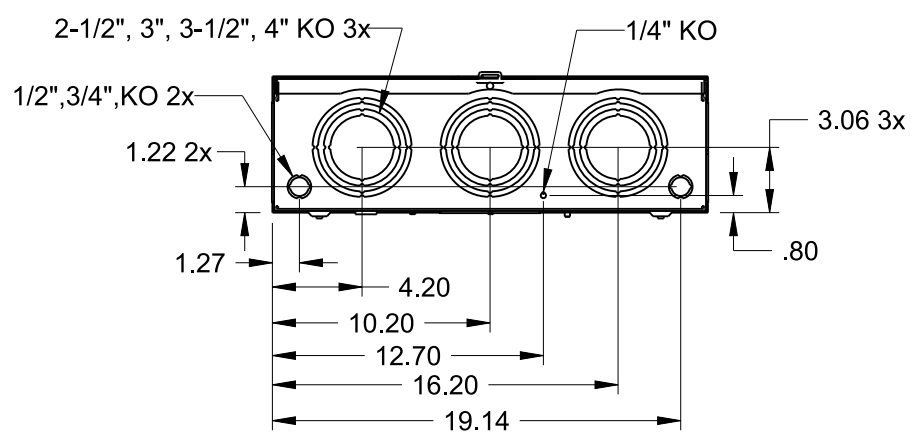

Catalog Number: 49007-02FL

Features and Ratings

- Ringless Type Meter Socket
- 320A Continuous, 400A Max.
- Outdoor Enclosure (NEMA Type 3R)
- 3 Phase, 4 Wire, 600V AC
- 7 Jaw
- HQ Clamp Jaw Lever Bypass Meter Socket
- For Overhead or Underground Service
- HD hub Opening With Coverplate Installed
- Painted G90 Steel enclosure
- Stainless steel latch and hasp

- ### Accessories
- HD HUB KITS**
 Cat No: H56856-2 (3.00")
 Cat No: H56857-2 (3.50")
 Cat No: H56858-2 (4.00")
- HD HUB KITS**
 Cat No: EC56856 (3.00")
 Cat No: EC56857 (3.50")
 Cat No: EC56858 (4.00")
- HUB COVER PLATE**
 Cat No: H56833-2

Lugs, Wire Sizes and Torques

LOCATION	PART NO.	HEX DRIVE SIZE	LUG SIZE	TORQUE
LINE	H60162	9/16	#4-600Kcmil	500 LB-IN
LOAD	H60162	9/16	#4-600Kcmil	500 LB-IN
NEUTRAL	H60162	9/16	#4-600Kcmil	500 LB-IN
GROUND	H67554	7/16	#14-2/0	50 LB-IN

TALON

Meter Socket

Description:
320A Cont, 7 Jaw, HQ-7DB, 600V AC
Painted G90 Steel

NH 25NOV15 DO NOT SCALE DRAWING Dwg No: **49005-02FL** MEG