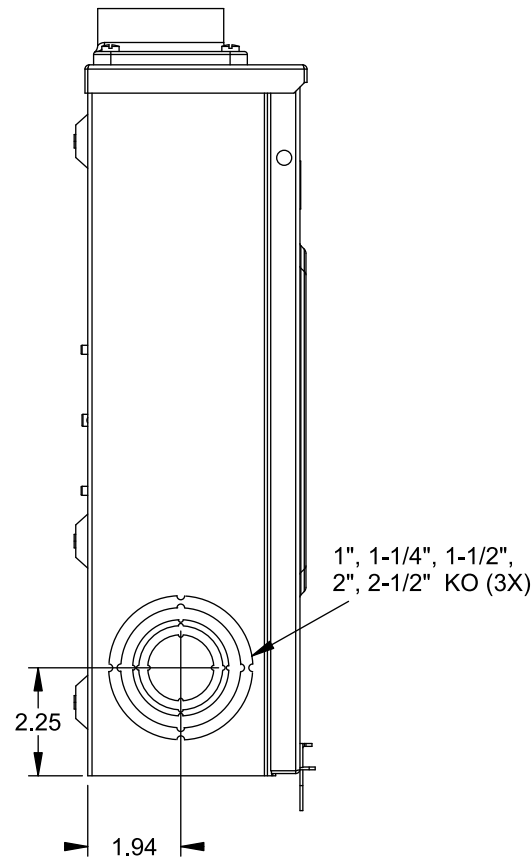

## Accessories

CONDUIT HUBS (RX Type)	
TRADE SIZE	CATALOG No.
1-1/4 INCH	EC38597 or H38597-2
1-1/2 INCH	EC38598 or H38598-2
2 INCH	EC38599 or H38599-2
2-1/2 INCH	EC38600 or H38600-2
Hub Cover Plate	EC38595 or H38595-1

Meter Opening Cover Plate  
 Cat No: H659-0162  
 5th Jaw Kit  
 Cat. No: EC659-0121

## Connectors, Wire Sizes and Torques

CONNECTOR	WIRE SIZE	TORQUE
LINE, LOAD, NEUTRAL*	#6 - 350 kcmil	250 IN.-LBS.
GROUND	#2 - 14 AWG	50 IN.-LBS.

\* External Hex Drive 1/2"  
 \* Internal Hex Drive 5/16"

VIEW SHOWN WITH COVER REMOVED

© 2015 Copyright Siemens Industry, Inc.

**TALON**  
**Meter Socket**

Description: **200A Cont, 4 Jaw, UAT3, 600V AC, Painted Steel Enclosure**

JEL 6/30/15 DO NOT SCALE DRAWING Dwg No: **UAT317-D0CB**