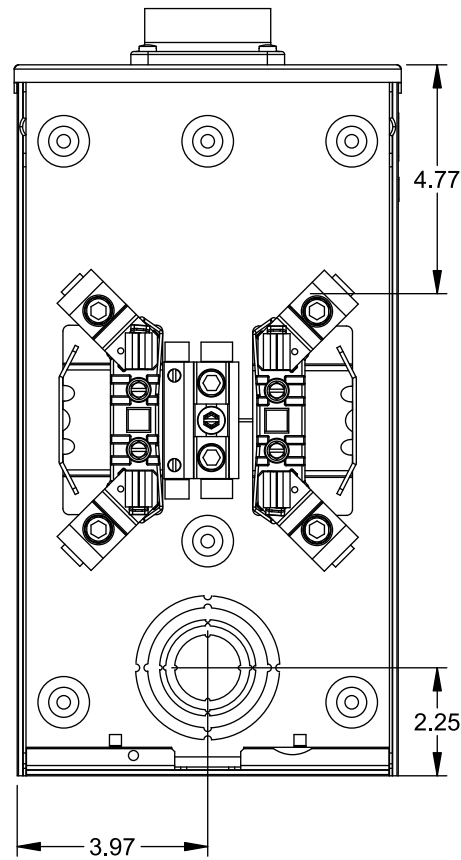

## Accessories

CONDUIT HUBS (RX Type)	
TRADE SIZE	CATALOG No.
1-1/4 INCH	EC38597 or H38597-2
1-1/2 INCH	EC38598 or H38598-2
2 INCH	EC38599 or H38599-2
2-1/2 INCH	EC38600 or H38600-2
Hub Cover Plate	EC38595 or H38595-1

Meter Opening Cover Plate  
 Cat No: H659-0162  
 5th Jaw Kit  
 Cat. No: EC659-0121

## Connectors, Wire Sizes and Torques

CONNECTOR	WIRE SIZE	TORQUE
LINE, LOAD, NEUTRAL*	#6 - 350 kcmil	250 IN.-LBS.
GROUND	#2 - 14 AWG	50 IN.-LBS.

\* External Hex Drive 1/2"  
 \* Internal Hex Drive 5/16"

VIEW SHOWN WITH COVER REMOVED

© 2015 Copyright Siemens Industry, Inc.

**TALON**  
**Meter Socket**

Description: **200A Cont, 4 Jaw, UAT3, 600V AC, Painted Steel Enclosure**

JEL 6/30/15 DO NOT SCALE DRAWING Dwg No: **UAT317-D0CB**