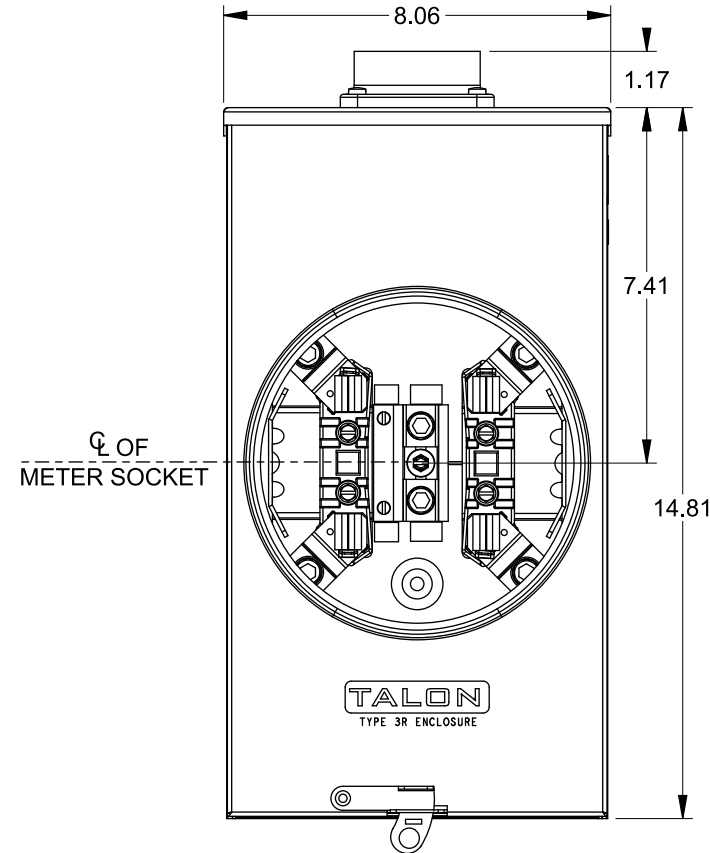

## Accessories

CONDUIT HUBS (RX Type)	
TRADE SIZE	CATALOG No.
1-1/4 INCH	EC38597 or H38597-2
1-1/2 INCH	EC38598 or H38598-2
2 INCH	EC38599 or H38599-2
2-1/2 INCH	EC38600 or H38600-2
Hub Cover Plate	EC38595 or H38595-1

Meter Opening Cover Plate  
 Cat No: H659-0162  
 5th Jaw Kit  
 Cat. No: EC659-0121

## Connectors, Wire Sizes and Torques

CONNECTOR	WIRE SIZE	TORQUE
LINE, LOAD, NEUTRAL*	#6 - 350 kcmil	250 IN.-LBS.
GROUND	#2 - 14 AWG	50 IN.-LBS.

\* External Hex Drive 1/2"  
 \* Internal Hex Drive 5/16"

VIEW SHOWN WITH COVER REMOVED

© 2015 Copyright Siemens Industry, Inc.

**TALON**  
**Meter Socket**

Description: **200A Cont, 4 Jaw, UAT3, 600V AC, Painted Steel Enclosure**

JEL 6/30/15 DO NOT SCALE DRAWING Dwg No: **UAT317-D0CB**