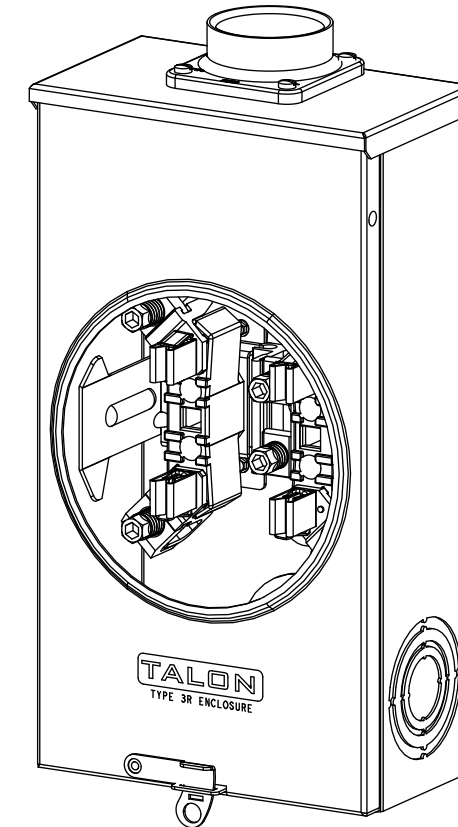

## Accessories

CONDUIT HUBS (RX Type)	
TRADE SIZE	CATALOG No.
1-1/4 INCH	EC38597 or H38597-2
1-1/2 INCH	EC38598 or H38598-2
2 INCH	EC38599 or H38599-2
2-1/2 INCH	EC38600 or H38600-2
Hub Cover Plate	EC38595 or H38595-1

Meter Opening Cover Plate  
 Cat No: H659-0162  
 5th Jaw Kit  
 Cat. No: EC659-0121

## Connectors, Wire Sizes and Torques

CONNECTOR	WIRE SIZE	TORQUE
LINE, LOAD, NEUTRAL*	#6 - 350 kcmil	250 IN.-LBS.
GROUND	#2 - 14 AWG	50 IN.-LBS.

\* External Hex Drive 1/2"  
 \* Internal Hex Drive 5/16"

VIEW SHOWN WITH COVER REMOVED

© 2015 Copyright Siemens Industry, Inc.

**TALON**  
**Meter Socket**

Description: **200A Cont, 4 Jaw, UAT3, 600V AC, Painted Steel Enclosure**

JEL 6/30/15 DO NOT SCALE DRAWING Dwg No: **UAT317-D0CB**