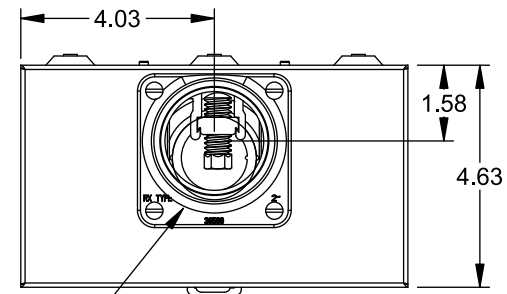

## Features and Ratings

- Ringless Type Meter Socket
- 200A Continuous, 250A Max., 600V AC
- Outdoor Enclosure (NEMA Type 3R)
- Painted G90 Steel
- 1 Phase, 3 Wire
- 4 Jaw Meter Socket
- Meter Socket Type UAT3
- For Overhead Service Only
- 2" RX Type Hub Installed

## Accessories

CONDUIT HUBS (RX Type)	
TRADE SIZE	CATALOG No.
1-1/4 INCH	EC38597 or H38597-2
1-1/2 INCH	EC38598 or H38598-2
2 INCH	EC38599 or H38599-2
2-1/2 INCH	EC38600 or H38600-2
Hub Cover Plate	EC38595 or H38595-1

## Connectors, Wire Sizes and Torques

CONNECTOR	WIRE SIZE	TORQUE
LINE, LOAD, NEUTRAL*	#6 - 350 kcmil	250 IN.-LBS.
GROUND	#2 - 14 AWG	50 IN.-LBS.

\* External Hex Drive 1/2"  
 \* Internal Hex Drive 5/16"

VIEW SHOWN WITH COVER REMOVED

© 2015 Copyright Siemens Industry, Inc.

**TALON**  
**Meter Socket**

Description: **200A Cont, 4 Jaw, UAT3, 600V AC, Painted Steel Enclosure**

JEL 6/30/15 DO NOT SCALE DRAWING Dwg No: **UAT317-D0CB**