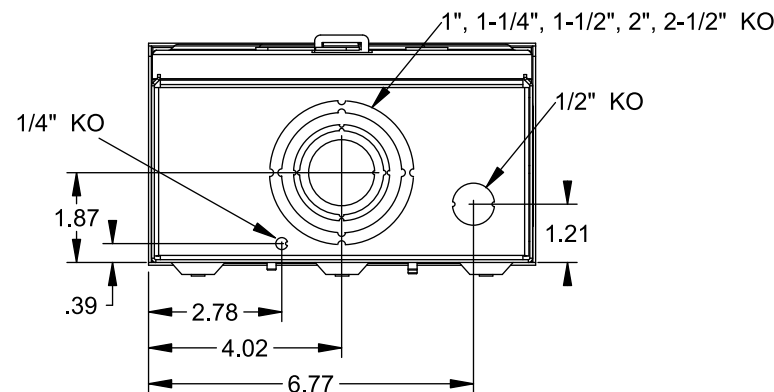

© 2015 Copyright Siemens Industry, Inc.

TALON
Meter Socket

Description: **200A Cont, 4 Jaw, UAT3, 600V AC, Painted Steel Enclosure**

JEL 6/30/15 DO NOT SCALE DRAWING Dwg No: **UAT317-D0CB**