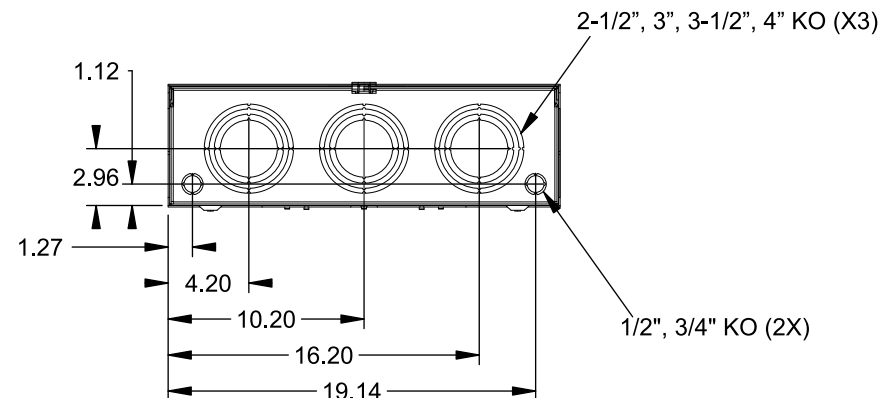

Catalog Number: 9817-9566

Features and Ratings

- Ringless Type Meter Socket
- 480A Continuous, 600A Max., 600V AC
- Outdoor Enclosure (NEMA Type 3R)
- Painted G90 Steel Enclosure
- 3 Phase, Commercial/Industrial Socket
- Meter Socket Type K-7T
- For Overhead & Underground Service
- Two Large Hub Openings, HD Type Cover Plates Installed

(2) TYPE HD (LARGE) HUB OPENINGS COVER PLATES INSTALLED

VIEW SHOWN WITH COVER REMOVED

Accessories

CONDUIT HUBS (HD Type)	
TRADE SIZE	CATALOG No.
3 INCH	EC56856 or H56856-2
3-1/2 INCH	EC56857 or H56857-2
4 INCH	EC56858 or H56858-2
Hub Cover Plate	EC56933 or H56933S

CONNECTOR	PART No.	HEX DRIVE	WIRE SIZE	TORQUE
LINE*	56427-M	3/8"	(2)#2 - 500 kcmil	375 IN-LBS.
LOAD*	56732-M	3/8"	(2)#4 - 500 kcmil	375 IN-LBS.
NEUTRAL*	56732-M	3/8"	(2)#4 - 500 kcmil	375 IN-LBS.
LINE/LOAD/NEUT	68752-1	5/16"	(3)#6 - 250 kcmil	275 IN-LBS.
GROUND*	56734	5/16"	#6 - 250 kcmil	275 IN-LBS.

*Factory Installed

© 2016 Copyright Siemens Industry, Inc.

TALON

Meter Socket

Description: **480A Cont, 4 Terminal, K-7T, 600V AC, Painted Steel Enclosure**

JEL 2/1/16 DO NOT SCALE DRAWING Dwg No: **9817-9566**