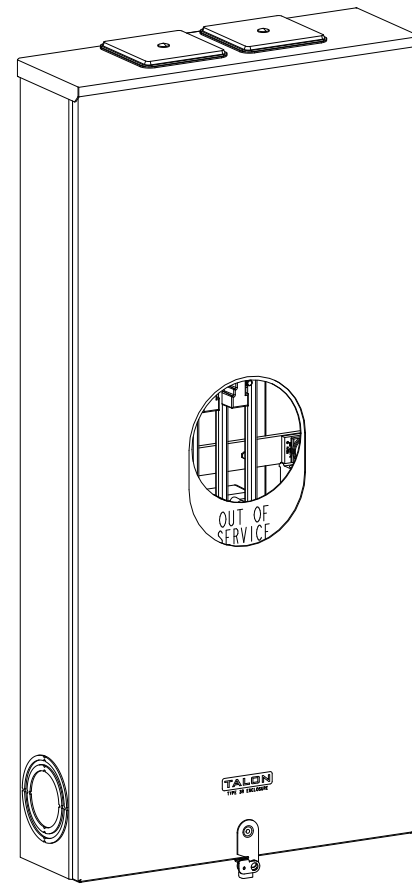

Catalog Number: 9817-9566

Features and Ratings

- Ringless Type Meter Socket
- 480A Continuous, 600A Max., 600V AC
- Outdoor Enclosure (NEMA Type 3R)
- Painted G90 Steel Enclosure
- 3 Phase, Commercial/Industrial Socket
- Meter Socket Type K-7T
- For Overhead & Underground Service
- Two Large Hub Openings, HD Type Cover Plates Installed

(2) TYPE HD (LARGE) HUB OPENINGS COVER PLATES INSTALLED

VIEW SHOWN WITH COVER REMOVED

Accessories

CONDUIT HUBS (HD Type)	
TRADE SIZE	CATALOG No.
3 INCH	EC56856 or H56856-2
3-1/2 INCH	EC56857 or H56857-2
4 INCH	EC56858 or H56858-2
Hub Cover Plate	EC56933 or H56933S

CONNECTOR	PART No.	HEX DRIVE	WIRE SIZE	TORQUE
LINE*	56427-M	3/8"	(2)#2 - 500 kcmil	375 IN-LBS.
LOAD*	56732-M	3/8"	(2)#4 - 500 kcmil	375 IN-LBS.
NEUTRAL*	56732-M	3/8"	(2)#4 - 500 kcmil	375 IN-LBS.
LINE/LOAD/NEUT	68752-1	5/16"	(3)#6 - 250 kcmil	275 IN-LBS.
GROUND*	56734	5/16"	#6 - 250 kcmil	275 IN-LBS.