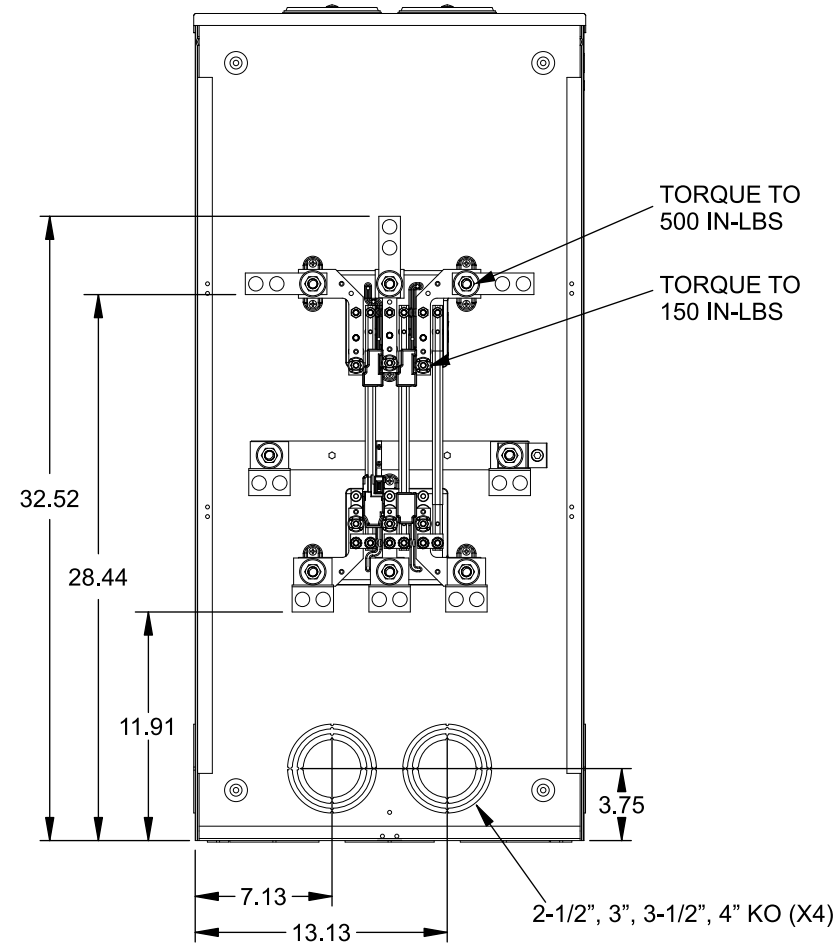

Catalog Number: 9817-9566

Features and Ratings

- Ringless Type Meter Socket
- 480A Continuous, 600A Max., 600V AC
- Outdoor Enclosure (NEMA Type 3R)
- Painted G90 Steel Enclosure
- 3 Phase, Commercial/Industrial Socket
- Meter Socket Type K-7T
- For Overhead & Underground Service
- Two Large Hub Openings, HD Type Cover Plates Installed

(2) TYPE HD (LARGE) HUB OPENINGS COVER PLATES INSTALLED

VIEW SHOWN WITH COVER REMOVED

Accessories

CONDUIT HUBS (HD Type)	
TRADE SIZE	CATALOG No.
3 INCH	EC56856 or H56856-2
3-1/2 INCH	EC56857 or H56857-2
4 INCH	EC56858 or H56858-2
Hub Cover Plate	EC56933 or H56933S

CONNECTOR	PART No.	HEX DRIVE	WIRE SIZE	TORQUE
LINE*	56427-M	3/8"	(2)#2 - 500 kcmil	375 IN-LBS.
LOAD*	56732-M	3/8"	(2)#4 - 500 kcmil	375 IN-LBS.
NEUTRAL*	56732-M	3/8"	(2)#4 - 500 kcmil	375 IN-LBS.
LINE/LOAD/NEUT	68752-1	5/16"	(3)#6 - 250 kcmil	275 IN-LBS.
GROUND*	56734	5/16"	#6 - 250 kcmil	275 IN-LBS.

*Factory Installed

© 2016 Copyright Siemens Industry, Inc.

TALON

Meter Socket

Description: **480A Cont, 4 Terminal, K-7T, 600V AC, Painted Steel Enclosure**

JEL 2/1/16 DO NOT SCALE DRAWING Dwg No: **9817-9566**