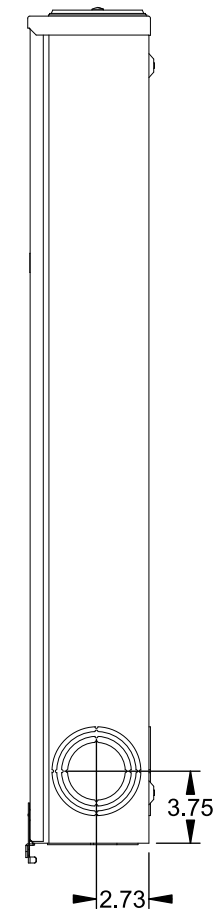

Catalog Number: 9817-9566

Features and Ratings

- Ringless Type Meter Socket
- 480A Continuous, 600A Max., 600V AC
- Outdoor Enclosure (NEMA Type 3R)
- Painted G90 Steel Enclosure
- 3 Phase, Commercial/Industrial Socket
- Meter Socket Type K-7T
- For Overhead & Underground Service
- Two Large Hub Openings, HD Type Cover Plates Installed

(2) TYPE HD (LARGE) HUB OPENINGS COVER PLATES INSTALLED

VIEW SHOWN WITH COVER REMOVED

Accessories

CONDUIT HUBS (HD Type)	
TRADE SIZE	CATALOG No.
3 INCH	EC56856 or H56856-2
3-1/2 INCH	EC56857 or H56857-2
4 INCH	EC56858 or H56858-2
Hub Cover Plate	EC56933 or H56933S

CONNECTOR	PART No.	HEX DRIVE	WIRE SIZE	TORQUE
LINE*	56427-M	3/8"	(2)#2 - 500 kcmil	375 IN-LBS.
LOAD*	56732-M	3/8"	(2)#4 - 500 kcmil	375 IN-LBS.
NEUTRAL*	56732-M	3/8"	(2)#4 - 500 kcmil	375 IN-LBS.
LINE/LOAD/NEUT	68752-1	5/16"	(3)#6 - 250 kcmil	275 IN-LBS.
GROUND*	56734	5/16"	#6 - 250 kcmil	275 IN-LBS.

*Factory Installed

© 2016 Copyright Siemens Industry, Inc.

TALON

Meter Socket

Description: **480A Cont, 4 Terminal, K-7T, 600V AC, Painted Steel Enclosure**

JEL 2/1/16 DO NOT SCALE DRAWING Dwg No: **9817-9566**