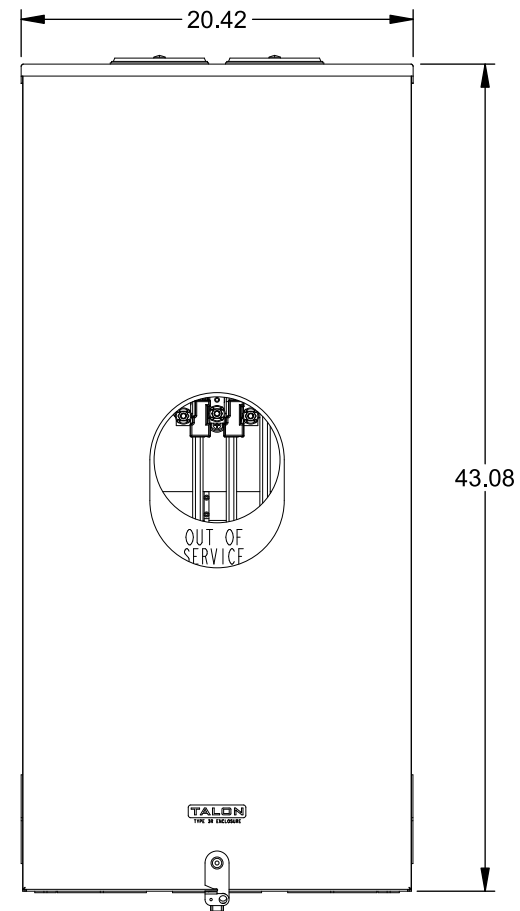

Catalog Number: 9817-9566

Features and Ratings

- Ringless Type Meter Socket
- 480A Continuous, 600A Max., 600V AC
- Outdoor Enclosure (NEMA Type 3R)
- Painted G90 Steel Enclosure
- 3 Phase, Commercial/Industrial Socket
- Meter Socket Type K-7T
- For Overhead & Underground Service
- Two Large Hub Openings, HD Type Cover Plates Installed

(2) TYPE HD (LARGE) HUB OPENINGS COVER PLATES INSTALLED

VIEW SHOWN WITH COVER REMOVED

Accessories

CONDUIT HUBS (HD Type)	
TRADE SIZE	CATALOG No.
3 INCH	EC56856 or H56856-2
3-1/2 INCH	EC56857 or H56857-2
4 INCH	EC56858 or H56858-2
Hub Cover Plate	EC56933 or H56933S

CONNECTOR	PART No.	HEX DRIVE	WIRE SIZE	TORQUE
LINE*	56427-M	3/8"	(2)#2 - 500 kcmil	375 IN-LBS.
LOAD*	56732-M	3/8"	(2)#4 - 500 kcmil	375 IN-LBS.
NEUTRAL*	56732-M	3/8"	(2)#4 - 500 kcmil	375 IN-LBS.
LINE/LOAD/NEUT	68752-1	5/16"	(3)#6 - 250 kcmil	275 IN-LBS.
GROUND*	56734	5/16"	#6 - 250 kcmil	275 IN-LBS.

*Factory Installed

© 2016 Copyright Siemens Industry, Inc.

TALON

Meter Socket

Description: **480A Cont, 4 Terminal, K-7T, 600V AC, Painted Steel Enclosure**

JEL 2/1/16 DO NOT SCALE DRAWING Dwg No: **9817-9566**