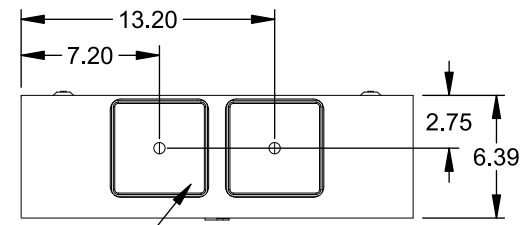

Catalog Number: 9817-9566

Features and Ratings

- Ringless Type Meter Socket
- 480A Continuous, 600A Max., 600V AC
- Outdoor Enclosure (NEMA Type 3R)
- Painted G90 Steel Enclosure
- 3 Phase, Commercial/Industrial Socket
- Meter Socket Type K-7T
- For Overhead & Underground Service
- Two Large Hub Openings, HD Type Cover Plates Installed

(2) TYPE HD (LARGE) HUB OPENINGS COVER PLATES INSTALLED

VIEW SHOWN WITH COVER REMOVED

Accessories

CONDUIT HUBS (HD Type)	
TRADE SIZE	CATALOG No.
3 INCH	EC56856 or H56856-2
3-1/2 INCH	EC56857 or H56857-2
4 INCH	EC56858 or H56858-2
Hub Cover Plate	EC56933 or H56933S

CONNECTOR	PART No.	HEX DRIVE	WIRE SIZE	TORQUE
LINE*	56427-M	3/8"	(2)#2 - 500 kcmil	375 IN-LBS.
LOAD*	56732-M	3/8"	(2)#4 - 500 kcmil	375 IN-LBS.
NEUTRAL*	56732-M	3/8"	(2)#4 - 500 kcmil	375 IN-LBS.
LINE/LOAD/NEUT	68752-1	5/16"	(3)#6 - 250 kcmil	275 IN-LBS.
GROUND*	56734	5/16"	#6 - 250 kcmil	275 IN-LBS.

*Factory Installed

© 2016 Copyright Siemens Industry, Inc.

TALON

Meter Socket

Description: **480A Cont, 4 Terminal, K-7T, 600V AC, Painted Steel Enclosure**

JEL 2/1/16 DO NOT SCALE DRAWING Dwg No: **9817-9566**