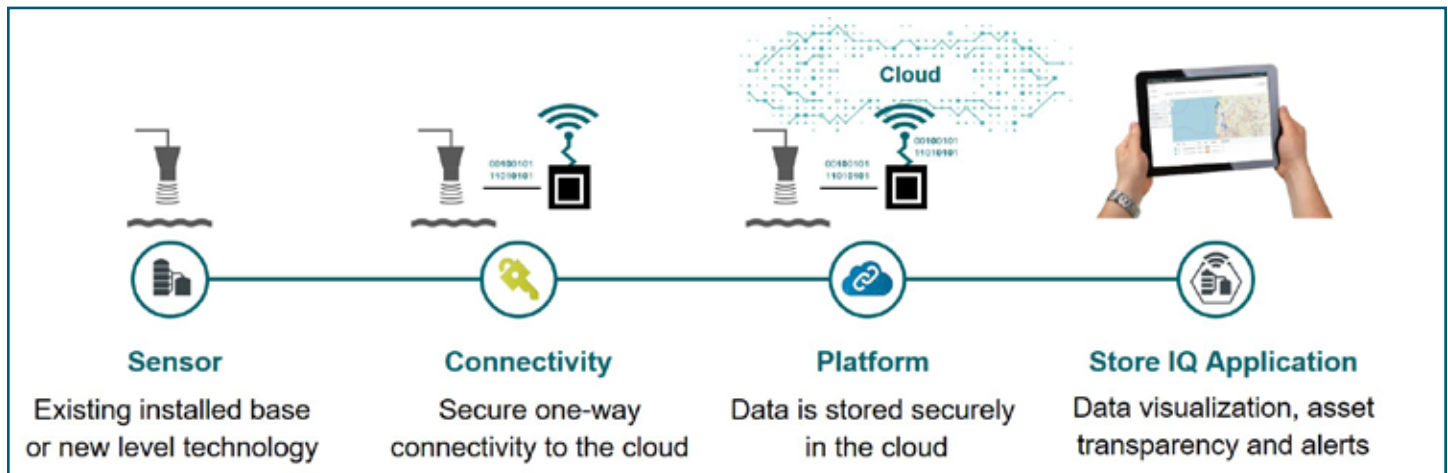

# Be there without being there

Remote level solutions

[usa.siemens.com/monitoring-apps](https://usa.siemens.com/monitoring-apps)

**SIEMENS**

# Simple and Secure Connectivity

## Smart level Monitoring Solution

Siemens level Monitoring solution is designed around the measurement requirements of tank farms and silos. By using the Siemens store IQ application, you can monitor the status of assets, confirm inventory levels and coordinate delivery and retrieval of material on the phones, tablets or PC's of designated users. To get started contact the Engineered Instrument Solutions Team (EIS) by sending an email request to: [eis.solutions.us@siemens.com](mailto:eis.solutions.us@siemens.com)

From your sensor to your finger tips

Keep an eye on any part of your operation