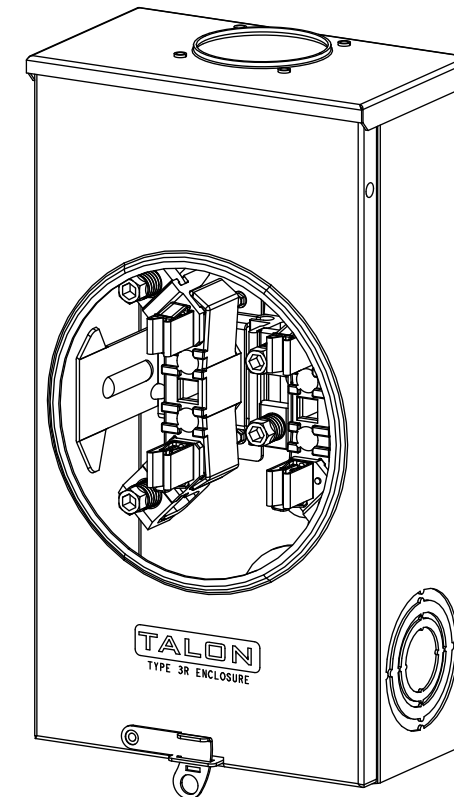

Catalog Number: UAT314-BG

Features and Ratings

- Ringless Type Meter Socket
- 160A Continuous, 200A Max., 600V AC
- Outdoor Enclosure (NEMA Type 3R)
- Painted G90 Steel
- 1 Phase, 3 Wire
- 4 Jaw Meter Socket
- Meter Socket Type UAT3
- For Overhead Service Only
- Small Hub Opening, 1-1/4" Hub Included (Not Installed)

TYPE RX HUB OPENING

Accessories

CONDUIT HUBS (RX Type)	
TRADE SIZE	CATALOG No.
1-1/4 INCH	EC38597 or H38597-2
1-1/2 INCH	EC38598 or H38598-2
2 INCH	EC38599 or H38599-2
2-1/2 INCH	EC38600 or H38600-2
Hub Cover Plate	EC38595 or H38595-1

Meter Opening Cover Plate
Cat No: H659-0162
5th Jaw Kit
Cat. No: EC659-0121

Connectors, Wire Sizes and Torques

CONNECTOR	WIRE SIZE	TORQUE
LINE, LOAD, NEUTRAL*	#6 - 350 kcmil	250 IN.-LBS.
GROUND	#2 - 14 AWG	50 IN.-LBS.

* External Hex Drive 1/2"
* Internal Hex Drive 5/16"

1-1/4" Hub Included

© 2015 Copyright Siemens Industry, Inc.

TALON
Meter Socket

Description: **160A Cont, 4 Jaw, UAT3, 600V AC, Painted Steel Enclosure**