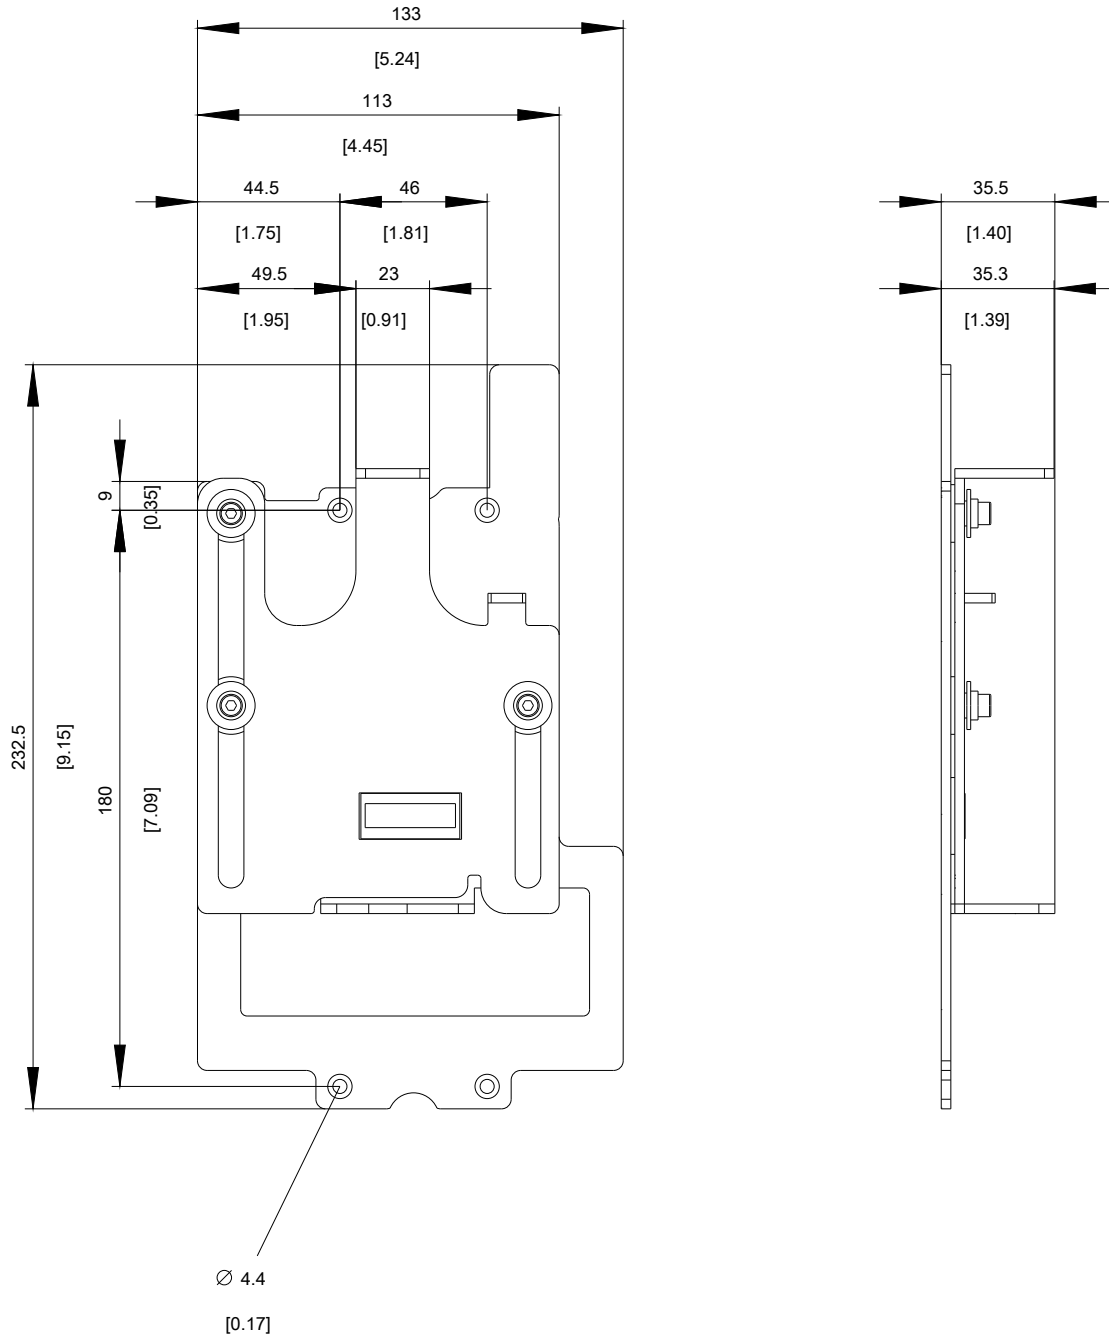

Service&Support (Manuals, Certificates, Characteristics, FAQs,...)

<https://support.industry.siemens.com/cs/ww/en/ps/3VA9448-0CB10>

Image database (product images, 2D dimension drawings, 3D models, device circuit diagrams, ...)

<http://www.automation.siemens.com/bilddb/cax_en.aspx?mlfb=3VA9448-0CB10>

CAX-Online-Generator

<http://www.siemens.com/cax>

Tender specifications

<http://www.siemens.com/specifications>