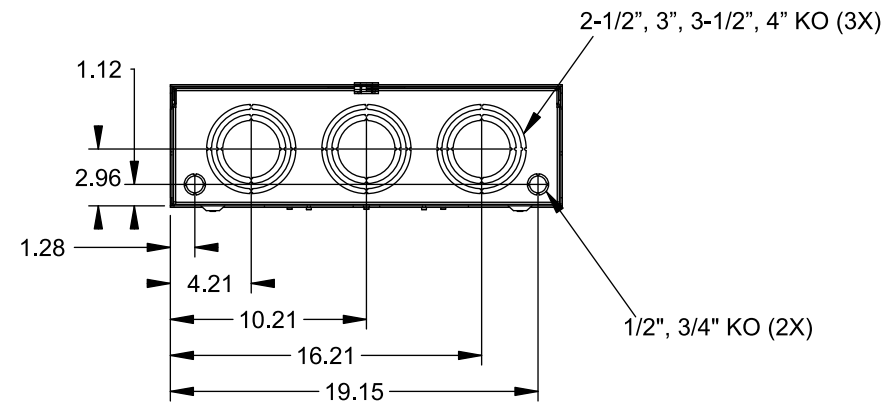

Catalog Number: 9817-8503

Features and Ratings

- Ringless Type Meter Socket
- 400A Continuous, 400A Max., 600V AC
- Outdoor Enclosure (NEMA Type 3R)
- Painted G90 Steel Enclosure
- 3 Phase, Commercial/Industrial Socket
- Meter Socket Type K-7T
- For Overhead & Underground Service
- 3" HD Type Hub Installed

TYPE HD (LARGE) 3" HUB INSTALLED

VIEW SHOWN WITH COVER REMOVED

Accessories

CONDUIT HUBS (HD Type)	
TRADE SIZE	CATALOG No.
3 INCH	EC56856 or H56856-2
3-1/2 INCH	EC56857 or H56857-2
4 INCH	EC56858 or H56858-2
Hub Cover Plate	EC56933 or H56933S

CONNECTOR	PART No.	HEX DRIVE	WIRE SIZE	TORQUE
LINE*	56732-M	3/8"	(2)#4 - 350 kcmil	275 IN-LBS.
LOAD*	56732-M	3/8"	(2)#4 - 350 kcmil	275 IN-LBS.
NEUTRAL*	56732-M	3/8"	(2)#4 - 350 kcmil	275 IN-LBS.
LINE/LOAD/NEUT	68752-1	5/16"	(3)#6 - 250 kcmil	275 IN-LBS.
GROUND*	56734	5/16"	#6 - 250 kcmil	275 IN-LBS.

*Factory Installed

© 2015 Copyright Siemens Industry, Inc.

TALON

Meter Socket

Description: **400A Cont, 4 Terminal, K-7T, 600V AC, Painted Steel Enclosure**

JEL 12/1/15 DO NOT SCALE DRAWING Dwg No: **9817-8503**