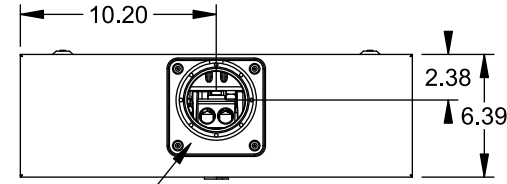

Catalog Number: 9817-8503

Features and Ratings

- Ringless Type Meter Socket
- 400A Continuous, 400A Max., 600V AC
- Outdoor Enclosure (NEMA Type 3R)
- Painted G90 Steel Enclosure
- 3 Phase, Commercial/Industrial Socket
- Meter Socket Type K-7T
- For Overhead & Underground Service
- 3" HD Type Hub Installed

TYPE HD (LARGE) 3" HUB INSTALLED

VIEW SHOWN WITH COVER REMOVED

Accessories

CONDUIT HUBS (HD Type)	
TRADE SIZE	CATALOG No.
3 INCH	EC56856 or H56856-2
3-1/2 INCH	EC56857 or H56857-2
4 INCH	EC56858 or H56858-2
Hub Cover Plate	EC56933 or H56933S

CONNECTOR	PART No.	HEX DRIVE	WIRE SIZE	TORQUE
LINE*	56732-M	3/8"	(2)#4 - 350 kcmil	275 IN-LBS.
LOAD*	56732-M	3/8"	(2)#4 - 350 kcmil	275 IN-LBS.
NEUTRAL*	56732-M	3/8"	(2)#4 - 350 kcmil	275 IN-LBS.
LINE/LOAD/NEUT	68752-1	5/16"	(3)#6 - 250 kcmil	275 IN-LBS.
GROUND*	56734	5/16"	#6 - 250 kcmil	275 IN-LBS.